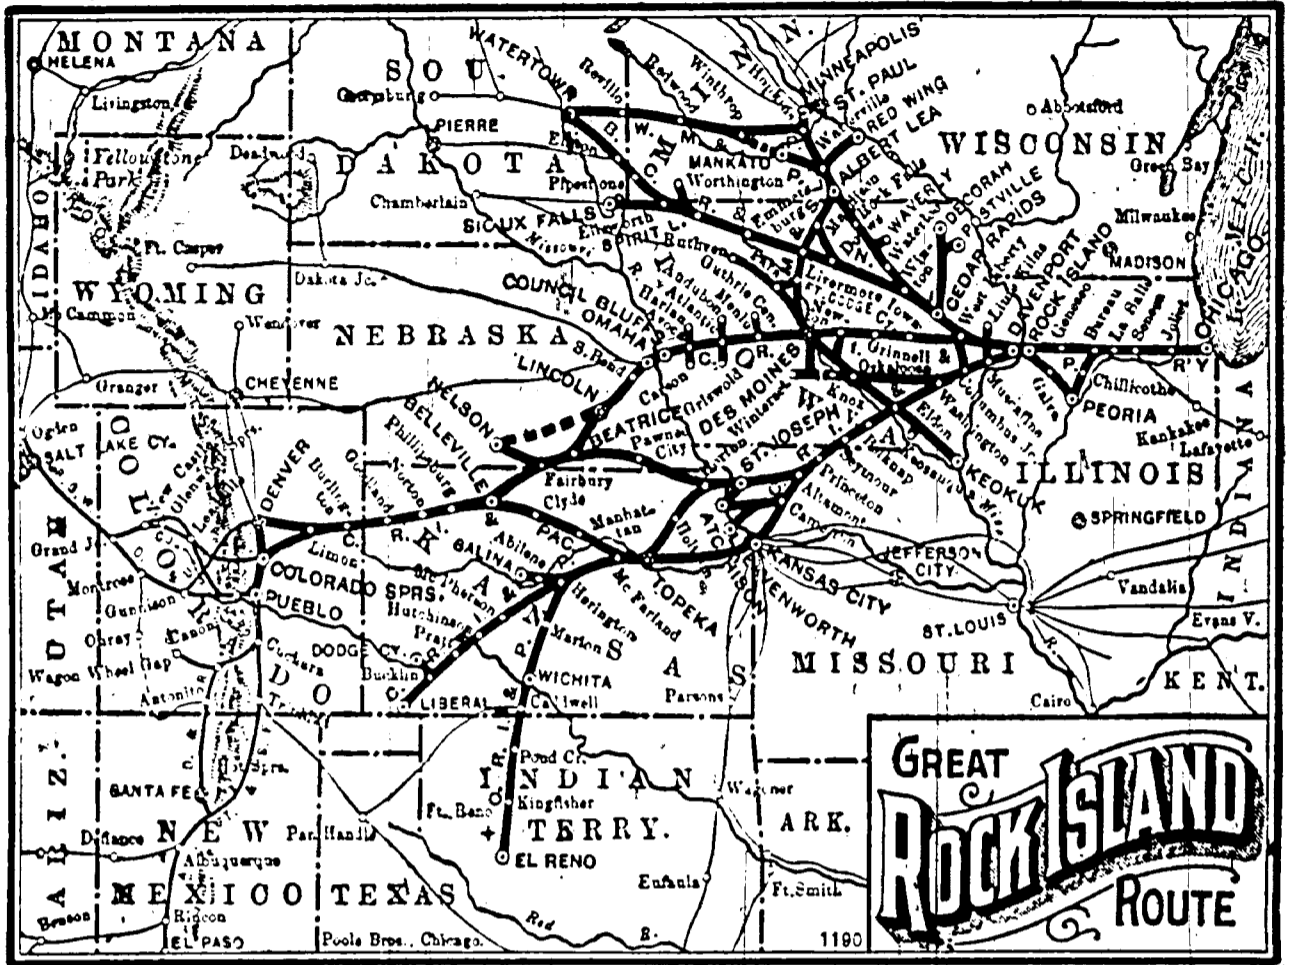

A MAN

UNACQUAINTED WITH THE GEOGRAPHY OF THE COUNTRY, WILL OBTAIN MUCH VALUABLE INFORMATION FROM A STUDY OF THIS MAP OF

THE CHICAGO, ROCK ISLAND & PACIFIC RAILWAY,

The Direct Route to and from Chicago, Joliet, Ottawa, Peoria, La Salle, Moline, Rock Island, in ILLINOIS—Davenport, Muscatine, Ottumwa, Oskaloosa, Des Moines, Winterset, Audubon, Harlan and Council Bluffs, in IOWA—Minneapolis and St. Paul, in MINNESOTA—Watertown and Sioux Falls, in DAKOTA—Cameron, St. Joseph and Kansas City, in MISSOURI—Omaha, Lincoln, Fairbury and Nelson, in NEBRASKA—Atchison, Leavenworth, Horton, Topeka, Hutchinson, Wichita, Belleville, Salina, Dodge City, Caldwell, in KANSAS—Kingfisher, El Reno and Minco, in the INDIAN TERRITORY—Denver Colorado Springs and Pueblo, in COLORADO. Traverses new areas of rich farming and grazing lands, affording the best facilities of intercommunication to all towns and cities east and west, northwest and southwest of Chicago, and to Pacific and trans-oceanic Seaports.

MAGNIFICENT VESTIBULE EXPRESS TRAINS,

Leading all competitors in splendor of equipment, between CHICAGO and DES MOINES, COUNCIL BLUFFS and OMAHA, and between CHICAGO and DENVER, COLORADO SPRINGS and PUEBLO, via KANSAS CITY and TOPEKA and via ST. JOSEPH. First-Class Day Coaches, FREE RECLINING CHAIR CARS and Palace Sleepers, with Dining Car Service. Close connections at Denver and Colorado Springs with diverging railway lines, now forming the new and picturesque

STANDARD GAUGE, TRANS-ROCKY MOUNTAIN ROUTE,

Over which superbly equipped trains run daily THROUGH WITHOUT CHANGE to and from Salt Lake City, Ogden and San Francisco. The Direct and Favorite Line to and from Manitou, Pike's Peak and all other sanitary and scenic resorts and cities and mining districts of Colorado.

DAILY FAST EXPRESS TRAINS

From St. Joseph and Kansas City to and from all important towns, cities and sections in Southern Nebraska, Kansas and the Indian Territory. Also via ALBERT LEA ROUTE from Kansas City and Chicago to Watertown, Sioux Falls, MINNEAPOLIS and ST. PAUL, connecting for all points North and Northwest, between the Lakes and the Pacific Coast.

For Tickets, Maps, Folders, or desired information, apply to any Coupon Ticket Office in the United States or Canada, or address

E. ST. JOHN,
General Manager

CHICAGO, ILL.

JOHN SEBASTIAN,
Gen'l Ticket and Pass'r Agent.