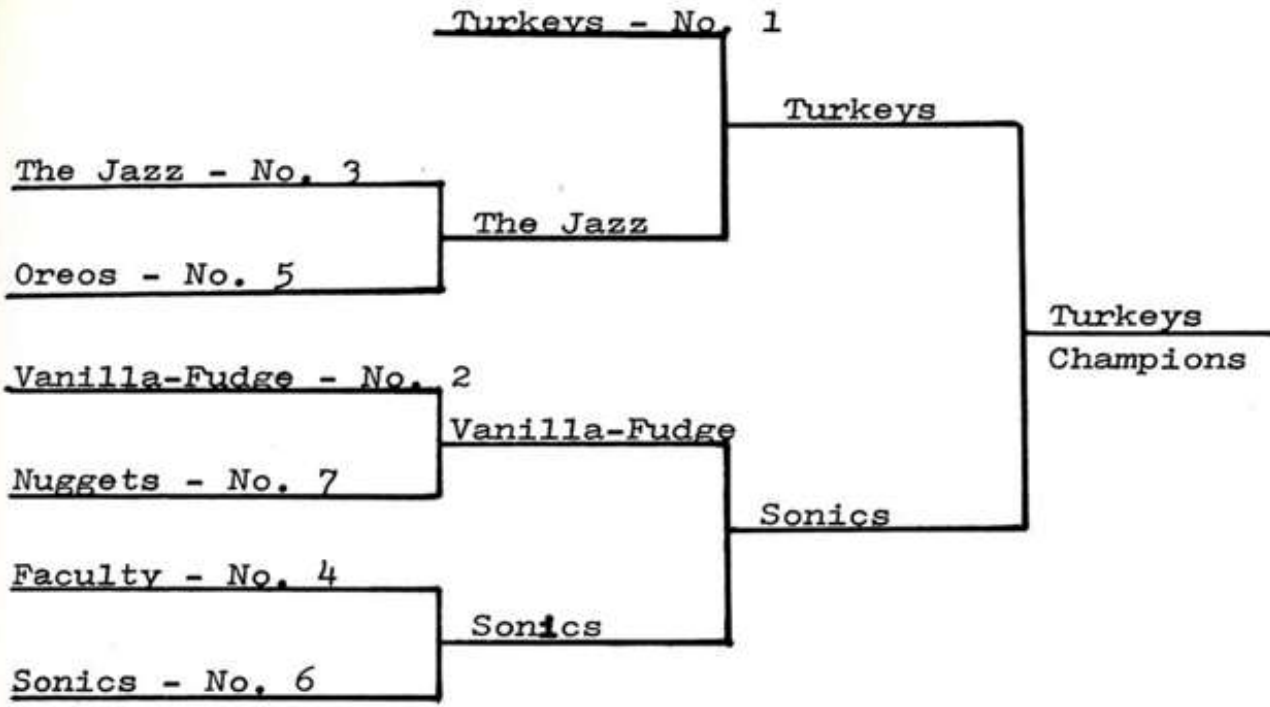

BASKETBALL

Turkeys—Mike Humphries, Tommy Brannock, Darrell Shelton, Pete Gough, Rick Turman, Kent Horton, Dean Denny, Calvin Love, Barry Hill