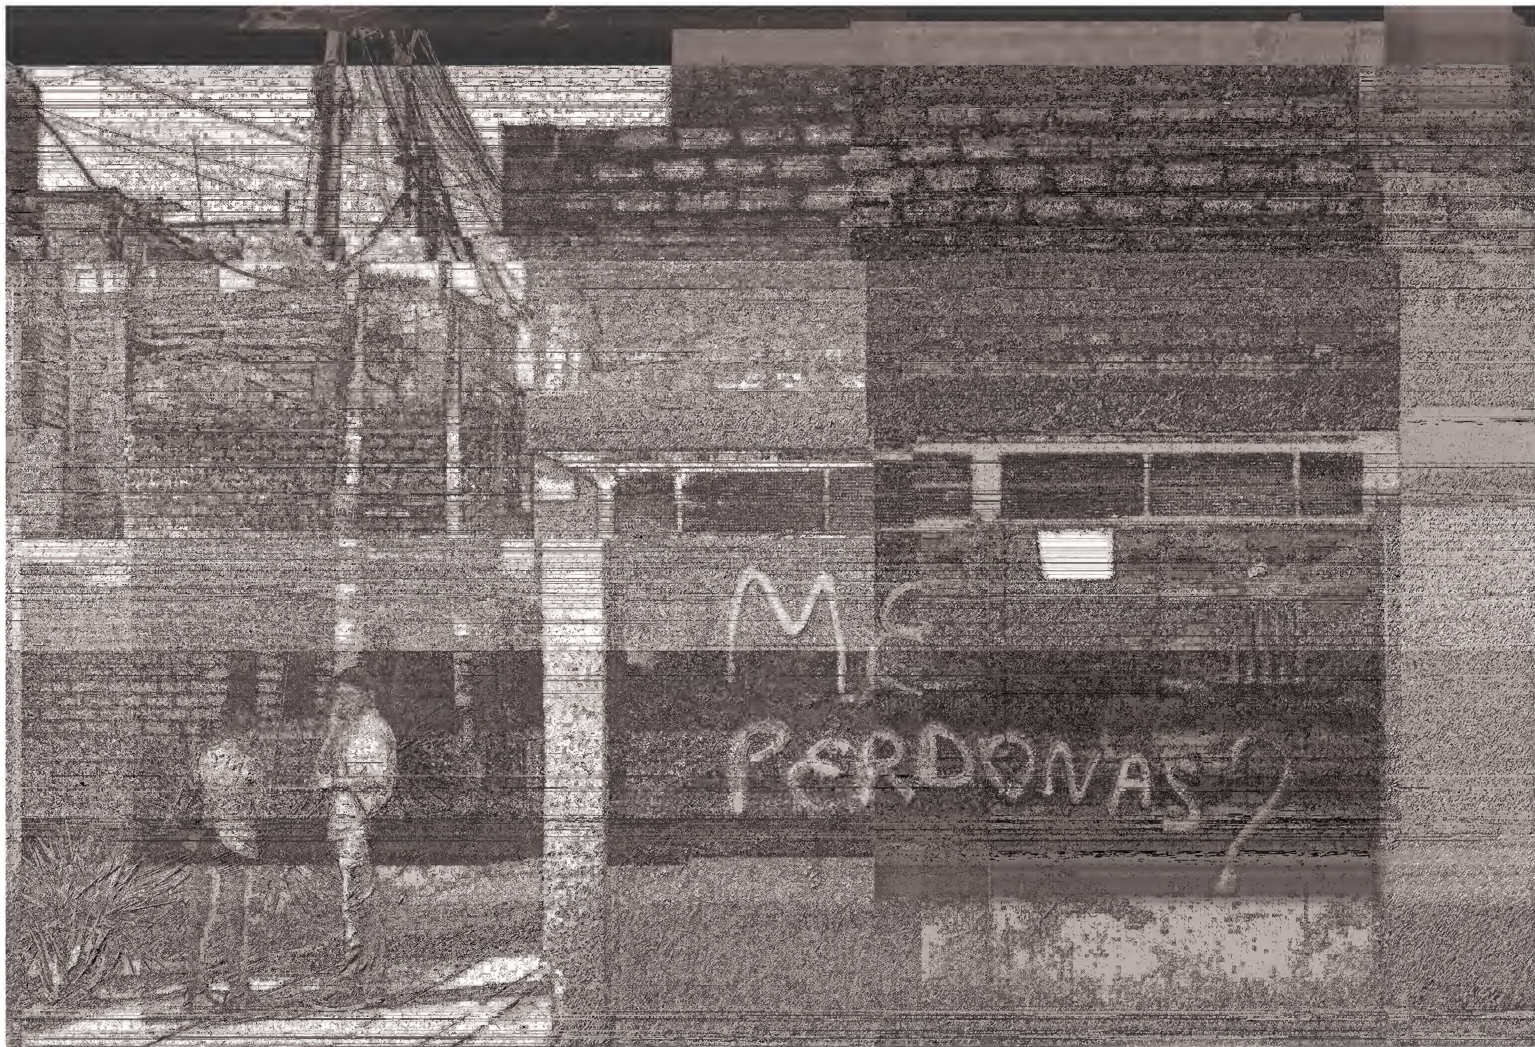

31.10 MB

44100Hz

1.41 Mbps

LOOK

LISTEN

121212
DOME

79.20 MB
44100Hz
1.41 Mbps

LOOK