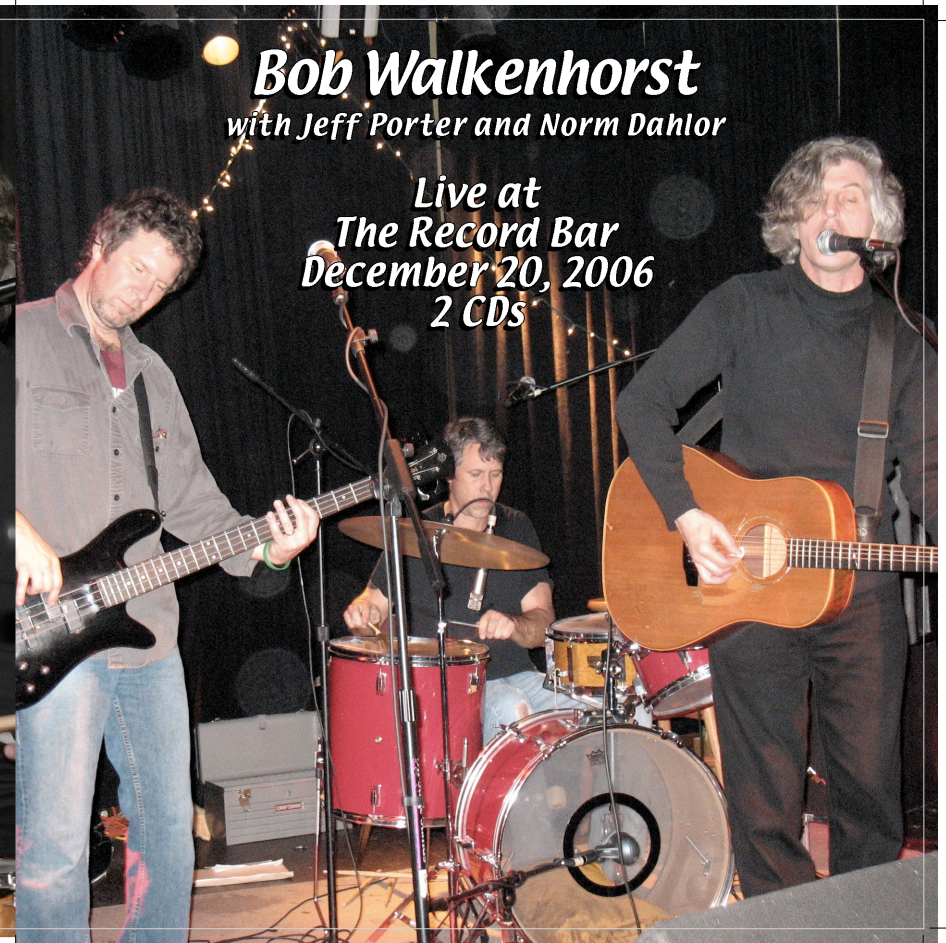

Bob Walkenhorst
with Jeff Porter and Norm Dahlor
Live at The Record Bar
December 20, 2006, 2 CDs

1. Intro./Instrumental	1. Call Me Any Name
2. Frosty The Snowman	2. Small Circles
3. No Room At The Inn	3. View From The Tower
4. Linus And Lucy	4. 15 Miles
5. Rudolph The Red-Nosed Reindeer	5. Overland Hill
6. White Christmas	6. Paradise
7. Santa Claus Is Coming To Town	7. Downstream
8. Away In A Manger	8. The Wages Of Sin
9. 1913 Massacre	9. Thinking Of You
10. Blue Christmas	10. Little Bit Of White Trash
11. Winter Dream	11. Easy To Dream
12. Rebel Jesus	12. J-Walkers
13. Christmas In Nashville	13. Again
14. Christmas Card	14. Information
15. Jan Vermeer	15. Silent Night

Recorded, mixed, and encoded by Jay Lindhorst.
Venue: The Record Bar, Kansas City (Westport), MO.
All Board Channels + 2 MIC (Neumann KM 184 -> Sound Devices MP-2) ->
Alesis HD 24 -> nTrack 4.1 (Mixdown 50/50 to 16/44.1) -> CDWave -> SHN.
Cover photos by Jim Klaslinksi and Ellen Kozisek.
Please visit www.bobwalkenhorst.com
and www.cafepress.com/walkenhorst/
This music is free at: www.archive.org/details/etree.

Bob Walkenhorst
with Jeff Porter and Norm Dahlor

Live at
The Record Bar
December 20, 2006
2 CDs