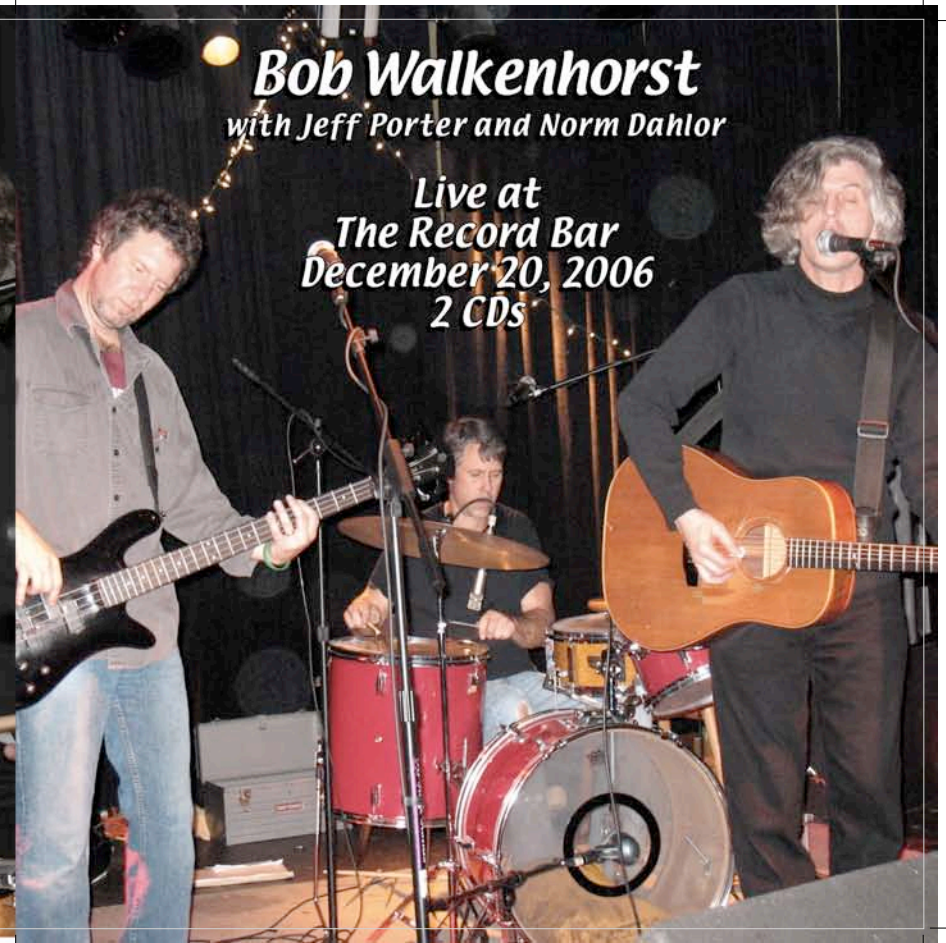

Bob Walkenhorst
with Jeff Porter and Norm Dahlor
Live at The Record Bar
December 20, 2006, 2 CDs

1. Intro./Instrumental	1. Call Me Any Name
2. Frosty The Snowman	2. Small Circles
3. No Room At The Inn	3. View From The Tower
4. Linus And Lucy	4. 15 Miles
5. Rudolph The Red-Nosed Reindeer	5. Overland Hill
6. White Christmas	6. Paradise
7. Santa Claus Is Coming To Town	7. Downstream
8. Away In A Manger	8. The Wages Of Sin
9. 1913 Massacre	9. Thinking Of You
10. Blue Christmas	10. Little Bit Of White Trash
11. Winter Dream	11. Easy To Dream
12. Rebel Jesus	12. J-Walkers
13. Christmas In Nashville	13. Again
14. Christmas Card	14. Information
15. Jan Vermeer	15. Silent Night

Recorded, mixed, and encoded by Jay Lindhorst.
Venue: The Record Bar, Kansas City (Westport), MO.
All Board Channels + 2 MIC (Neumann KM 184 -> Sound Devices MP-2) ->
Alesis HD 24 -> nTrack 4.1 (Mixdown 50/50 to 16/44.1) -> CDWave -> SHN.
Cover photos by Jim Klaslinksi and Ellen Kozisek.
Please visit www.bobwalkenhorst.com
and www.cafepress.com/walkenhorst/
This music is free at: www.archive.org/details/etree.

Bob Walkenhorst
with Jeff Porter and Norm Dahlor

Live at
The Record Bar
December 20, 2006
2 CDs