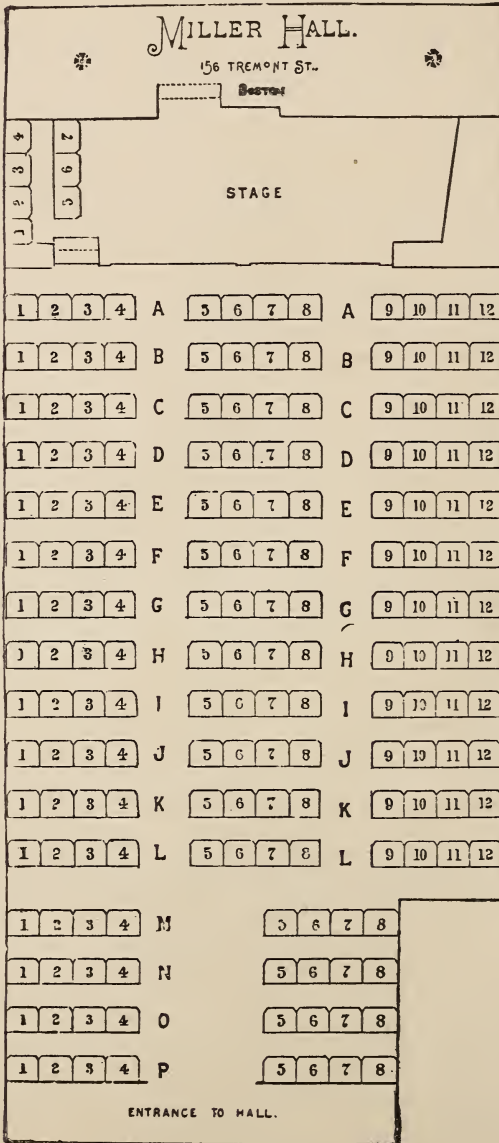

MILLER HALL, 156 Tremont Street.

SEATING CAPACITY, 176.