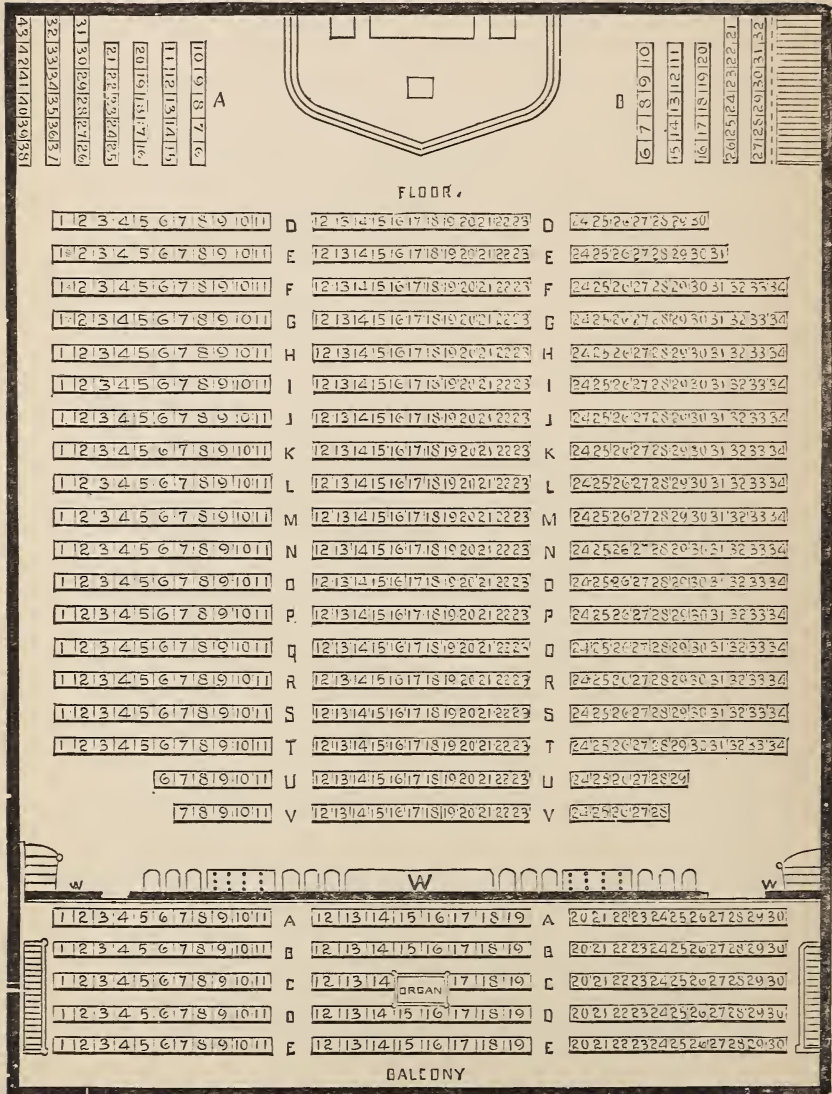

- 1
- 109
- 110
- 227
- 228
- 235
- 236
- 219
- 119
- 99
- 11
- 10

PARK THEATRE.

SEATING CAPACITY, 992.

PARK THEATRE.

PARKER MEMORIAL HALL.

SEATING CAPACITY, 800.

HOWARD ATHENÆUM.

SEATING CAPACITY, 1,600.