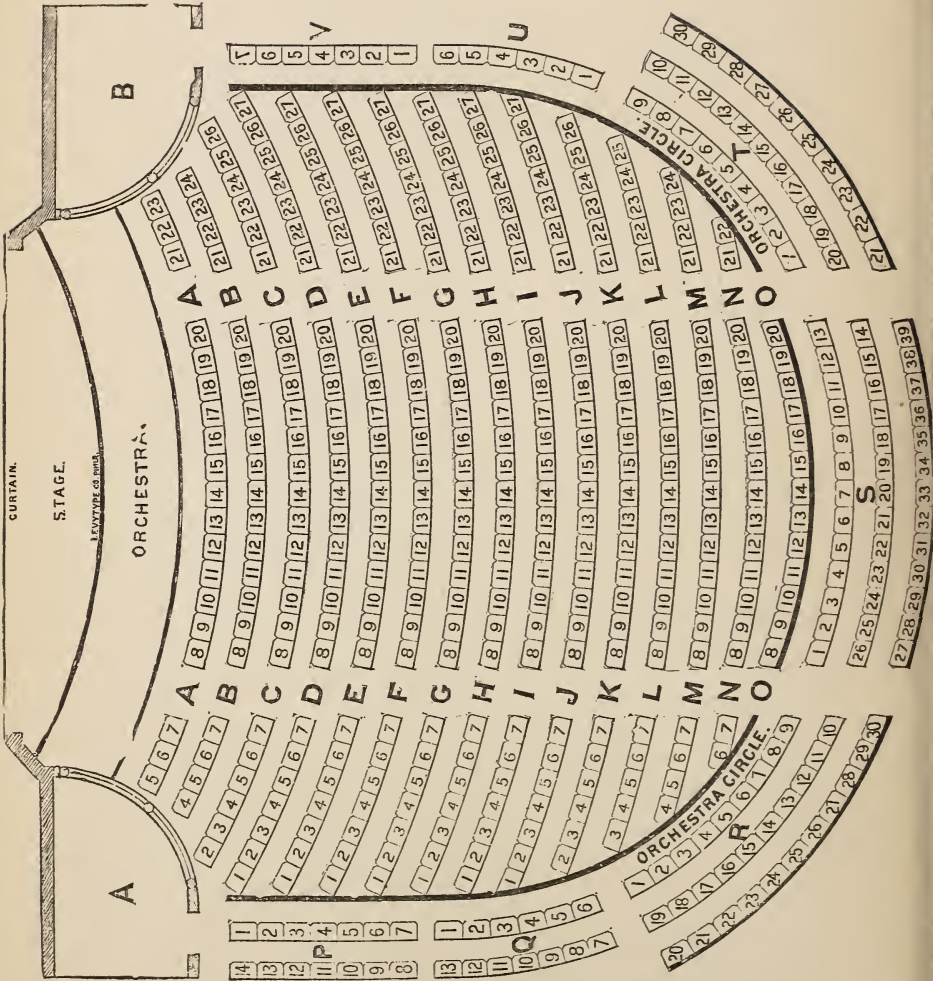

- 1
- 109
- 110
- 227
- 228
- 235
- 236
- 219
- 119
- 99
- 11
- 10

PARK THEATRE.

SEATING CAPACITY, 992.

PARK THEATRE.

PARKER MEMORIAL HALL.

SEATING CAPACITY, 800.

HOWARD ATHENÆUM.

SEATING CAPACITY, 1,600.