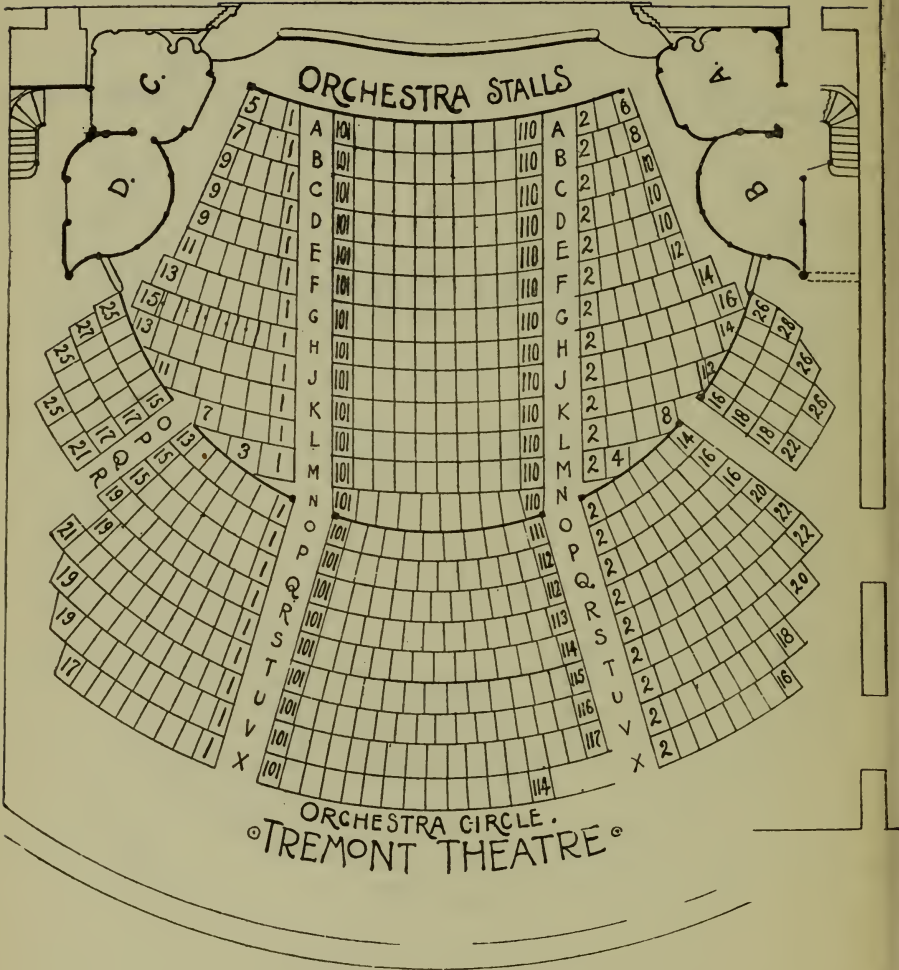

SEATING CAPACITY, 996.

PARK THEATRE.

TREMONT THEATRE.

SEATING CAPACITY, 1,539.

TREMONT THEATRE.

TREMONT THEATRE.

PARKER MEMORIAL HALL.

SEATING CAPACITY, 800.