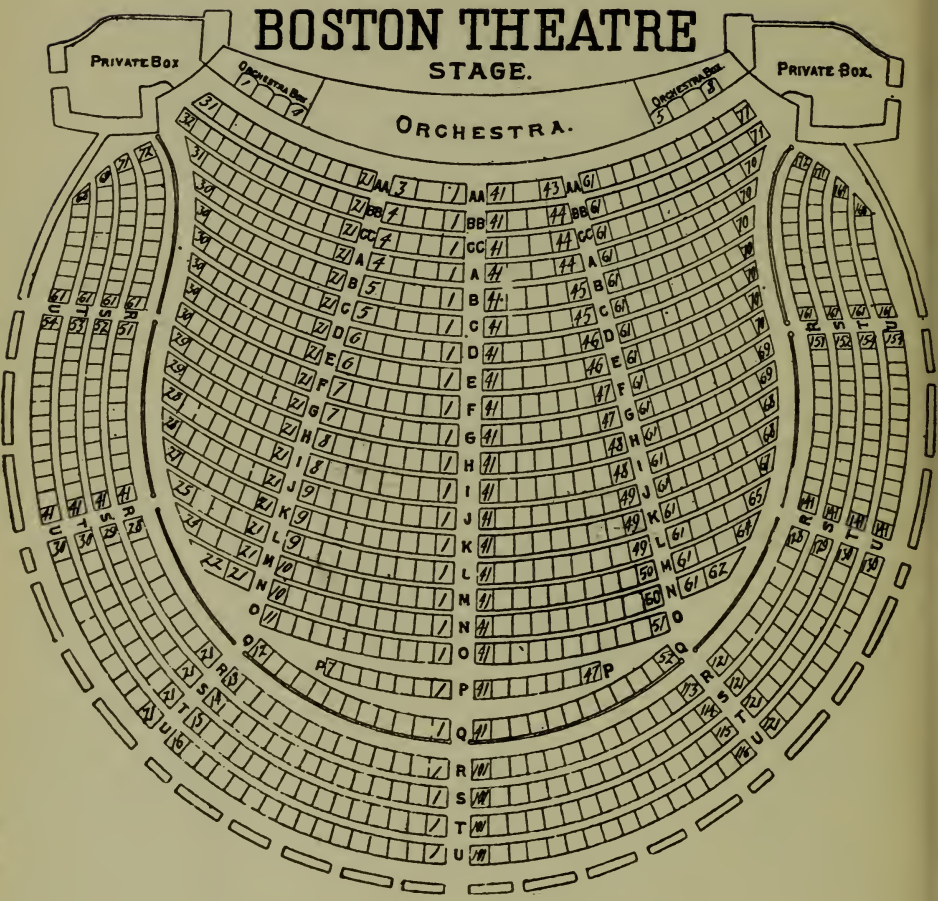

BOSTON THEATRE.

BOSTON THEATRE
STAGE.

SEATING CAPACITY, 3,031.