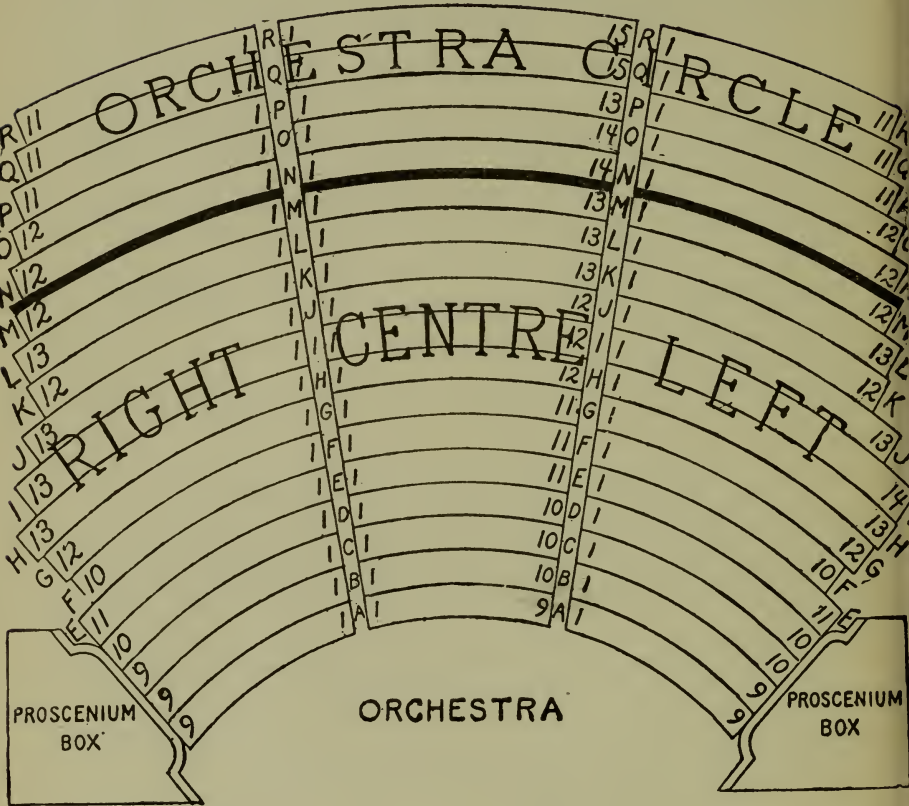

HOLLIS-STREET THEATRE.

SEATING CAPACITY, 1,300.