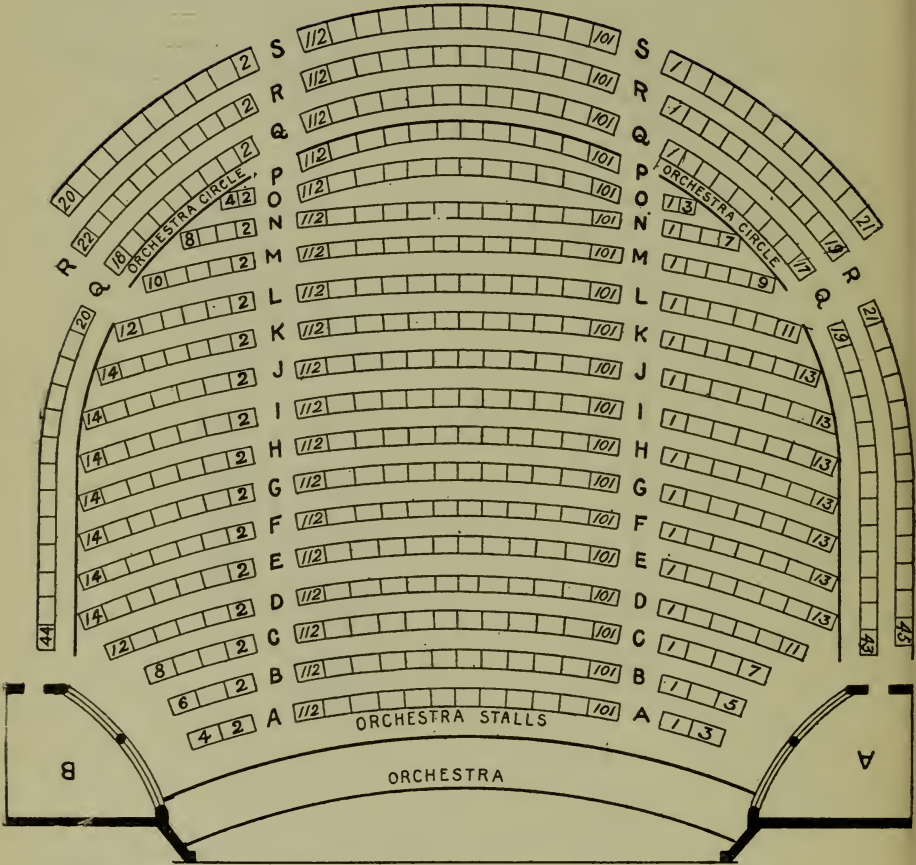

SEATING CAPACITY, 996.

PARK THEATRE.

TREMONT THEATRE.

SEATING CAPACITY, 1,539.

TREMONT THEATRE.

TREMONT THEATRE.

PARKER MEMORIAL HALL.

SEATING CAPACITY, 800.