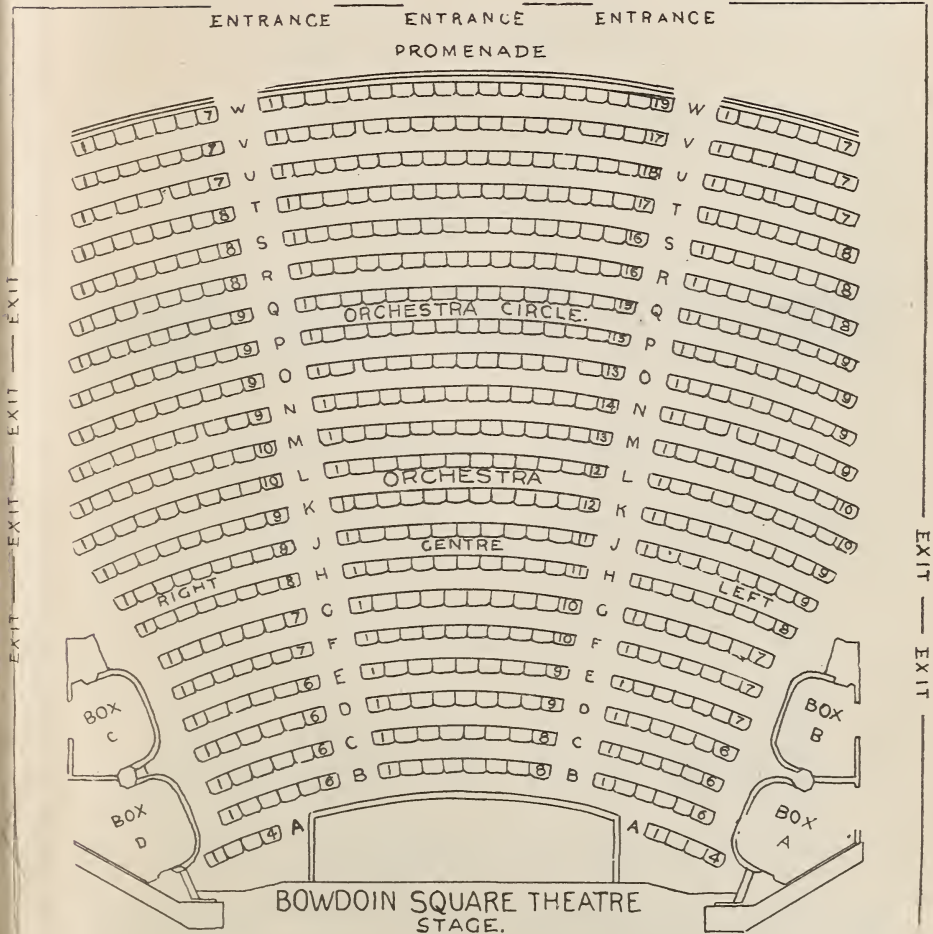

BOWDOIN SQUARE THEATRE.