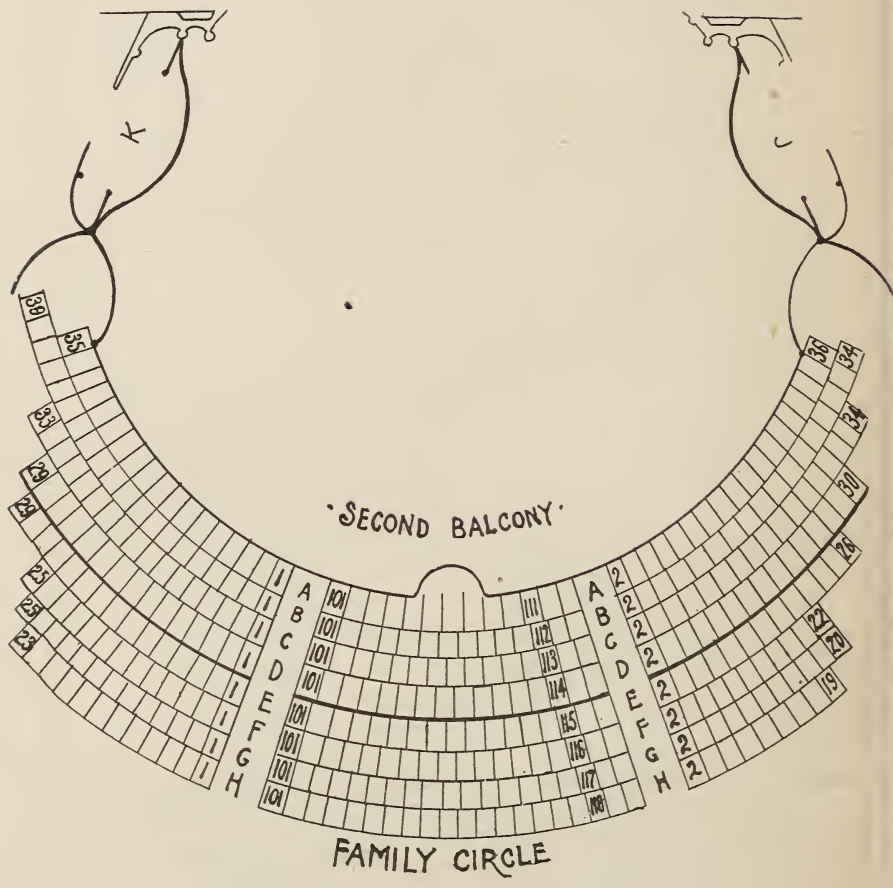

TREMONT THEATRE.