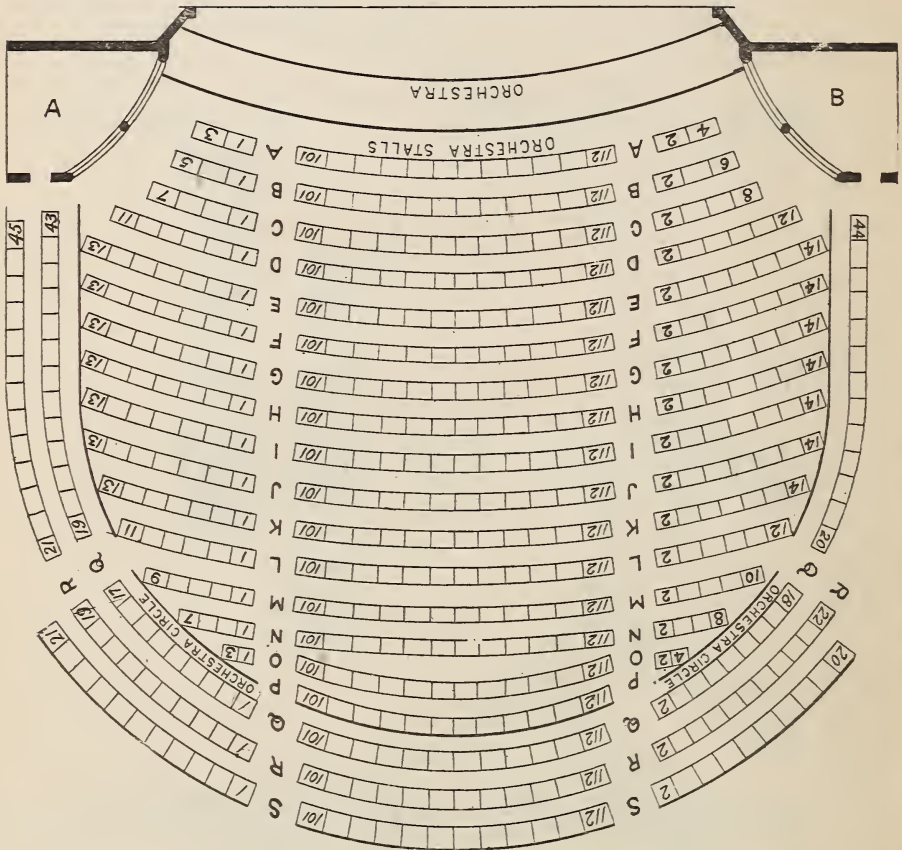

PARK THEATRE.

Seating Capacity, 996.