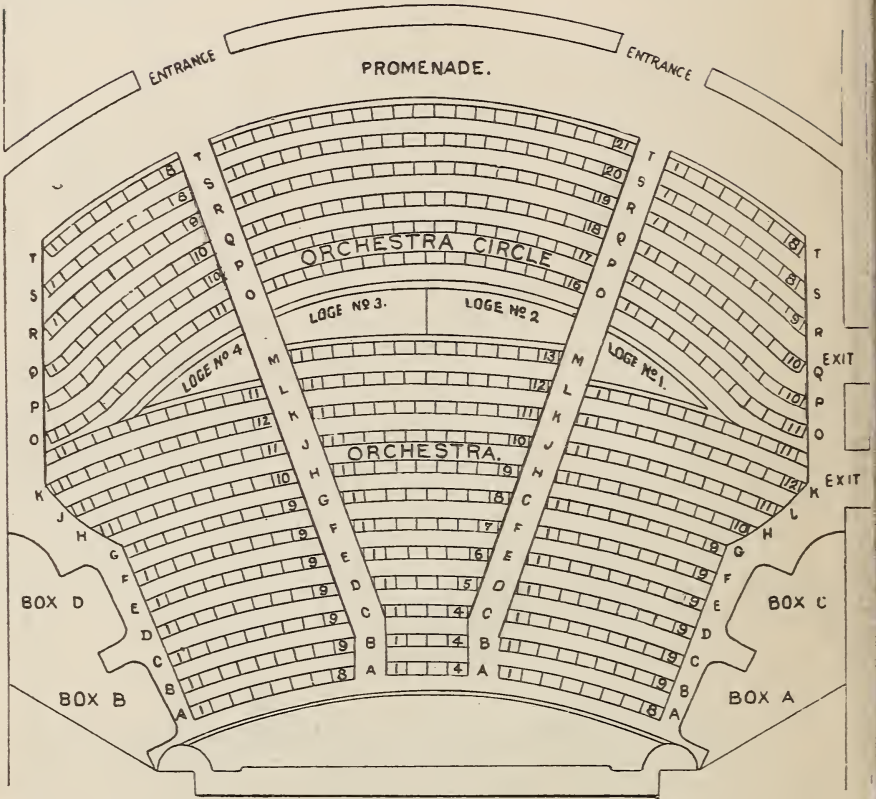

COLUMBIA THEATRE.

Seating Capacity, 1,500.