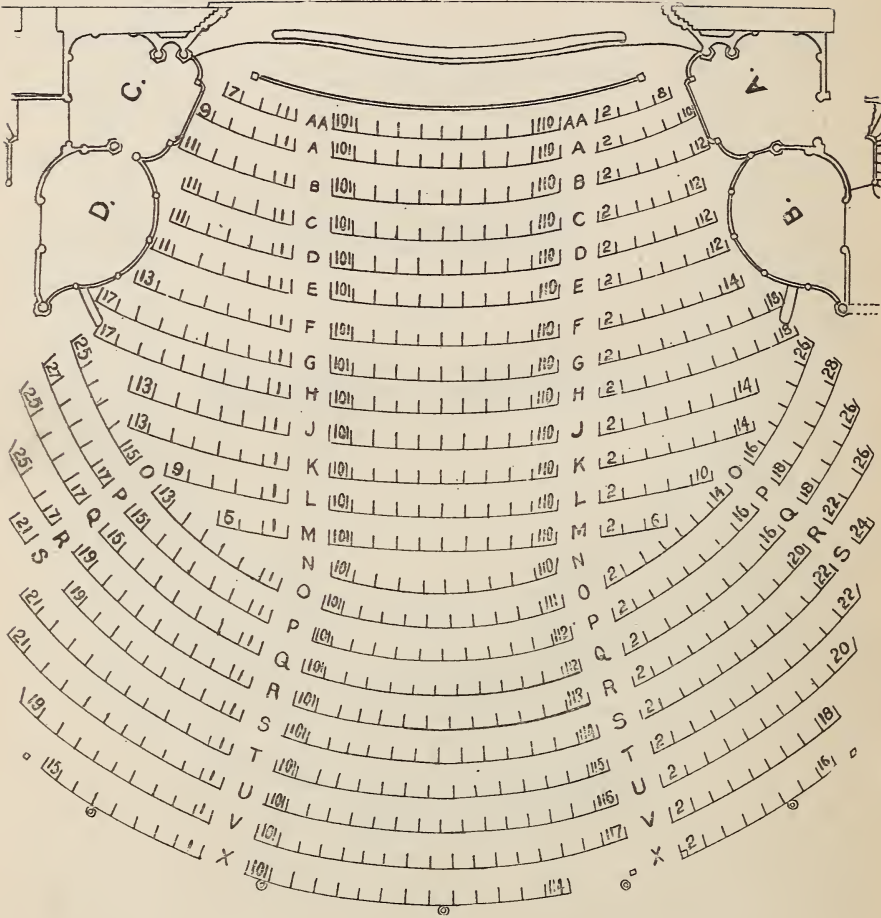

TREMONT THEATRE.

Seating Capacity, 1,539.