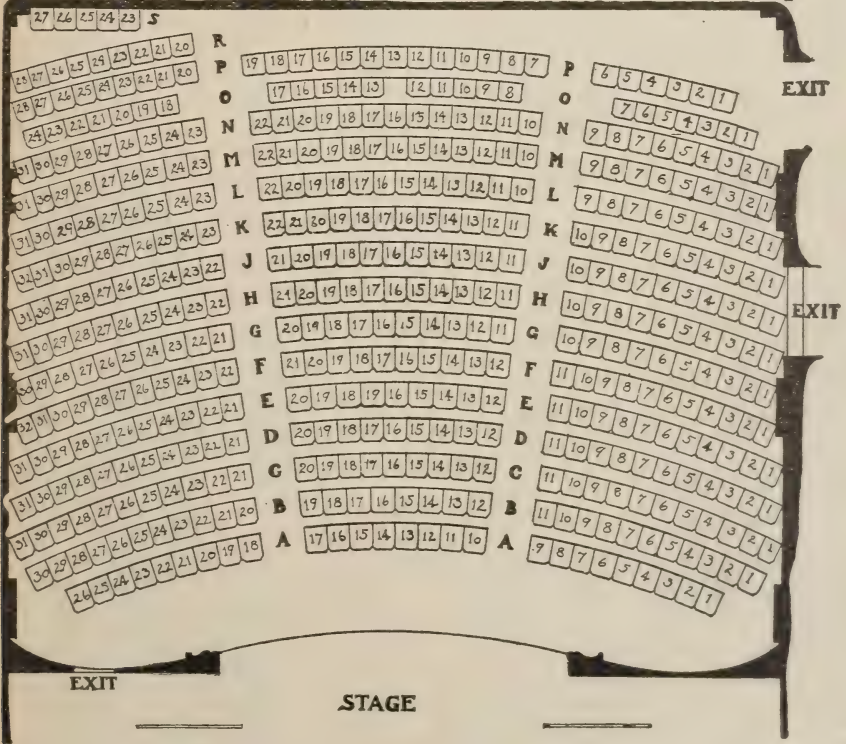

POTTER HALL

Seating Capacity, 650.