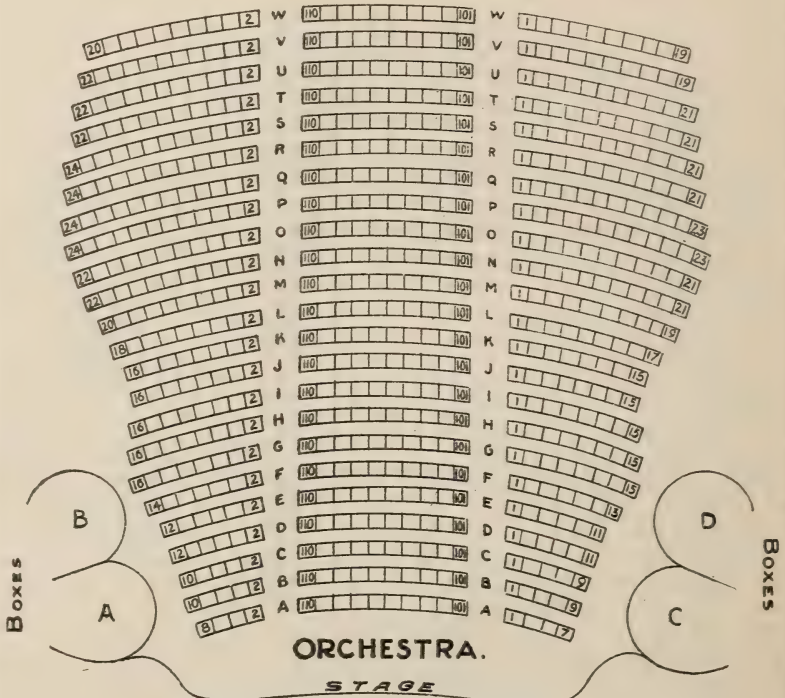

Seating Capacity, 1,588.

THE GLOBE THEATRE.

HOLLIS STREET THEATRE.

Seating Capacity, 1,642.

HOLLIS STREET THEATRE.

Macullar Parker Company

Call the attention of
LADIES
 to their New Department of
TAILORING.