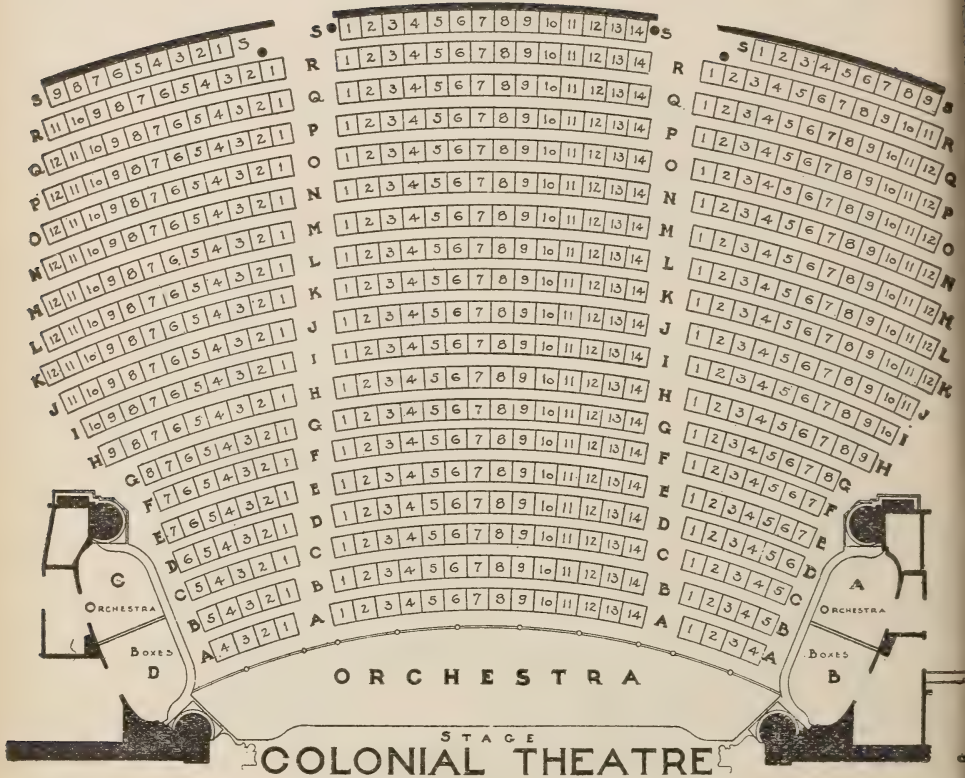

Seating Capacity, 1,600.