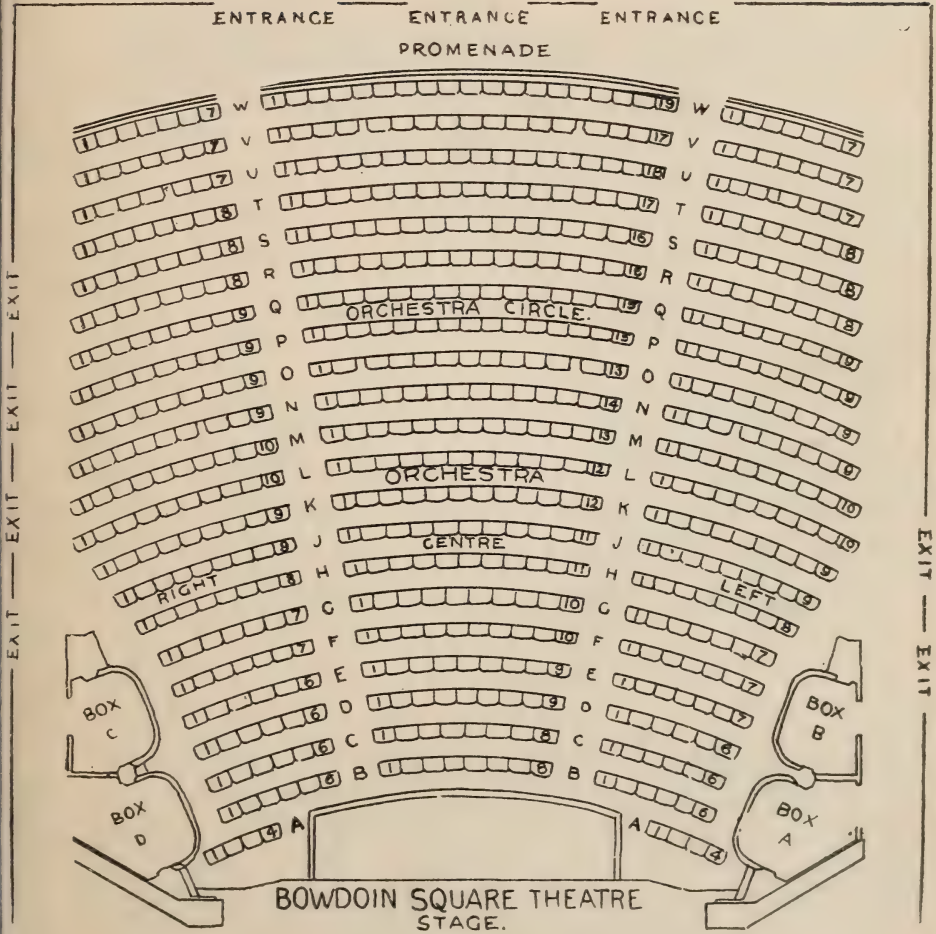

BOWDOIN SQUARE THEATRE.