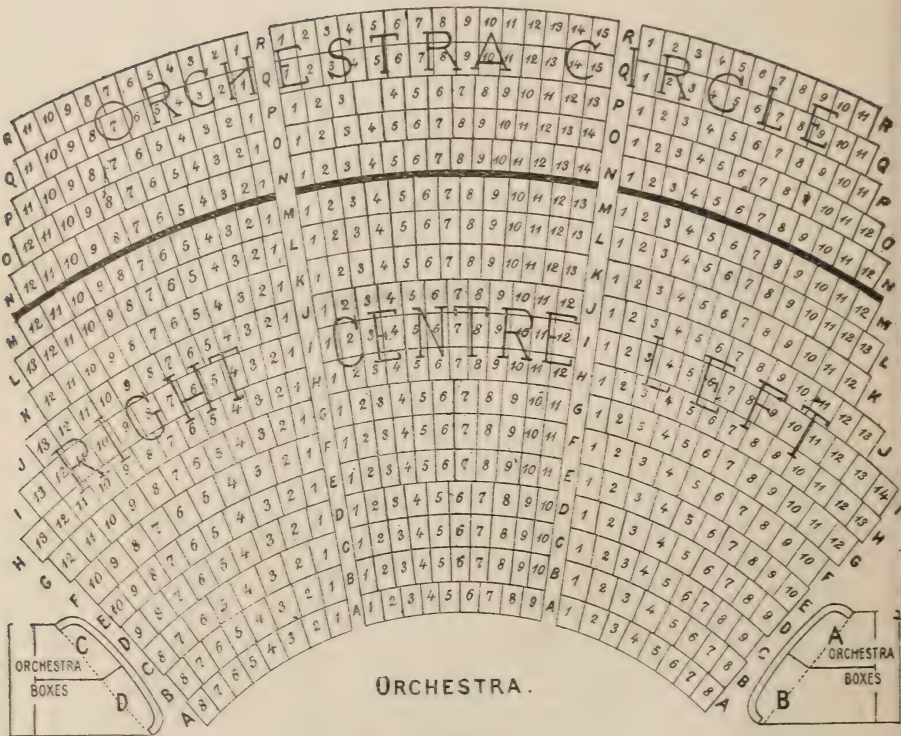

Seating Capacity, 1,588.

THE GLOBE THEATRE.

HOLLIS STREET THEATRE.

Seating Capacity, 1,642.

HOLLIS STREET THEATRE.

Macullar Parker Company

Call the attention of
LADIES
 to their New Department of
TAILORING.