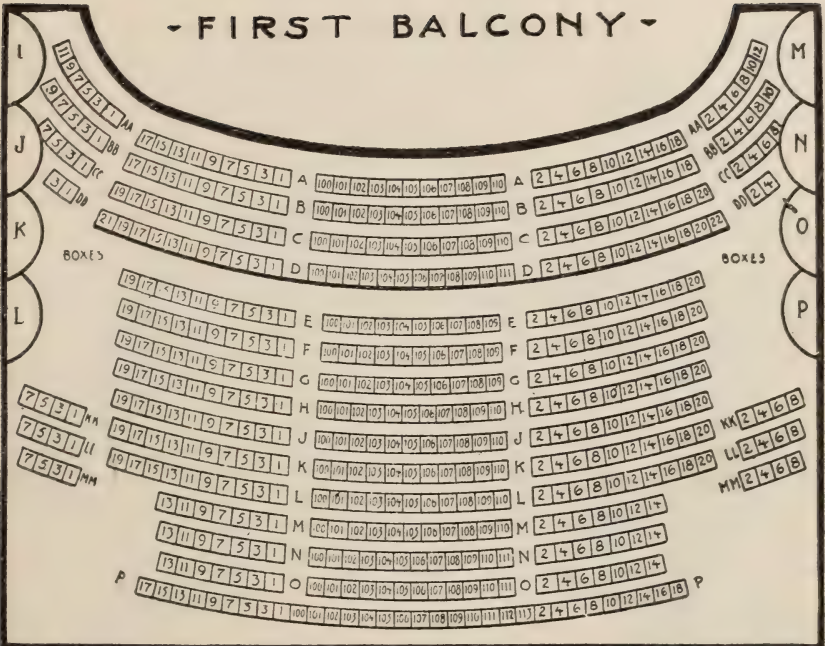

- FIRST BALCONY -