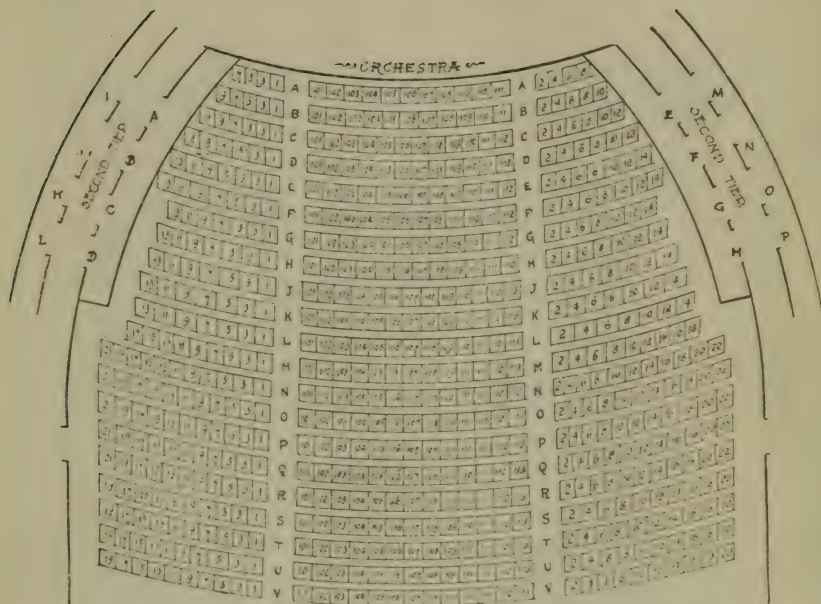

# TREMONT THEATRE

176 Tremont Street

Seating Capacity, 1,539