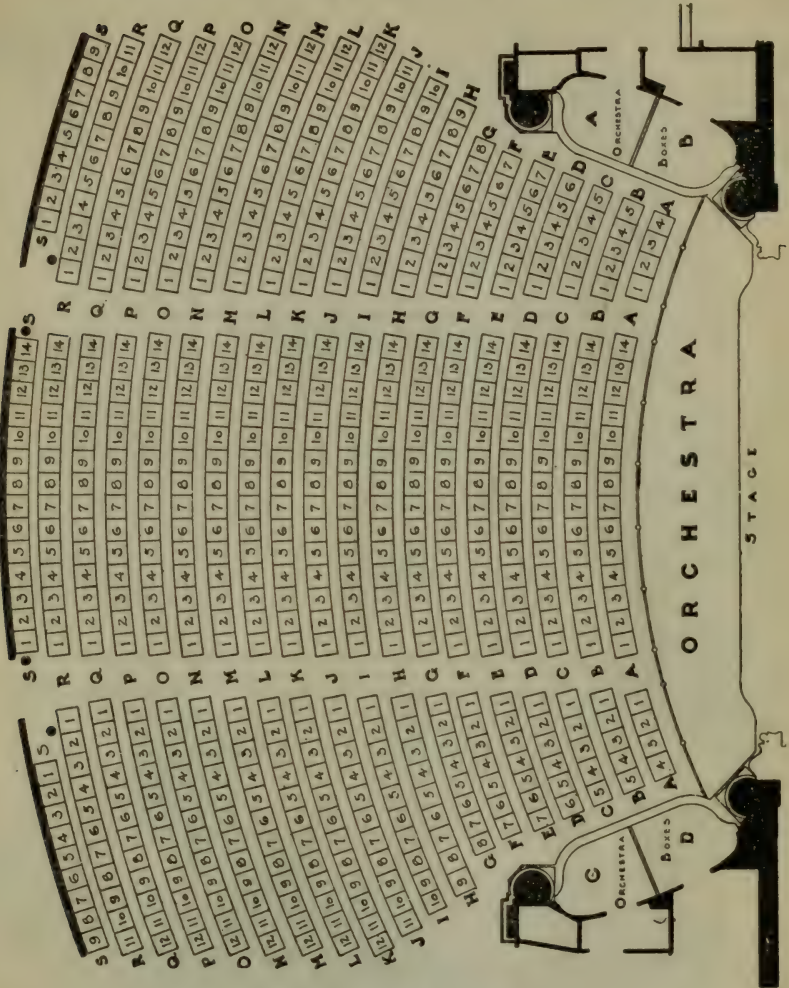

# BOWDOIN SQUARE THEATRE

1 Bowdoin Square

**COLONIAL THEATRE**

865

100 Boylston Street—Seating Capacity, 1,600

C. F. BURLEIGH

**BURLEIGH & MARTIN**

—CATERERS—