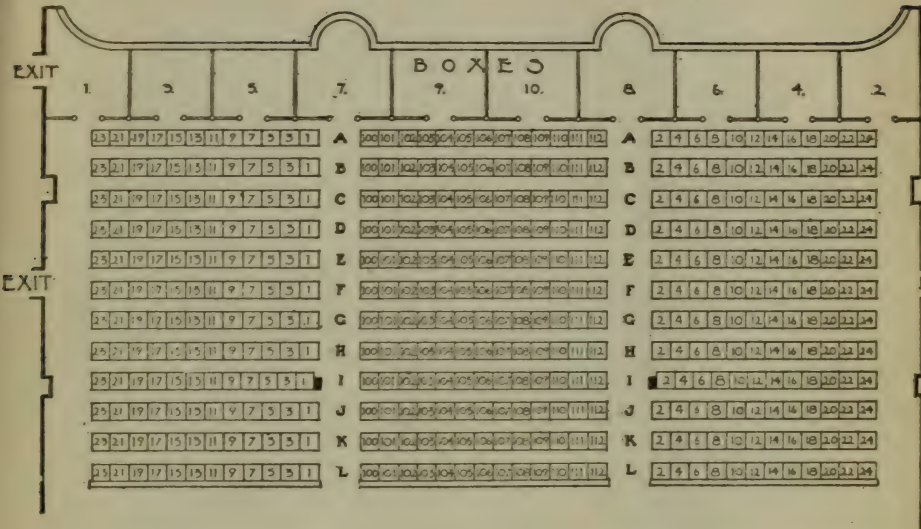

FIRST BALCONY