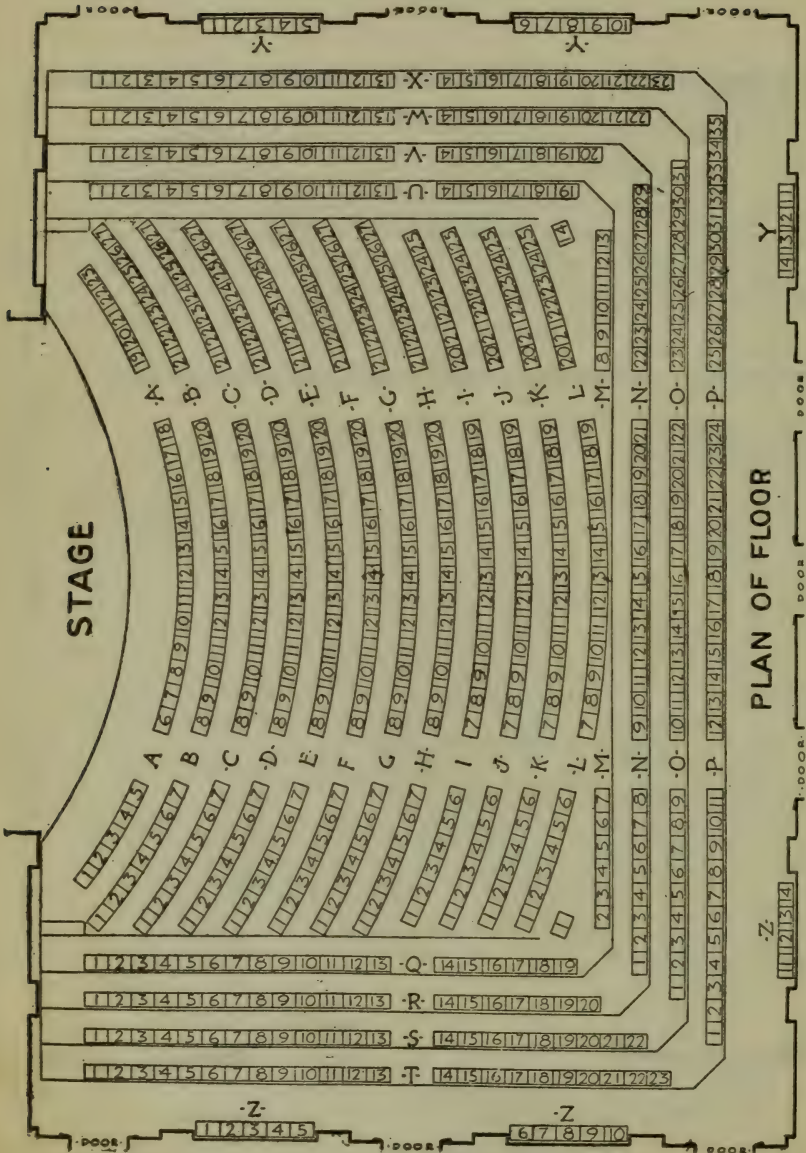

CHICKERING HALL

239 Huntington Avenue

Seating Capacity, 800