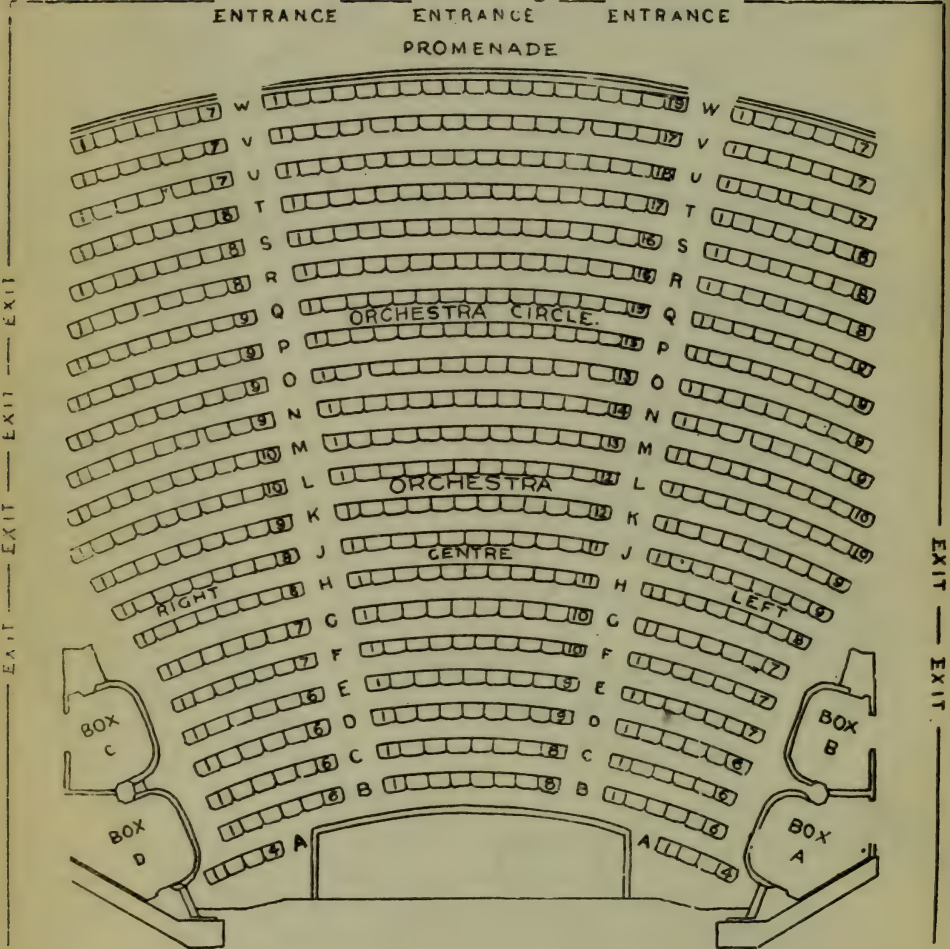

# BOWDOIN SQUARE THEATRE

1 Bowdoin Square

**COLONIAL THEATRE**

865

100 Boylston Street—Seating Capacity, 1,600

C. F. BURLEIGH

**BURLEIGH & MARTIN**

—CATERERS—