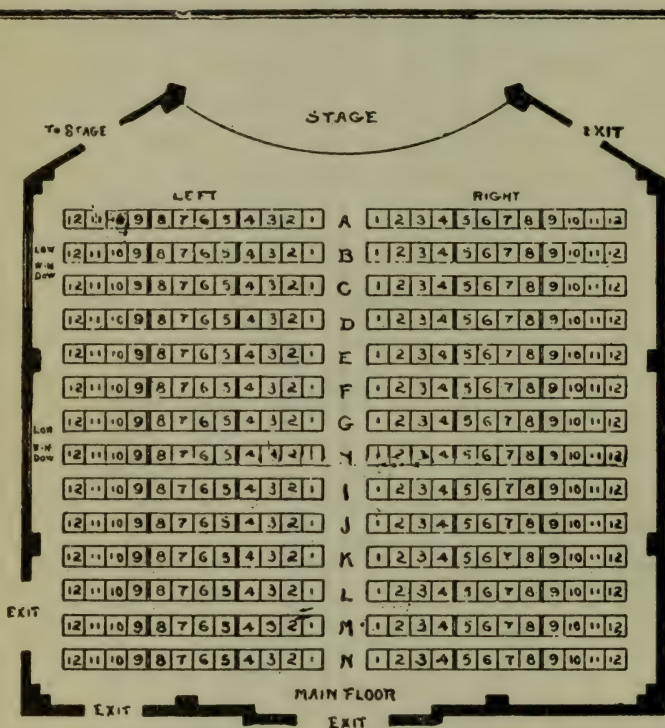

HUNTINGTON CHAMBERS HALL

30 Huntington Avenue

Seating Capacity, 450

PLAN OF SEATS