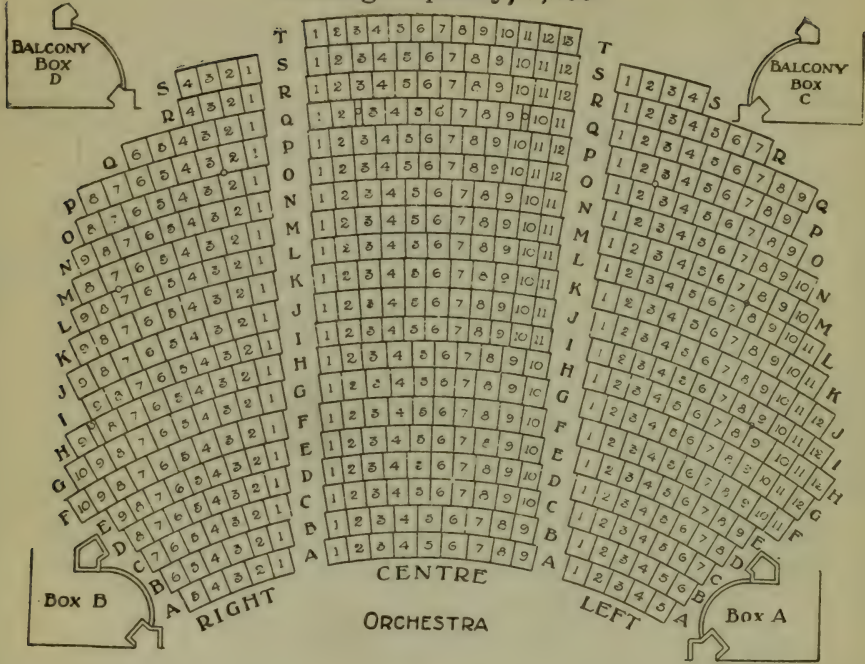

PARK THEATRE

619 Washington Street
Seating Capacity, 1,200