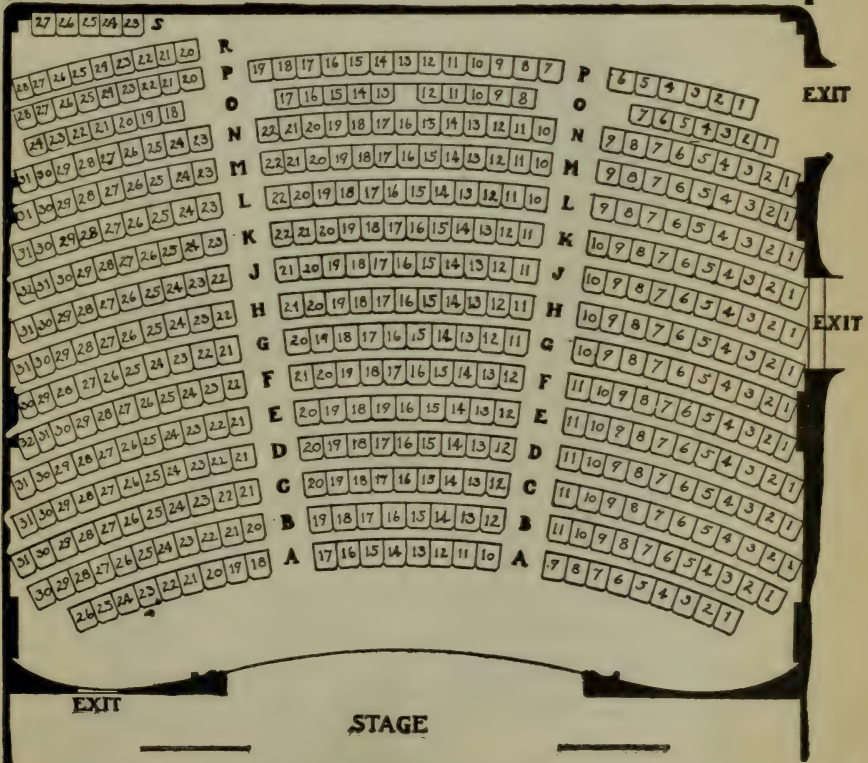

# POTTER HALL

885

177 Huntington Avenue

Seating Capacity, 650