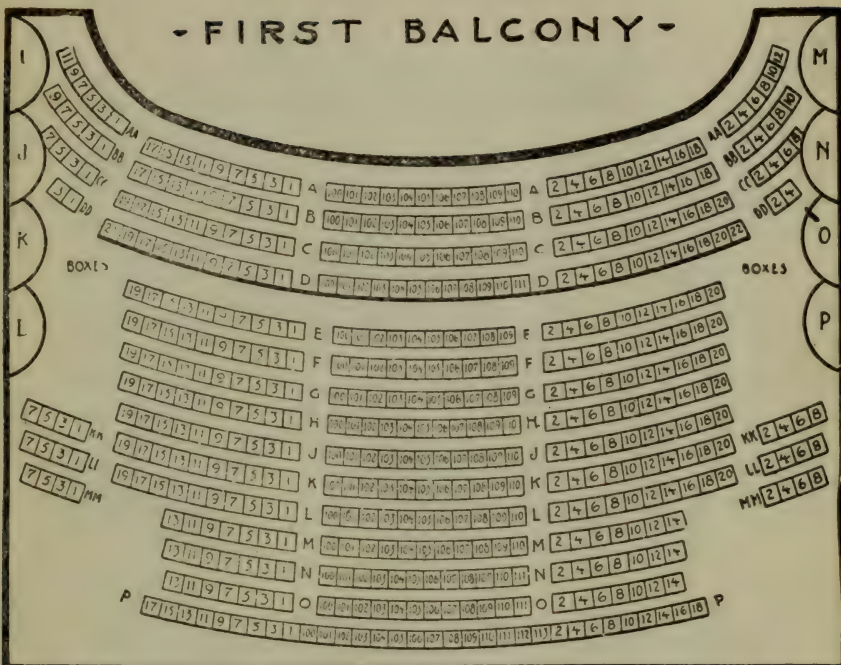

# MAJESTIC THEATRE

219 Tremont Street

Seating Capacity, 1,900

- FIRST BALCONY -

- SECOND BALCONY -

ORPHEUM

415 Washington Street  
Seating Capacity, 1,450

MEZZANINE FLOOR.