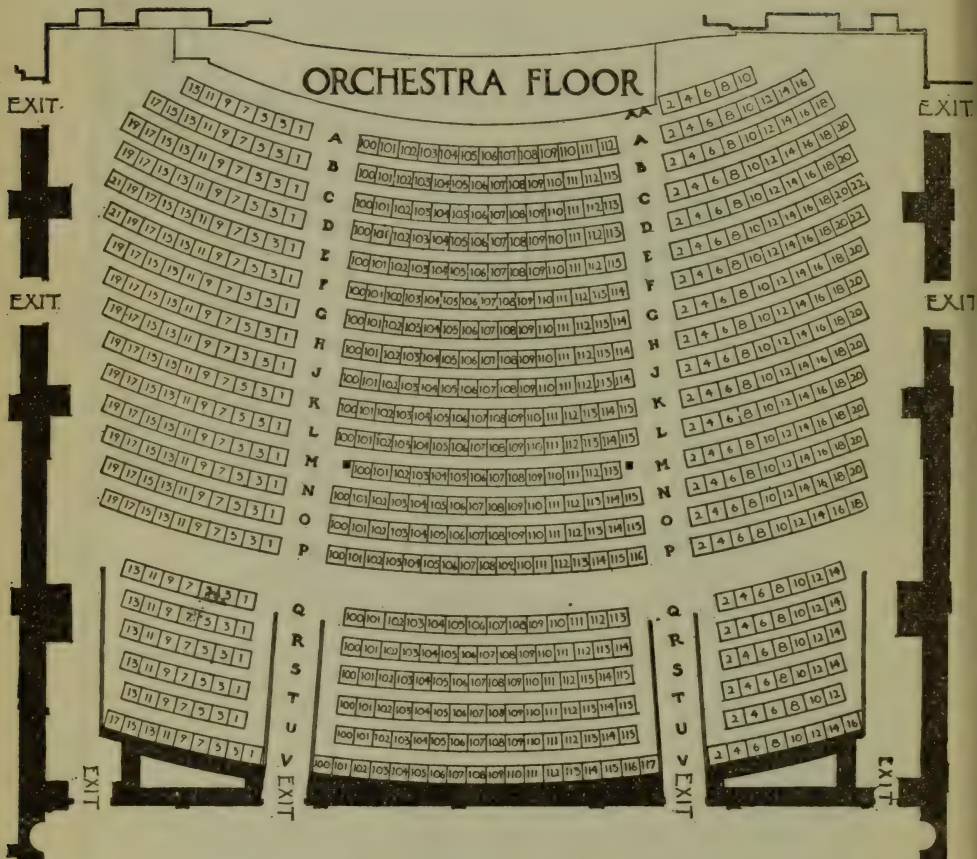

# MAJESTIC THEATRE

219 Tremont Street

Seating Capacity, 1,900

- FIRST BALCONY -

- SECOND BALCONY -

ORPHEUM

415 Washington Street  
Seating Capacity, 1,450

MEZZANINE FLOOR.