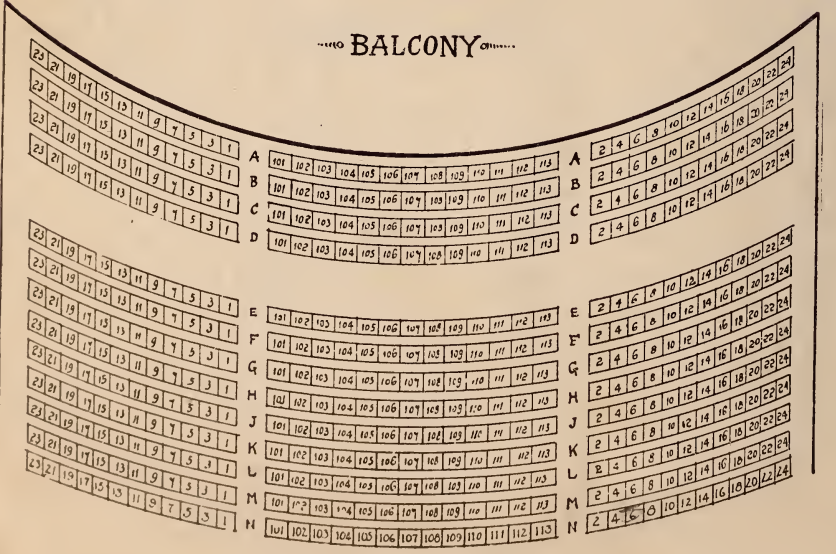

Telephone Back Bay 2116

Surgical and Sick
Room Supplies
Maternity Outfits
Nursery Necessities
and Comforts
Abdominal Supporters
Rubber Goods
Wheel Chairs

SHUBERT THEATRE

265 Tremont Street
Tel. Oxford—3022