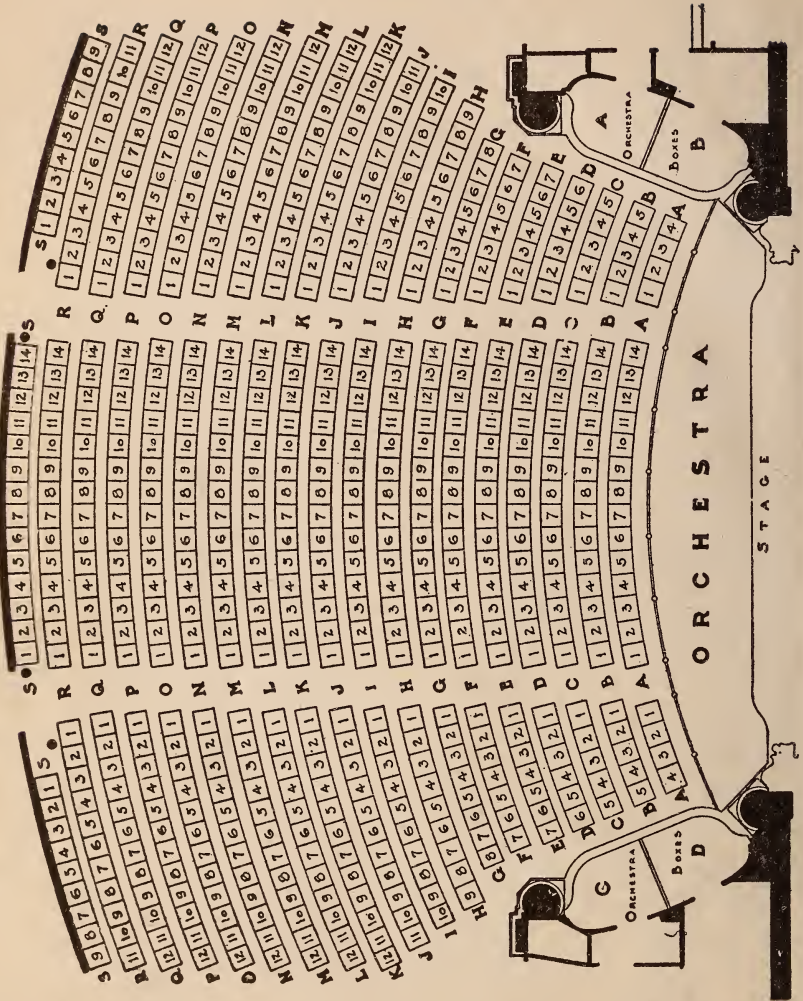

BOSTON THEATRE
Balcony and Dress Circle

Balcony Circle

COLONIAL THEATRE

100 Boylston

Tel. Oxford—411

BURLEIGH & MARTIN
CATERERS

Weddings, Luncheons, Receptions, Teas, Etc.

We loan Gold Chairs, Hat Racks, Card Tables, China, Silver and Glass.
 Ice Cream and Ices sent to Families. SUNDAY DELIVERY