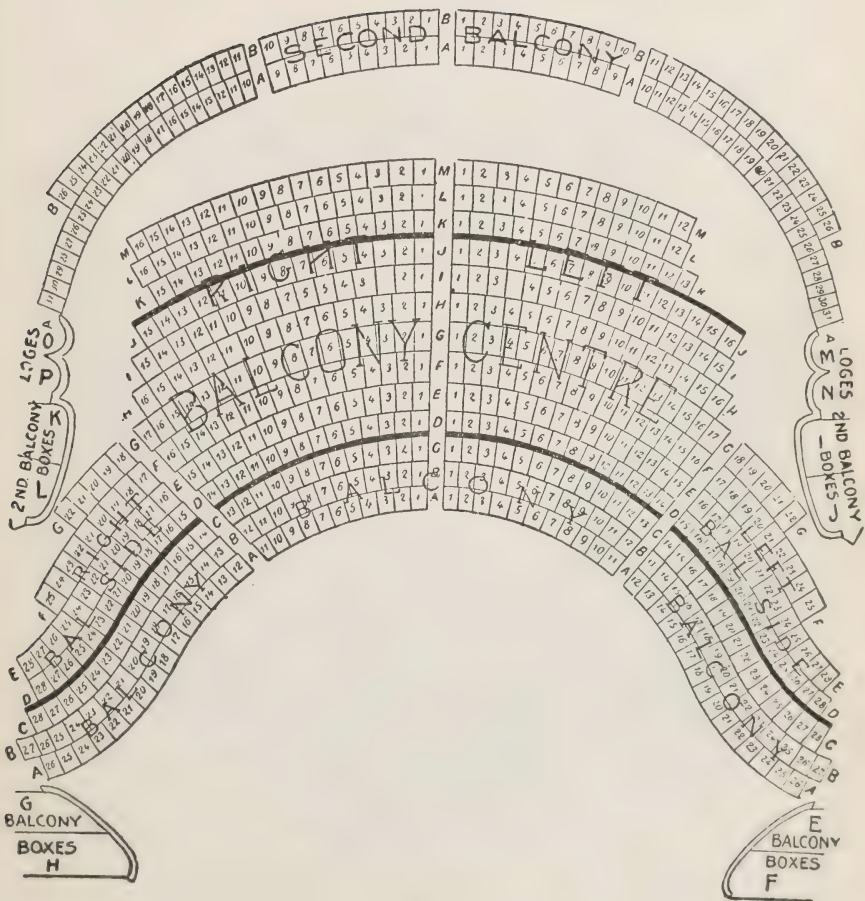

HOLLIS STREET THEATRE

Balconies