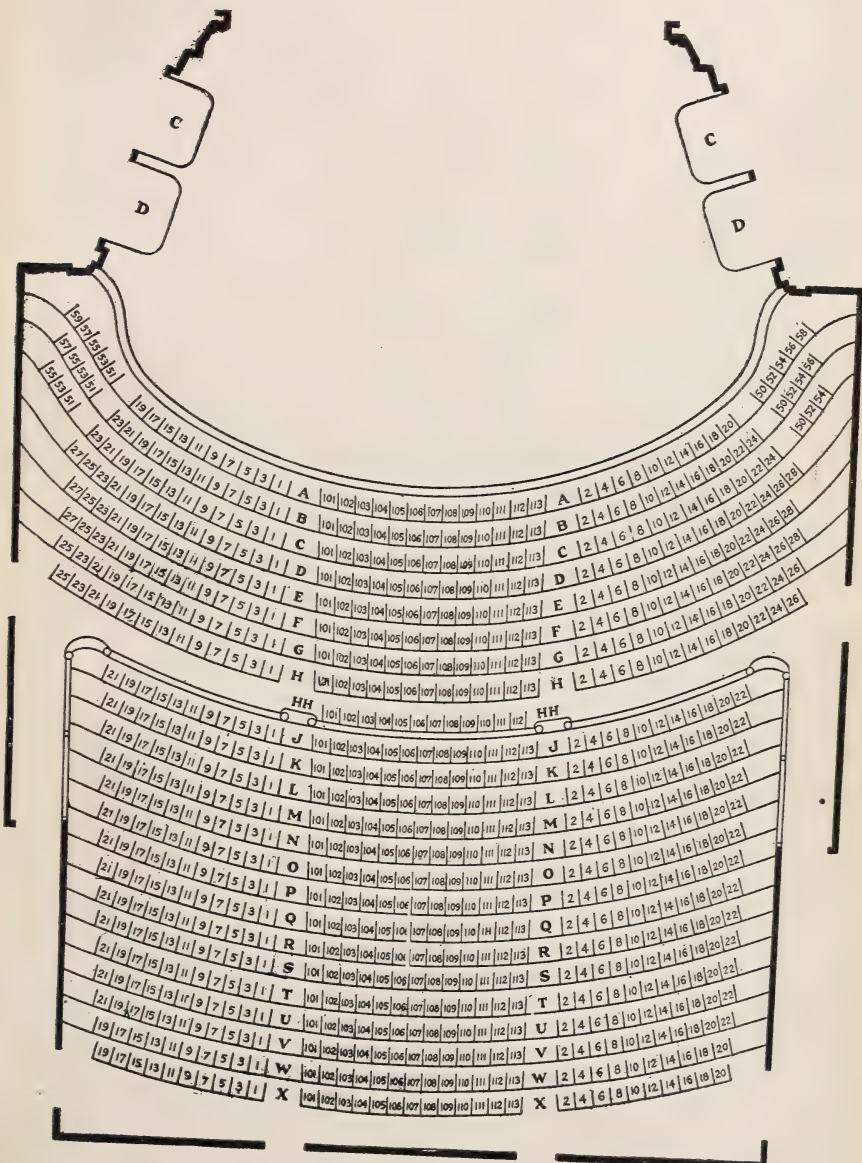

ST. JAMES THEATRE

Balcony