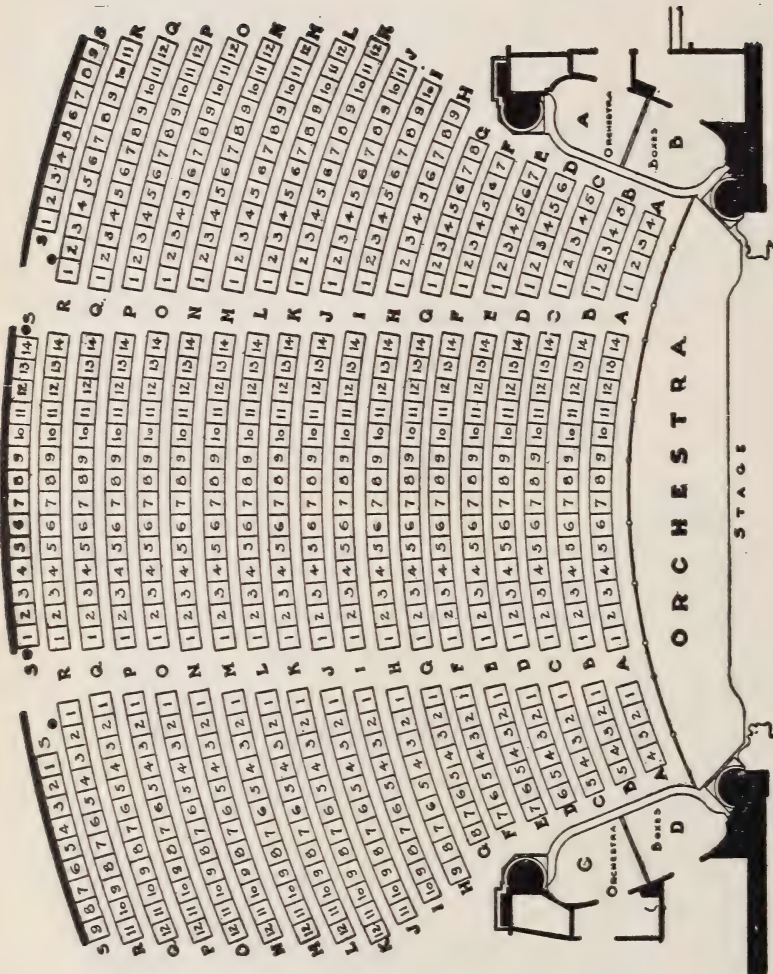

COLONIAL THEATRE
100 Boylston
Tel. Beach—0411