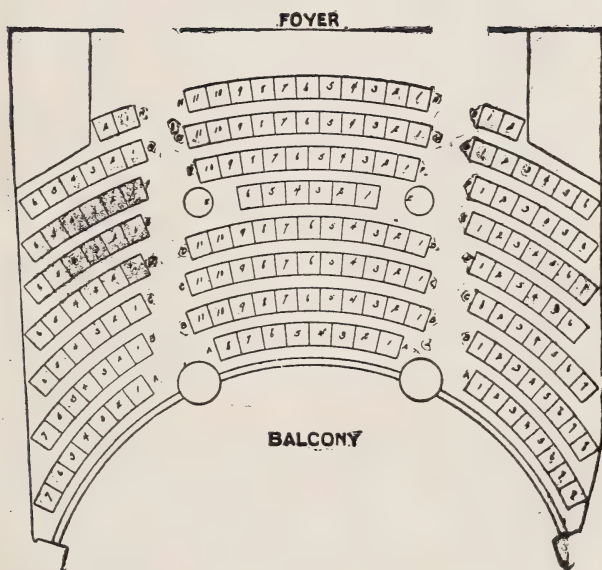

STEINERT HALL
Balcony