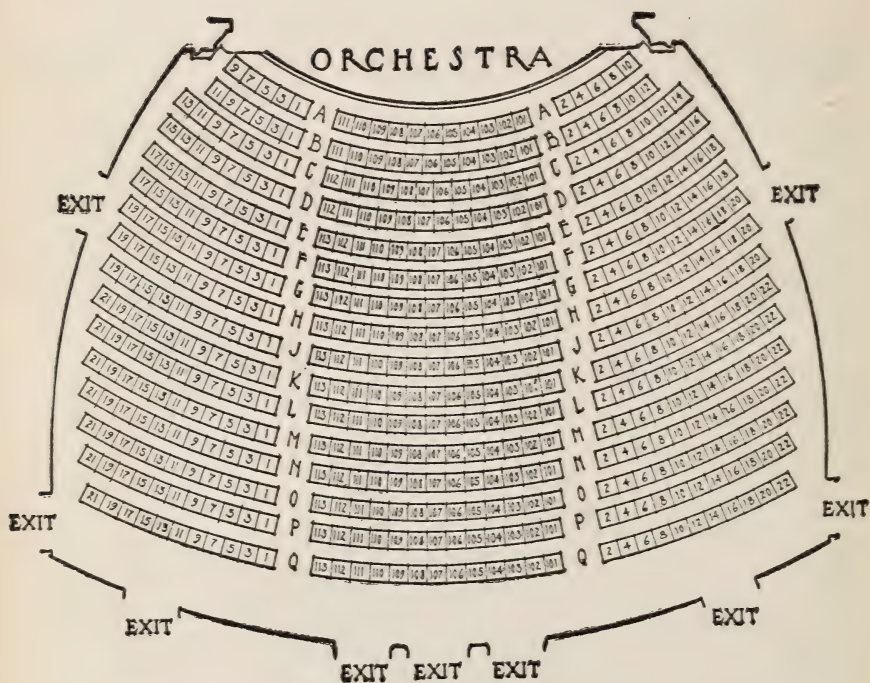

WILBUR THEATRE
250 Tremont Street
Tel.—Beach 4520