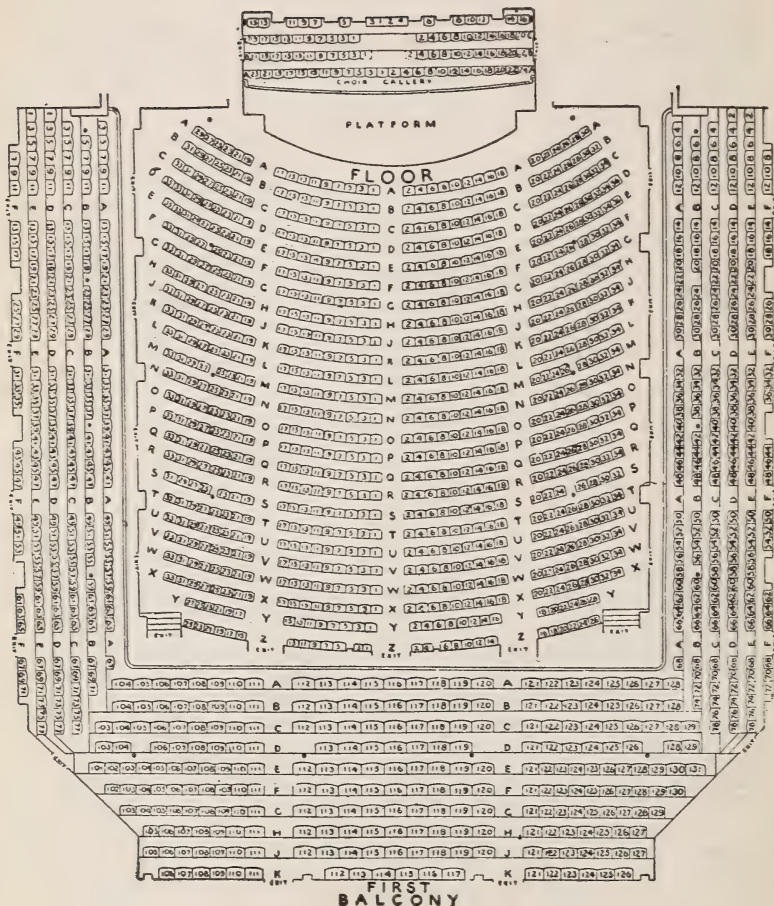

TREMONT TEMPLE

76-88 Tremont Street
Tel. Congress—2330