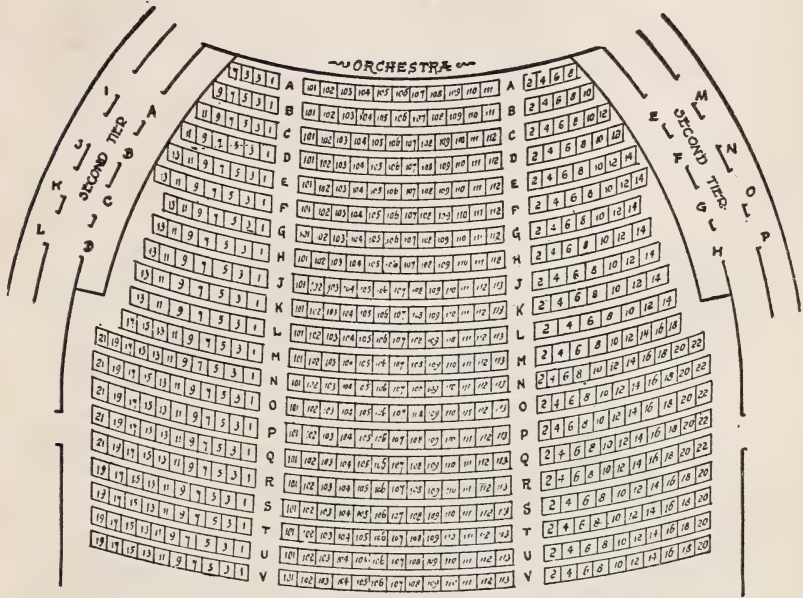

SHUBERT THEATRE
265 Tremont Street
Tel. Beach—4520