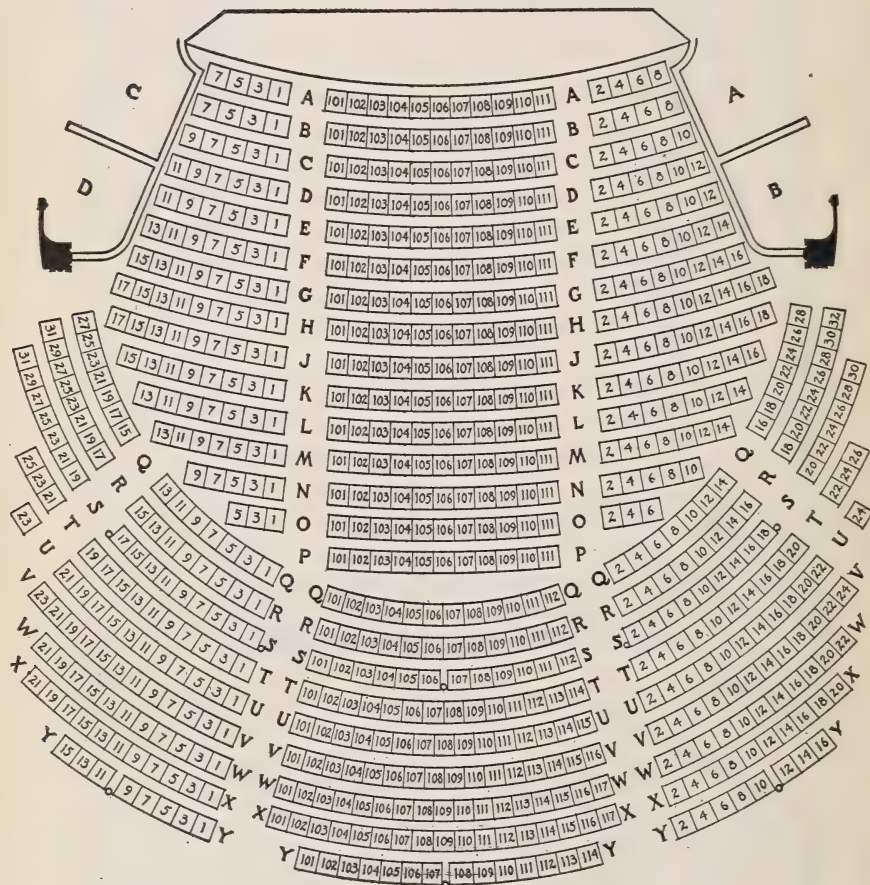

TREMONT THEATRE
176 Tremont Street
Tel. Beach—0608

· ORCHESTRA ·