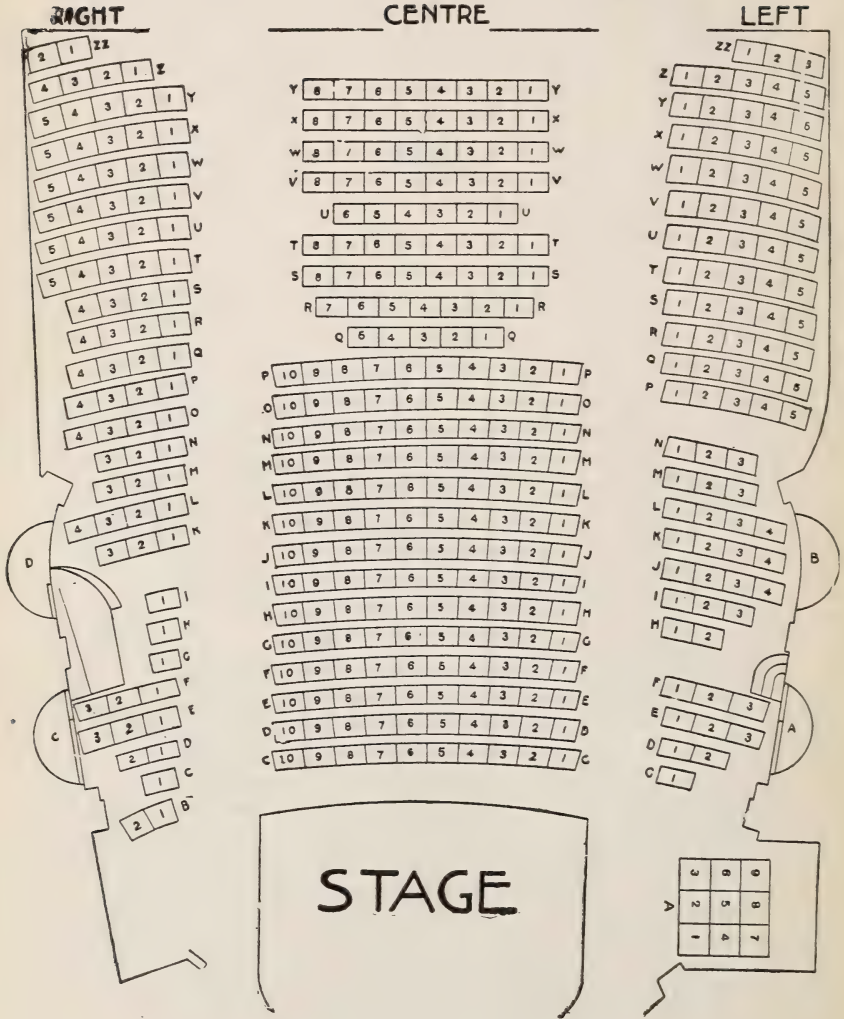

STEINERT HALL
162 Boylston
Tel. Beach—1330