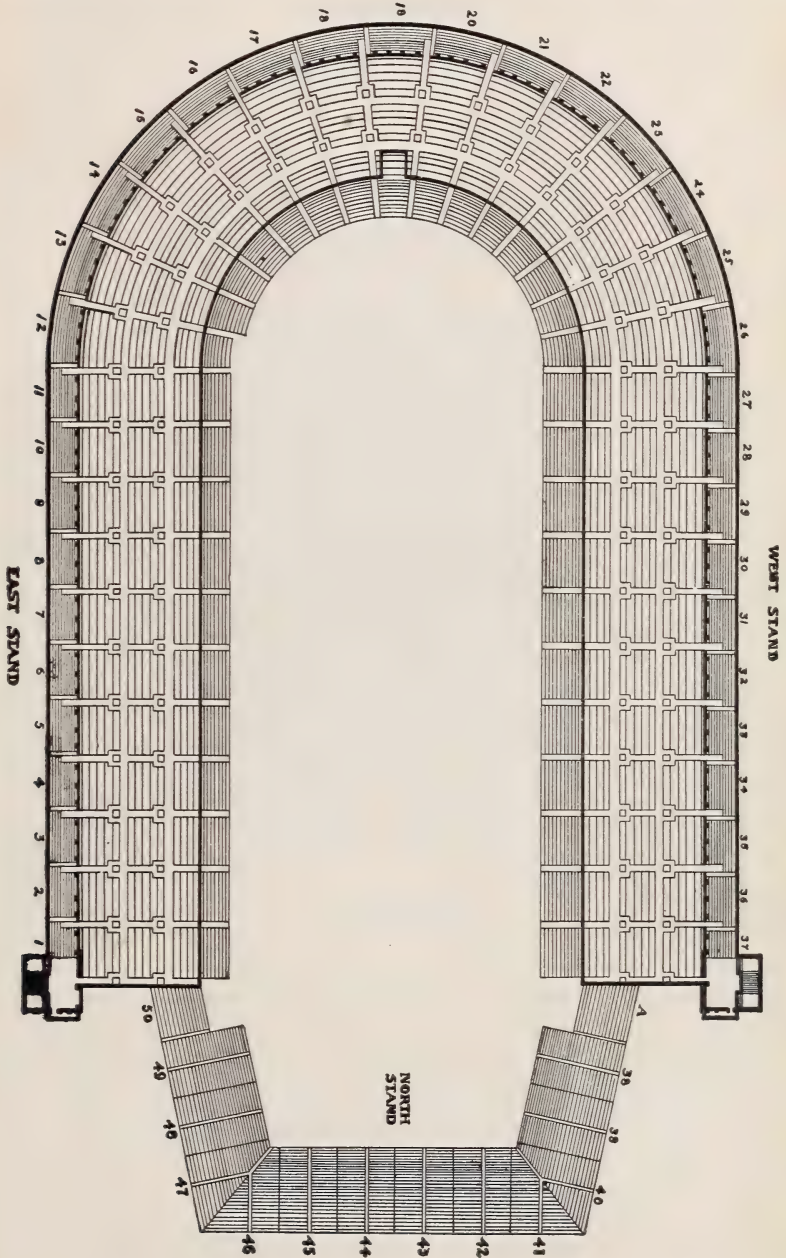

HARVARD STADIUM

895

Telephone University 4720

Seating Capacity 43,000