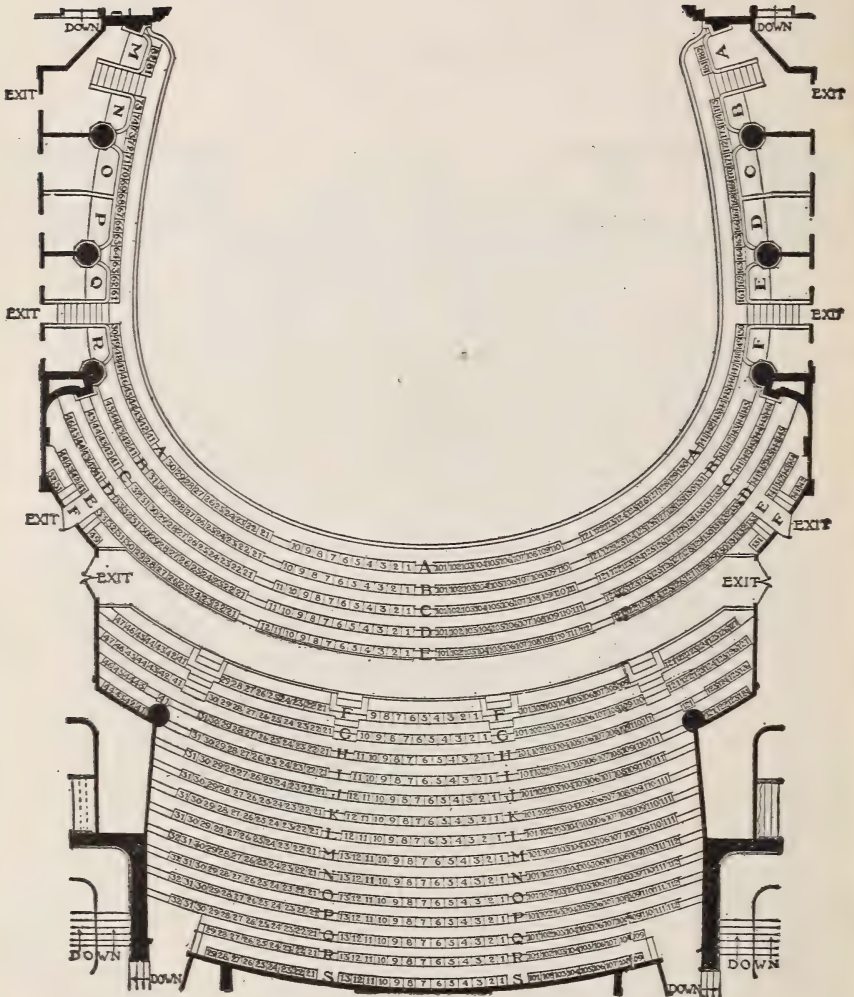

BOSTON OPERA HOUSE

Balcony