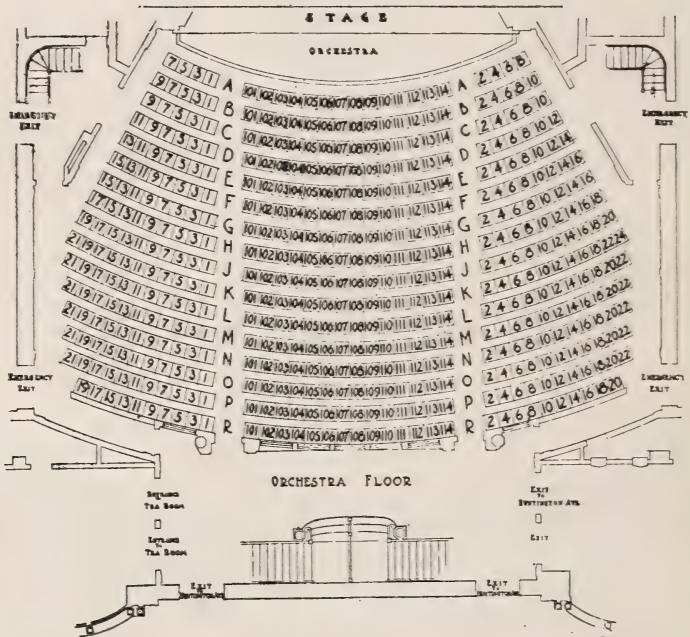

THE REPERTORY THEATRE OF BOSTON

Managements, The Jewett Repertory Theatre Fund, Inc.

264 Huntington Avenue

Telephone Back Bay 7000