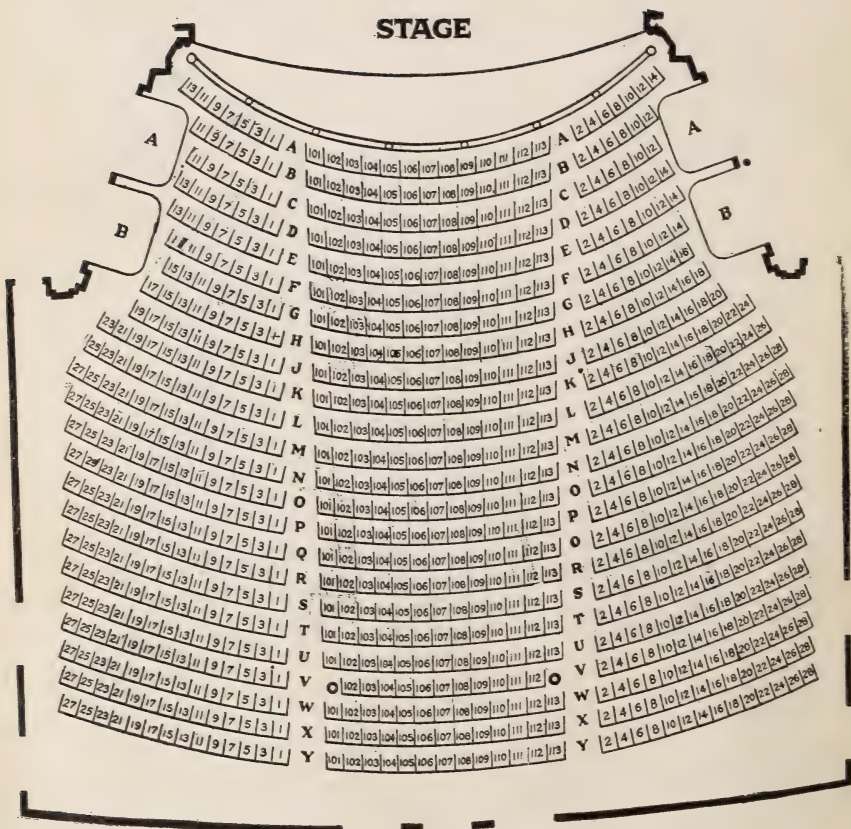

ST. JAMES THEATRE
239 Huntington Avenue
Tel. Back Bay 0202
Orchestra