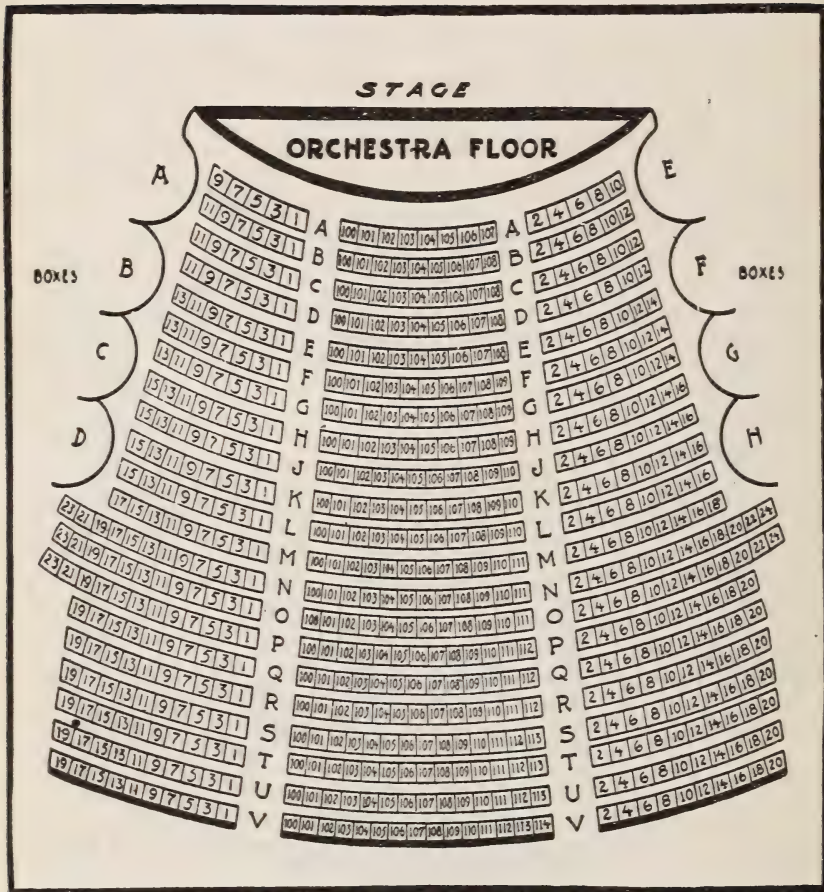

MAJESTIC THEATRE

217 Tremont Street

Tel. Beach—4520