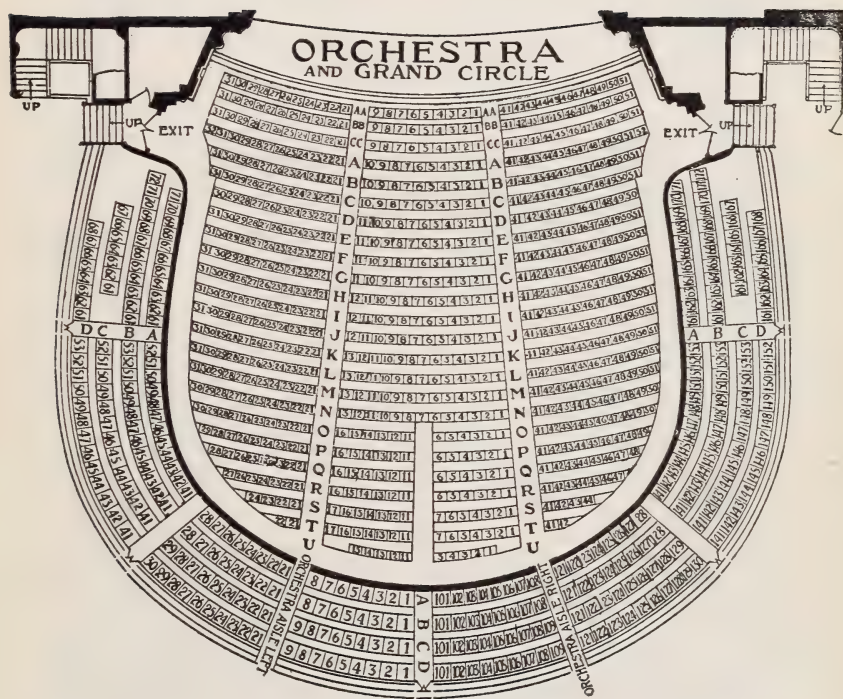

BOSTON OPERA HOUSE
Orchestra and First Tier Boxes
335 Huntington Avenue
Tel. Beach—4520