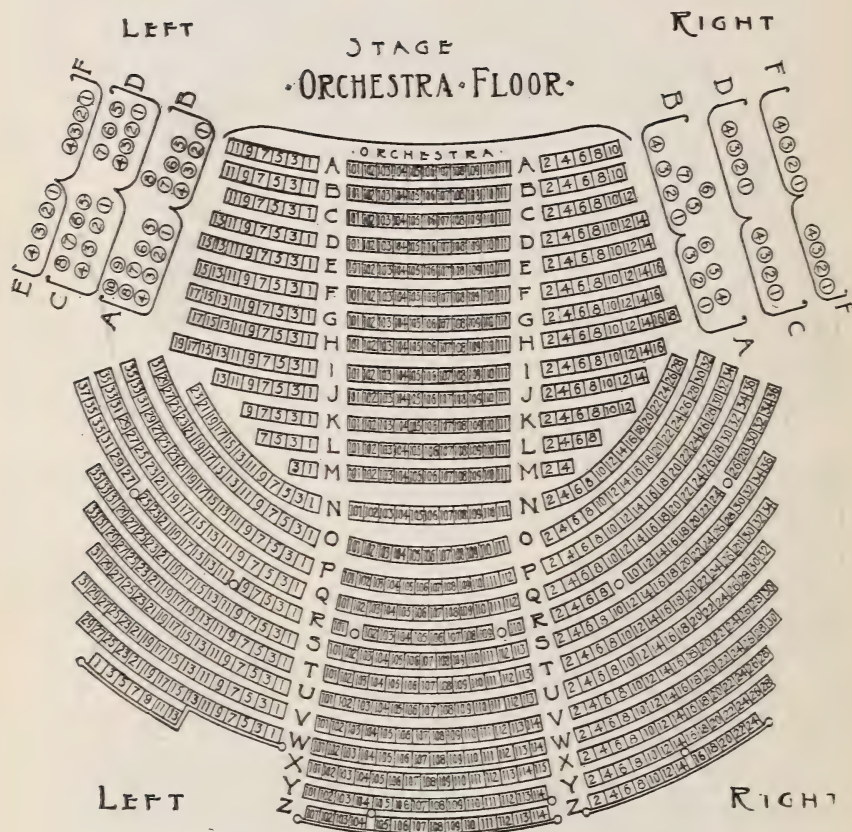

B. F. KEITH'S THEATRE
545 Washington Street
Tel. Beach 1724