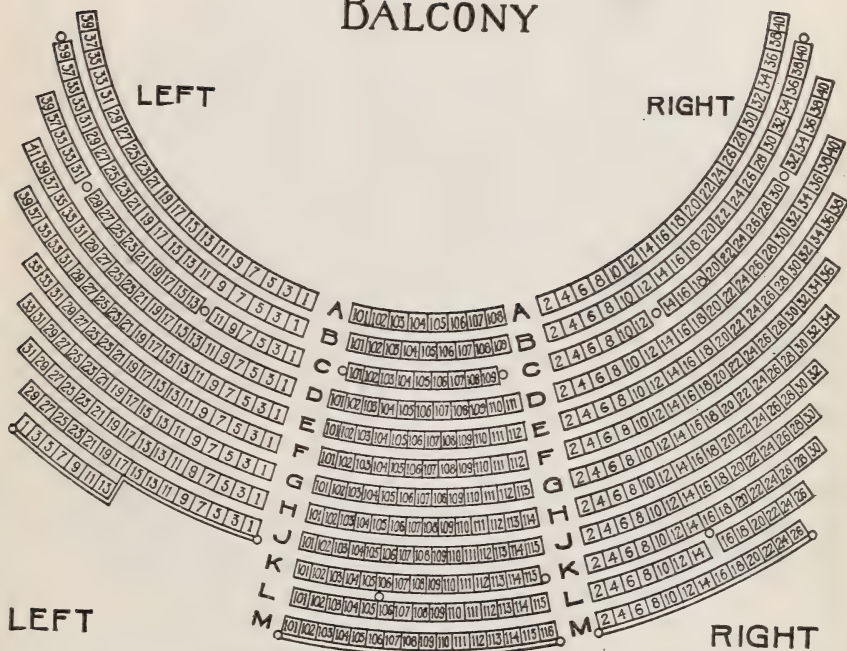

STAGE

BALCONY