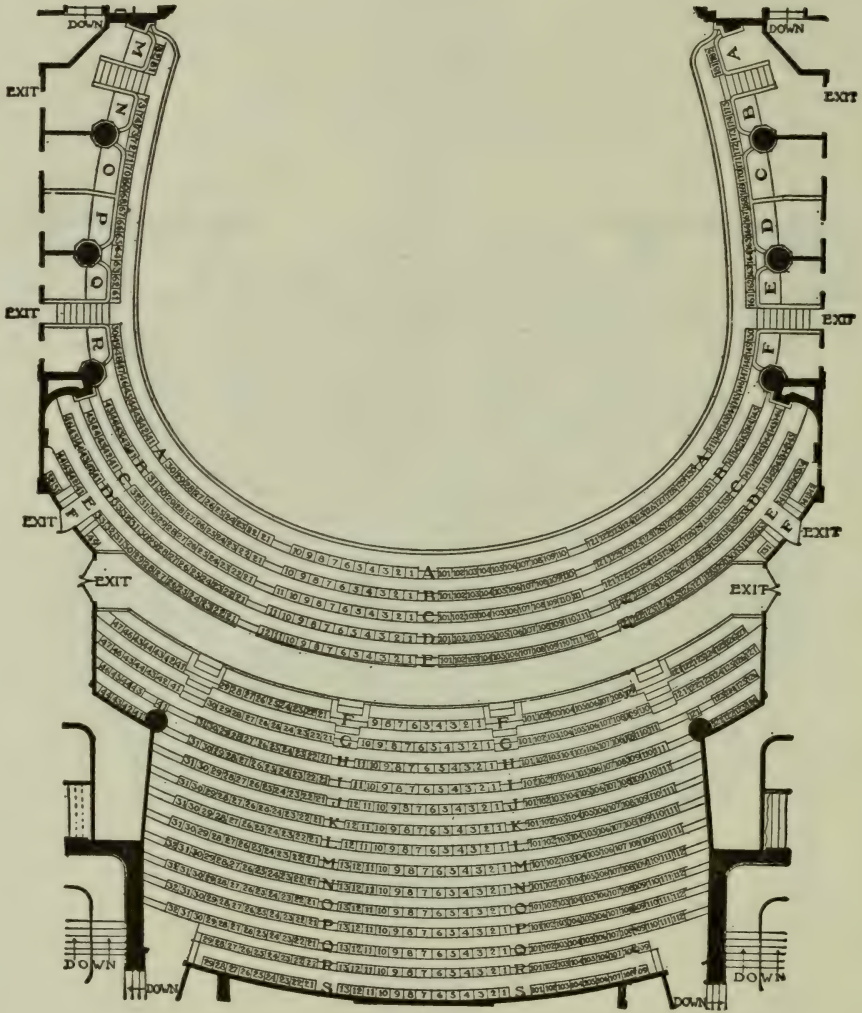

BOSTON OPERA HOUSE

Balcony