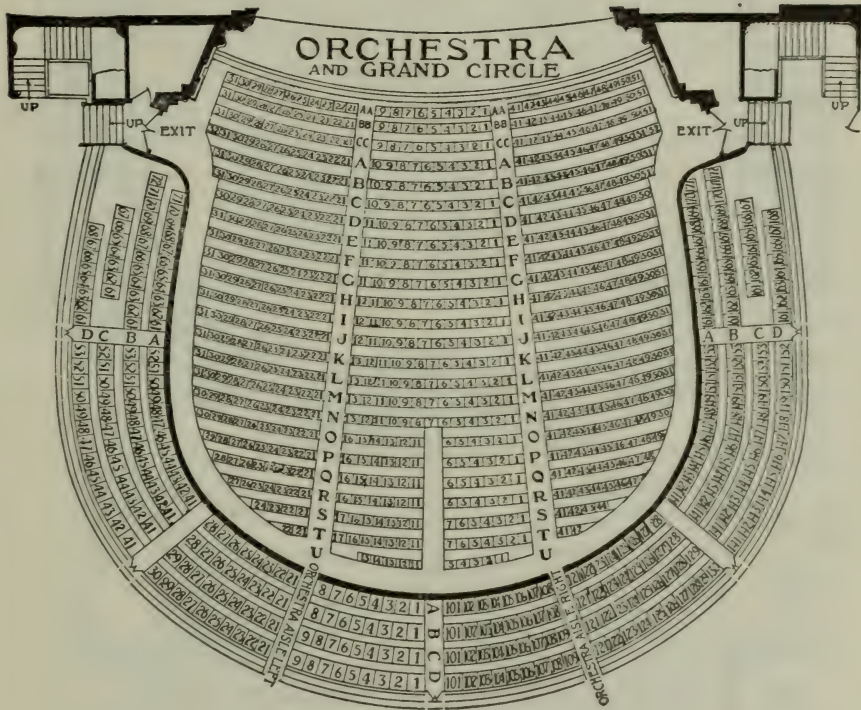

BOSTON OPERA HOUSE
Orchestra and First Tier Boxes
335 Huntington Avenue
Tel. HANcock—4520