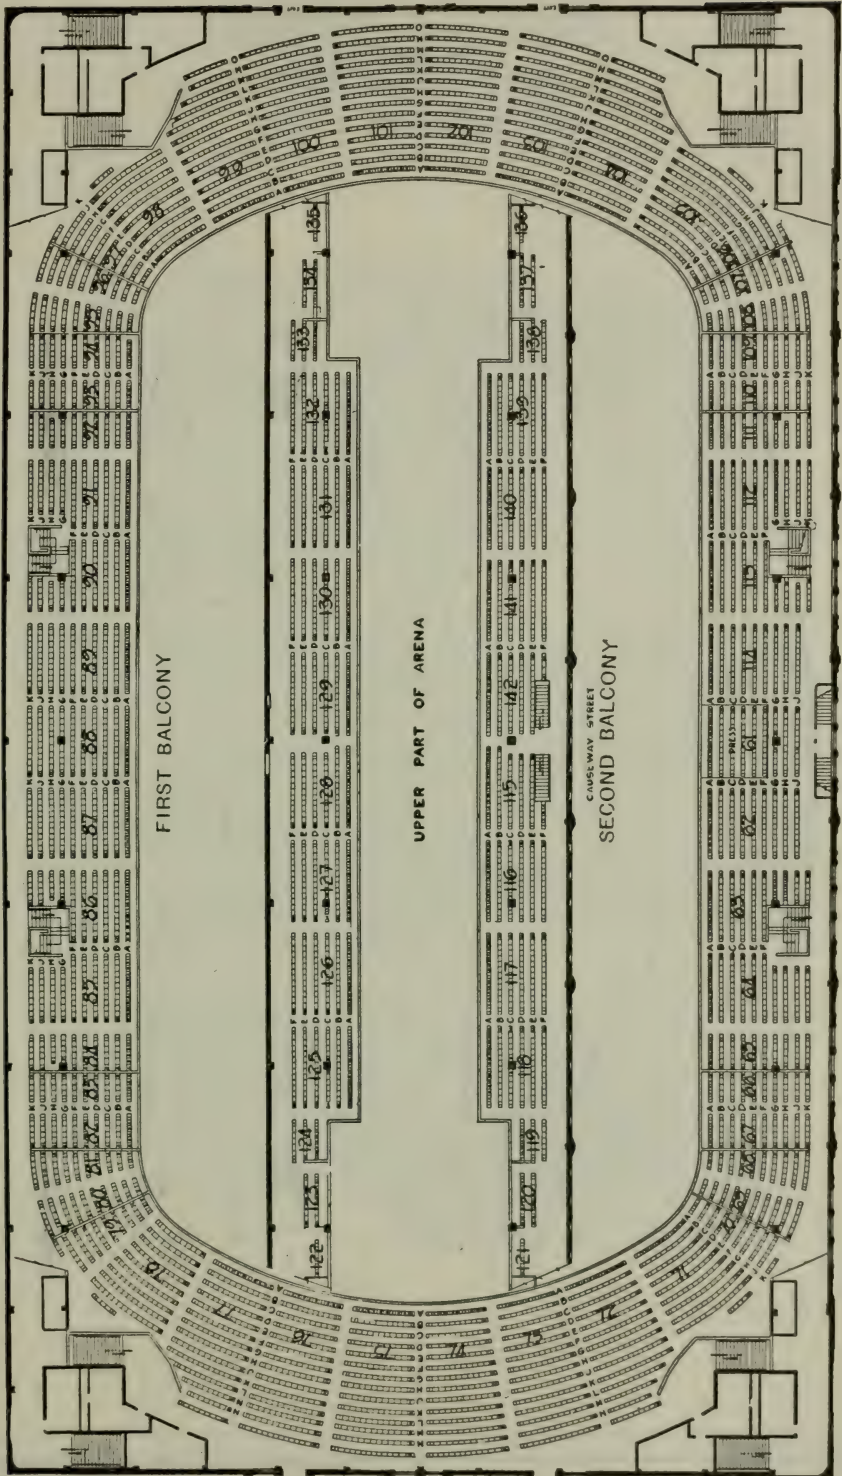

BOSTON GARDEN