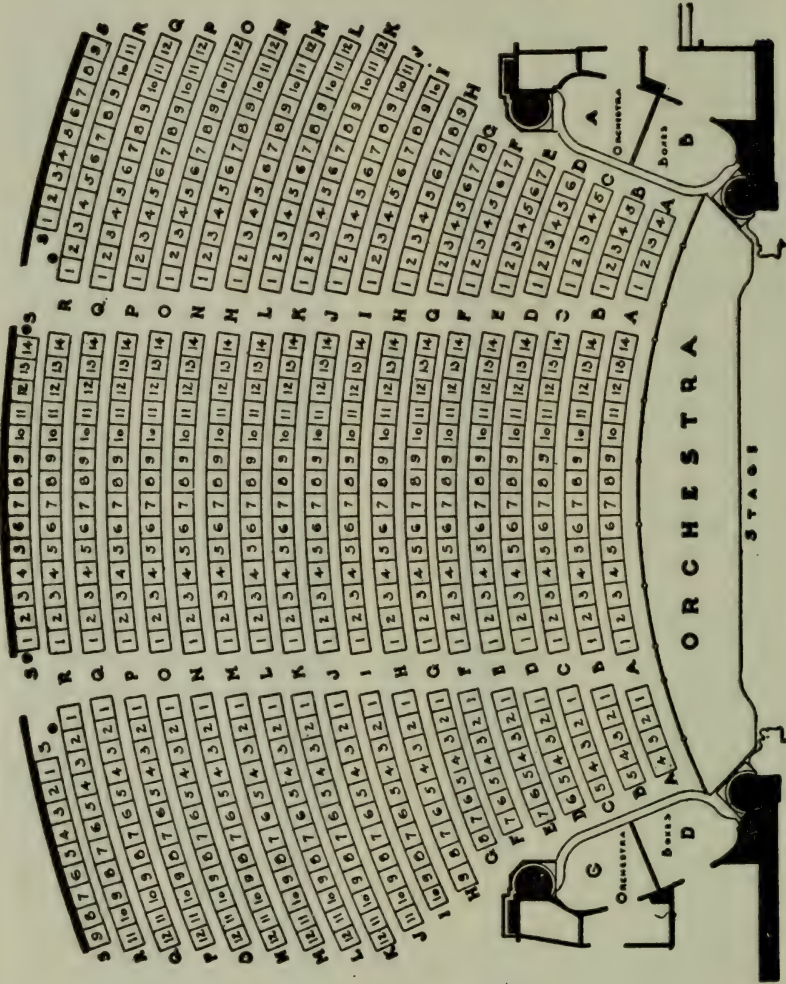

COLONIAL THEATRE

100 Boylston Street

Tel. HANcock—0166