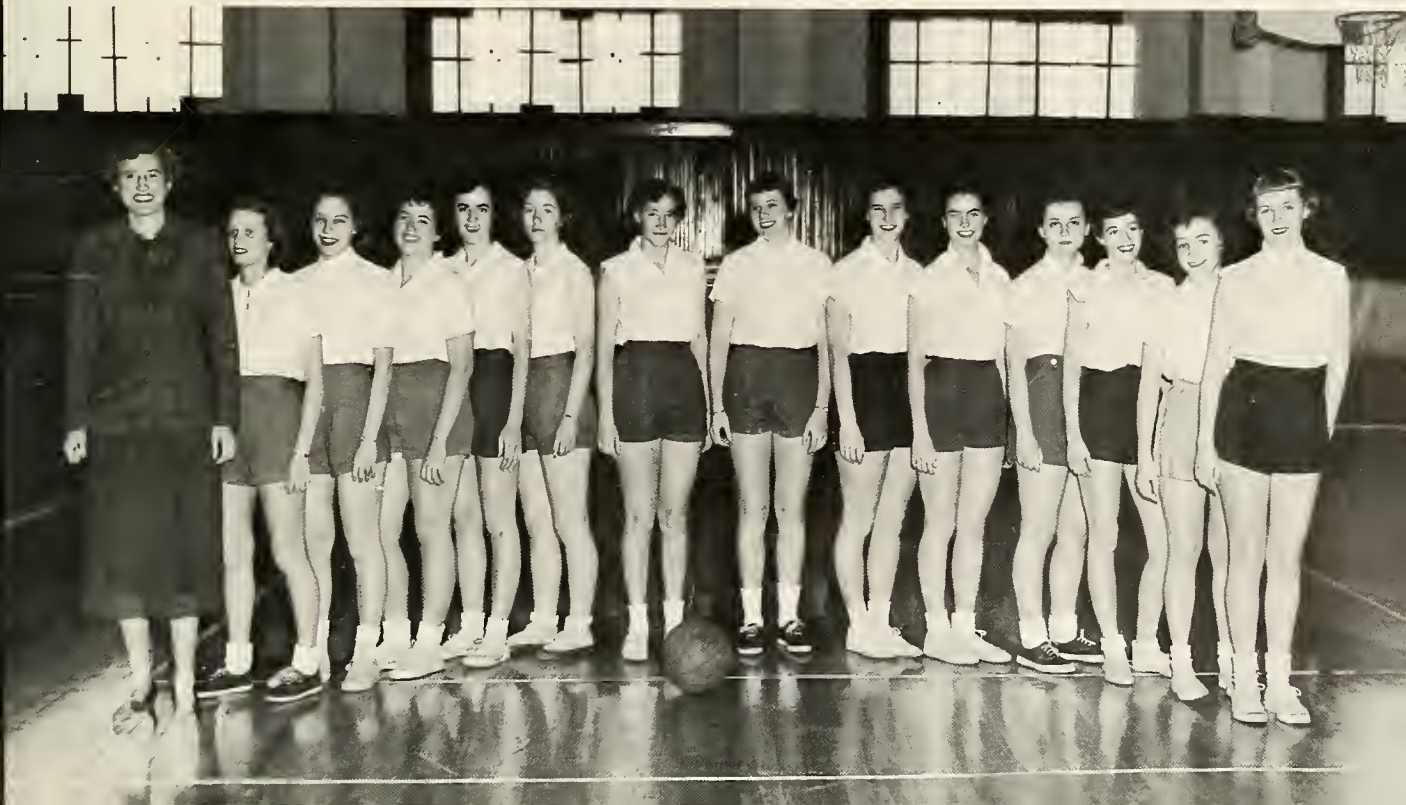

girls' basketball

Although they didn't have a perfect season, the Buffettes enjoyed meeting and playing other schools in the area. After all, records don't mean everything. As many of the members are freshmen, we see a more successful team in the future.

The team is coached by Miss Mynatt with Shirley Dougherty as captain.