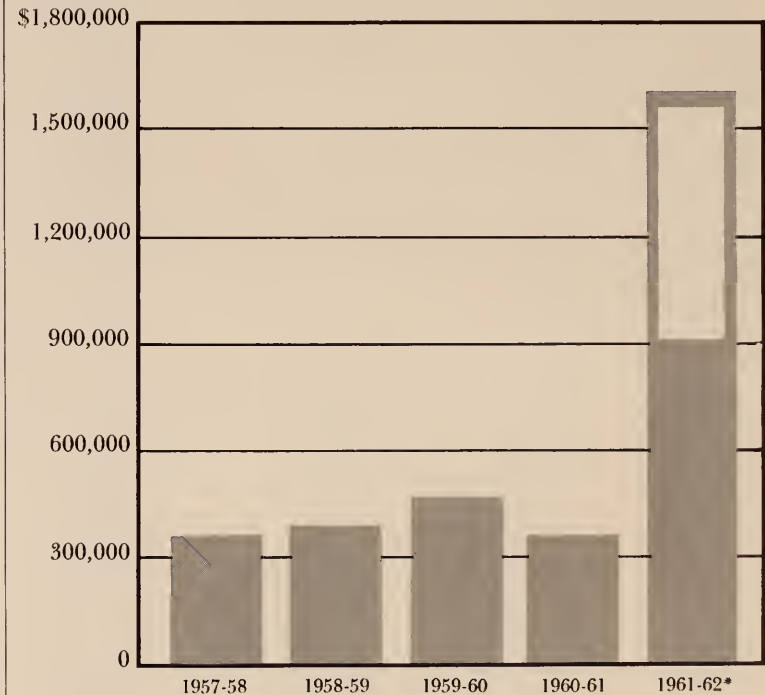

CORPORATIONS MATCHING GIFTS

Aetna Life Insurance Company	Hercules Powder Company
American Brake Shoe Foundation	International Business Machines
Armstrong Cork Company	Kidder, Peabody and Company
The Brown Foundation	Manufacturers Hanover Trust Company
Burlington Mills	Rust Engineering Company
Chase Manhattan Bank	Rust Engineering Foundation
Dow Chemical Company	Scott Paper Company
Ford Motor Company	Western Publishing Company
General Foods Fund	Young and Rubicam Foundation

Corporations included among VFIC and local donors:

Allen Morrison Sign Co.	Lynchburg Federal Savings & Loan Co.
Caskie Paper Co.	Lynchburg Foundry Co.
Clark, Nexsen & Owen	Lynchburg National Bank & Trust Co.
Cooperative Building and Loan Co.	Montague Betts Co., Inc.
Craddock Terry Shoe Co.	Morton Manufacturing Co.
Duti Duds	Peoples National Bank & Trust Co.
First National Trust & Savings Bank	Schewel Furniture Co.
C. B. Fleet Co.	James A. Scott & Son, Inc.
Glamorgan Pipe & Foundry Co.	Strother Drug Co.
Hill City Tobacco Co.	Taylor Brothers
Hoskins Motor Co.	Thompson & McKinnon
Imperial Coal Sales Co.	Virginia Greenstone Co., Inc.

THE SWEET BRIAR FUND

*The unshaded area represents the anonymous gift of $711,426 with life-income reserved.