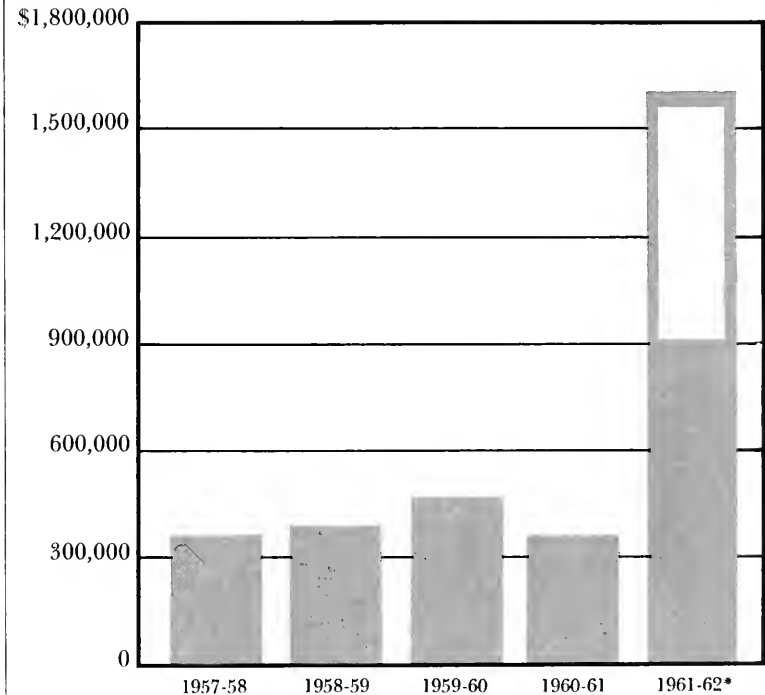

CORPORATIONS MATCHING GIFTS

Aetna Life Insurance Company American Brake Shoe Foundation Armstrong Cork Company The Brown Foundation Burlington Mills Chase Manhattan Bank Dow Chemical Company Ford Motor Company General Foods Fund	Hercules Powder Company International Business Machines Kidder, Peabody and Company Manufacturers Hanover Trust Company Rust Engineering Company Rust Engineering Foundation Scott Paper Company Western Publishing Company Young and Rubicam Foundation

Corporations included among VFIC and local donors:

Allen Morrison Sign Co. Cas kie Paper Co. Clark, Nexsen & Owen Cooperative Building and Loan Co. Craddock Terry Shoe Co. Duti Duds First National Trust & Savings Bank C. B. Fleet Co. Glamorgan Pipe & Foundry Co. Hill City Tobacco Co. Hoskins Motor Co. Imperial Coal Sales Co.	Lynchburg Federal Savings & Loan Co. Lynchburg Foundry Co. Lynchburg National Bank & Trust Co. Montague Betts Co., Inc. Morton Manufacturing Co. Peoples National Bank & Trust Co. Schewel Furniture Co. James A. Scott & Son, Inc. Strother Drug Co. Taylor Brothers Thompson & McKinnon Virginia Greenstone Co., Inc.

THE SWEET BRIAR FUND

*The unshaded area represents the anonymous gift of $711,426 with life-income reserved.