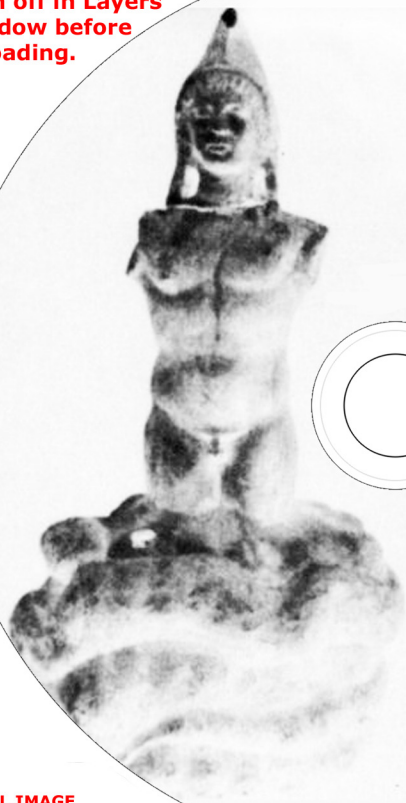

TEMPLATE IS ON!
Turn off in Layers
Window before
uploading.

**FULL COLOR
ON WHITE
DISC**

**FINAL IMAGE
MUST BE SQUARE
WITHOUT CIRCULAR MASKS.**

**Save as 300 dpi
BMP or JPEG file
in RGB color mode.**