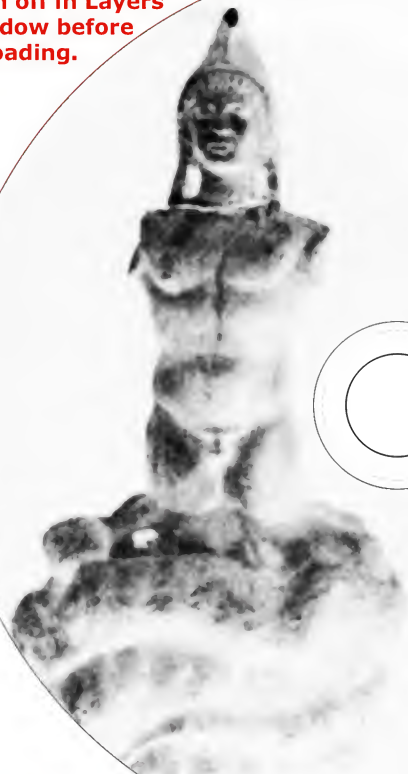

TEMPLATE IS ON!
Turn off in Layers
Window before
uploading.

**FULL COLOR
ON WHITE
DISC**

**FINAL IMAGE
MUST BE SQUARE
WITHOUT CIRCULAR MASKS.**

**Save as 300 dpi
BMP or JPEG file
in RGB color mode.**