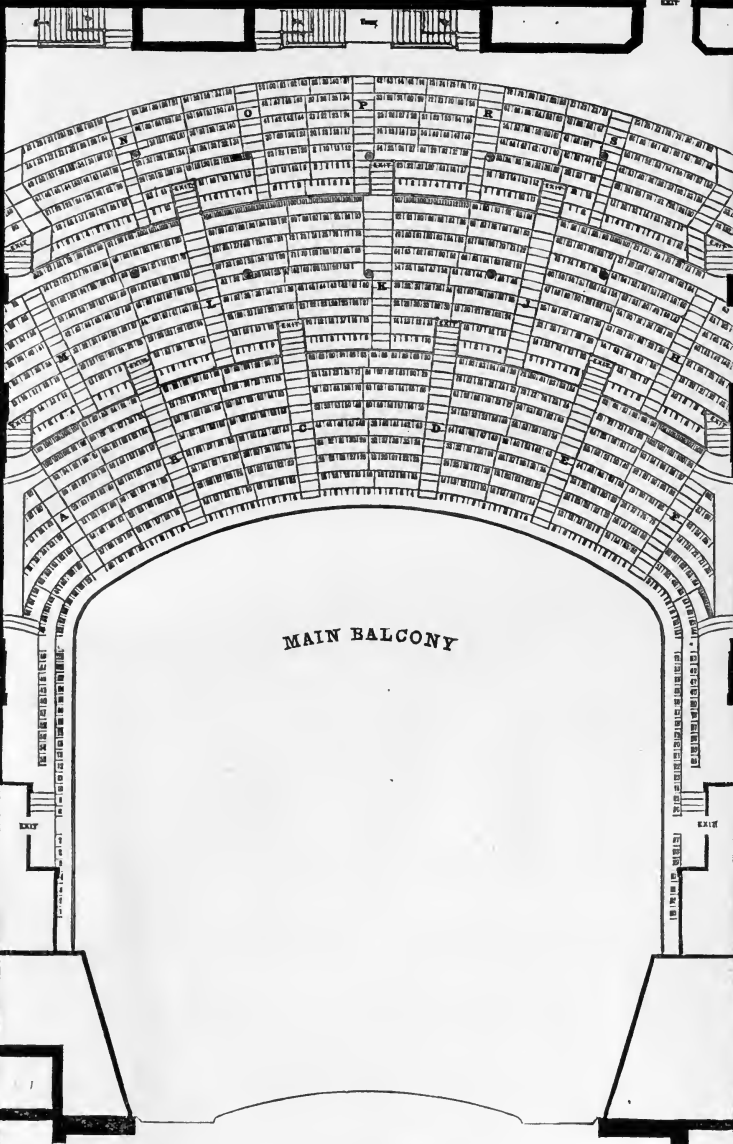

MAIN BALCONY

AUDITORIUM.