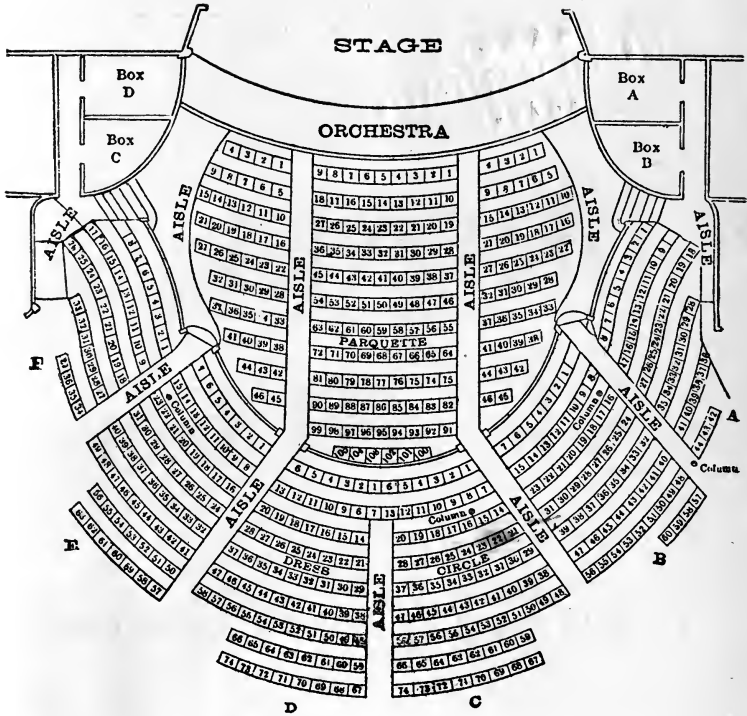

The Lewis Co.

GRAND OPERA HOUSE.