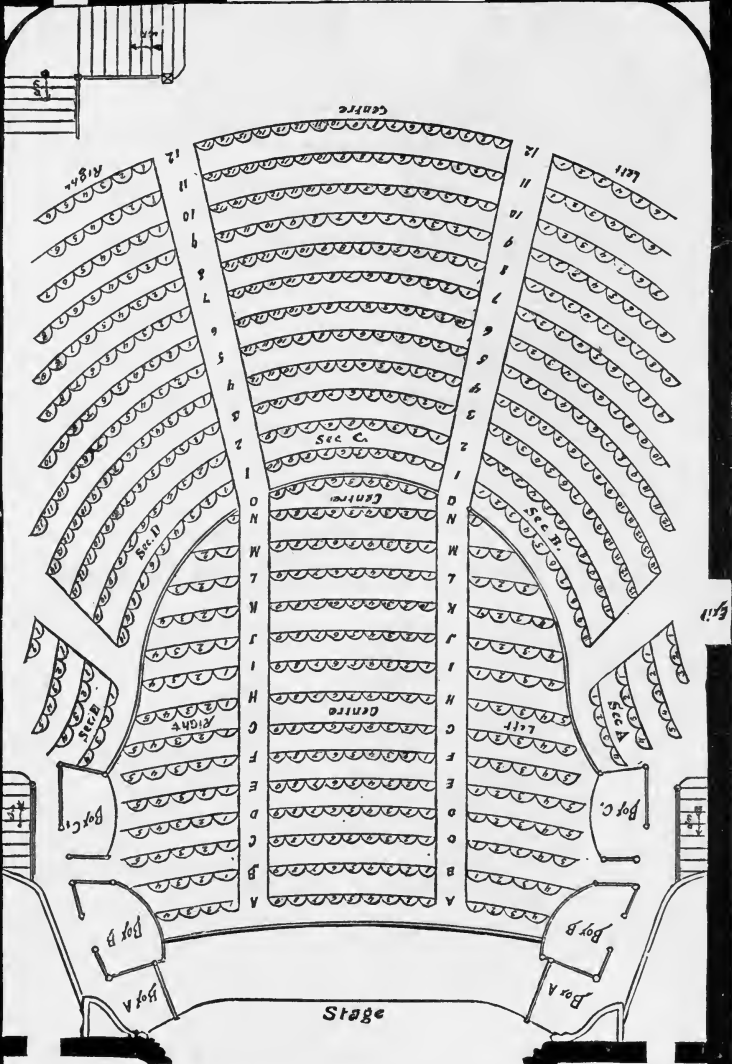

OUR CLEAN TOWEL DEPT.

Supplies towels and toilet outfits to offices, stores and factories at nominal cost. Send us your order.

G. M. MUNGER & CO.,

HOME OFFICE:

1347 Wabash Ave.

Telephone 1877.

CHICAGO OPERA HOUSE.