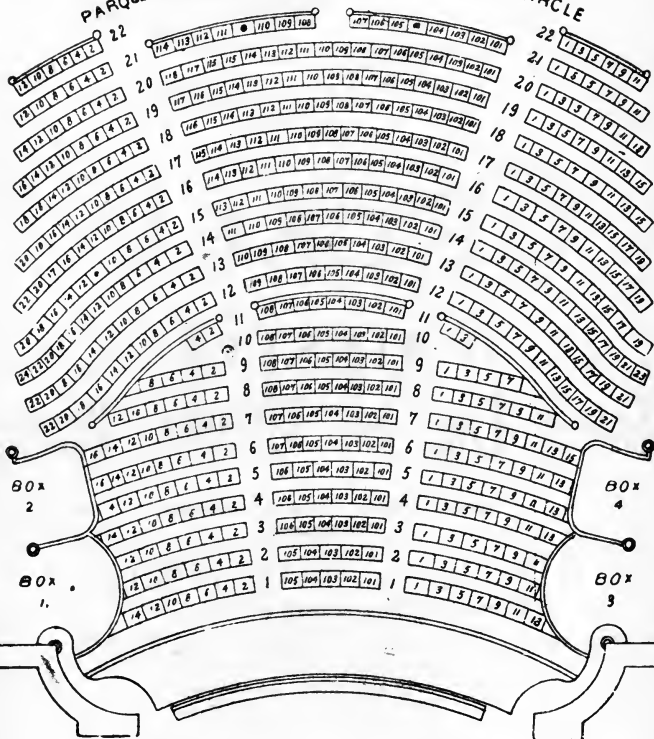

DREXEL
STABLES

171 AND 173 FORTY-THIRD STREET
CHICAGO

CARRIAGES, LIGHT LIVERY
AND BOARDING

HAVLIN'S THEATRE, CHICAGO.

PARQUETTE ORCHESTRA, PARQUETTE & DRESS CIRCLE

Parkside Floral Company

PHONE WEST-809.

1577 West Madison Street.