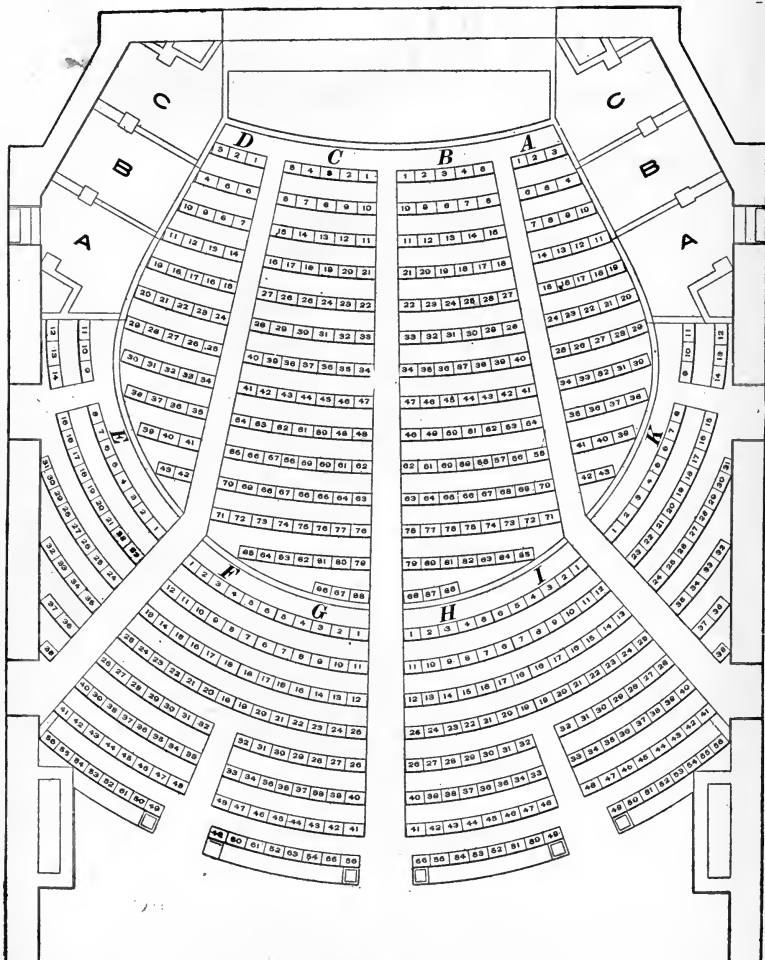

SCHILLER THEATRE.

THOS. W. PRIOR, Manager.

Chicago's Handsomest Play House, Randolph Street, Between Clark and Dearborn Streets.
The only absolutely Fire Proof Theatre in the City. The Highest and Finest Theatre Building in the World.