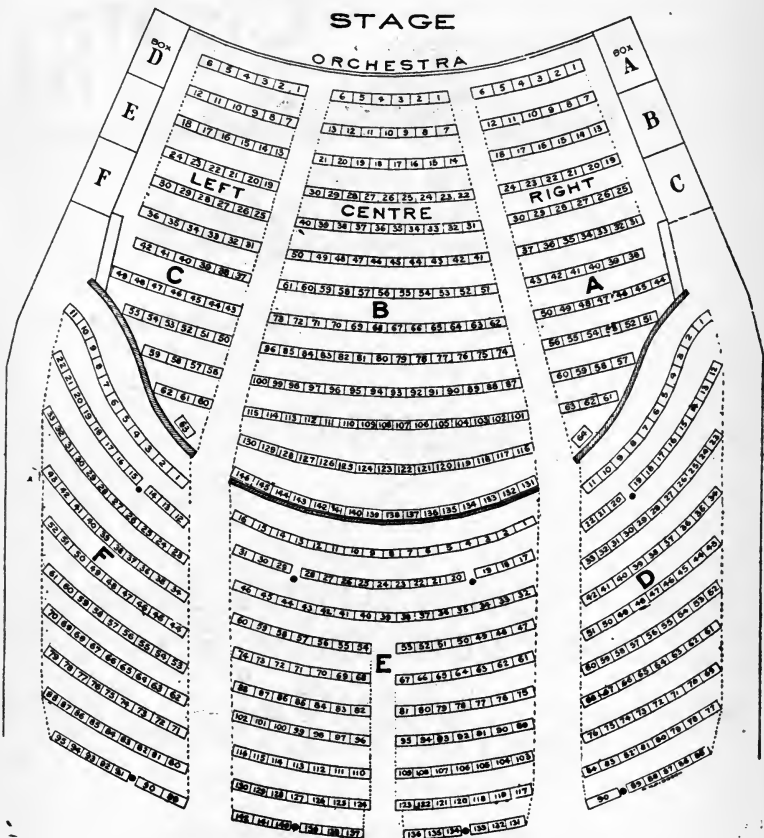

The Columbia

The Leading Theatre of Chicago.

AL. HAYMAN, New York.

WILL DAVIS, Chicago.

Proprietors and Managers.

MONROE AND DEARBORN STS.

Presents Only Highest Class Attractions.