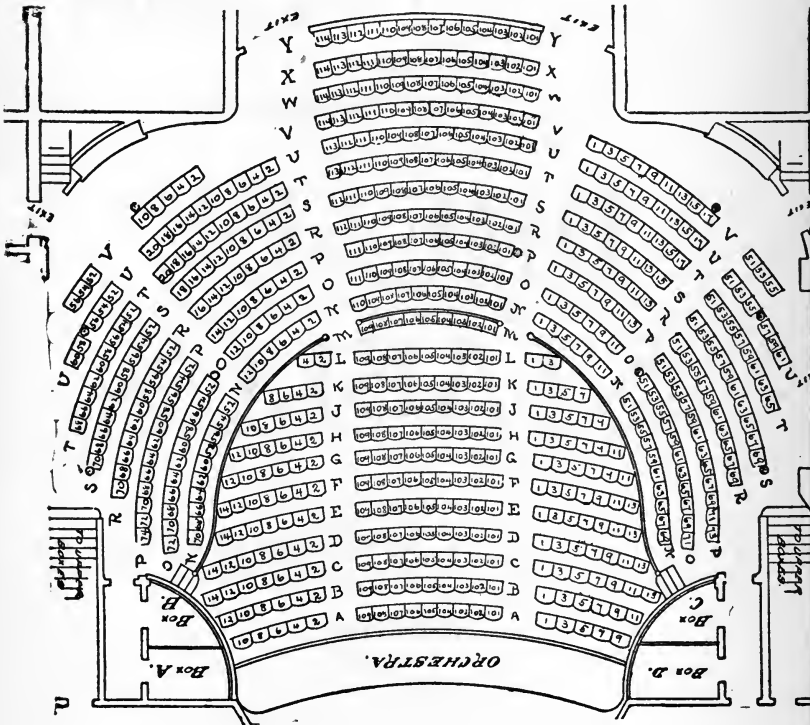

GRAND OPERA HOUSE.

Clark St., Opp. Court House.

HARRY L. HAMLIN, - - MANAGER.

Every Night. Matinees, Wednesdays and Saturdays.