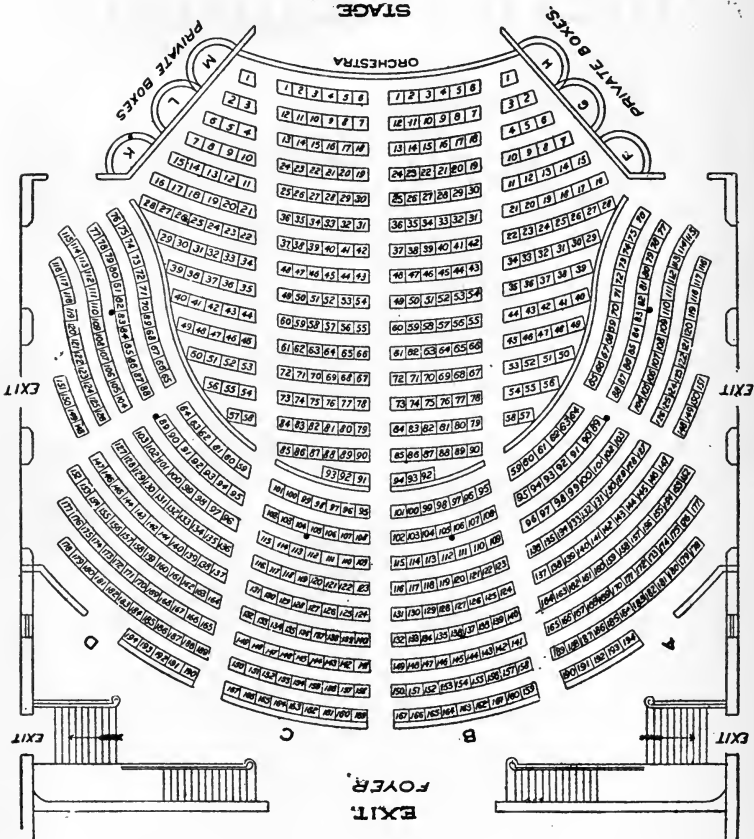

McVICKER'S THEATRE.

Thirty-eighth year under same management.