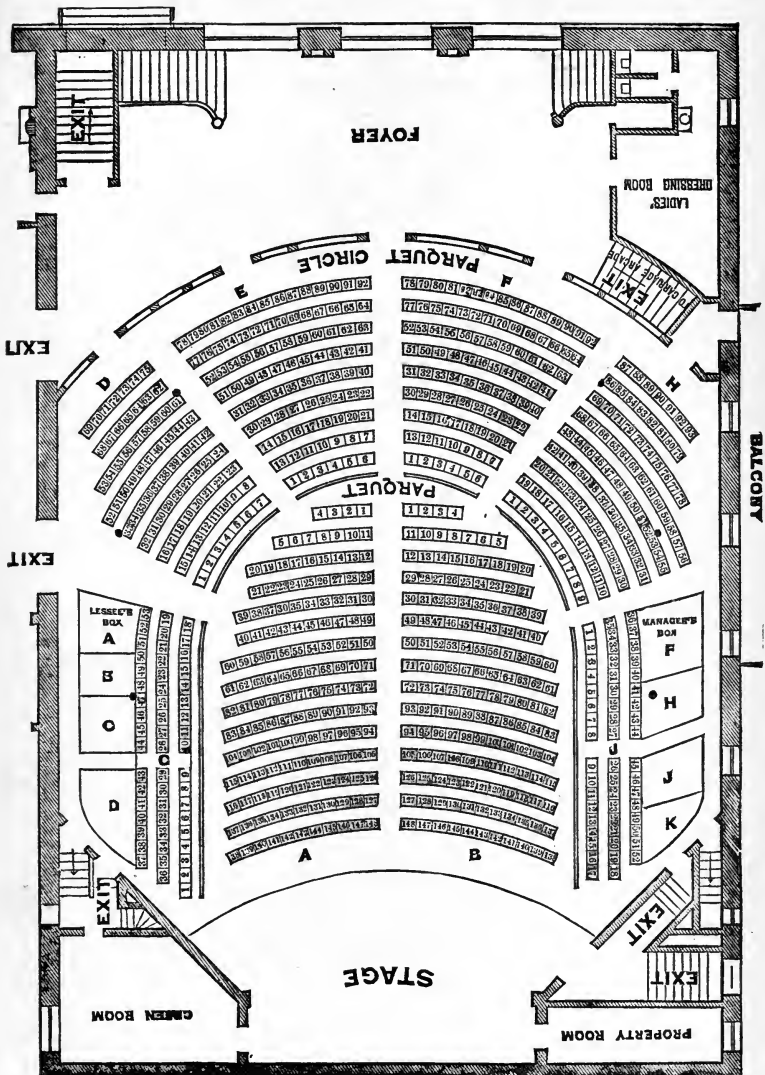

CENTRAL MUSIC HALL.

Maison Reim,

A. R. REYNOLDS

2101 Michigan Avenue

**==Importer and Manufacturer of Smart==
Tailor Gowns**

STREET COSTUMES, RECEPTION and BALL GOWNS from the latest Parisian Cuts and Models.