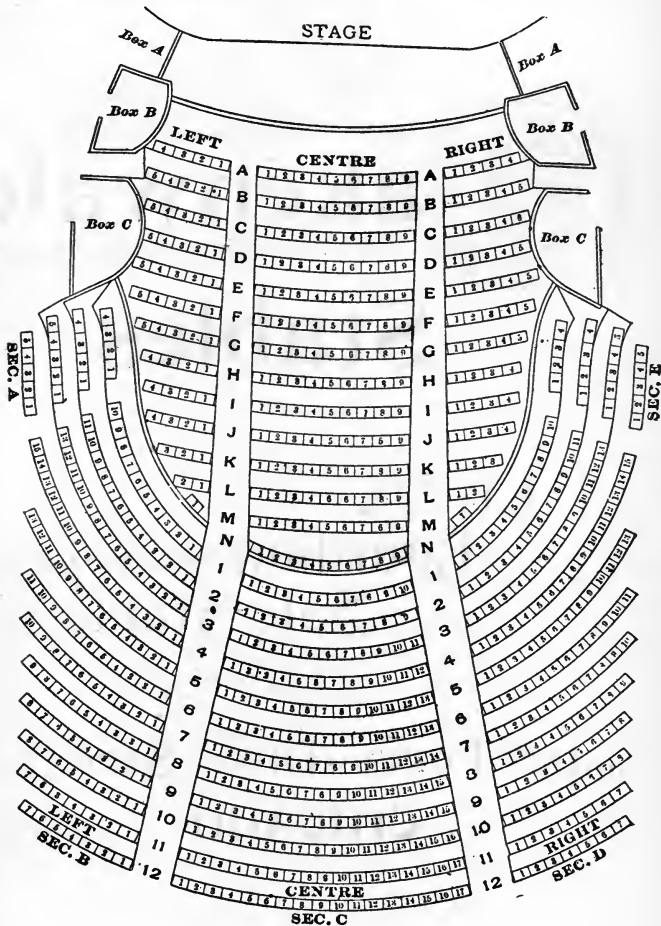

CHICAGO OPERA HOUSE.

DAVID HENDERSON, Manager.

.....Fire Proof.

American Extravaganza Company and Duquesne Theatre, Pittsburg.

NEW YORK OFFICE, 1404 BROADWAY.