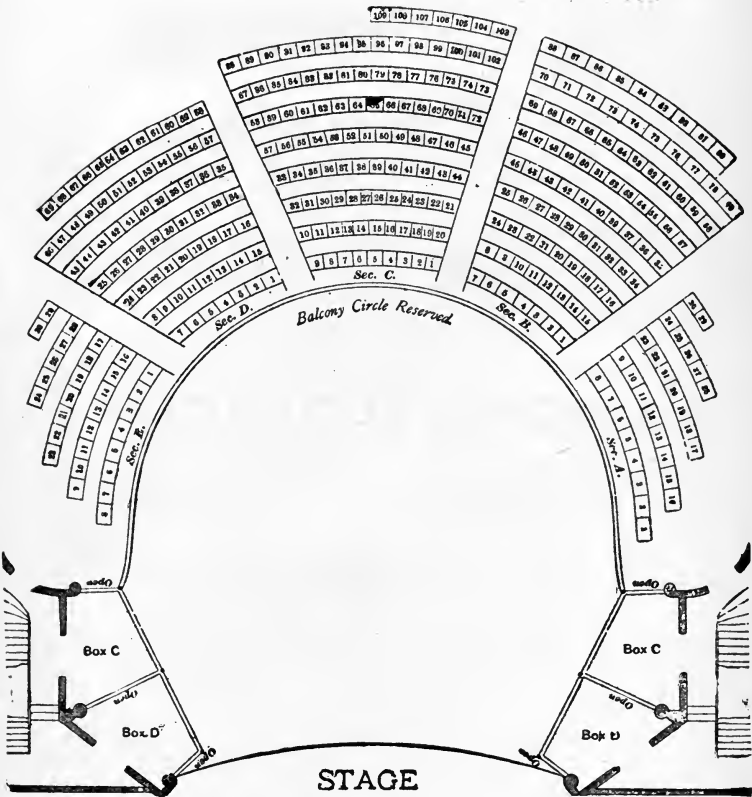

“GERONA” CIGARS.

M. J. LOPEZ & CO., New York...

“EL CETRO” CIGARS.

FINE BOX TRADE A SPECIALTY

HOOLEY'S

25th
Regular
Season.

1894
1895

RANDOLPH STREET, OPPOSITE THE CITY HALL.