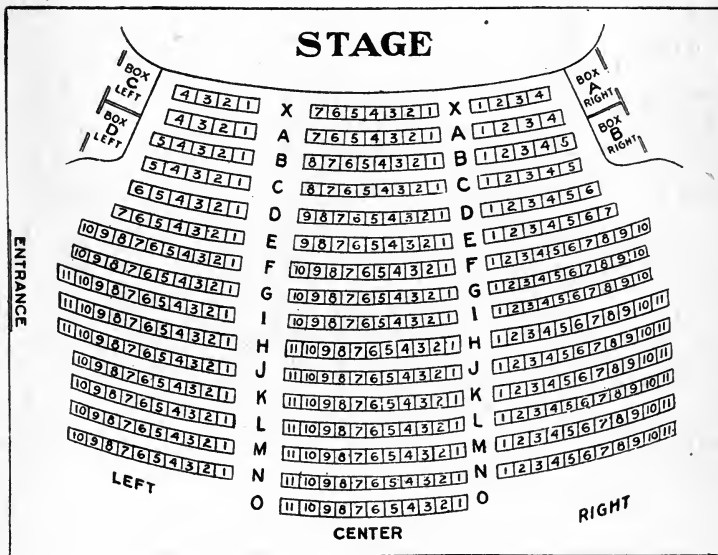

LA SALLE THEATRE

DIRECTION MORT H. SINGER

Madison Street, between Clark and La Salle

TEL. MAIN 1779

HOME OF MUSICAL COMEDY