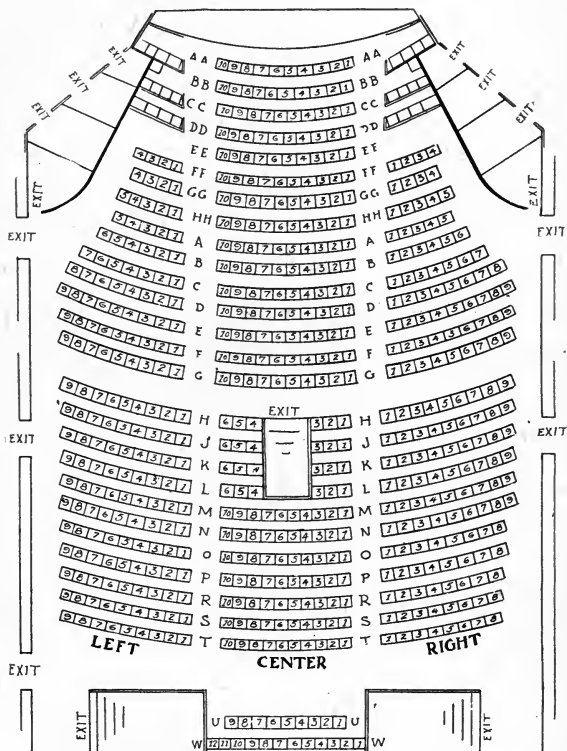

GARRICK THEATRE

MANAGEMENT MESSRS. SHUBERT

Randolph, between Clark and Dearborn Streets

Phone Central 3608

HERBERT C. DUCE, RESIDENT MANAGER

ONLY FIRST-CLASS MUSICAL AND DRAMATIC ATTRACTIONS