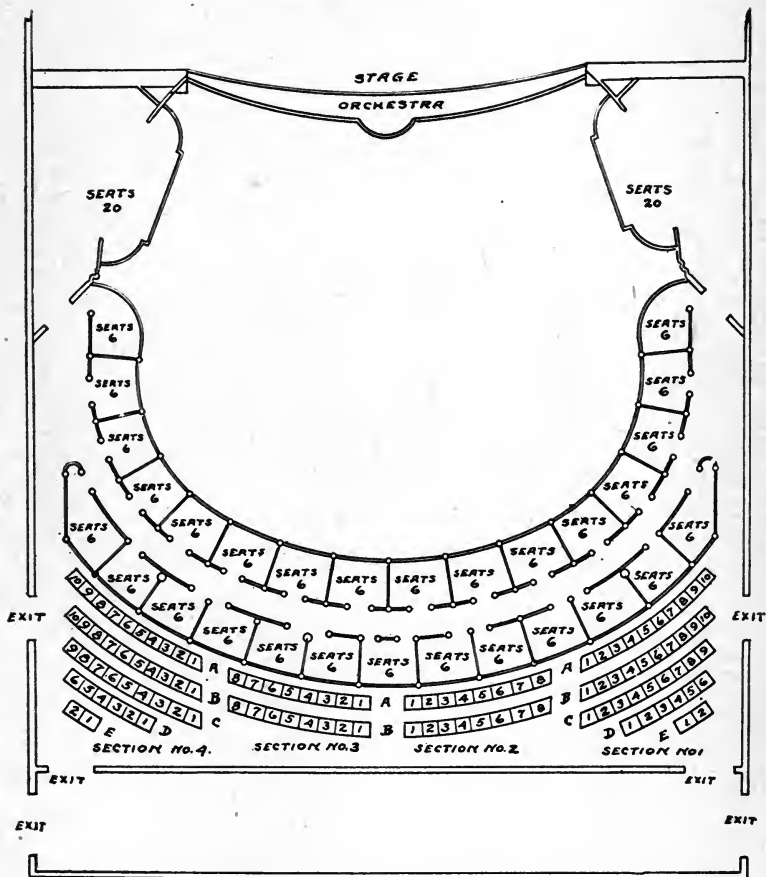

Jackson Boulevard and State St.

MAJESTIC THEATRE

Mezzanine Floor

HANS EKMAN

LADIES' AND GENTLEMEN'S

FINE TAILORING

482 NORTH CLARK ST.

PHONE LAKE VIEW 1388