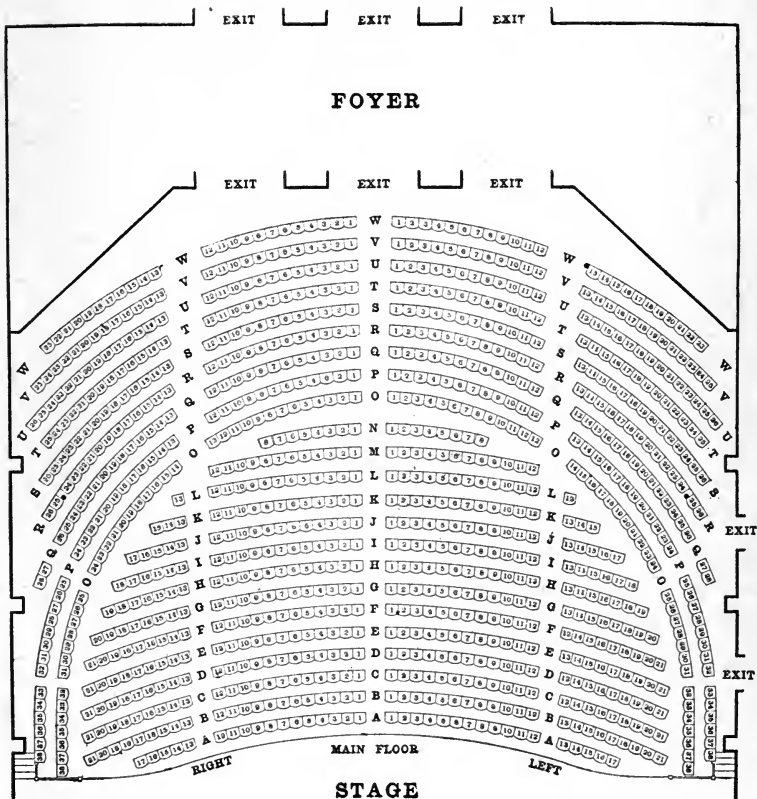

ORCHESTRA HALL

Michigan Avenue, between Jackson Boulevard

and Adams Street