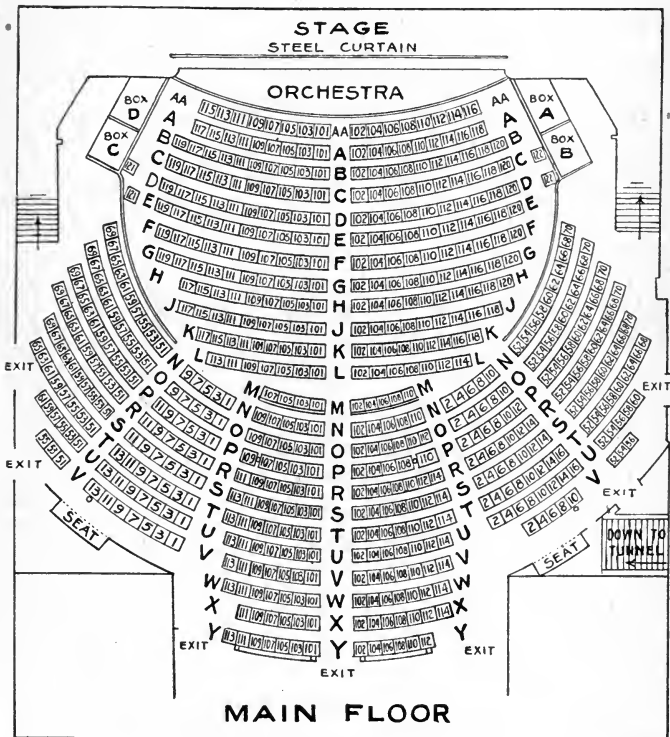

GRAND OPERA HOUSE

Clark, between Washington and Randolph Streets