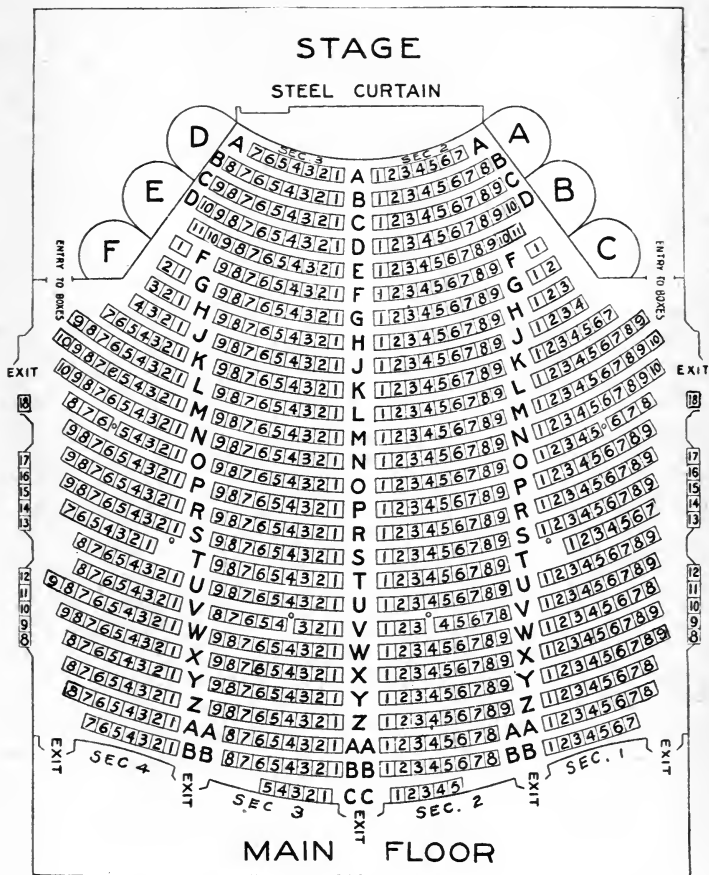

SOL. LITT, Manager

Every Night and Matinees Wednesdays and Saturdays

Madison Street, near State

Apollo Player Piano, Style K

EVERY ONE HAS 88 FINGERS

And none other in the world can equal it

The Melville Clark Apollo Player Piano