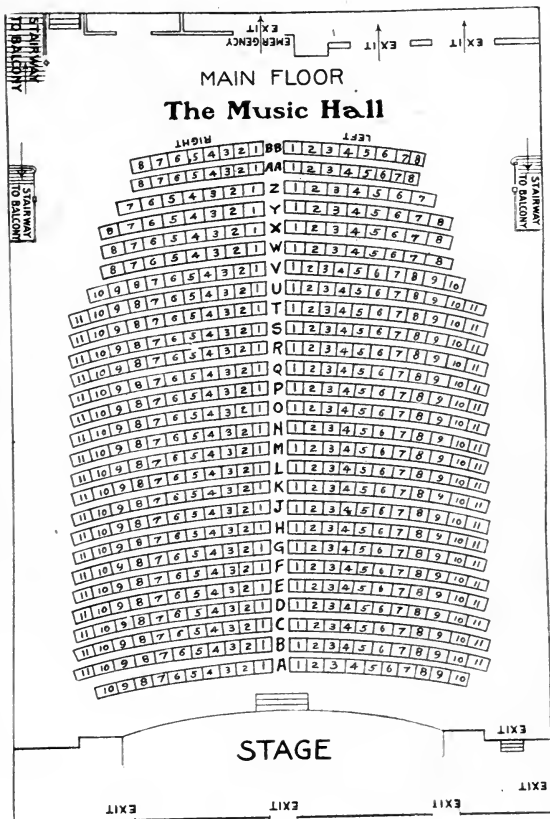

The Apollo Player Plays 58, 65 and 88 Note Music

Send for complete illustrated catalogue
to the manufacturers

Melville Clark Piano Company
Steinway Hall, Chicago

THE MUSIC HALL

Fine Arts Building

203 MICHIGAN AVENUE