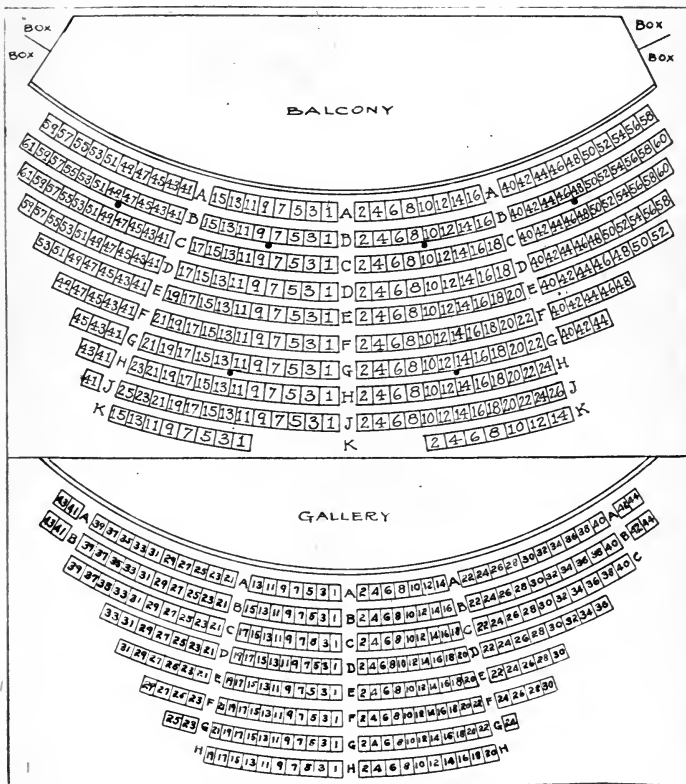

POWERS' THEATRE

Randolph and La Salle Streets

HARRY J. POWERS, Manager

TELEPHONE, MAIN 751