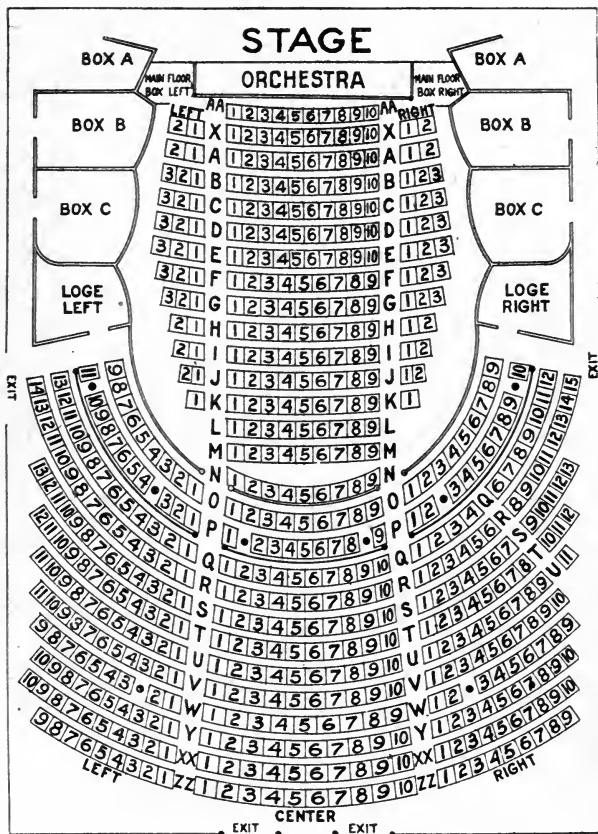

Phone Main 3380

EVERY NIGHT. MATINEES SATURDAYS, SUNDAYS,
TUESDAYS AND THURSDAYS

Popular Prices

WE HAVE IN STOCK A COMPLETE LINE OF
MANICURE AND CHIROPODISTS' INSTRUMENTS

Files
Nippers
Buffers

Nail and
Cuticle
Scissors