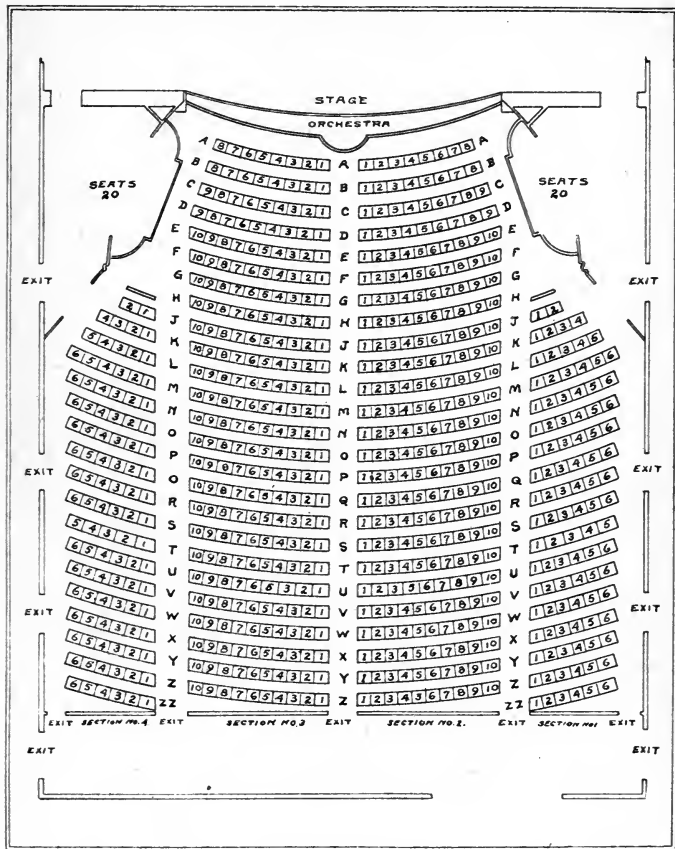

MAJESTIC THEATRE

THE FINEST
THEATRE IN AMERICA

CONTINUOUS VAUDEVILLE DAILY FROM 1 TO 10:30 P. M.

Monroe Street, Near State

LYMAN B. GLOVER, Manager

CHAS. E. KOHL, President

MAIN FLOOR