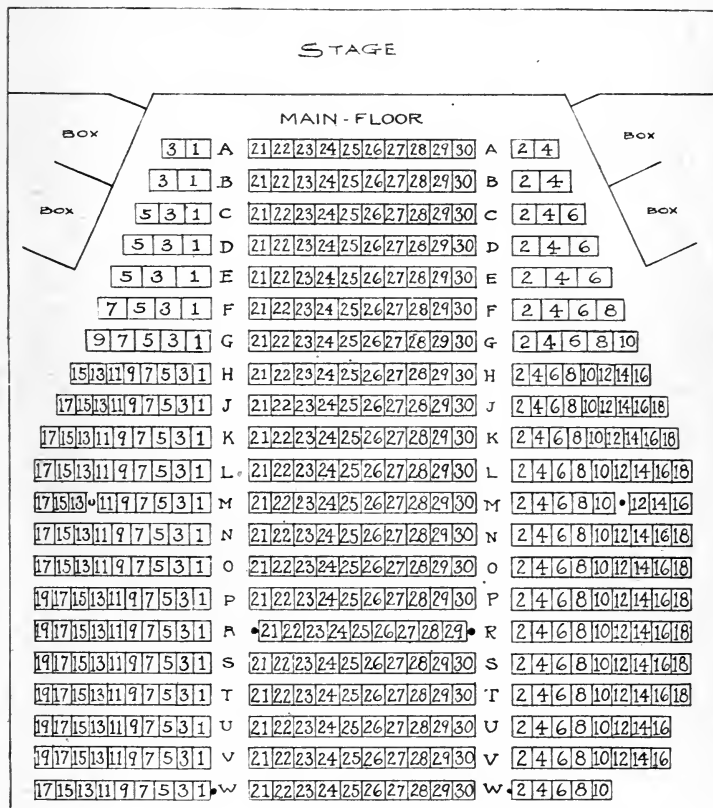

POWERS' THEATRE

Randolph and La Salle Streets

HARRY J. POWERS, Manager

TELEPHONE, MAIN 751