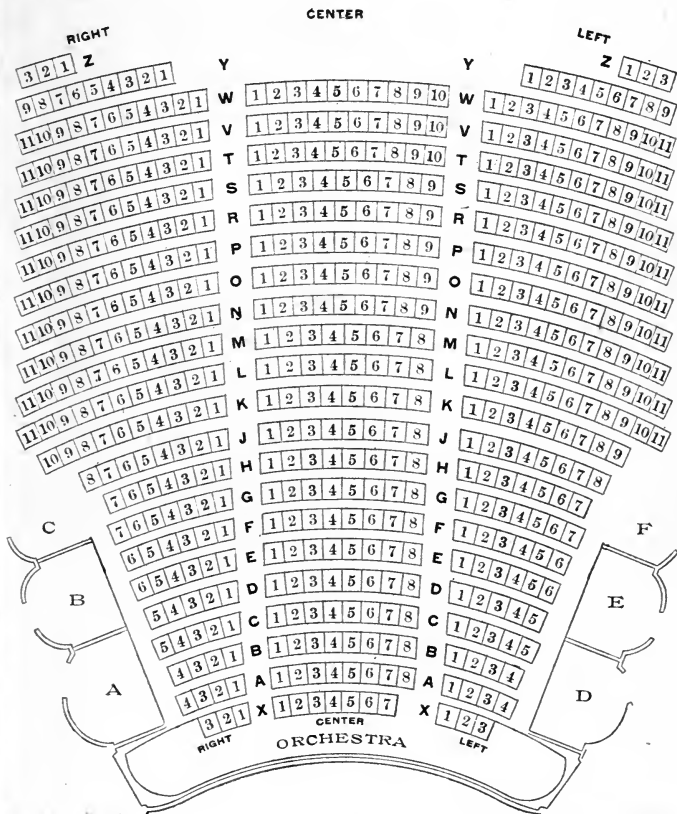

ILLINOIS THEATRE

Absolutely Fire-Proof

JACKSON BOULEVARD

HAYMAN & DAVIS Co., PROPS.

WILL J. DAVIS, MANAGER