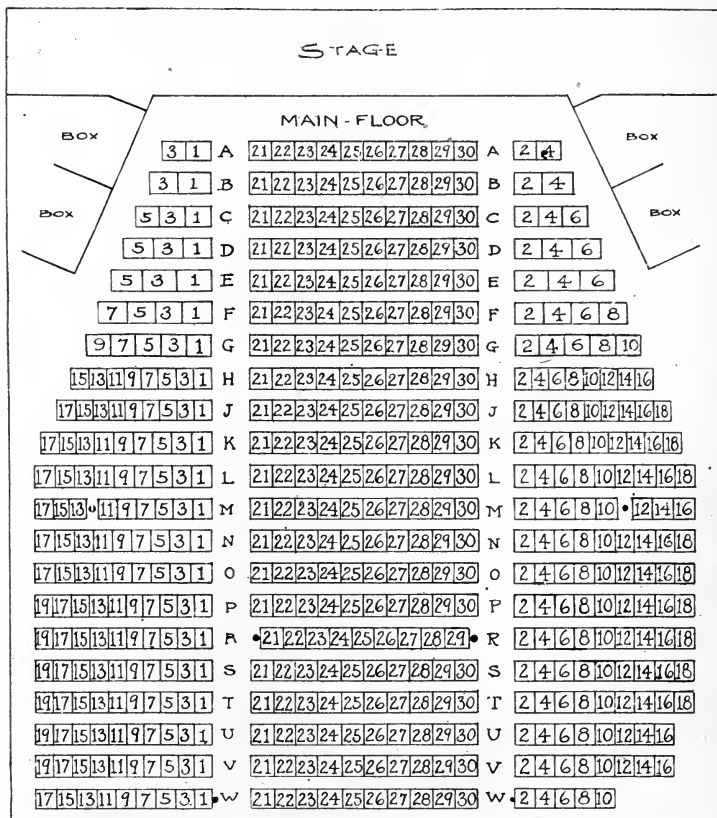

POWERS' THEATRE

"OUR FOREMOST PLAYHOUSE" — TRIBUNE

Randolph and LaSalle Streets

HARRY J. POWERS, Manager

Manager's Office Telephone Main 2212

Box Office Telephone Main 751