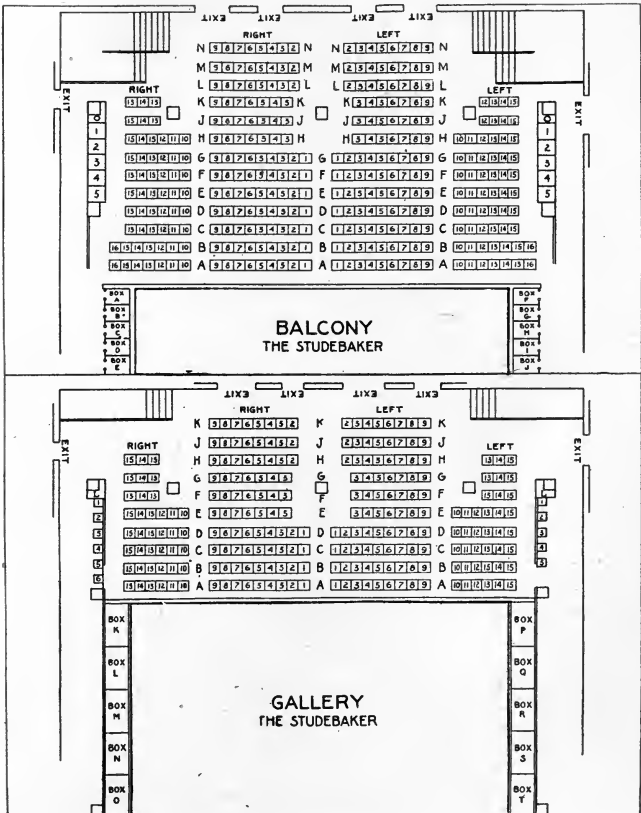

THE STUDEBAKER

Dillingham and Connor Theatre Co., Lessees

Fine Arts Building

207 MICHIGAN AVENUE