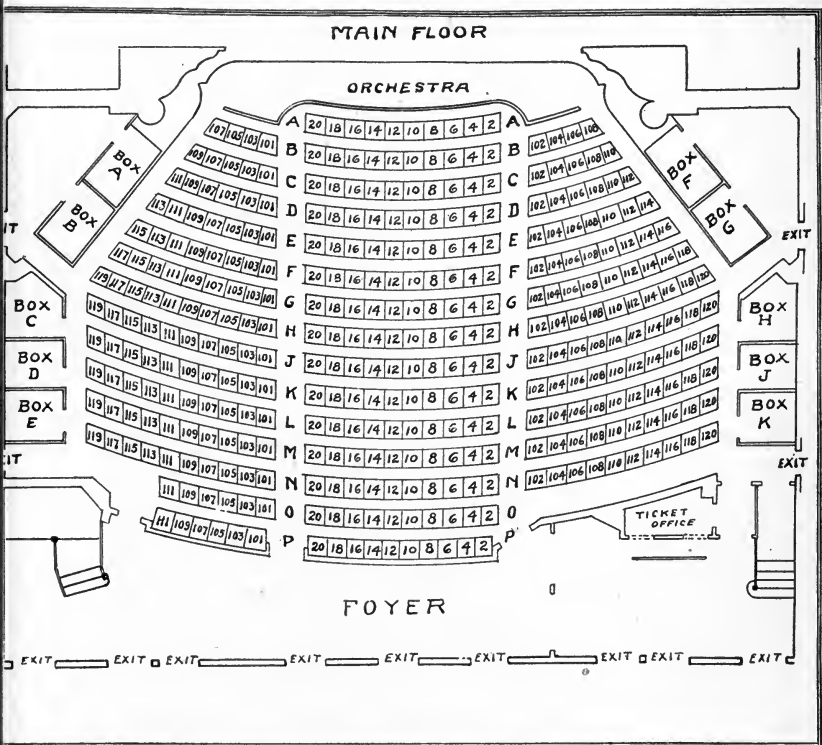

# CORT THEATRE COZY

CORT THEATRE Co., Owners

Phone Randolph 1049

Dearborn near Randolph

U. J. HERRMANN, Manager

Every Night at 8:15

Matinees, Wednesday and Saturday at 2:15

Prices, 50c to \$2.00