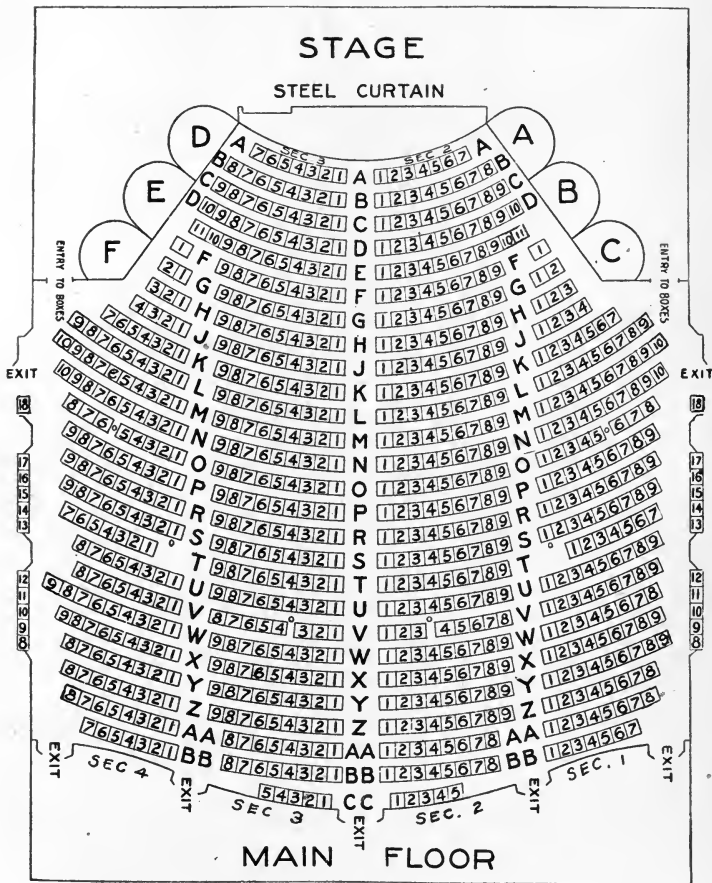

# McVICKER'S THEATRE

SOL. LITT, Manager

Every Night and Matinees Wednesdays and Saturdays

Madison Street, near State

*The*  
**Tobey Furniture  
Company**

**Chicago and New York**

*Furniture*  
*Lace Curtains*  
*Oriental Rugs*  
*Interior Decoration*  
*Objects of Household Art*