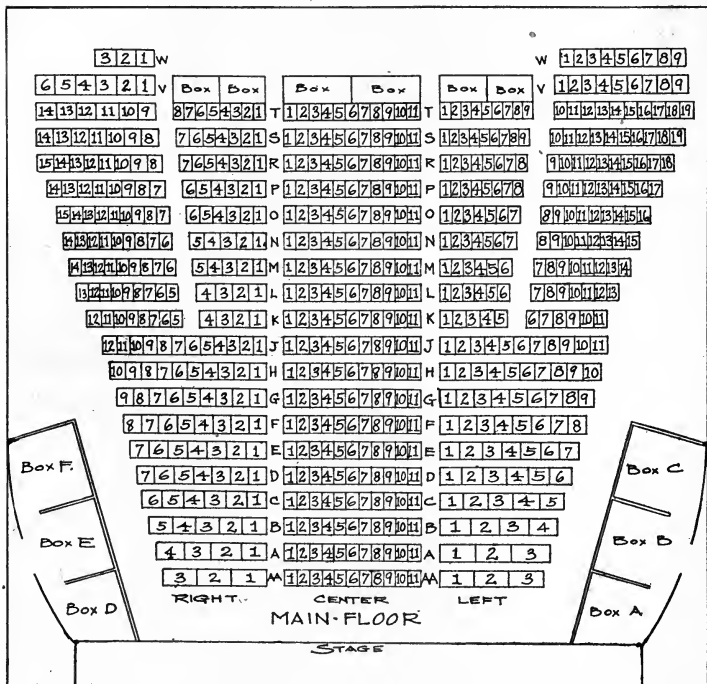

COLONIAL THEATRE BEAUTIFUL

Randolph, near State

Central-3033-3034

WILLIAM HARRIS, President

JAMES JAY BRADY, Manager

EVERY NIGHT

MATINEES WEDNESDAYS AND SATURDAYS

FIRST-CLASS PRODUCING HOUSE — LEADING ATTRACTIONS