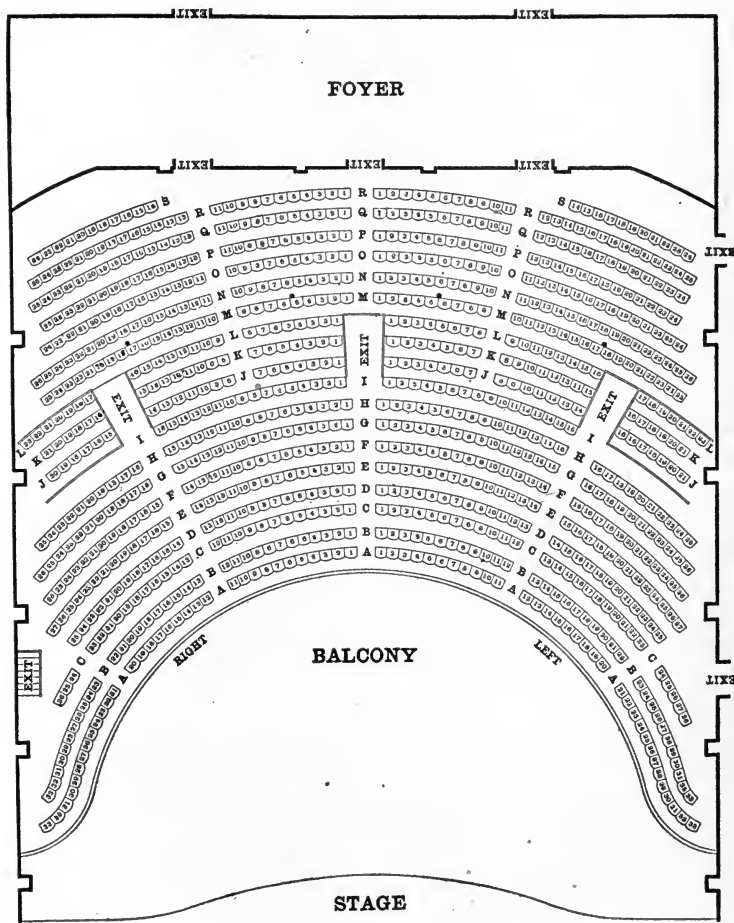

ORCHESTRA HALL

Michigan Avenue, between Jackson Boulevard

and Adams Street