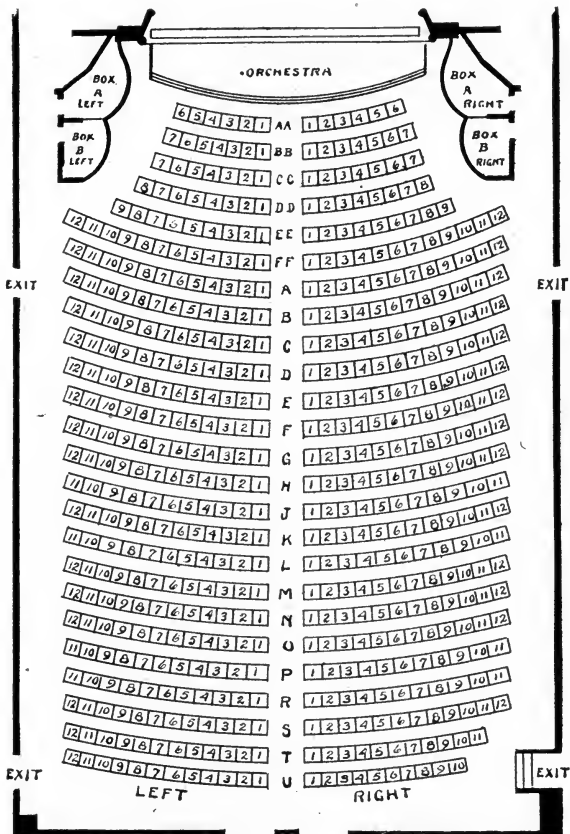

# MARLOWE THEATRE

63rd St. and Stewart Ave.

Phone Wentworth 838

High Class Stock Co.

Playing \$2.00 Plays at Popular Prices

Nights 10c-20c-30c-50c Matinees, Tuesdays, Thursdays, Saturdays, and Sundays

Prices 10c-25c