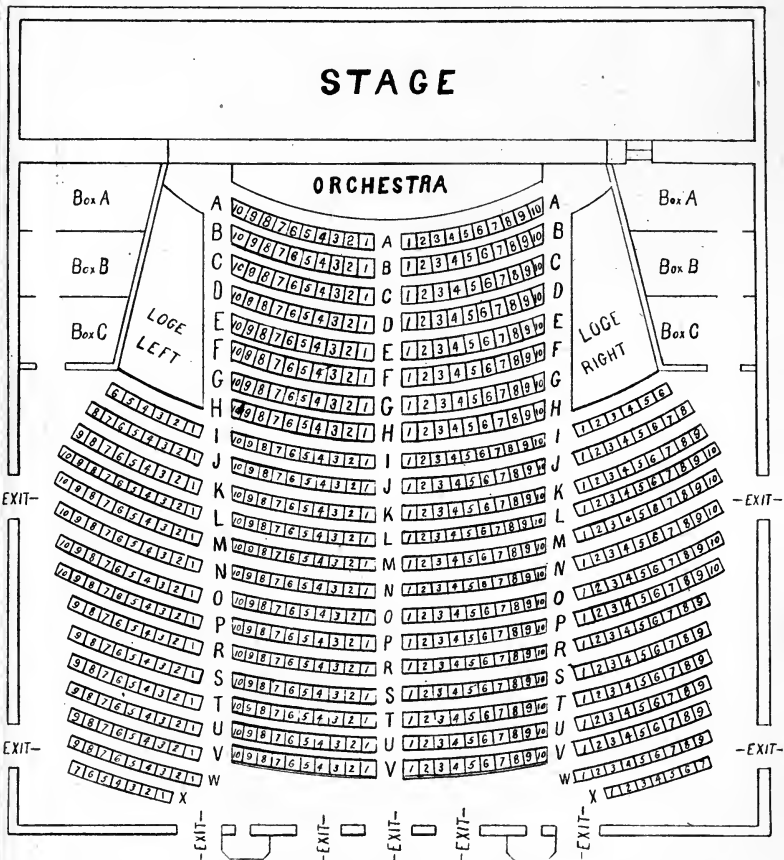

### ORCHESTRA

Night prices: Box and Loge Circle Seats, 75c; Parquet (600 seats), 50c; Family Circle, first eight rows Balcony reserved, 35c; Balcony Circle, (300 seats), 20c. Bargain Matinees, Tuesday, Thursday and Saturday, 25c.