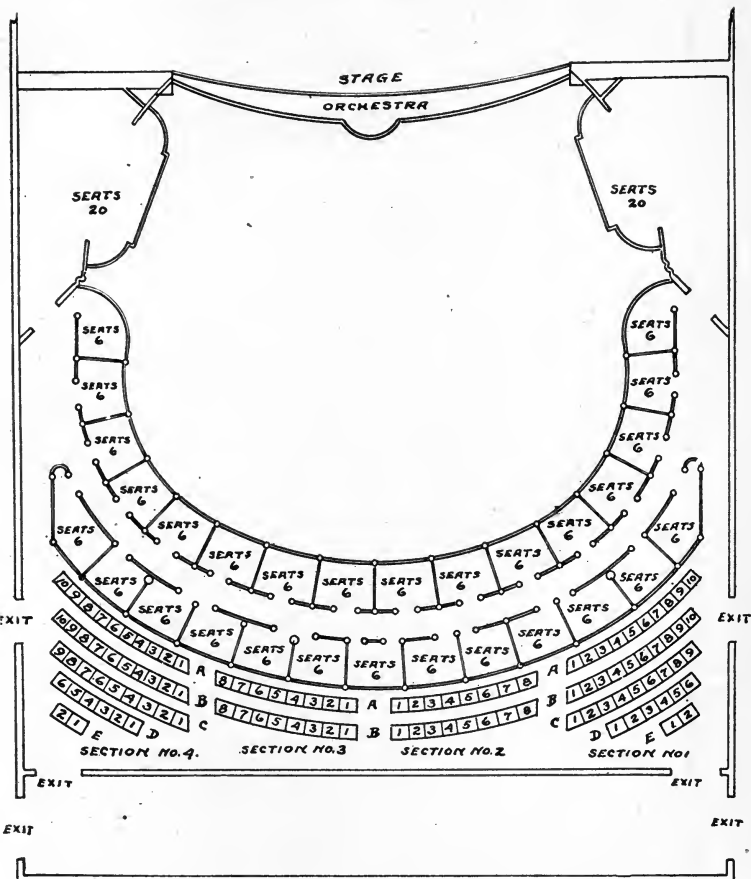

# MAJESTIC THEATRE

THE FINEST  
THEATRE IN AMERICA

Continuous Vaudeville Daily from 1 to 10:30 P. M.

*Monroe Street, near State*

LYMAN B. GLOVER, General Manager

Dress Circle Floor