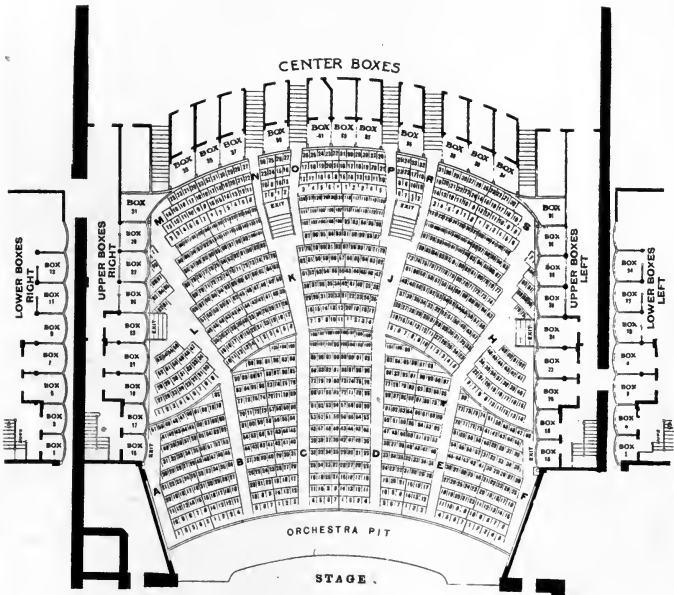

THE AUDITORIUM

Congress Street Near Wabash Avenue

Telephone Harrison 1242

ANDREAS DIPPEL,

General Manager.

BERNHARD ULRICH

Business Manager.

MAIN FLOOR