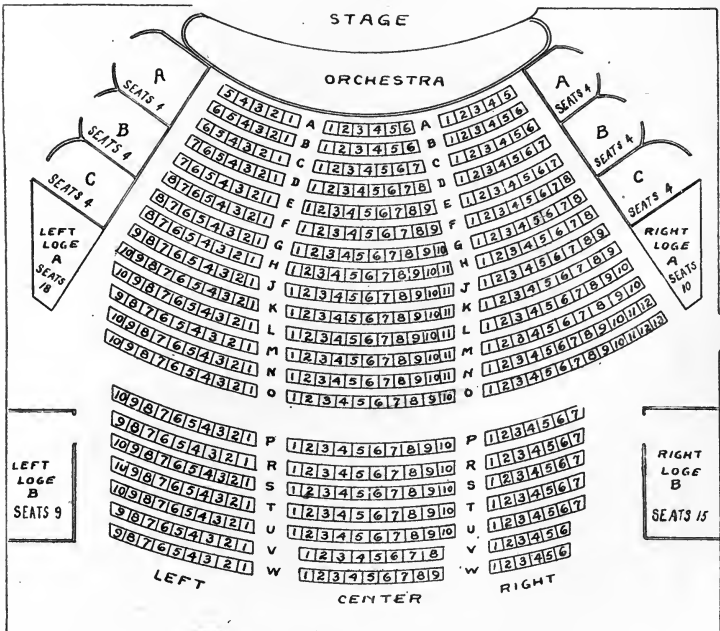

OLYMPIC THEATRE

SAM LEDRER, Manager

Randolph and Clark Streets

Telephone Randolph 2412

The Theatre for the Elite

New Policy

Highest Class of Combination Attractions

Most Elaborate and Spacious Lobby within the Loop District

Every Night.

Matinees Wednesday, Saturday and Sunday

Daily Prices: Main Floor, $1.50; Balcony, first 5 rows, $1.50; Balcony, balance, $1.00