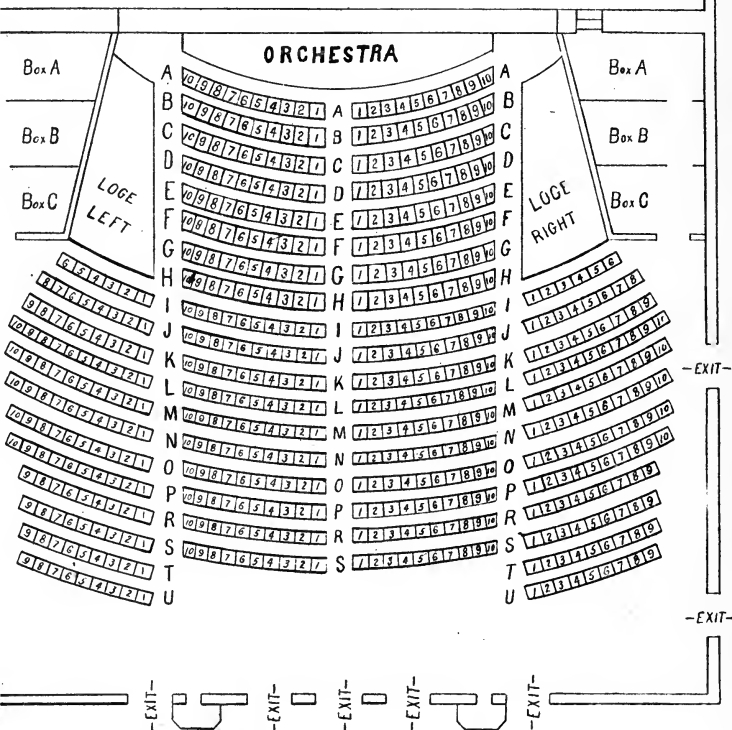

CROWN THEATRE

ASHLAND THEATRICAL COMPANY (Inc.)

ROBT. E. RICKSEN, Manager

Ashland Ave. and Division St.

Telephone Haymarket 323

Matinees SUNDAY, TUESDAY, THURSDAY, SATURDAY

STAGE

Night prices: Box and Loge Circle Seats, 75c; Parquet, 50c; Dress Circle Balcony, 50c; Family Circle Balcony, 35c; Second Balcony, 25c; Bargain Matinees, Tuesday, Thursday and Saturday, 25c. 35c.