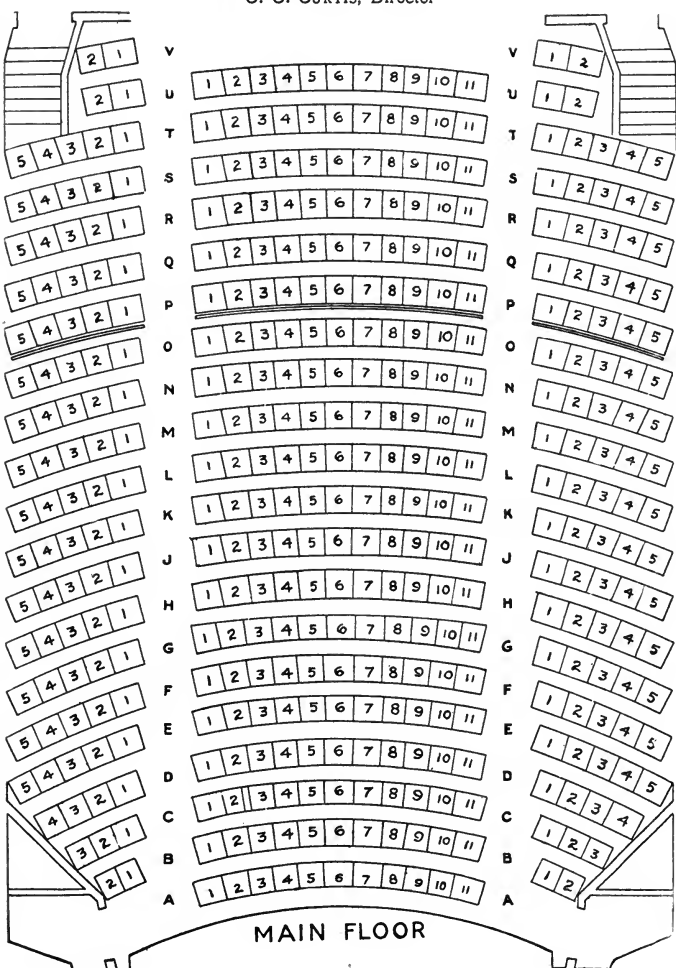

FINE ARTS THEATRE

410 SOUTH MICHIGAN AVENUE

A. L. PERRY, Manager

Fine Arts Building

C. C. CURTIS, Director