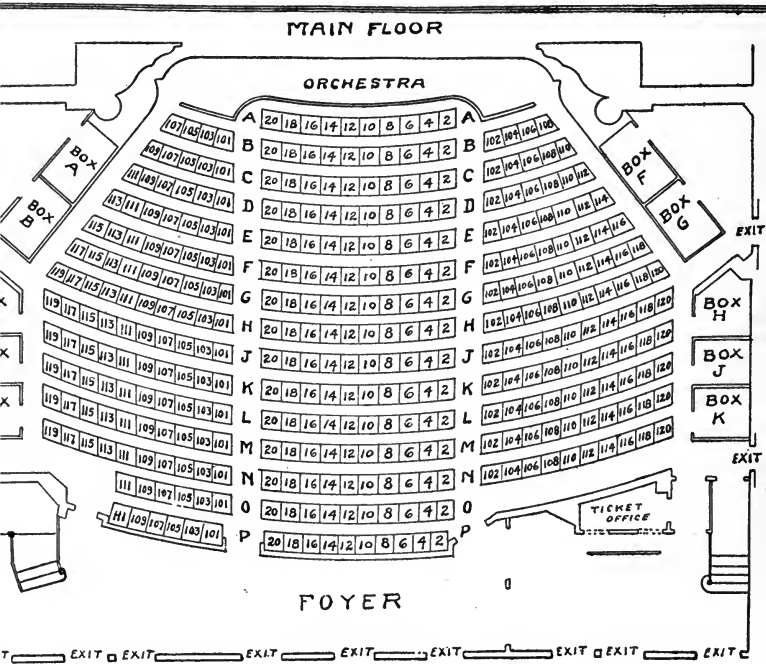

# CORT THEATRE COZY

CORT THEATRE Co., Owners

Phone Randolph 1049

Dearborn near Randolph

U. J. HERRMANN, Manager

Every Night at 8:15

Matinees, Wednesday and Saturday at 2:15

Prices, 50c to \$1.50