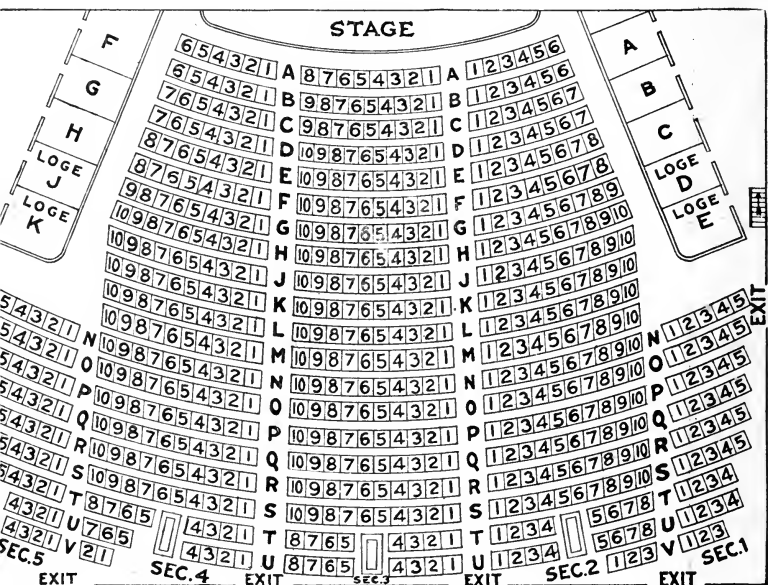

PALACE MUSIC HALL

Clark St. City Hall Square

Phone Randolph 3414

HIGH CLASS VAUDEVILLE

CHAS. KOHL, JR., President

MORT. H. SINGER, Manager