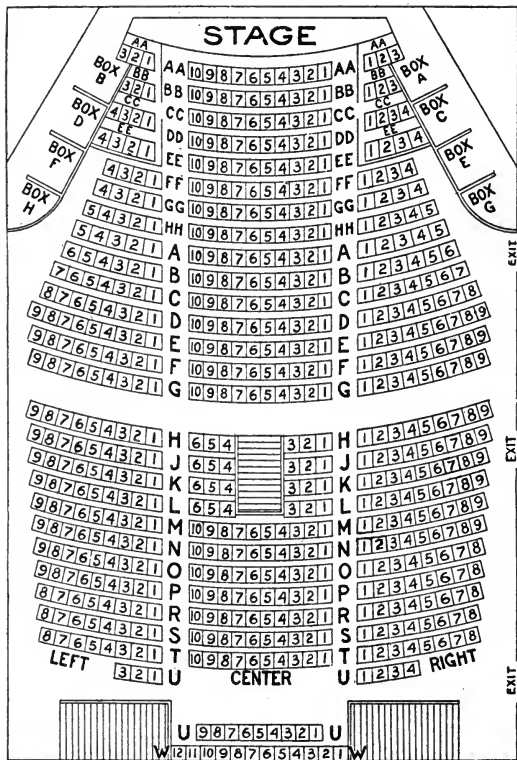

# GARRICK THEATRE

Direction MESSRS. SHUBERT

Randolph, between Clark and Dearborn Streets

Phone Randolph 3881