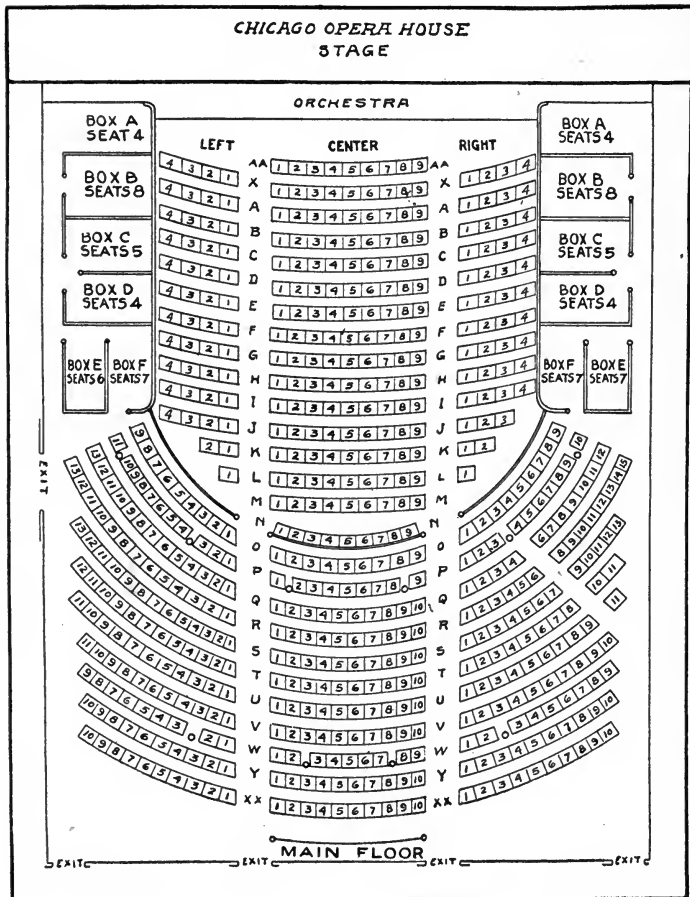

CHICAGO OPERA HOUSE

Corner Clark and Washington Streets.

Phone Main 3380

Opposite-City and County Buildings

EVERY NIGHT
at 8:15

MATINEES WEDNESDAYS AND SATURDAYS
at 2:15

GEO. A. KINGSBURY, Mgr.

CHICAGO OPERA HOUSE 3 STAGE