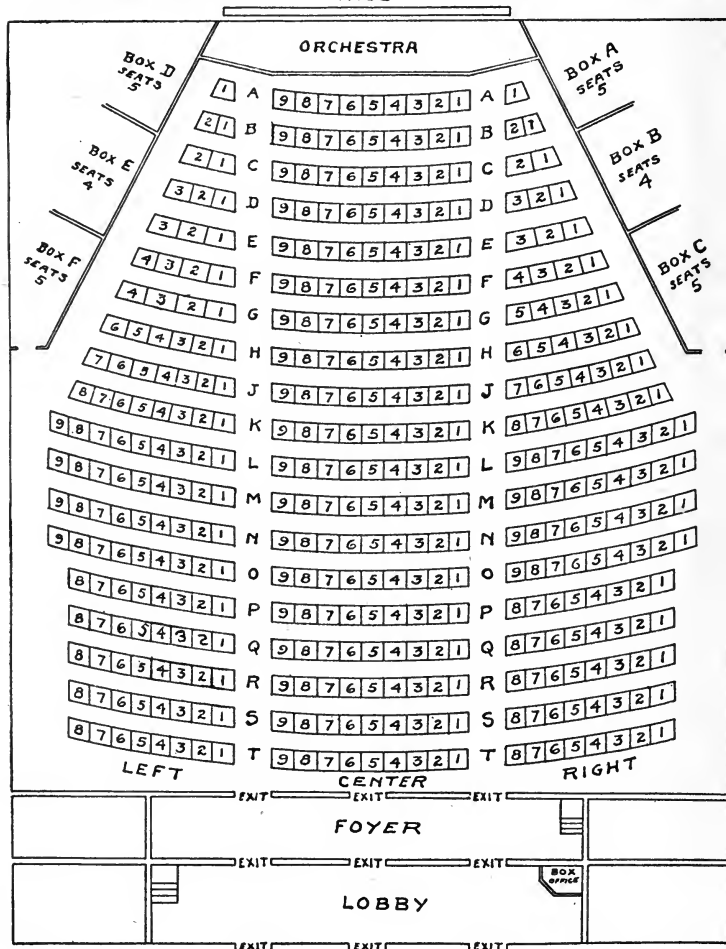

NATIONAL THEATRE

Halsted Street, near 63rd Street

Phone Wentworth 27

NATIONAL THEATRE Co., Lessees

EDWIN CLIFFORD, Pres.

THOMAS F. HANKS, Vice-Pres.

Chicago's new, modern, fire-proof playhouse, playing popular attractions at popular prices

STAGE

Bargain Matinees Monday, Wednesday, Saturday, 15c, 20c, 30c, 50c, boxes 75 & 50c.
Sunday Matinees 15c, 25c, 35c, 50c, boxes 50c, 75c.
Evenings 25c, 35c, 50c, 75c, boxes 75c, $1.00.