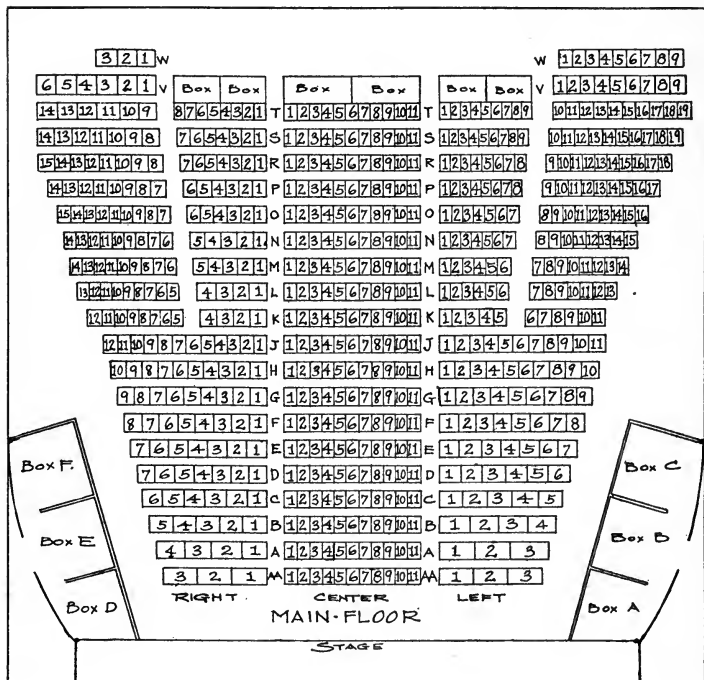

COLONIAL THEATRE BEAUTIFUL

Randolph, near State

Central-3033-3034

WILLIAM HARRIS, President

JAMES JAY BRADY, Manager

EVERY NIGHT

MATINEES WEDNESDAYS AND SATURDAYS

FIRST-CLASS PRODUCING HOUSE—LEADING ATTRACTIONS