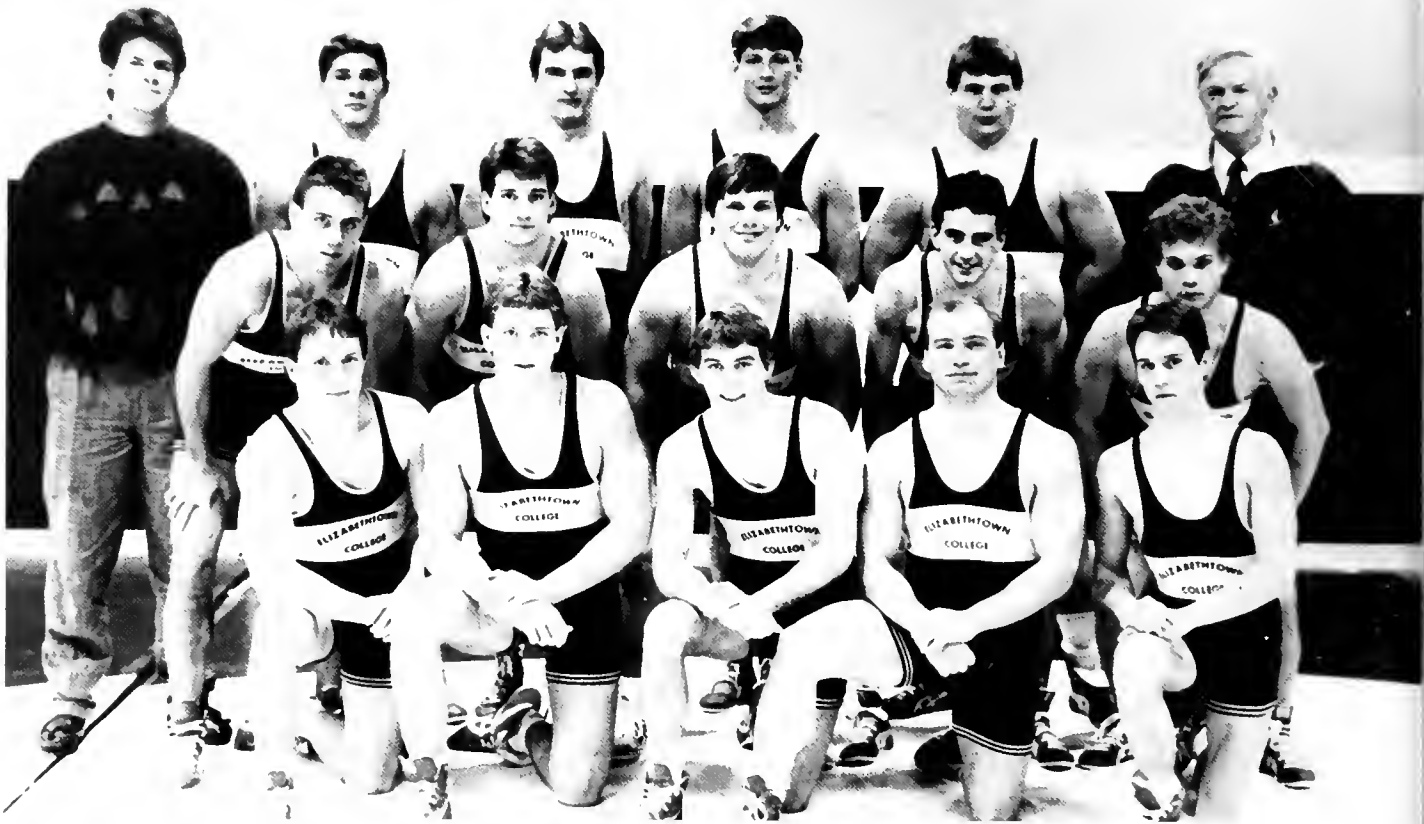

Wrestling

Row 1: Dave McHoul, Bob Moyer, Tim Gerber, Dan Scariaciottoli, Matt King. **Row 2:** Matt Hurley, Sean Young, Dave Frazier, Benn Druck, Mike Schaeberle
Row 3: Asst. Coach Dave Ober, Gary Lloyd, Alex Dunnigan, Bill Andrews, Andy Chubb, Head Coach D. Kenneth Ober. **Missing:** Felix Zvarick, Mark Zerbe, Mike Wetzel.