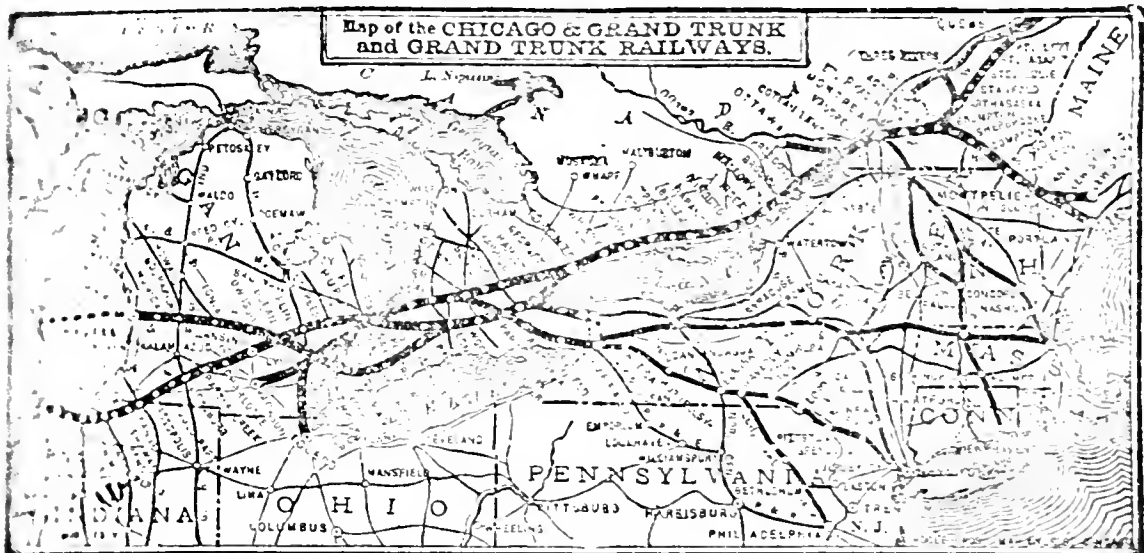

The Chicago & Grand Trunk

AND

GRAND TRUNK RAILWAYS

RUN SOLID TRAINS DAILY BETWEEN

CHICAGO AND NIAGARA FALLS

Without change of Cars of any Class, with Through Pullman Cars to NEW YORK and BOSTON without change.

DINING CARS ON LIMITED EXPRESS TRAINS.

THROUGH PULLMAN CARS DAILY Chicago to Detroit and Saginaw Valley, Chicago to Buffalo, Chicago to Niagara Falls, Chicago to New York, Chicago to Toronto, Chicago to Montreal, Chicago to Boston.

CANADIAN PASSENGERS Can now have their Baggage examined and Passed Customs at our Depot in Chicago, cor. Fourth Avenue and Polk St., thereby avoiding all annoyance and delay at the Canadian frontier.

Detroit, Grand Haven & Milwaukee Railway

THE SHORTEST, CHEAPEST AND MOST PLEASANT ROUTE

BETWEEN

THE NORTHWEST, MICHIGAN, CANADA AND THE EAST.

SLEEPING CARS ON NIGHT TRAINS AND PARLOR CARS ON DAY TRAINS.

30 MILES IN DISTANCE SAVED BETWEEN MILWAUKEE and DETROIT and the EAST.

W. H. HICKSON, General Manager.

J. STURGEANT, Traffic Manager.

E. EDGAR, Gen'l Pass. Agent.

Grand Trunk Railway, Montreal.

W. J. SPICER, General Manager, Detroit, Mich.

GEO. B. REEVE, Traffic Manager, Chicago, Ill.

W. E. DAVIS, General Passenger Agent, Chicago, Ill.

Chicago & Grand Trunk R'y and
Det., G. Haven & Milwaukee R'y,
Chicago, Ill.