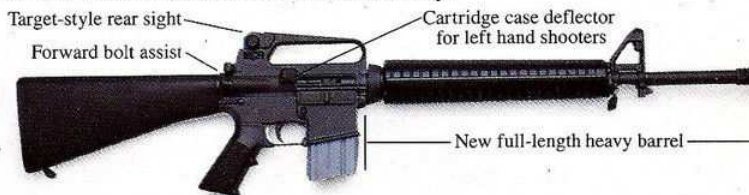

You see, with the new Colt H-BAR, one easy click on the rear sight at 100 meters moves the point of impact a mere 1/2" right or left. Or 1 1/4" up or down. And that's cutting it pretty fine.

In fact, this is the identical rear sight found on the U.S. military's new Colt M16A2.

If you're a competitive shooter, you'll also appreciate the new full-length heavy barrel for added stiffness and stability.

The point is, the new Colt H-BAR is the only 223 cal rifle that has *both* the look of an M16 and the precision of a first-rate target rifle.

And that's the difference.

The new H-BAR is one of four AR-15 models now available from Colt.

Be a safe shooter—never chamber a round until you are ready to shoot. Always read and follow the instruction manuals which accompany each firearm. Free instruction manuals and Colt catalogs are also available from the factory upon request.

Hartford, CT 06101