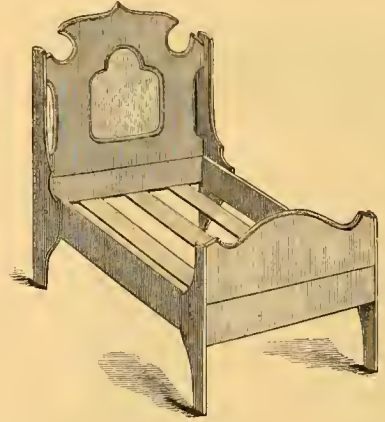

549 Clock Mantel, carved, Hinged.  
19½x9x6 in. Price \$1.20

551 Clock Mantel, plain, Hinged.  
20x7x5½ in. Price 65c.

552 Book Stand, Carved, 7x7x15 in. extension,  
24 in. Price \$2.00

553 Book Stand, carved, no extension.  
7x7x15 in. Price \$1.00