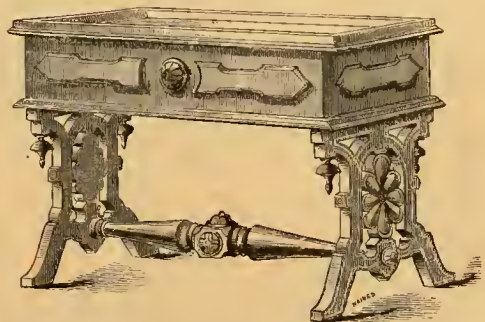

514 Side, carved Hinged.
11x23x6½ in. Pr. $1.85
526 Same size, plain, Pr. $1.25

505 Foot Rest, carved, panel box. 17 x 18 x 10 1/2 in. Pr. $4.00
506 Same, Ebony and Gilt. Price $5.00
507 Same as 506, polished. Price $6.50
508 Same size & design as 505, Carved, no box, Pr. $2.50
509 Same as 508, Ebony and Gilt. Price $3.50