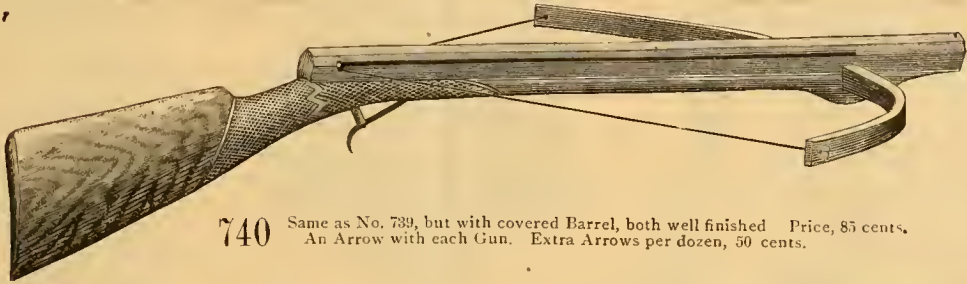

710 Flower Stand, 12 in. top, 30 in. high, K. D. Pr. 75c. This stand always net, no Discount.

- 711 Parlor Easel, 33 in. wide, 6 feet high, full Ebony and Gilt, Pr. \$16.00.  
 712 Same as 711, with Bronze Ornaments, Pr. \$18.00.  
 713 Same as 711, Engraved only, Pr. \$14.00.  
 714 Same design, 5 feet high, Engraved only, Pr. \$12.00.  
 715 Same, 5 feet, full Ebony and Gilt, Pr. \$13.50.  
 716 Same, 5 feet, with Bronze Ornaments, Pr. \$15.00.  
 717 Same design, 4 feet high, Ebony and Gilt, Pr. \$12.00.  
 718 Same, 4 feet, Engraved only, Pr. \$10.00.  
 All with extra oil finish, &c., &c.

739 Bow Gun, inch Stock, open Barrel, 32 inch Hickory Bow, 7-16 inch Bore, Turned Arrow.  
Size, 5x32½ inches. A powerful and beautiful Cross Bow. Price, 70 cents.

740 Same as No. 739, but with covered Barrel, both well finished Price, 85 cents.  
An Arrow with each Gun. Extra Arrows per dozen, 50 cents.