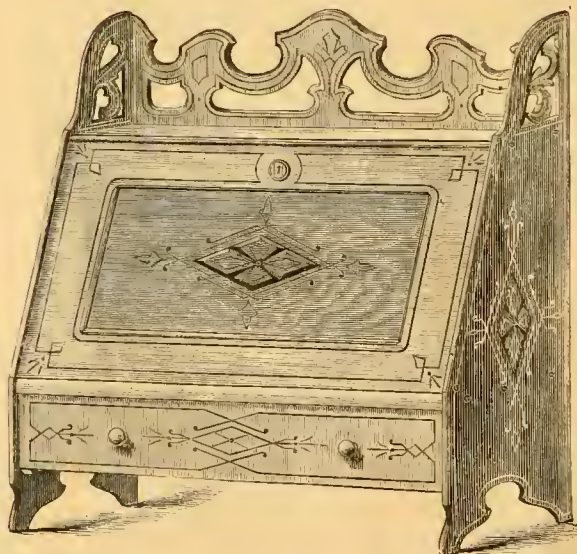

683 Cabinet Desk, Engraved, Ebony and Gilt, Drop, Velvet Lined, 5 inside divisions, Drawer and Lock 10x22x18½ in. Pr. $8 00.

684 Same, Gilt only, Pr. $7.25.

685 Same, Carved and Engraved only, Pr. $6.00.

686 Same, Cloth Drop, Plain, Pr $4.50.
Above Stand or Hang as desired.