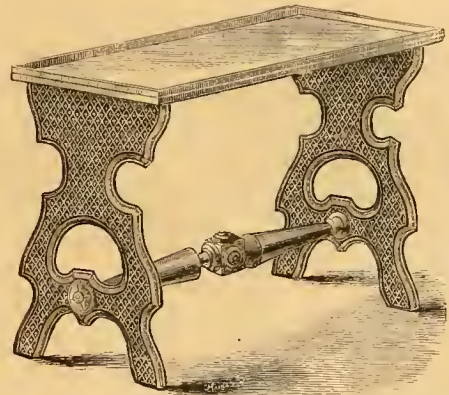

498 Foot Rest Carved. 16 x 18 x 11 in. no box, Pr. $2.00
499 Same, moulded, Pr. $1.50