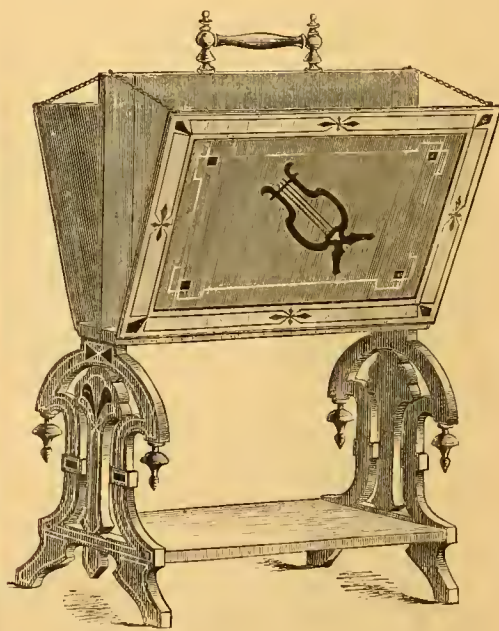

687 Music Rack and Portfolios, with Shelf, Gilt, Chain, &c. full Ebony and Gilt, 18x31x10 in Pr. $7.00.

688 Same, Gilt only, Pr. $6.50.

689 Same, Engraved only, Pr. $6.00.

Bronze Ornaments 75c. extra. Above all with the best oil finish, filled and polished.