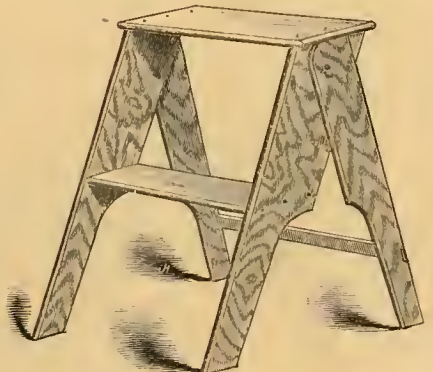

747 Hall and Library Step, 2 Steps.
21 in. high, 15 in. wide. Price, $1.40.

748 Same, 3 Steps.
30 in. high, 15 in. wide. Price, $2.00.