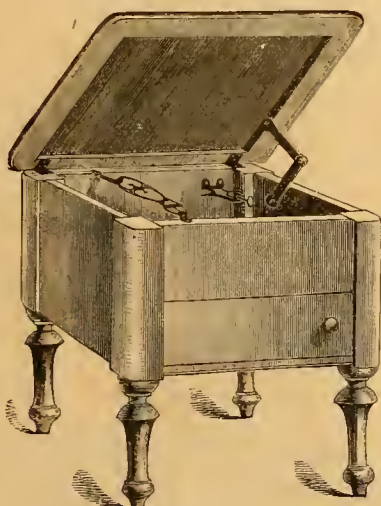

602 Same design, &c. Plain Drawer and Mirror, Pr. $1.50.

605 Blacking Case, Carpet Top, 15x15x16½x7½ in. Pr. $4.50.