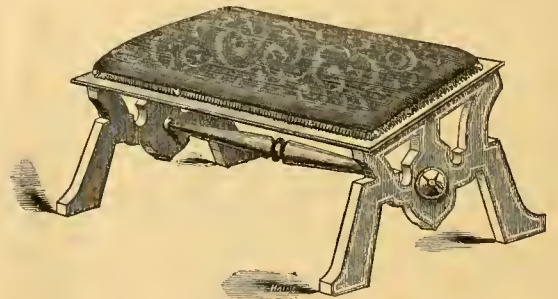

755 Comb Case & Tooth Brush Rack.  
12x20½ in., carved. Price, \$1.00

723 Match Safe.  
6½x8 in., c'v'd. Pr., 40c.

756 Side c'v'd, 5 in. Turned  
Shelf, 5¼x10 in. Pr. 45c.

757 Towel Rack, carved, with Lower Edge for Wall Protector.  
8x26 inches. Price, 80 cents.  
Wall Protector, Oil Cloth, 26x24, 40 cents extra.