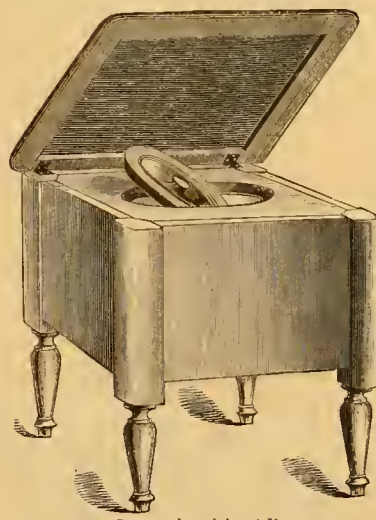

609 Commode without Pan, 15x15x16½x9 in. Pr. \$4.50.

610 Toilet Case, Carved, Drawer, 15x9½x6 in. Ebony and Gilt, Pr. \$2.00.

611 Same, Carved and Gilt only, Pr. \$1.75.

612 Same, Engraved only, Pr. \$1.20.