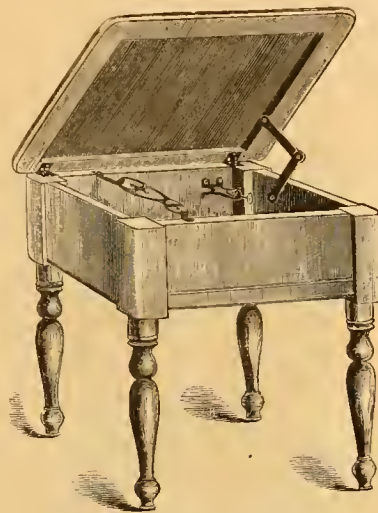

604 Blacking Case, Carpet Top, 15x15x16½x4½ in. Pr. $4.00.