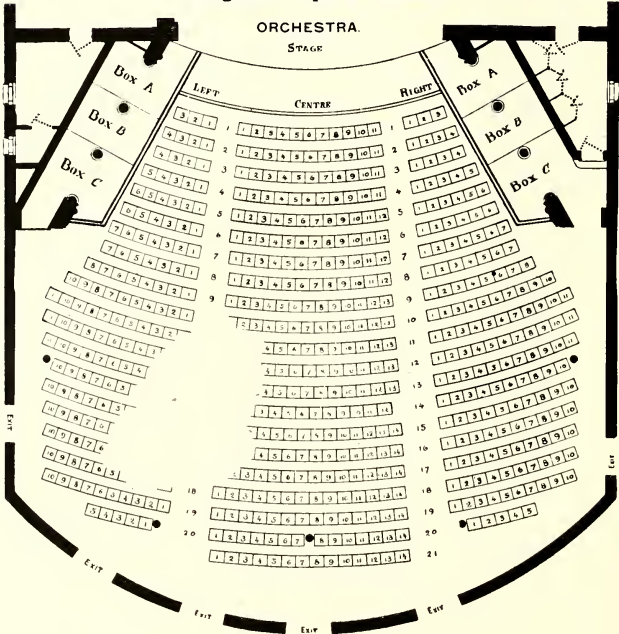

The Horace F. Wood Transfer Co.

Indianapolis, Ind.

Established 1832

Both Phones 1097

If you want to go to the Theater phone for a
MARMON LIMOUSINE

English's Opera House

1124 Prospect and 30 The Circle

Phones: Prospect 534
Main 2216
New 9063K

Gregg
THE GARMENT CLEANER & DYER CO.

GREGG & SON, INC.
Offers the best evidence as
expert Dry Cleaners and Dyers
in the marvellous growth of the
business. ONCE A CUSTOMER,
ALWAYS A CUSTOMER.

of Indiana.