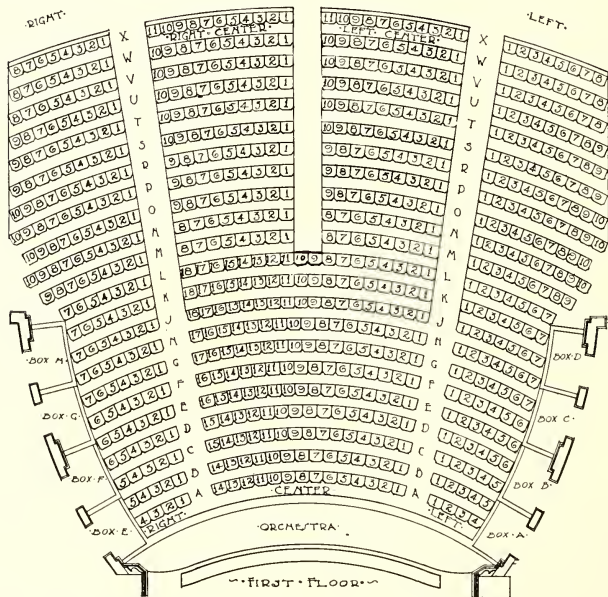

The Horace F. Wood Transfer Co.

Indianapolis, Ind.

Established 1832

Both Phones 1097

Automobiles and Carriages, 45-47 Monument Place

Keith's Grand Opera House

1124 Prospect and 30 The Circle

Phones: Prospect 534
Main 2216
New 9063K