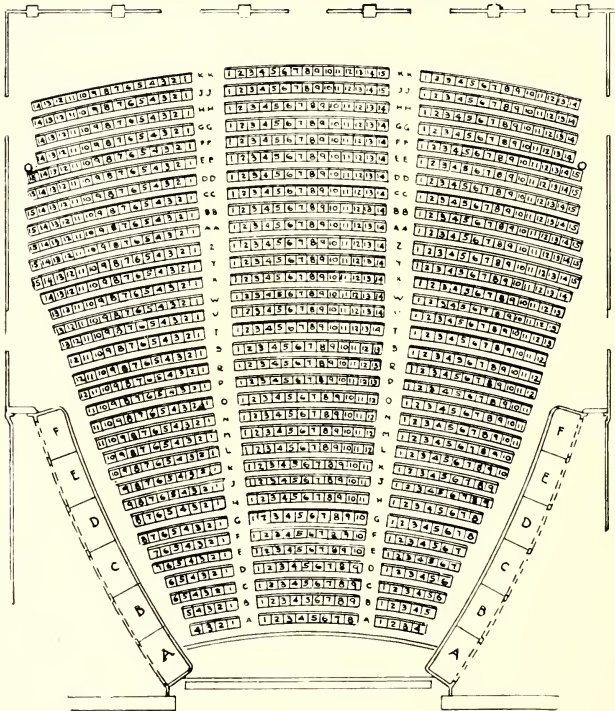

The Horace F. Wood Transfer Co.

Indianapolis, Ind.

Established 1832

Both Phones 1097

If you want to go to the Theater phone for a
MARMON LIMOUSINE
Schubert Murat Theater--Main Floor

1124 Prospect and 30 The Circle