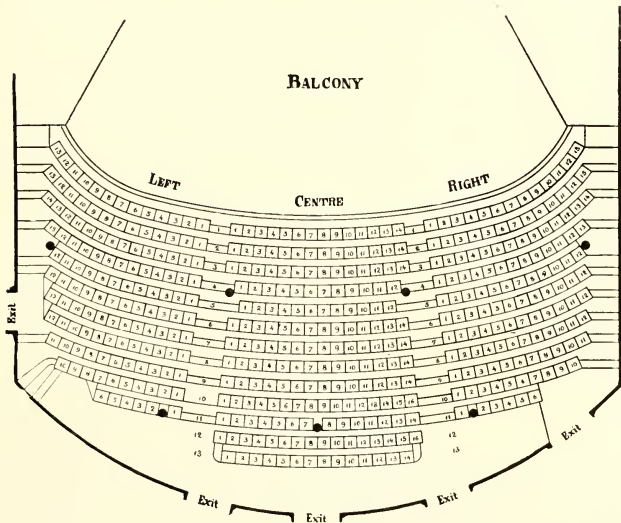

The Horace F. Wood Transfer Co.

Established 1832

Indianapolis, Ind.

Both Phones 1097

Automobiles and Carriages, 45-47 Monument Place

Keith's Grand Opera House

1124 Prospect and 30 The Circle

Phones: Prospect 534
Main 2216
New 9063K

Gregg
THE GARMENT CLEANER & DYER CO.

of Indiana.

GREGG & SON, INC.
Makes calls and deliveries to
all parts of the city. Expert
Dry Cleaners and Dyers.