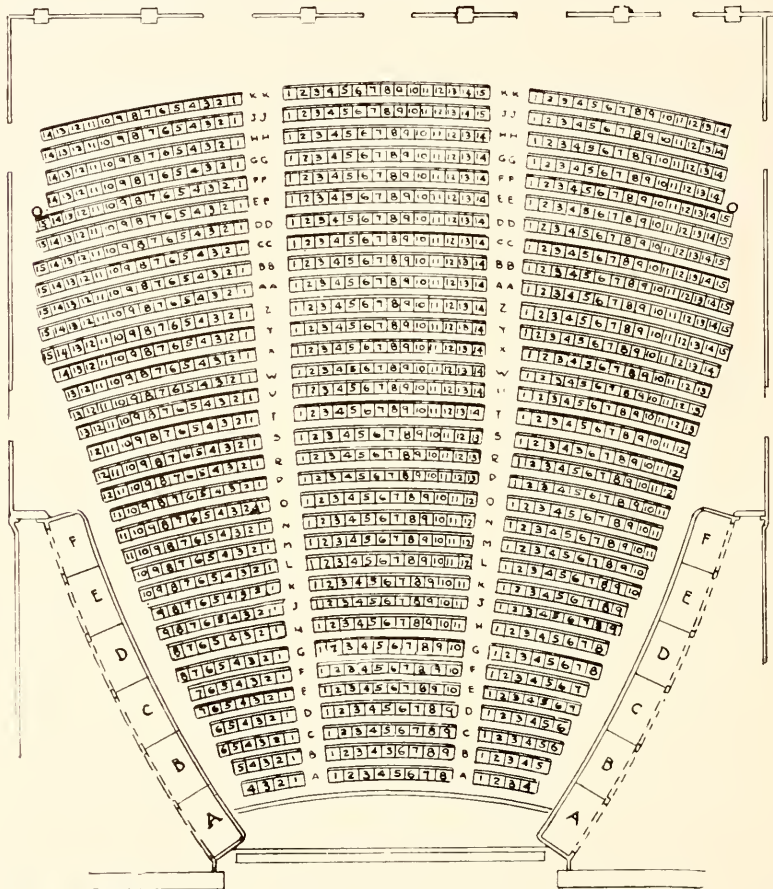

ROOMS 1 to 22 Cor. Circle and Meridian St., Upstairs

The Horace F. Wood Transfer Co.

Indianapolis, Ind.

ESTABLISHED 1832

BOTH PHONES 1097

If you want to go to the Theatre, phone for a
MARMON LIMOUSINE

Schubert Murat Theatre—Main Floor