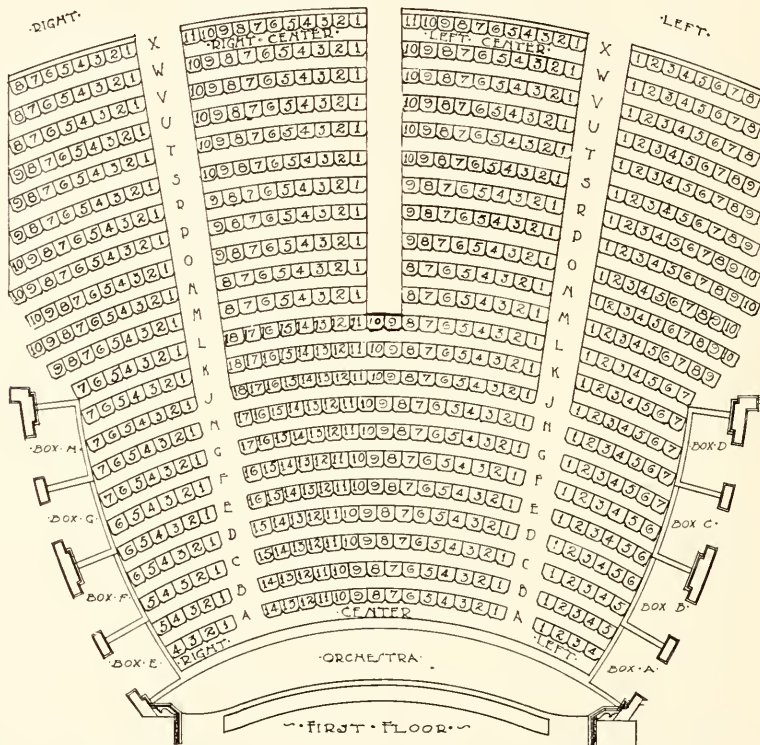

The Horace F. Wood Transfer Co.

ESTABLISHED 1832

Indianapolis, Ind.

BOTH PHONES 1097

AUTOMOBILES AND CARRIAGES

45-47 Monument Place

Keith's Grand Opera House

1124 Prospect and 30 The Circle

Phones : Prospect 533-534

Main 2216

New 9063-K

Gregg
THE GARMENT CLEANER & DYER
OF INDIANA

Is an expert preserver of Gowns.
The process of *Dry Cleaning* is an art. Protection in art is the result of adaptability, skill and experience.