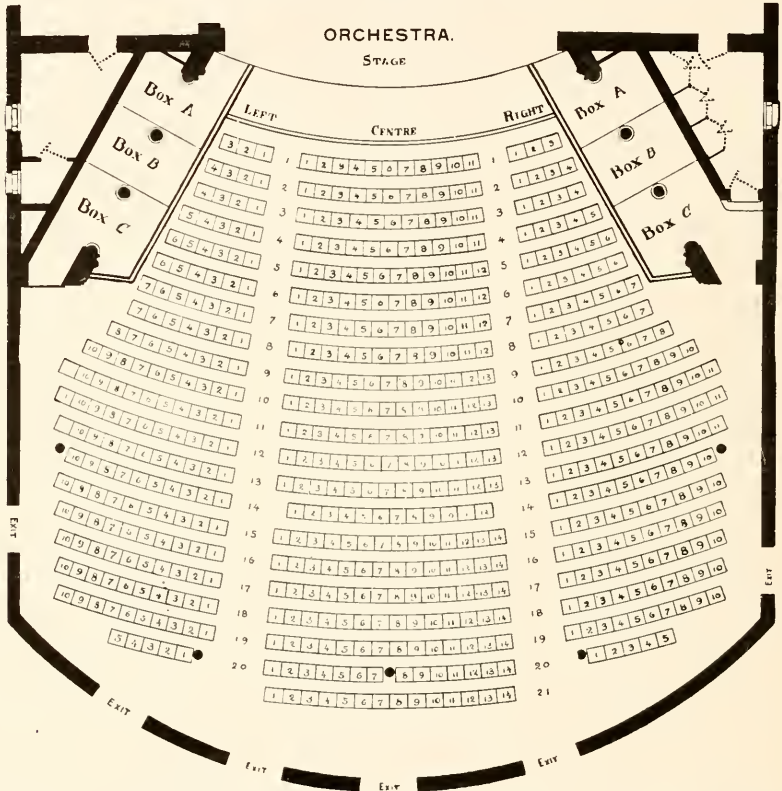

Indianapolis, Ind.

Established 1832

Both Phones 1097

If you want to go to a Theater phone for a
MARMON LIMOUSINE

English Opera House

1124 Prospect and 30 The Circle

Phones : Prospect 533-534

Main 2216