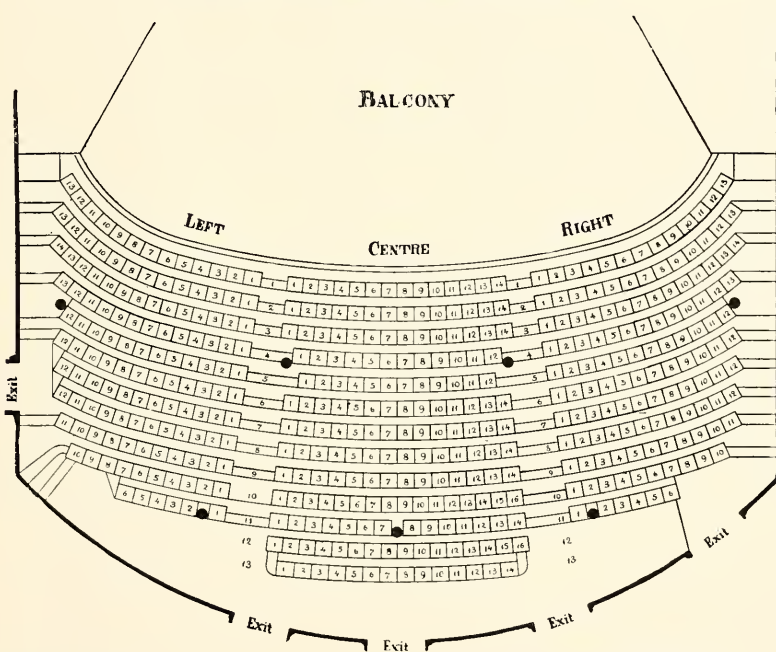

The Horace F. Wood Transfer Co.

Indianapolis, Ind.

ESTABLISHED 1832

BOTH PHONES 1097

AUTOMOBILES AND CARRIAGES

45-47 Monument Place

Keith's Grand Opera House

1124 Prospect and 30 The Circle