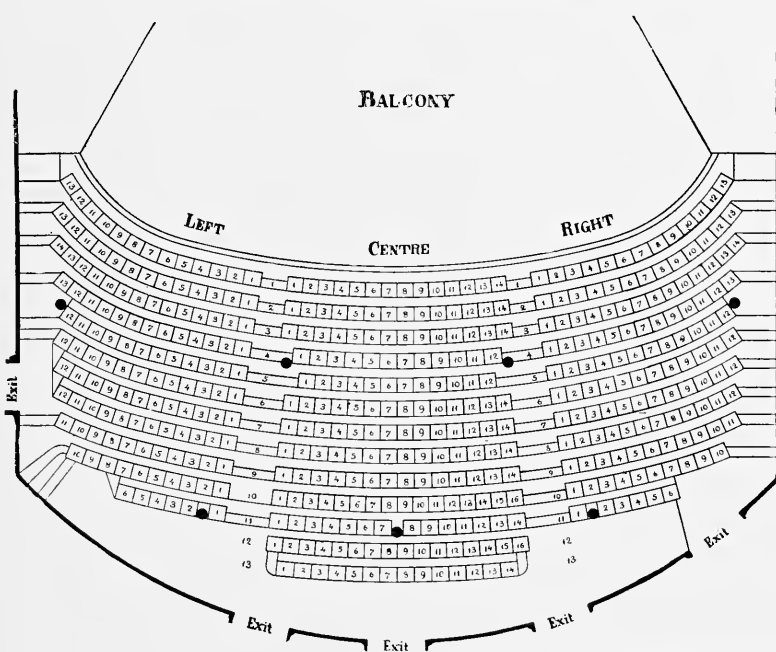

The Horace F. Wood Transfer Co.

Indianapolis, Ind.

ESTABLISHED 1832

BOTH PHONES 1097

AUTOMOBILES AND CARRIAGES

45-47 Monument Place

Keith's Grand Opera House

1124 Prospect and 30 The Circle