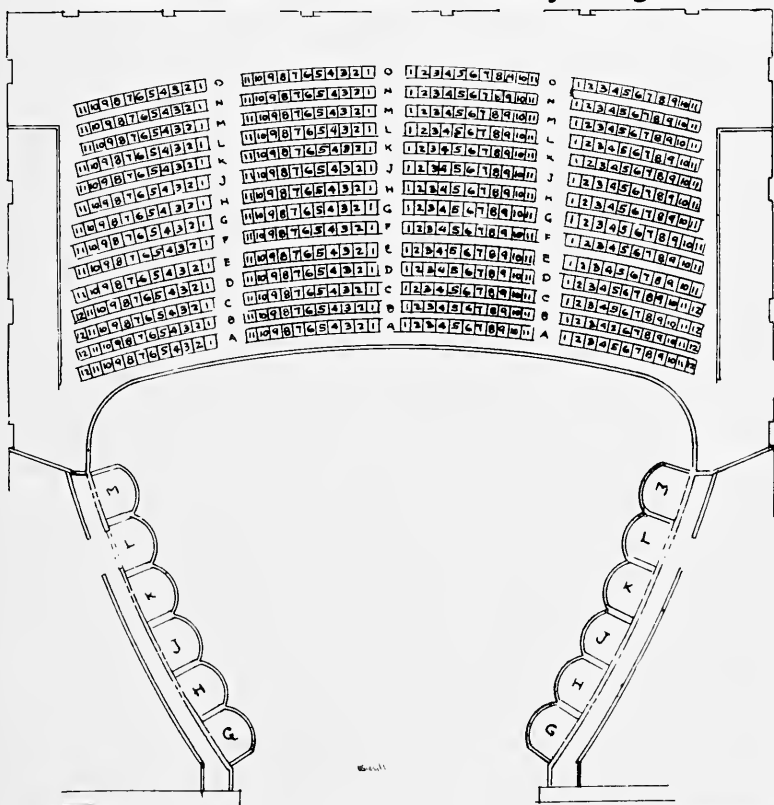

The Horace F. Wood Transfer Co.

Indianapolis, Ind.

Established 1832

Both Phones 1097

AUTOMOBILES, CARRIAGES and BAGGAGE WAGONS

Schubert Murat Theatre—Balcony Diagram

1124 Prospect and 30 The Circle

Phones : Prospect 533-534