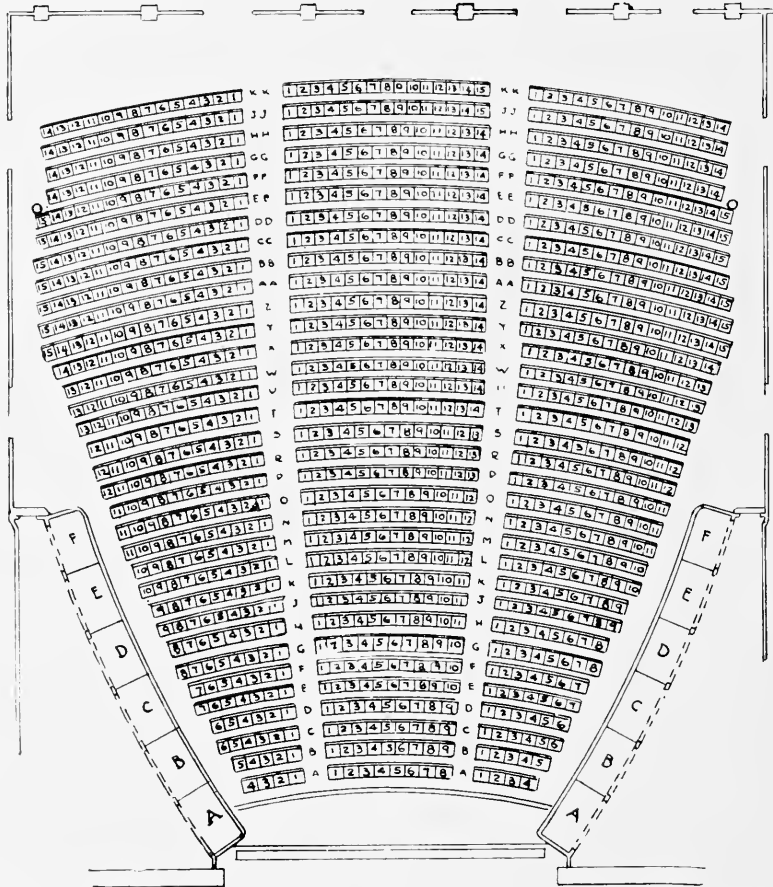

ROOMS 1 to 22 Cor. Circle and Meridian St., Upstairs

The Horace F. Wood Transfer Co.

Indianapolis, Ind.

ESTABLISHED 1832

BOTH PHONES 1097

If you want to go to the Theatre, phone for a
MARMON LIMOUSINE

Schubert Murat Theatre—Main Floor