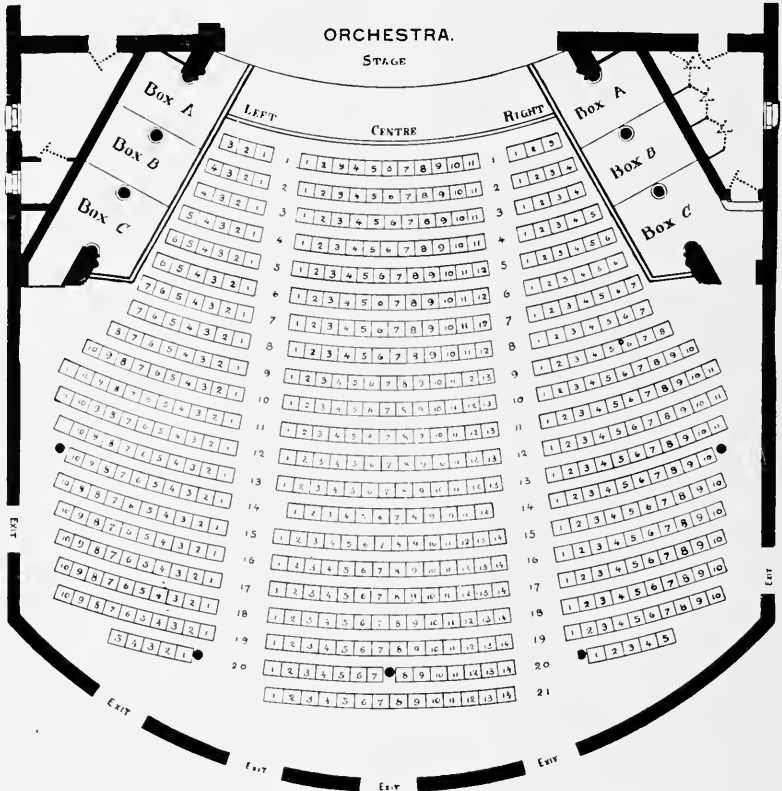

Established 1832

Indianapolis, Ind.

Both Phones 1097

If you want to go to a Theater phone for a
MARMON LIMOUSINE

English Opera House

1124 Prospect and 30 The Circle

Phones : Prospect 533-534

Main 2216