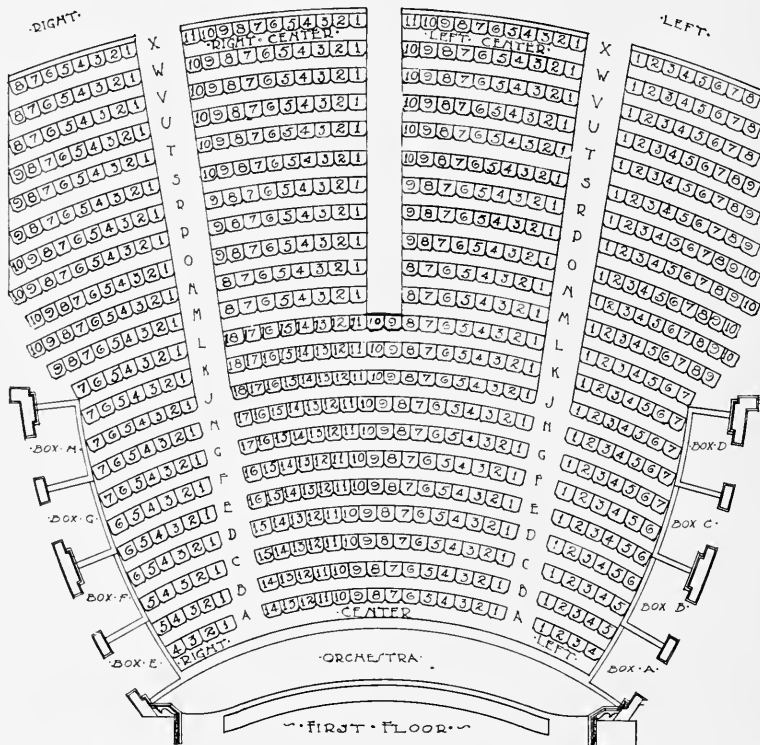

The Horace F. Wood Transfer Co.

ESTABLISHED 1832

Indianapolis, Ind.

BOTH PHONES 1097

AUTOMOBILES AND CARRIAGES

45-47 Monument Place

Keith's Grand Opera House

1124 Prospect and 30 The Circle

Gregg

THE GARMENT CLEANER & DYER
OF INDIANA

Phones : Prospect 533-534
Main 2216
New 9063-K

Is an expert preserver of Gowns.
The process of *Dry Cleaning* is an art. Protection in art is the result of adaptability, skill and experience.