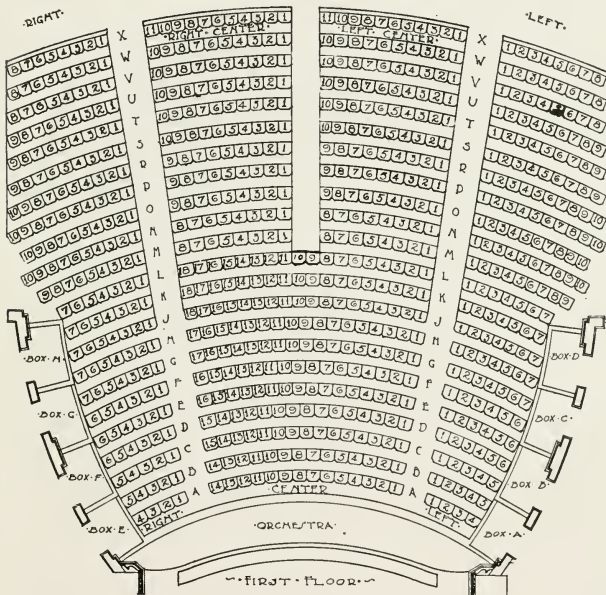

DEXHEIMER STUDIO

Photographs of Distinction

The Portrait
Simple, natural and charming, with all the individual character preserved. You at your best—This is a true

DEXHEIMER PHOTOGRAPHY

912 ODD FELLOW BUILDING
INDIANAPOLIS, IND.

Main 527

Keith's Grand Opera House