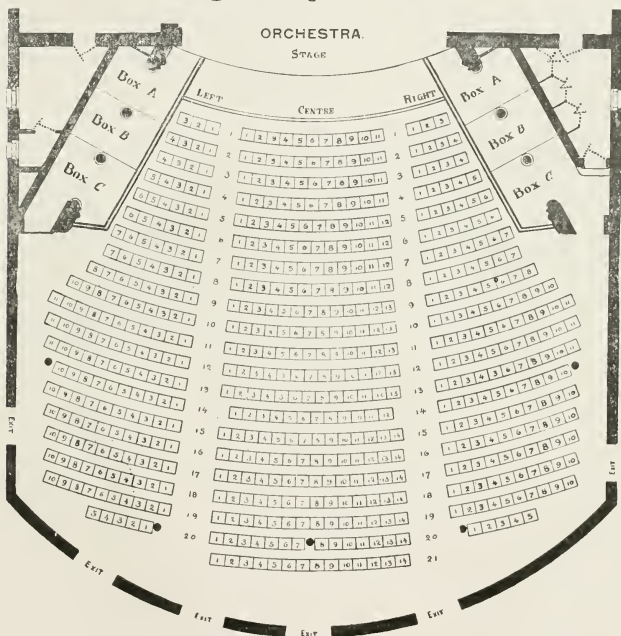

AT YOUR HOME

A DEXHEIMER HOME PORTRAIT

Is different from the usual Photograph—it portrays you at your ease in some favorite corner in your home among familiar and congenial surroundings, and in addition is a perfect likeness in keeping with your individuality.

CALL MAIN 527 FOR AN APPOINTMENT.

Dexheimer Studio

912 ODD FELLOWS BUILDING

INDIANAPOLIS, IND.

English Opera House