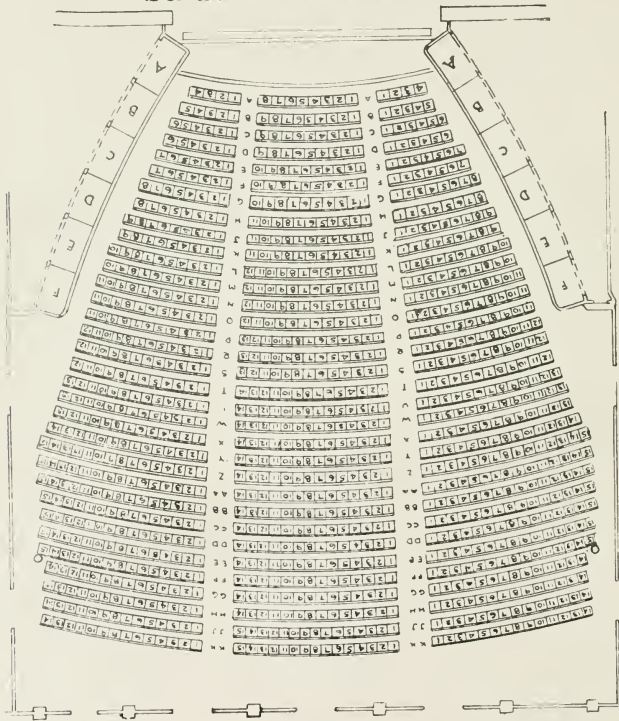

Dexheimer Studio

912 ODD FELLOWS' BUILDING, INDIANAPOLIS, INDIANA. ... Main 527.

Schubert Murat Theatre

AT YOUR HOME

A DEXHEIMER HOME PORTRAIT

Is different from the usual Photograph—it portrays you at your ease in some favorite corner in your home among familiar and congenial surroundings, and in addition is a perfect likeness in keeping with your individuality.