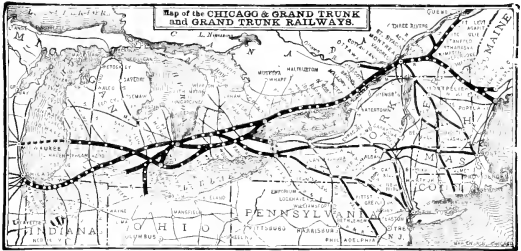

The Chicago & Grand Trunk

AND

GRAND TRUNK RAILWAYS

RUN SOLID TRAINS DAILY BETWEEN

CHICAGO AND NIAGARA FALLS

Without change of Cars of any Class, with Through Pullman Cars to NEW YORK and BOSTON without change.

DINING CARS ON LIMITED EXPRESS TRAINS.

THROUGH PULLMAN CARS DAILY Chicago to Detroit and Saginaw Valley, Chicago to Buffalo, Chicago to Niagara Falls, Chicago to New York, Chicago to Toronto, Chicago to Montreal, Chicago to Boston.

CANADIAN PASSENGERS

Can now have their Baggage examined and Passed Customs at our Depot in Chicago, cor. Fourth Avenue and Polk St. thereby avoiding all annoyance and delay at the Canadian frontier.

Detroit, Grand Haven & Milwaukee Railway

THE SHORTEST, CHEAPEST AND MOST PLEASANT ROUTE

BETWEEN

THE NORTHWEST, MICHIGAN, CANADA AND THE EAST.

SLEEPING CARS ON NIGHT TRAINS AND PARLOR CARS ON DAY TRAINS.

100 MILES IN DISTANCE SAVED BETWEEN MILWAUKEE and DETROIT and the EAST.

JOSEPH HICKSON, General Manager.
L. J. SEARGEANT, Traffic Manager.
WM. EDGAR, Gen'l Pass. Agent.
Grand Trunk Railway, Montreal.

W. J. SPICER, General Manager, Detroit, Mich.
GEO. B. HEVEY, Traffic Manager, Chicago, Ill.
W. E. DAVIS, General Passenger Agent, Chicago, Ill.

Chicago & Grand Trunk R'y and
Det., G. Haven & Milwaukee R'y,
Chicago, Ill.