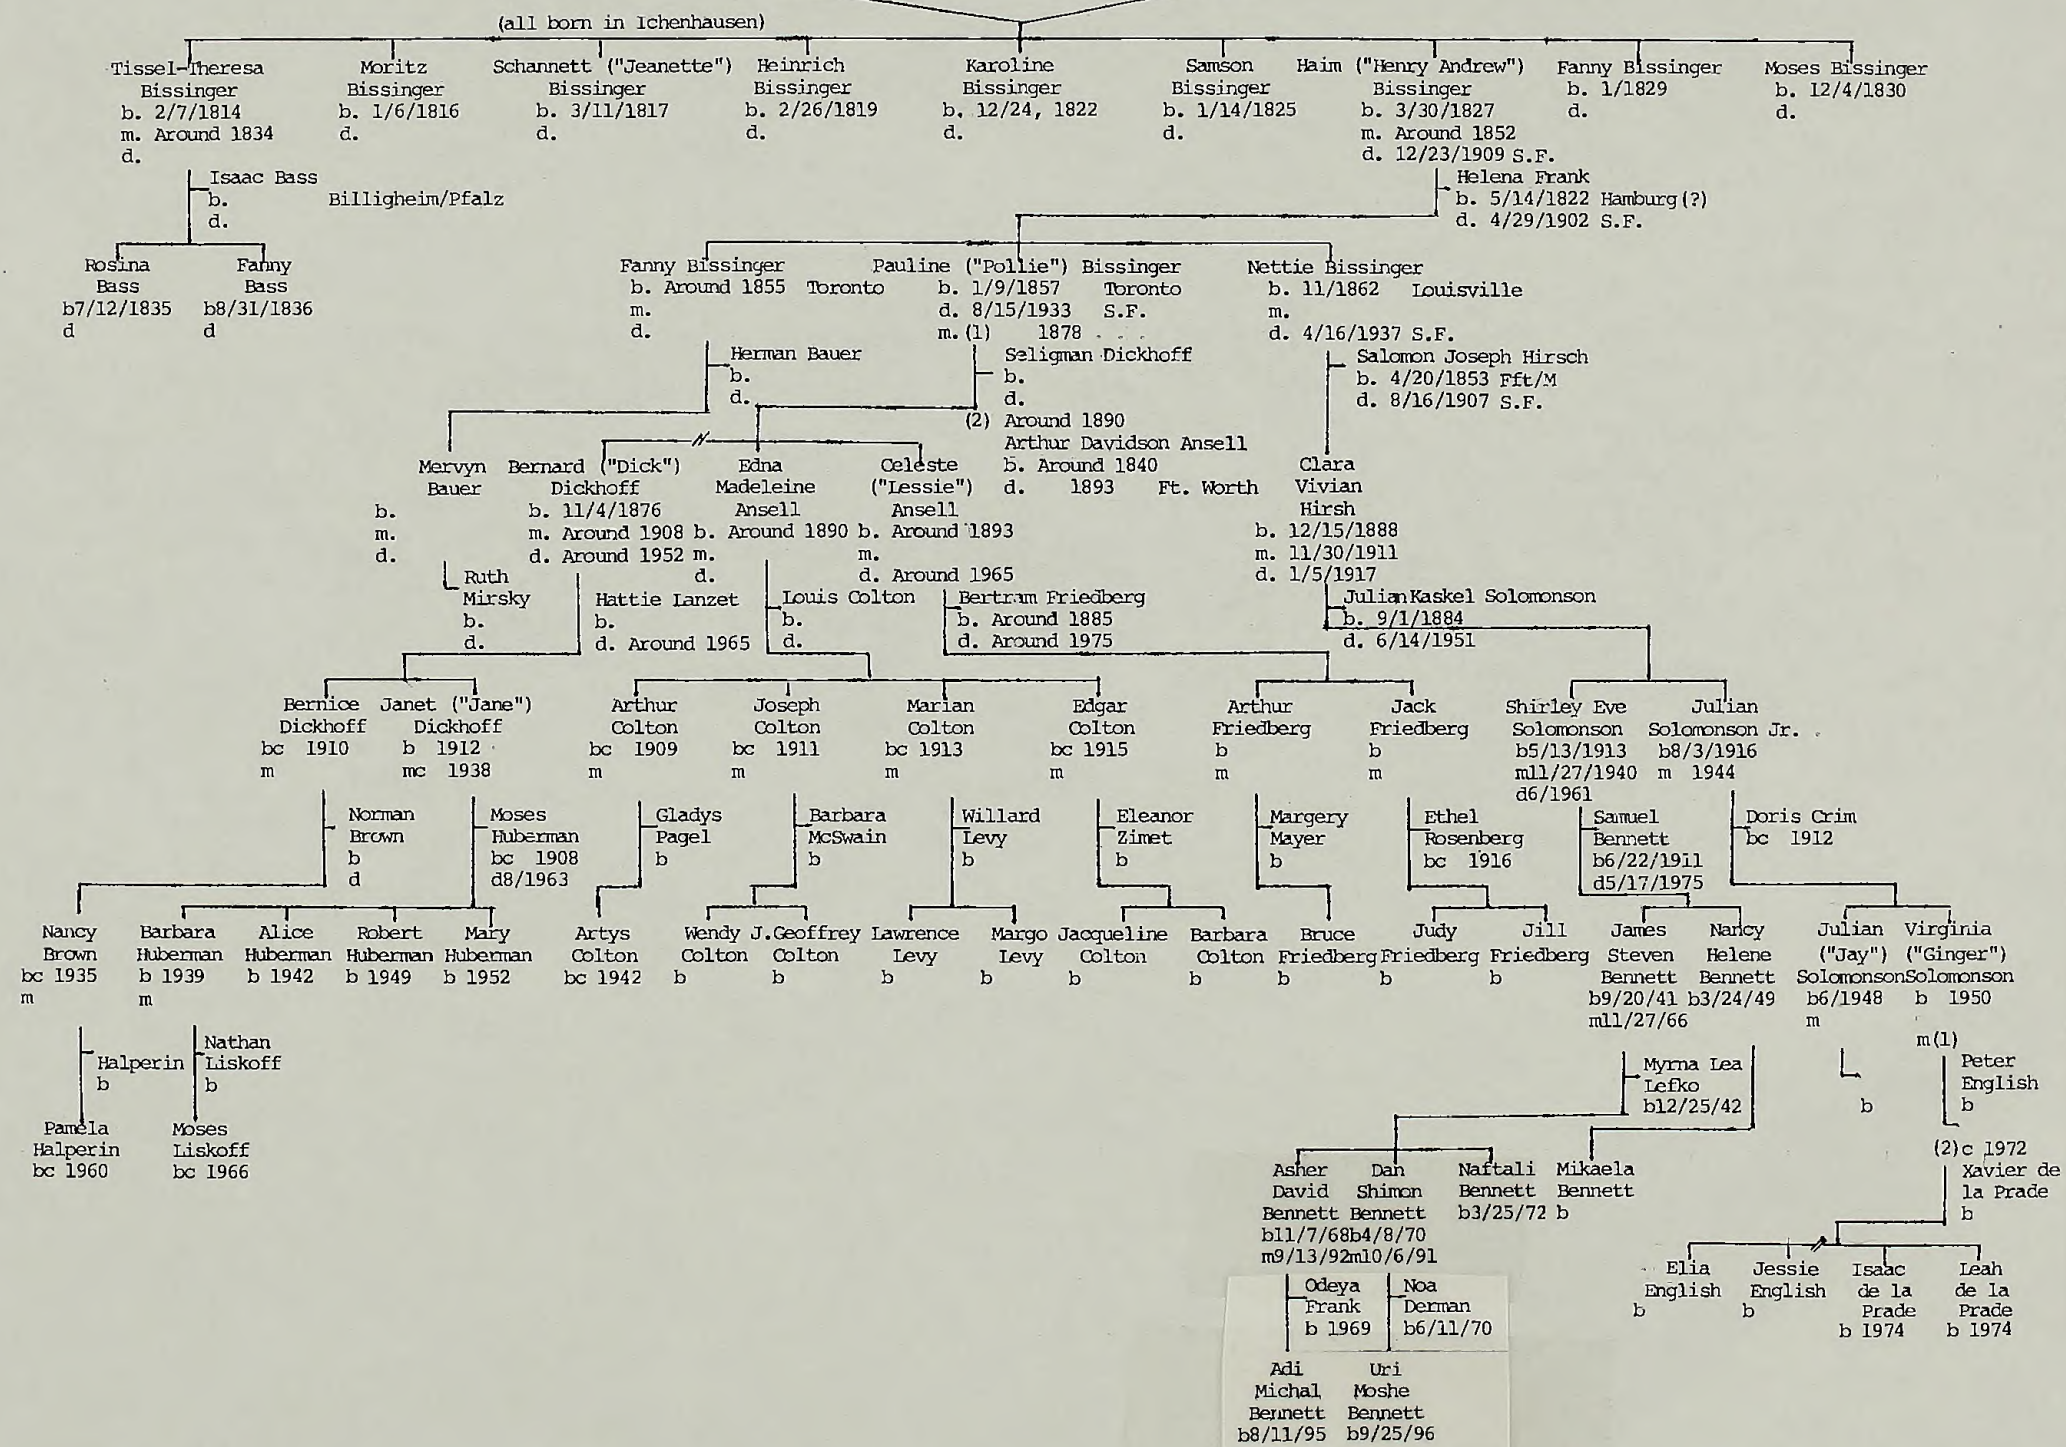

Source: James Bennett,
Haifa, 1997

BARUCH ("BENEDIKT") BISSINGER

b. 1783
m. around 1812
d. June 17, 1856 Ichenhausen

Brendel-Babette Mayer

b. Around 1790
d. June 17, 1856 Ichenhausen

BISSINGER FAMILY GENEALOGY [II]

(Ichenhausen)

MAYER FAMILY GENEALOGY [Misc]