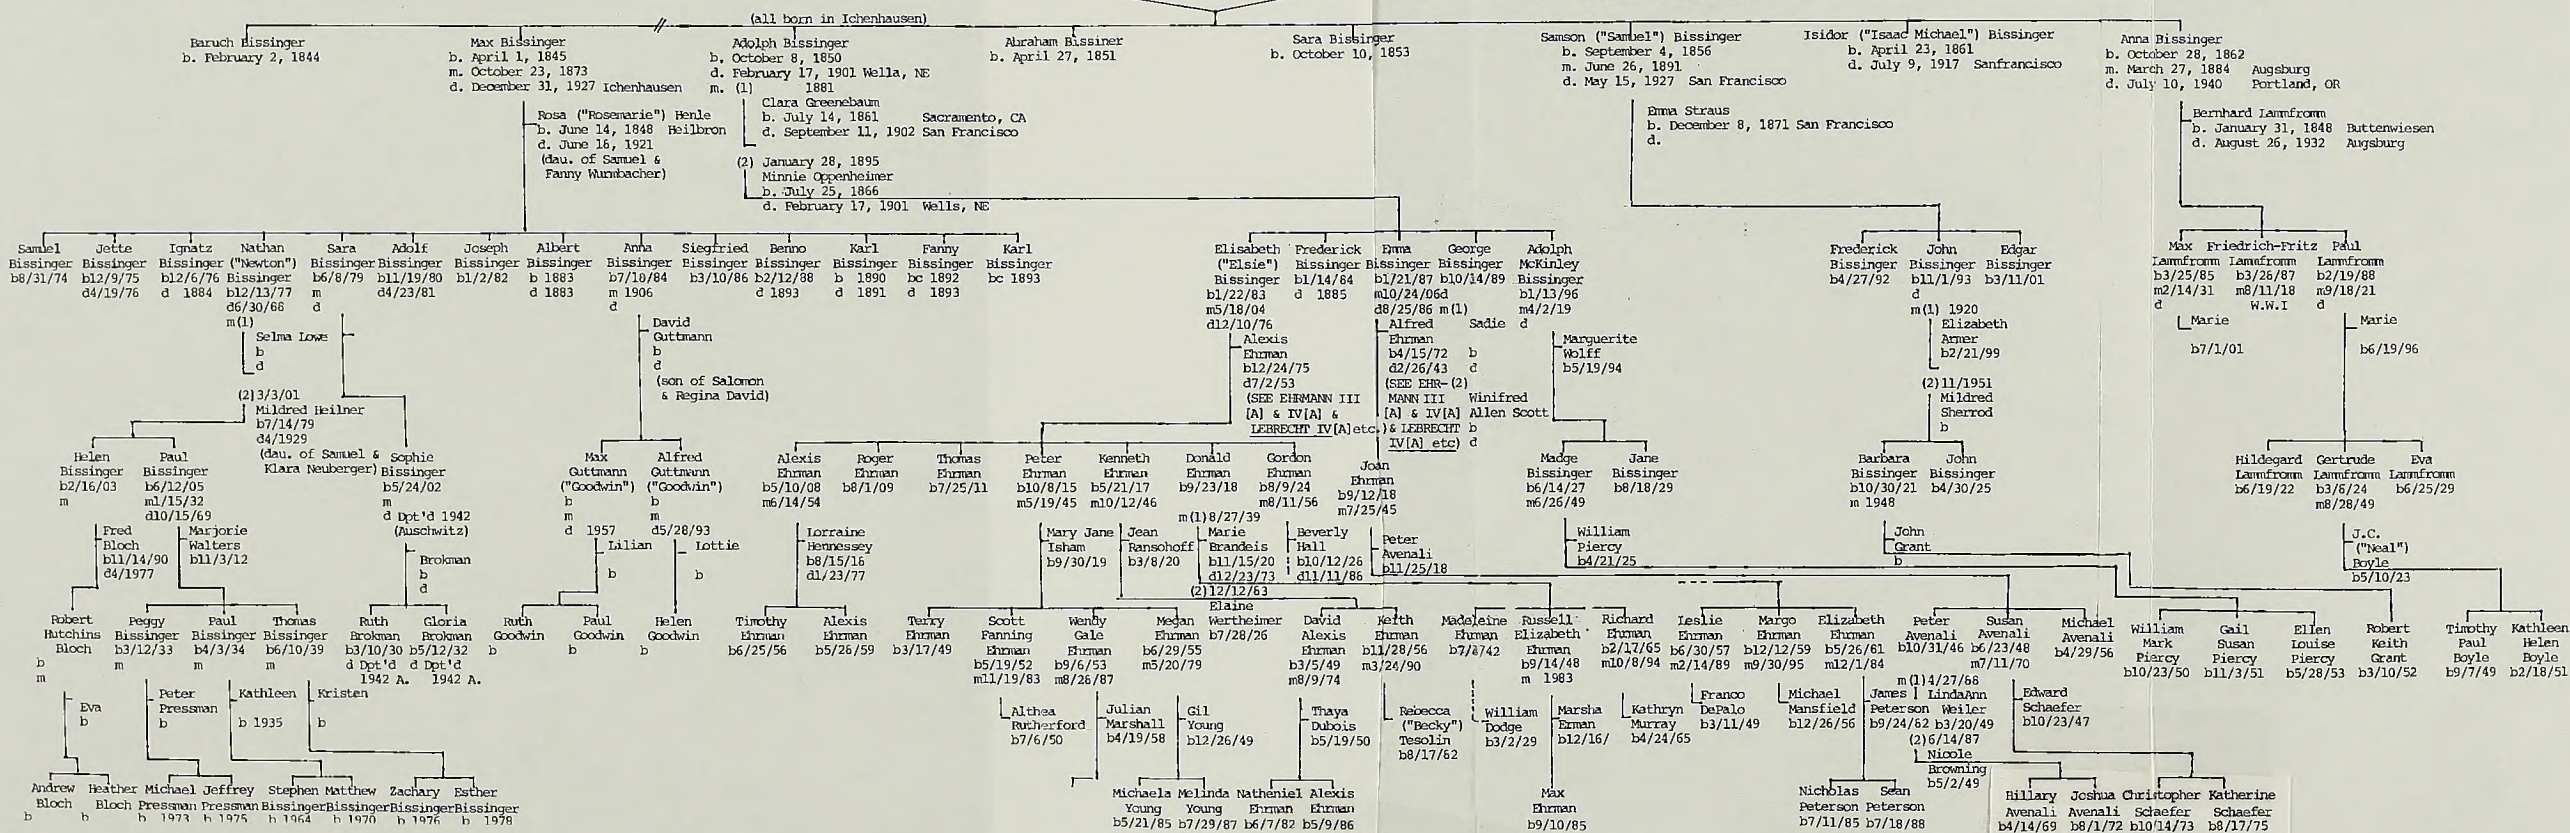

Source: James Bennett
Haifa, 1997
Dan M. Barlev (Bruehl)
Jerusalem

HEINRICH BISSINGER
b. April 10, 1819 Ichenhausen
d. January 27, 1902 Ichenhausen

(1) Jette Heilbronner
b. March 6, 1812 Ichenhausen
d. November 30, 1847 Ichenhausen
(2) August 31, 1848
Sophie Gerstle
b. January 4, 1821 Ichenhausen
d. January 1, 1902 Ichenhausen
(dau. of Michael & Sara Weil)

BISSINGER FAMILY GENEALOGY I [C]
BERNHEIM FAMILY GENEALOGY [III]
HEILBRONNER FAMILY GENEALOGY [Misc]
GERSTLE FAMILY GENEALOGY [Misc]