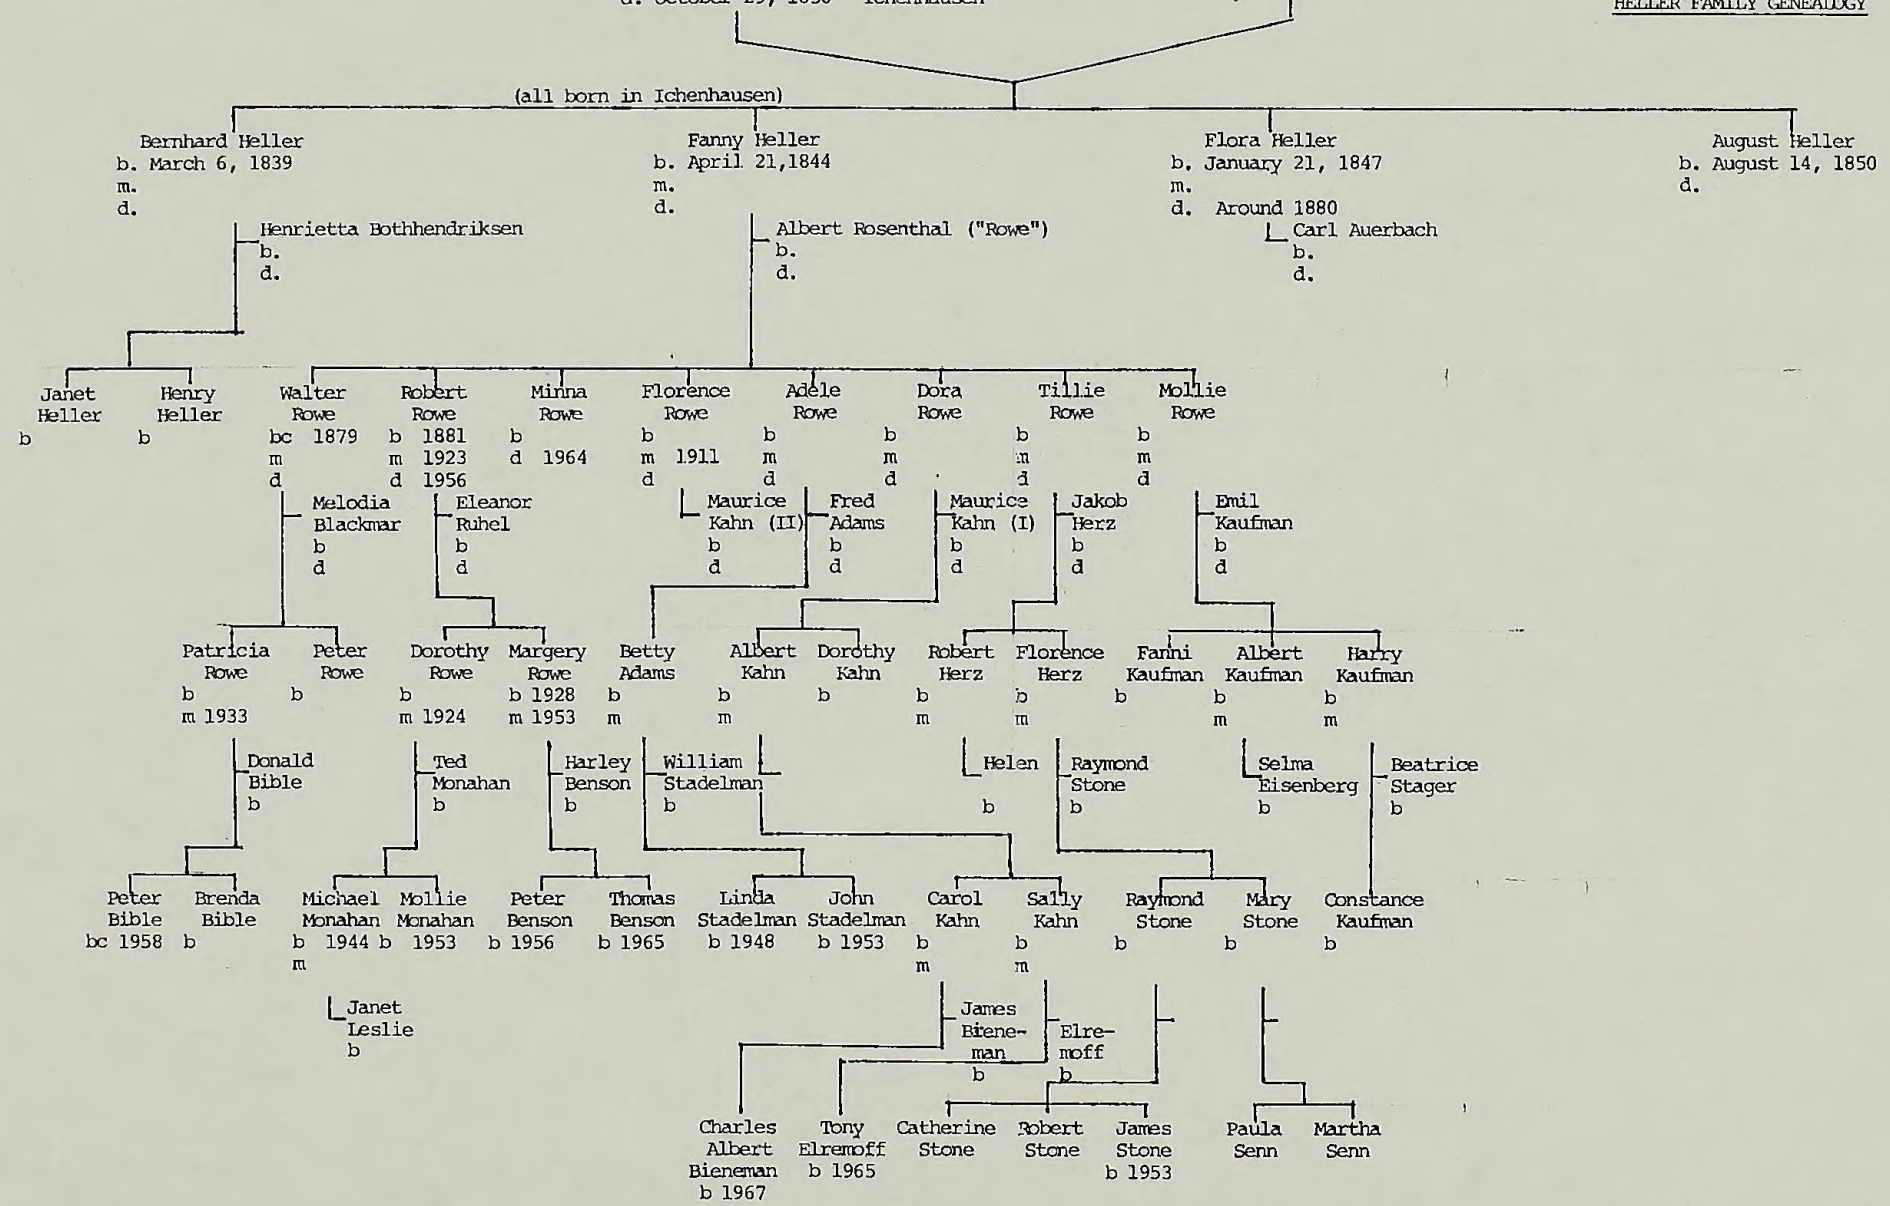

Source: James Bennett,
Haifa, 1997

SCHANNET ("JEANETTE") BISSINGER

b. August 14, 1817 Ichenhausen
m. November 17, 1836 Ichenhausen
d. October 29, 1850 Ichenhausen

Samuel Gabriel Heller

b. 1807
d. 1880 Ichenhausen

BISSINGER FAMILY GENEALOGY I(B)

BERNHEIM FAMILY GENEALOGY (II)

HELLER FAMILY GENEALOGY