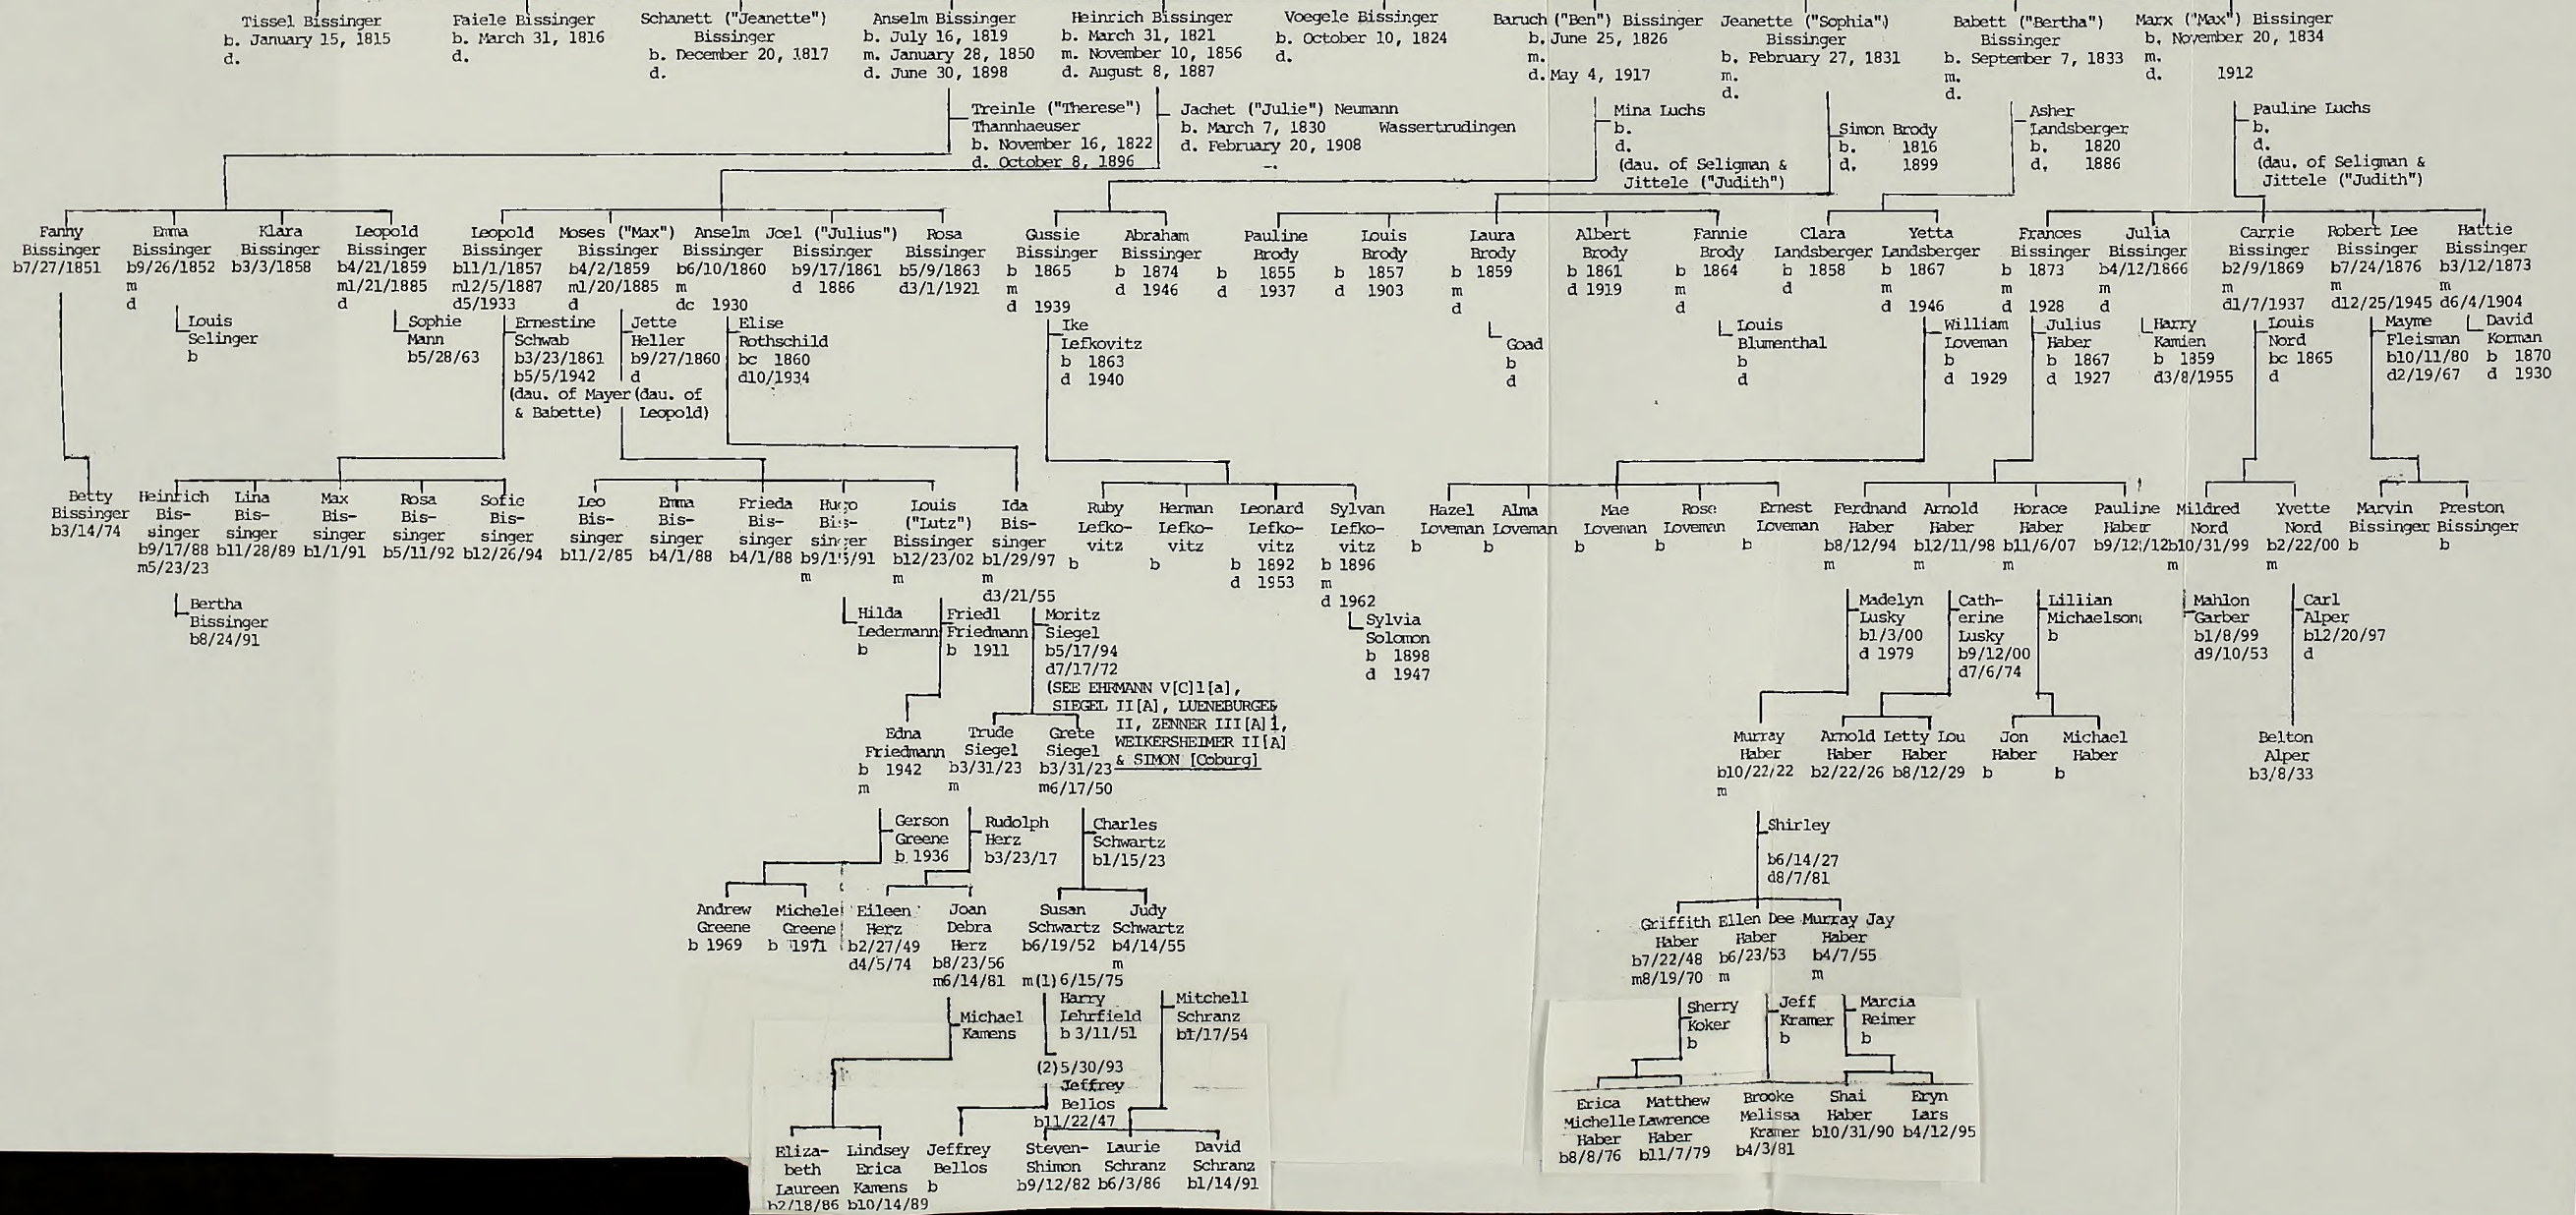

Source: James Bennett,
Haifa, 1997

LOEB ("LEOPOLD") BISSINGER

b. August 24, 1875 Ichenhausen
m. March 27, 1814 Ichenhausen
d. September 21, 1856 Ichenhausen

Jette Anschel

b. Laupheim
d. February 17, 1866 Ichenhausen

BISSINGER FAMILY GENEALOGY [III]
ANSCHEL FAMILY GENEALOGY

(all born in Ichenhausen)