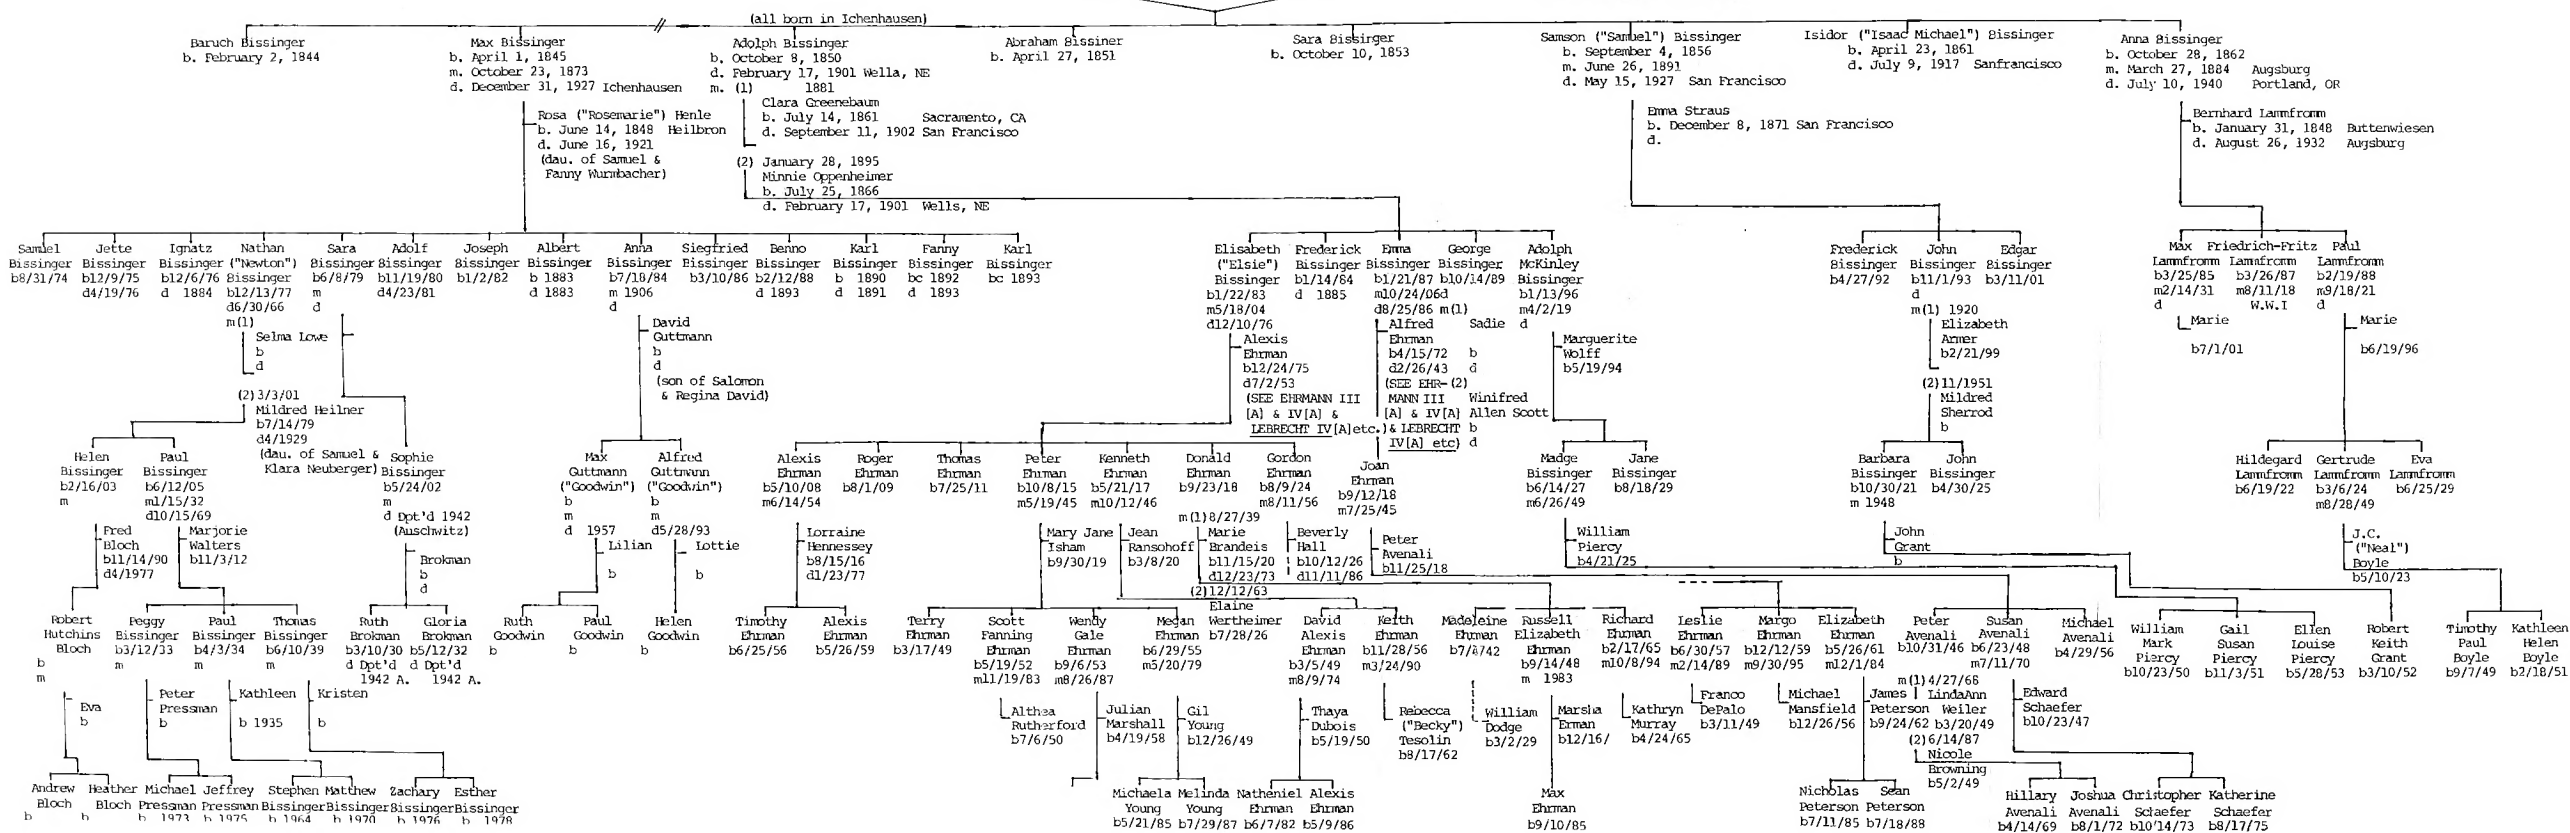

Source: James Bennett
Haifa, 1997
Dan M. Barlev (Bruell)
Jerusalem

HEINRICH BISSINGER
b. April 10, 1819 Ichenhausen
d. January 27, 1902 Ichenhausen

(1) Jette Heilbronner
b. March 6, 1812 Ichenhausen
d. November 30, 1847 Ichenhausen
(2) August 31, 1848
Sophie Gerstle
b. January 4, 1821 Ichenhausen
d. January 1, 1902 Ichenhausen
(dau. of Michael & Sara Weil)

BISSINGER FAMILY GENEALOGY I (C)
BERNHHEIM FAMILY GENEALOGY (III)
HEILBRONNER FAMILY GENEALOGY (Misc)
GERSTLE FAMILY GENEALOGY (Misc)