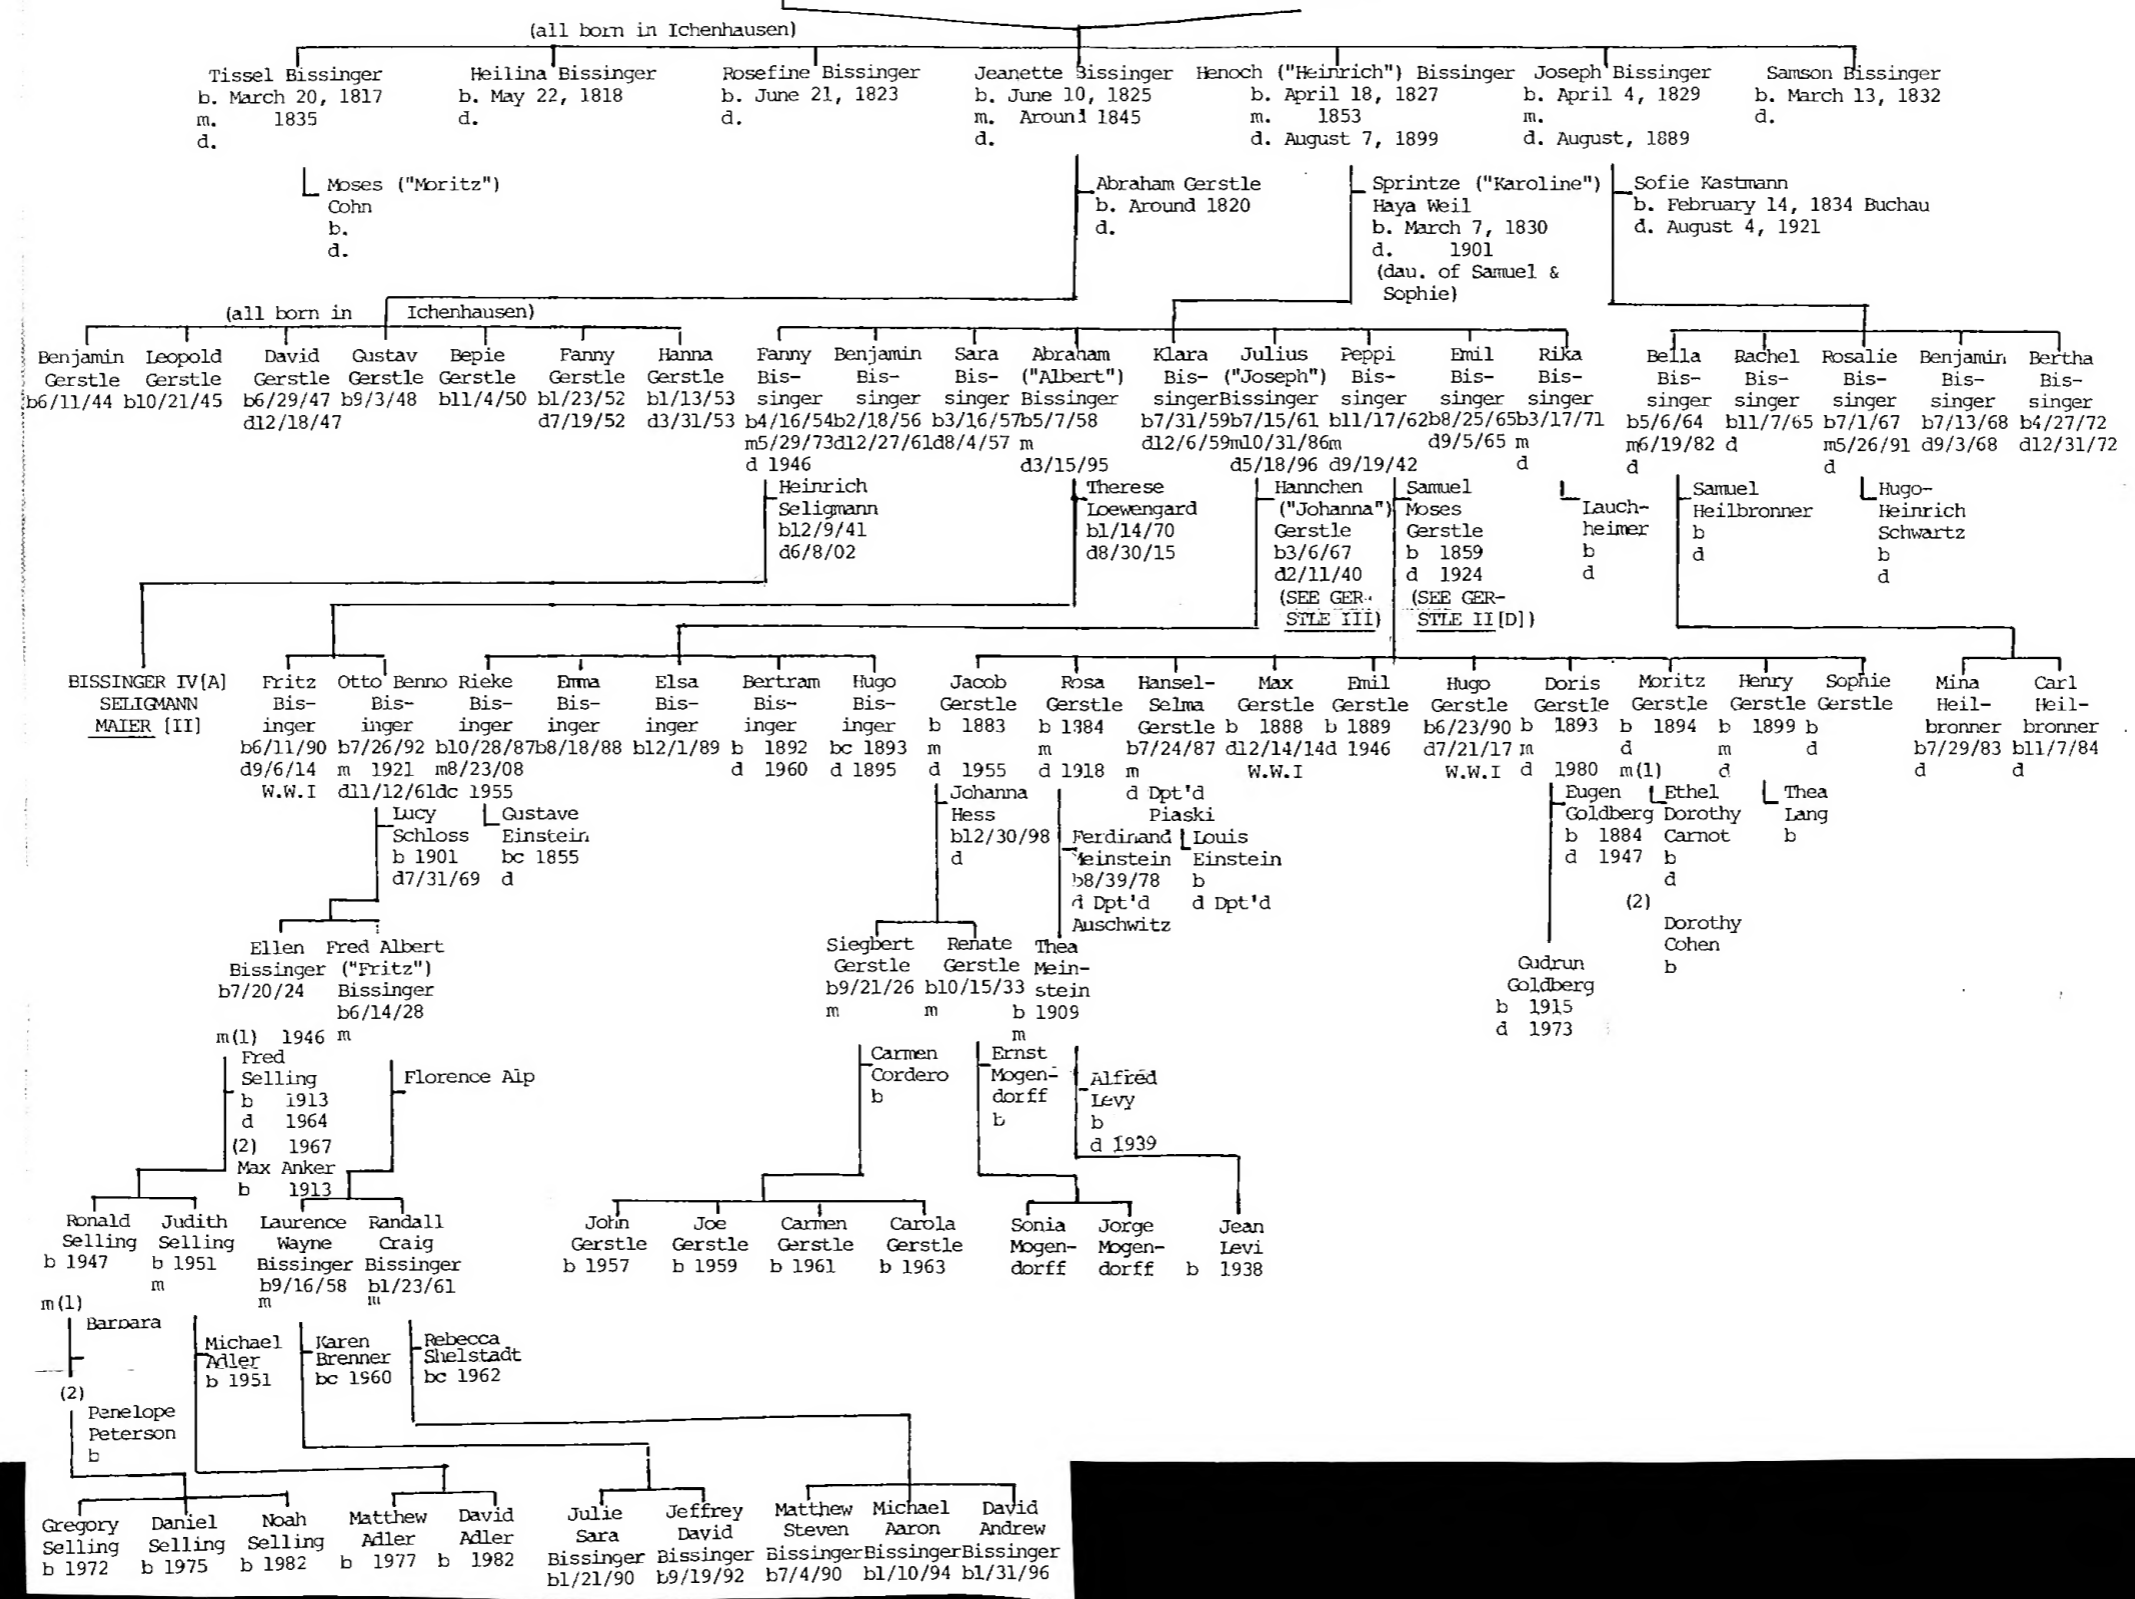

Source: James Bennett, Haifa, 1997

BENJAMIN BISSINGER
b. September 7, 1877 Ichenhausen
m. 1816 Ichenhausen
d. 1842 Ichenhausen

Reichel ("Regine") Maier
b. Around 1790 Altenstadt
d. (daughter of Abraham Joseph & Prummet)

BISSINGER FAMILY GENEALOGY [IV]
MAIER FAMILY GENEALOGY [I]