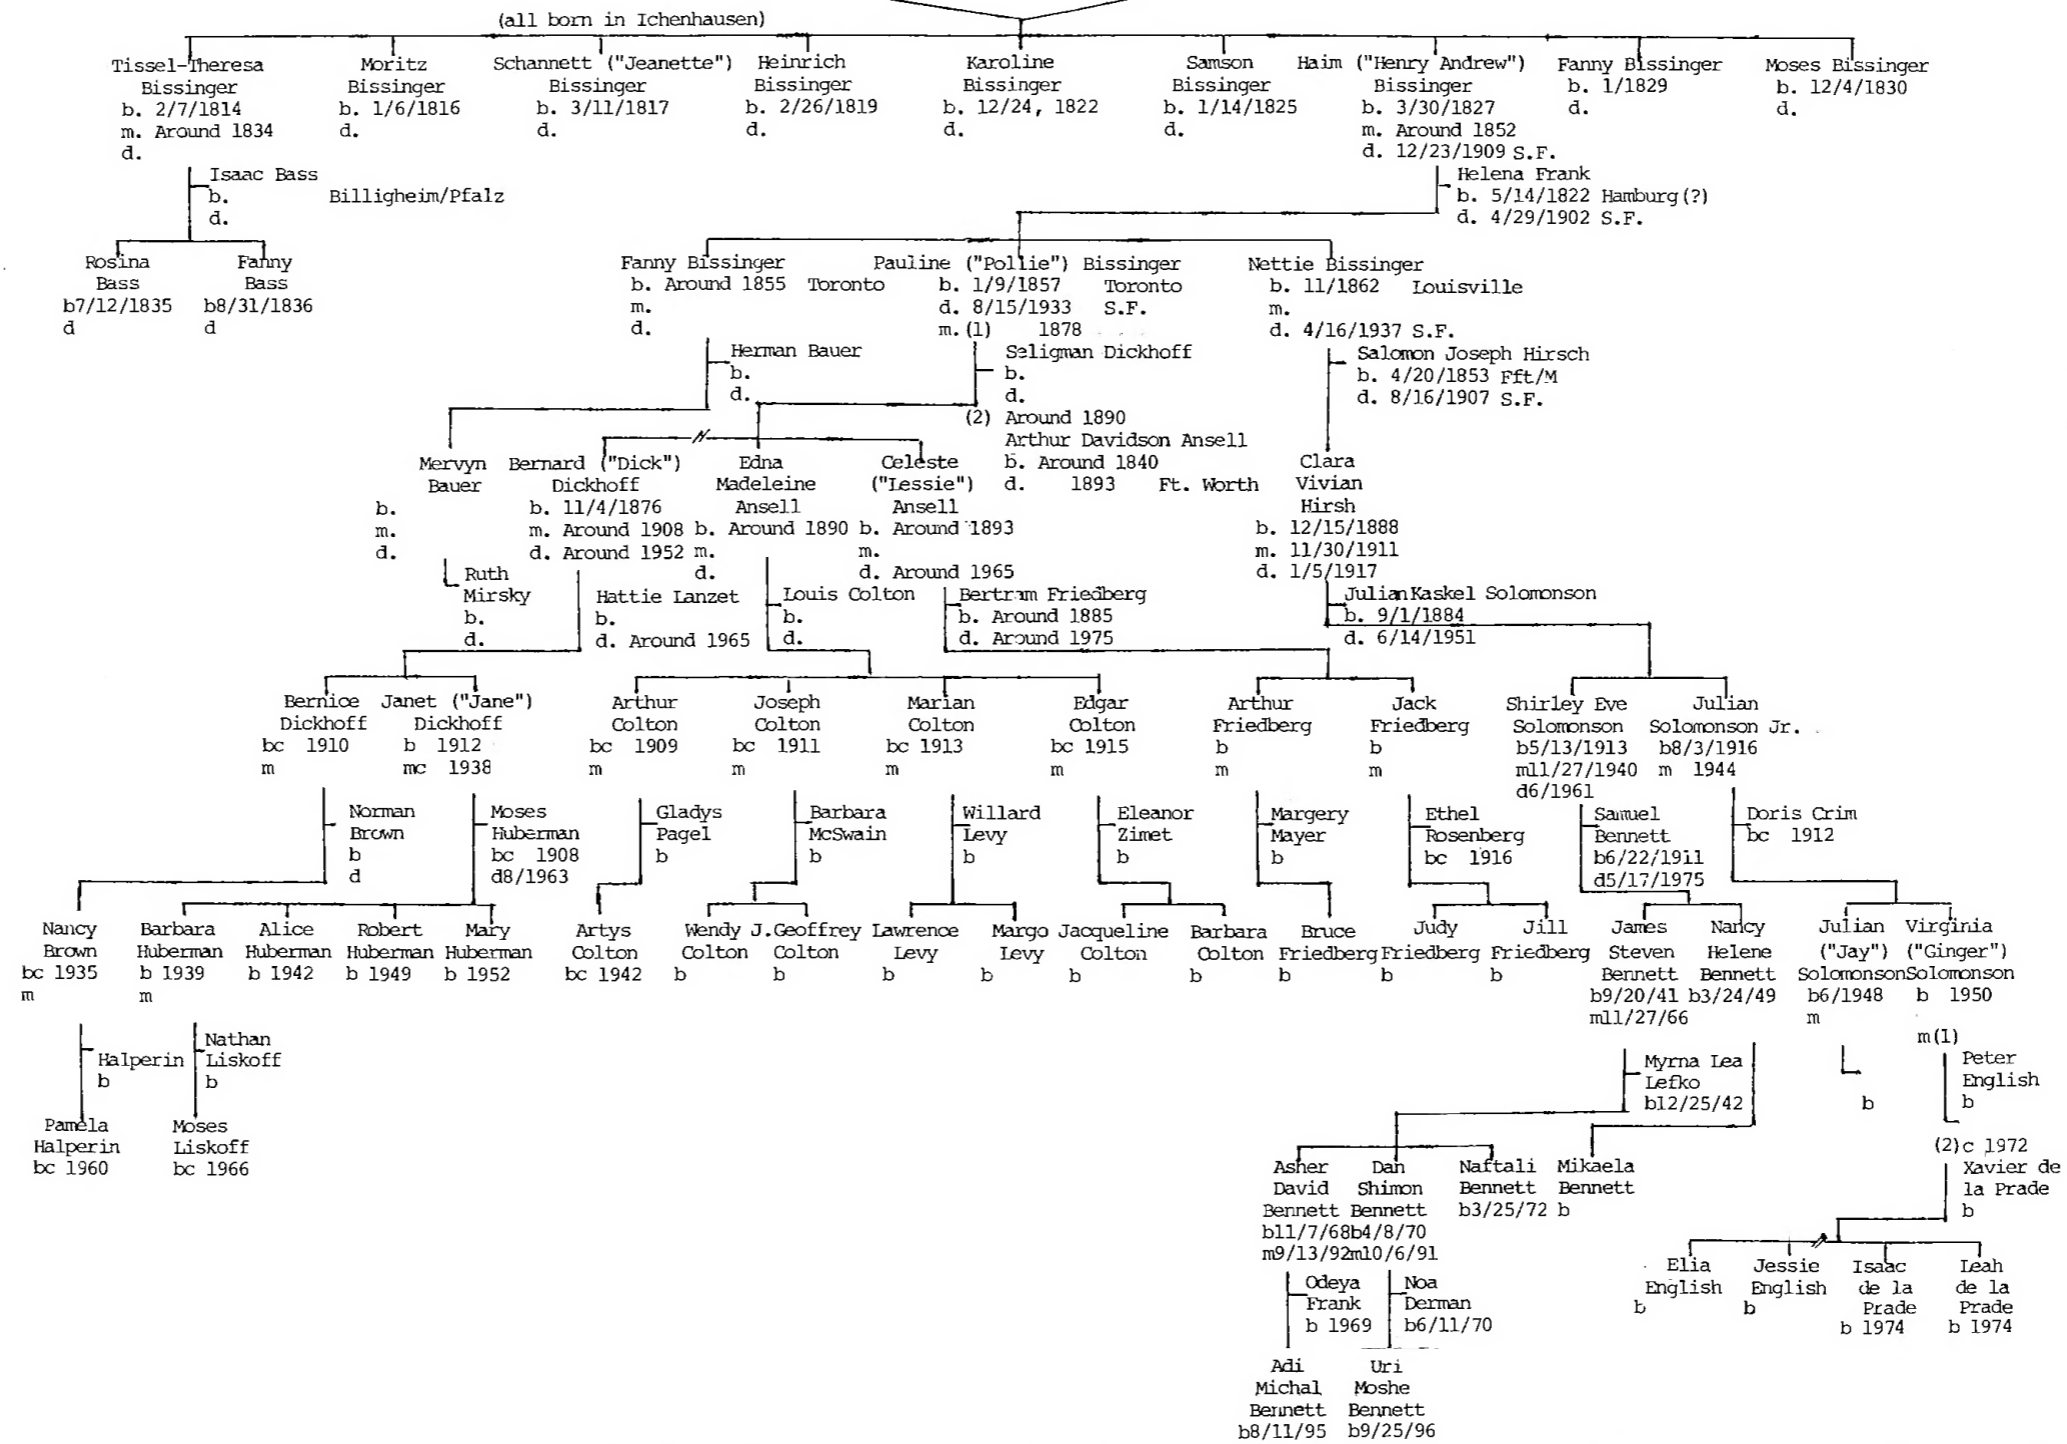

Source: James Bennett,
Haifa, 1997

BARUCH ("BENEDIKT") BISSINGER

b. 1783
m. around 1812
d. June 17, 1856 Ichenhausen

Brendel-Babette Mayer

b. Around 1790
d. June 17, 1856 Ichenhausen

BISSINGER FAMILY GENEALOGY [II]

(Ichenhausen)

MAYER FAMILY GENEALOGY [Misc]