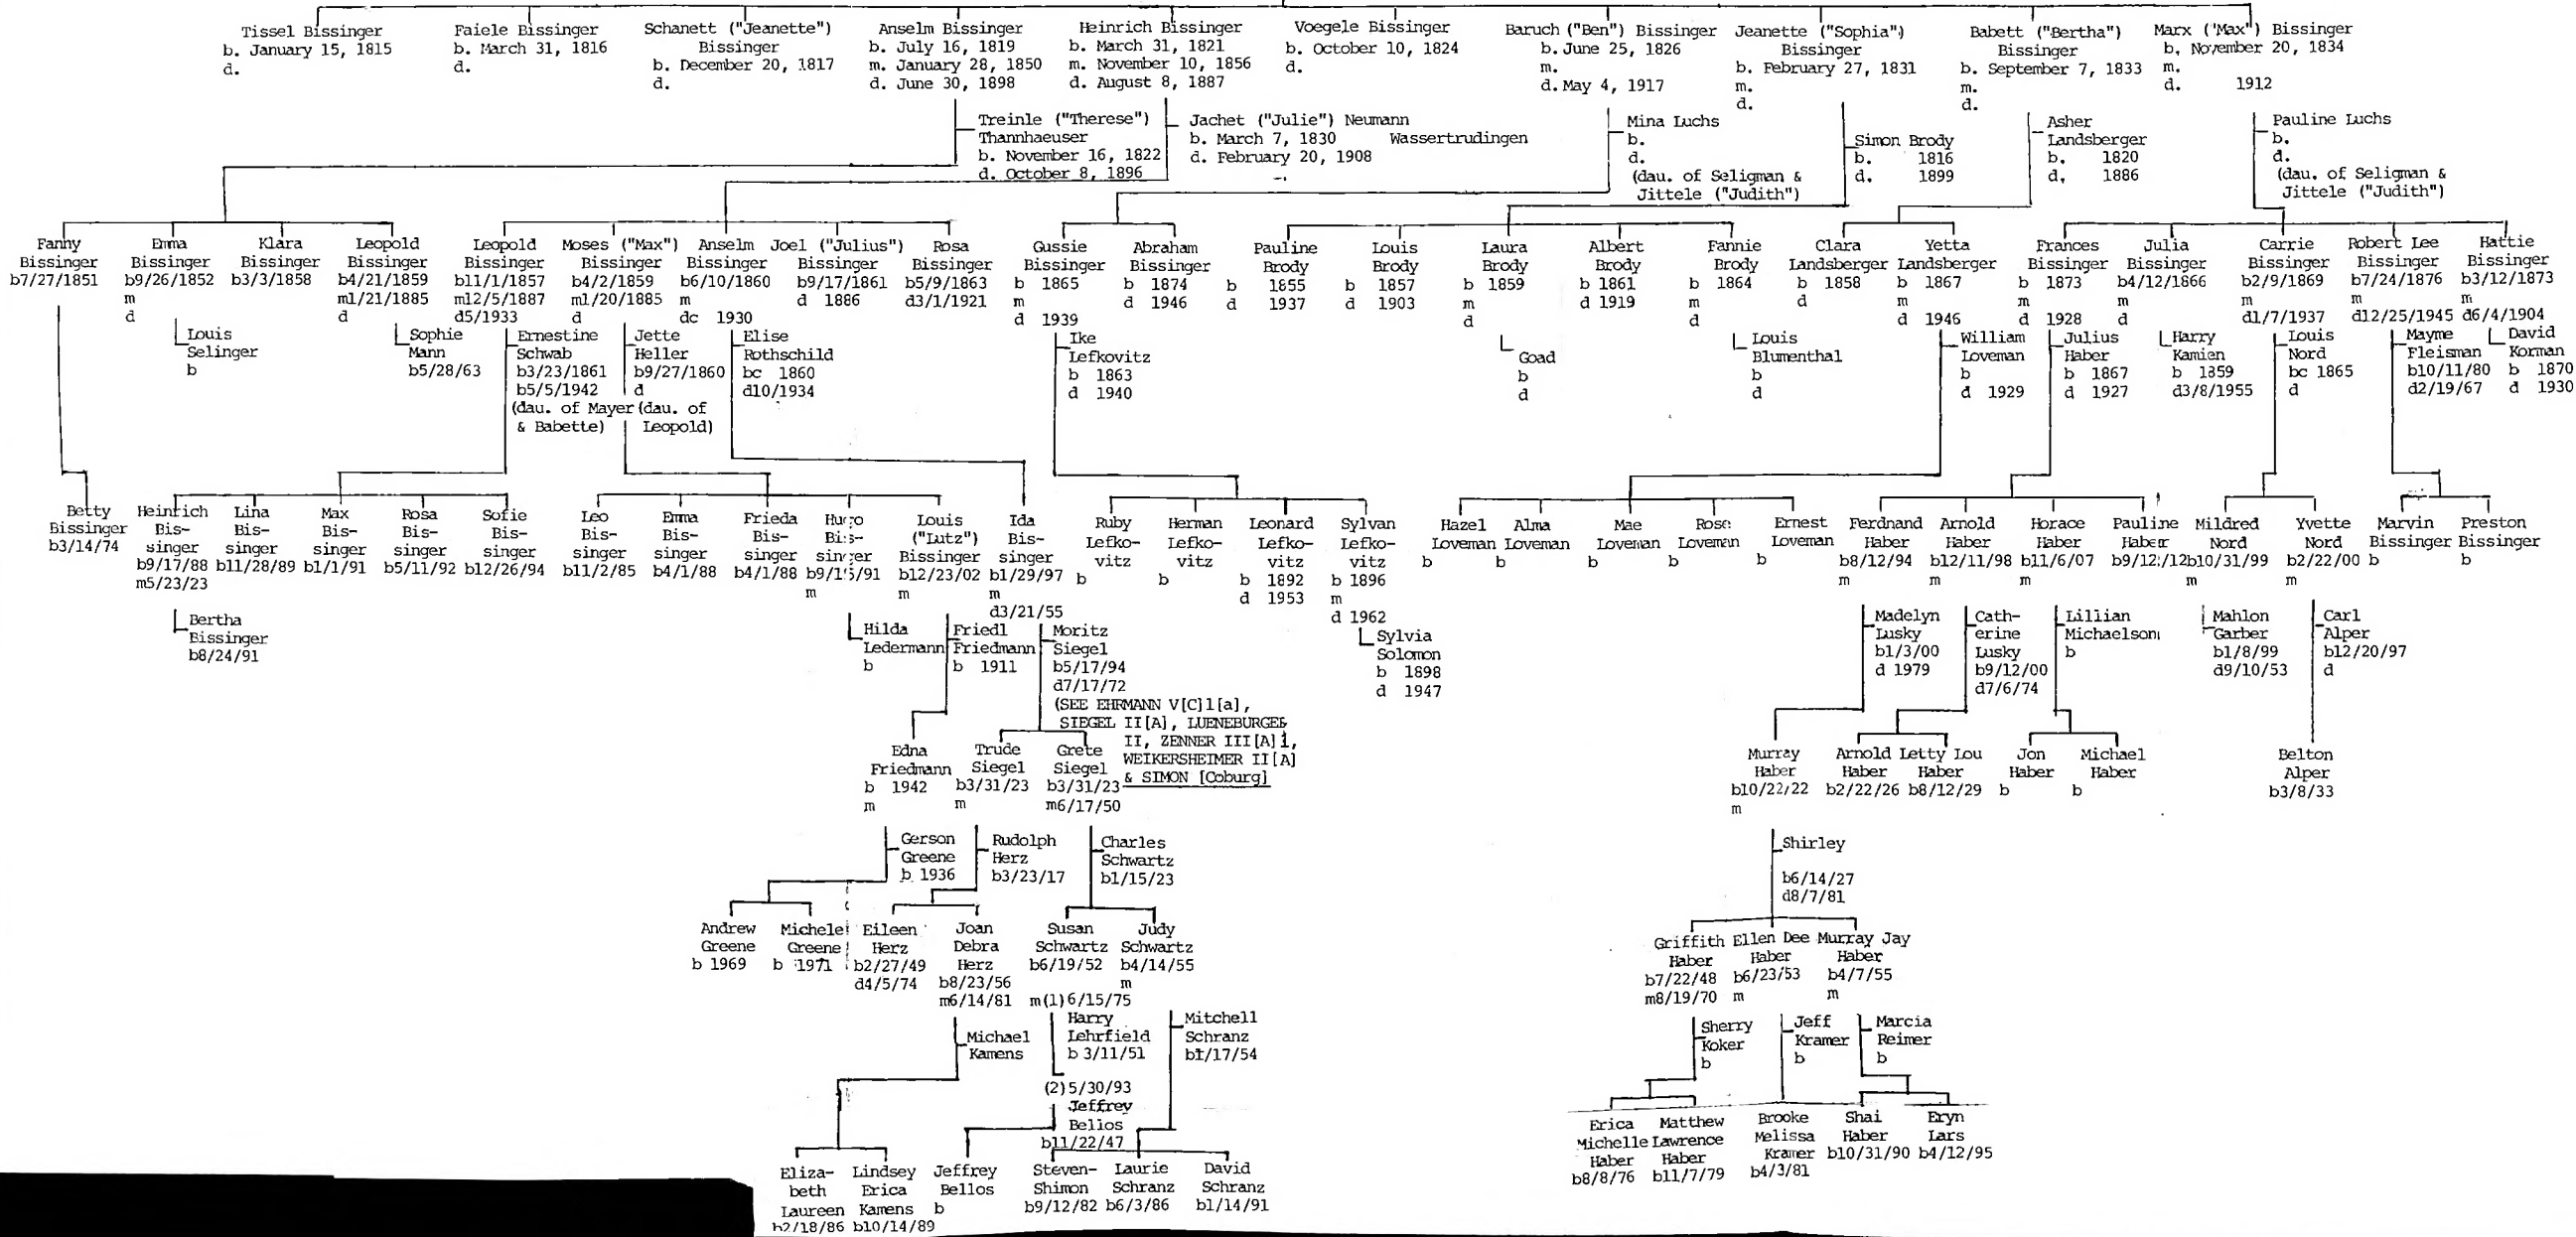

Source: James Bennett,
Haifa, 1997

LOEB ("LEOPOLD") BISSINGER

b. August 24, 1785 Ichenhausen
m. March 27, 1814 Ichenhausen
d. September 21, 1856 Ichenhausen

Jette Anschel

b. Laupheim
d. February 17, 1866 Ichenhausen

BISSINGER FAMILY GENEALOGY [III]
ANSCHEL FAMILY GENEALOGY

(all born in Ichenhausen)