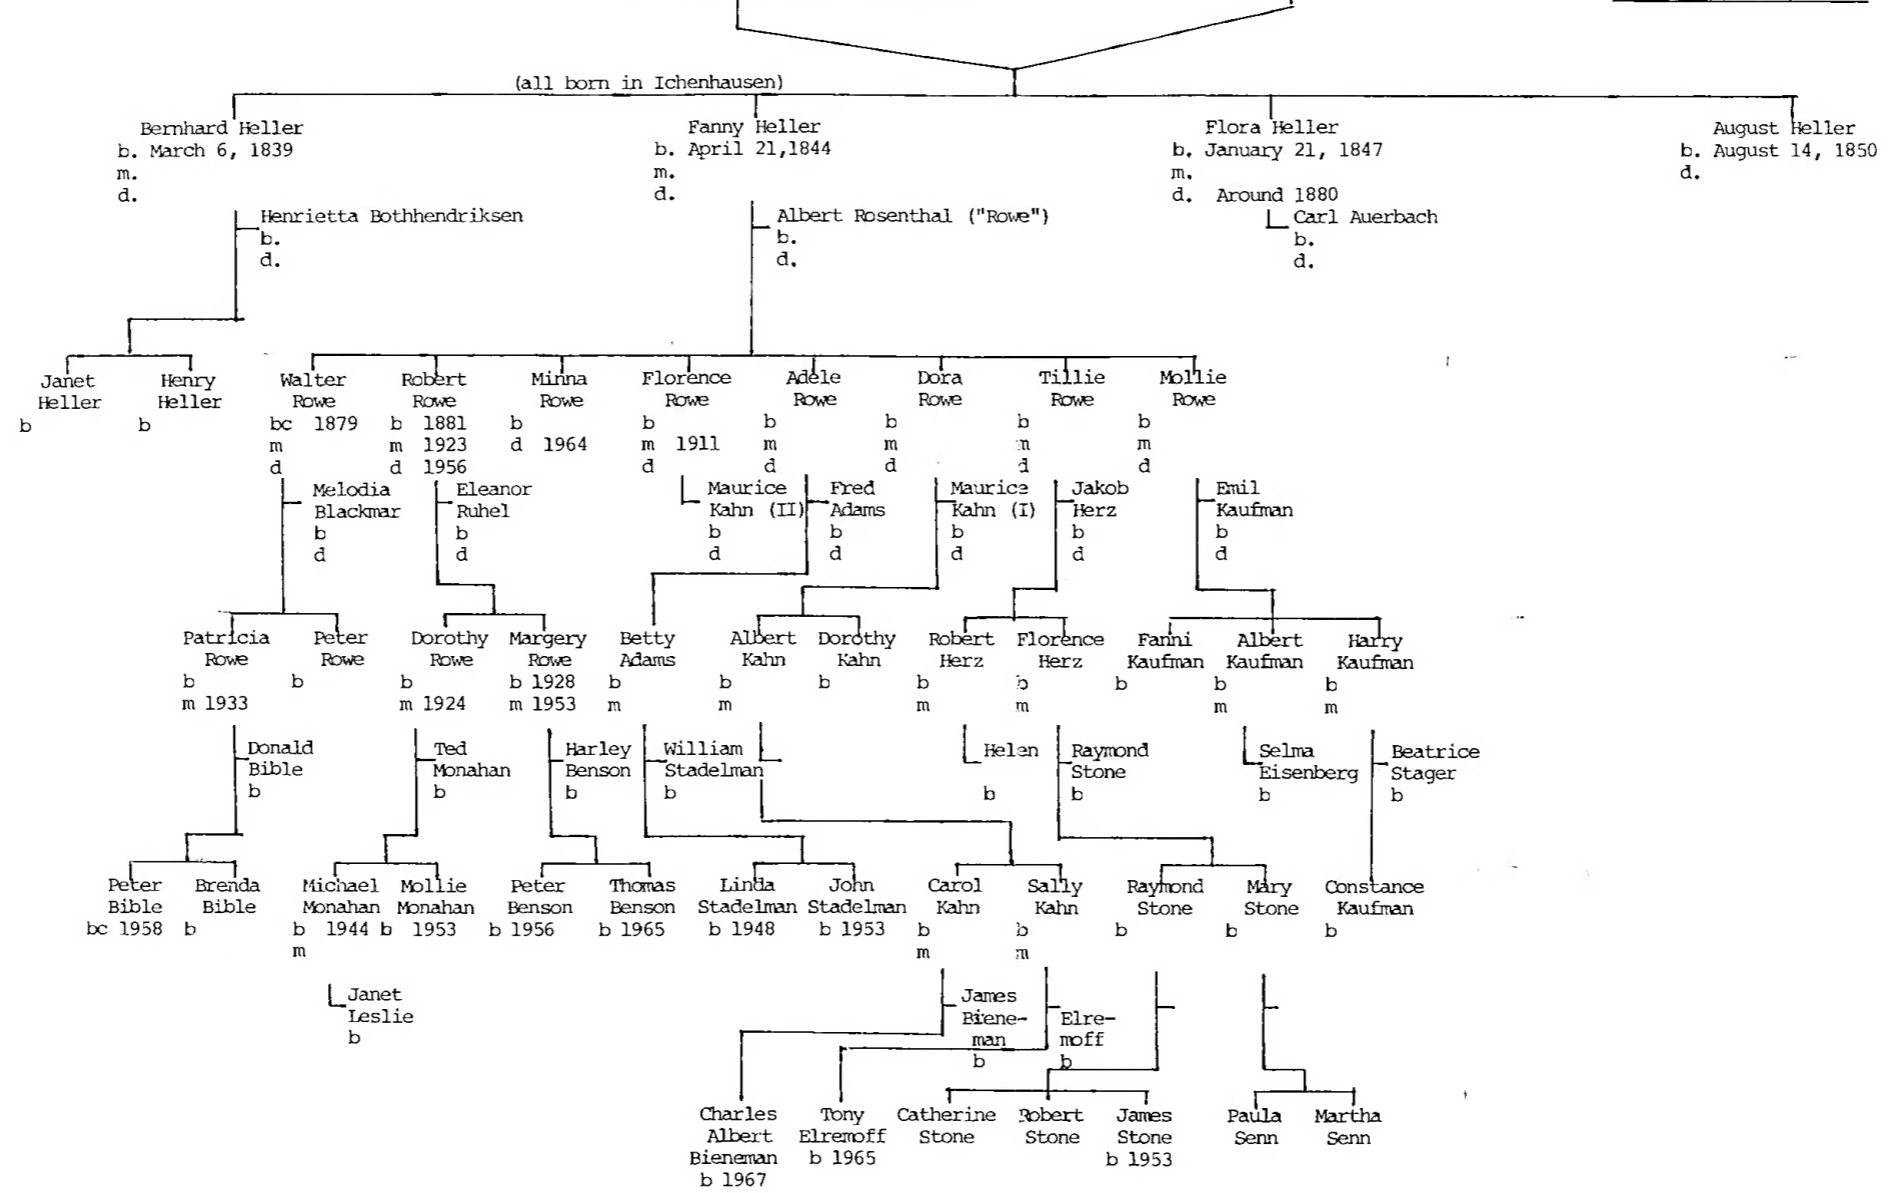

Source: James Bennett,
Haifa, 1997

SCHANNET ("JEANETTE") BISSINGER

b. August 14, 1817 Ichenhausen
m. November 17, 1836 Ichenhausen
d. October 29, 1850 Ichenhausen

Samuel Gabriel Heller

b. 1807
d. 1880 Ichenhausen

BISSINGER FAMILY GENEALOGY I(B)

BERNHEIM FAMILY GENEALOGY (II)

HELLER FAMILY GENEALOGY