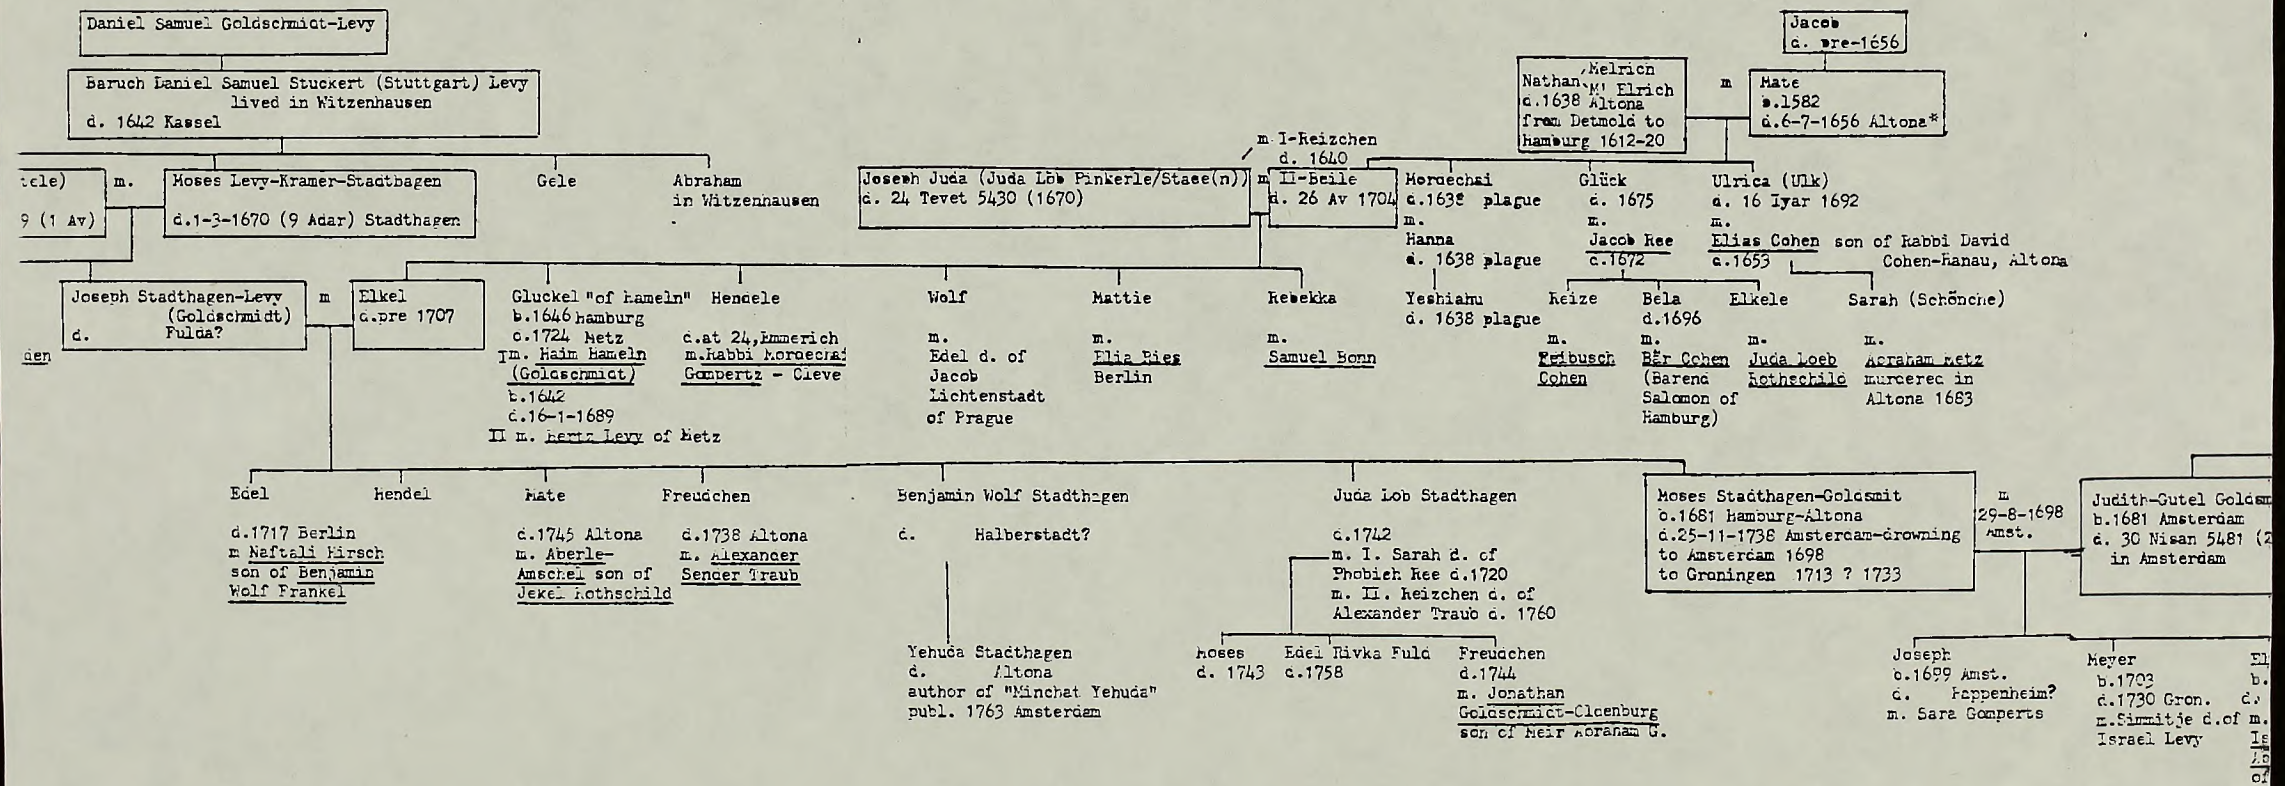

Researched and compiled by James S. Bennett, 48 Vitkin St., Haifa, Israel

This is the first draft of this family tree, issued to family members in July 1985. Additions and corrections for a future addition, including a history of the Van Ronkel Family and the ancestors of the family, are most welcome.

* Samuel Joseph Van Konkel, brothers and sisters

* continued on accompanying family tree:
GENEALOGY OF THE VAN RONKEL FAMILY OF
GRONINGEN, HOLLAND AND AMERICA