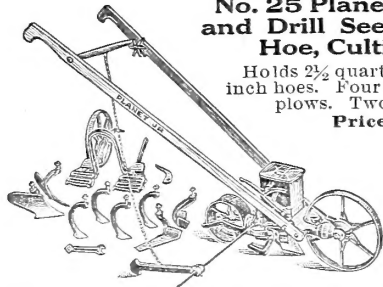

Price Complete, \$22.75.

No. 4 D. As a Seeder Only, \$18.00

Soon pays for itself in the family garden as well as in the larger acreage. Sows all garden seeds (in drills or in hills), plows, opens furrows and covers them, hoes and cultivates very quickly and easily all through the season.

Price Complete, \$25.75.

A capital implement for large-scale gardening especially. It has automatic feed stopper, seed index and complete cultivating attachments. Is a perfect seeder and combined double and single wheel hoe. Two acres a day can be easily worked with this tool.