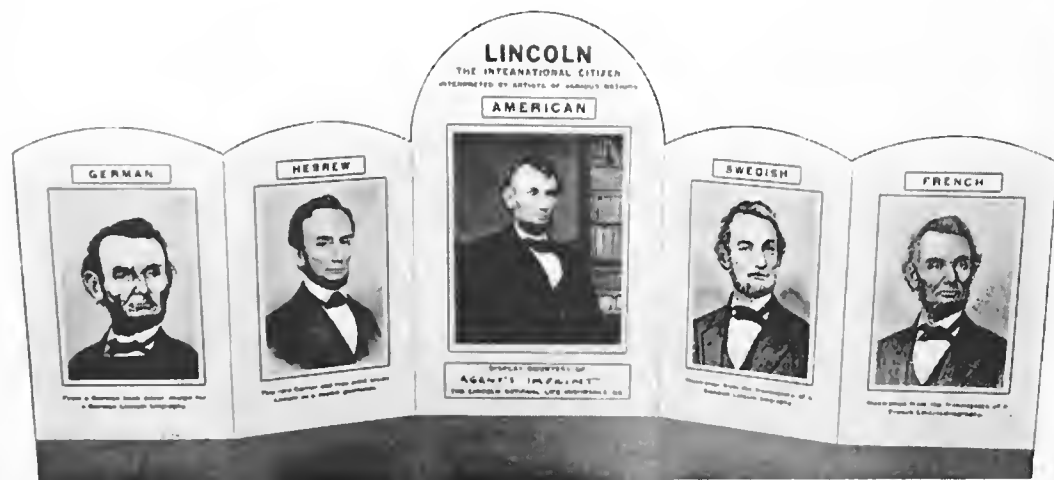

International Lincoln Display.....50¢