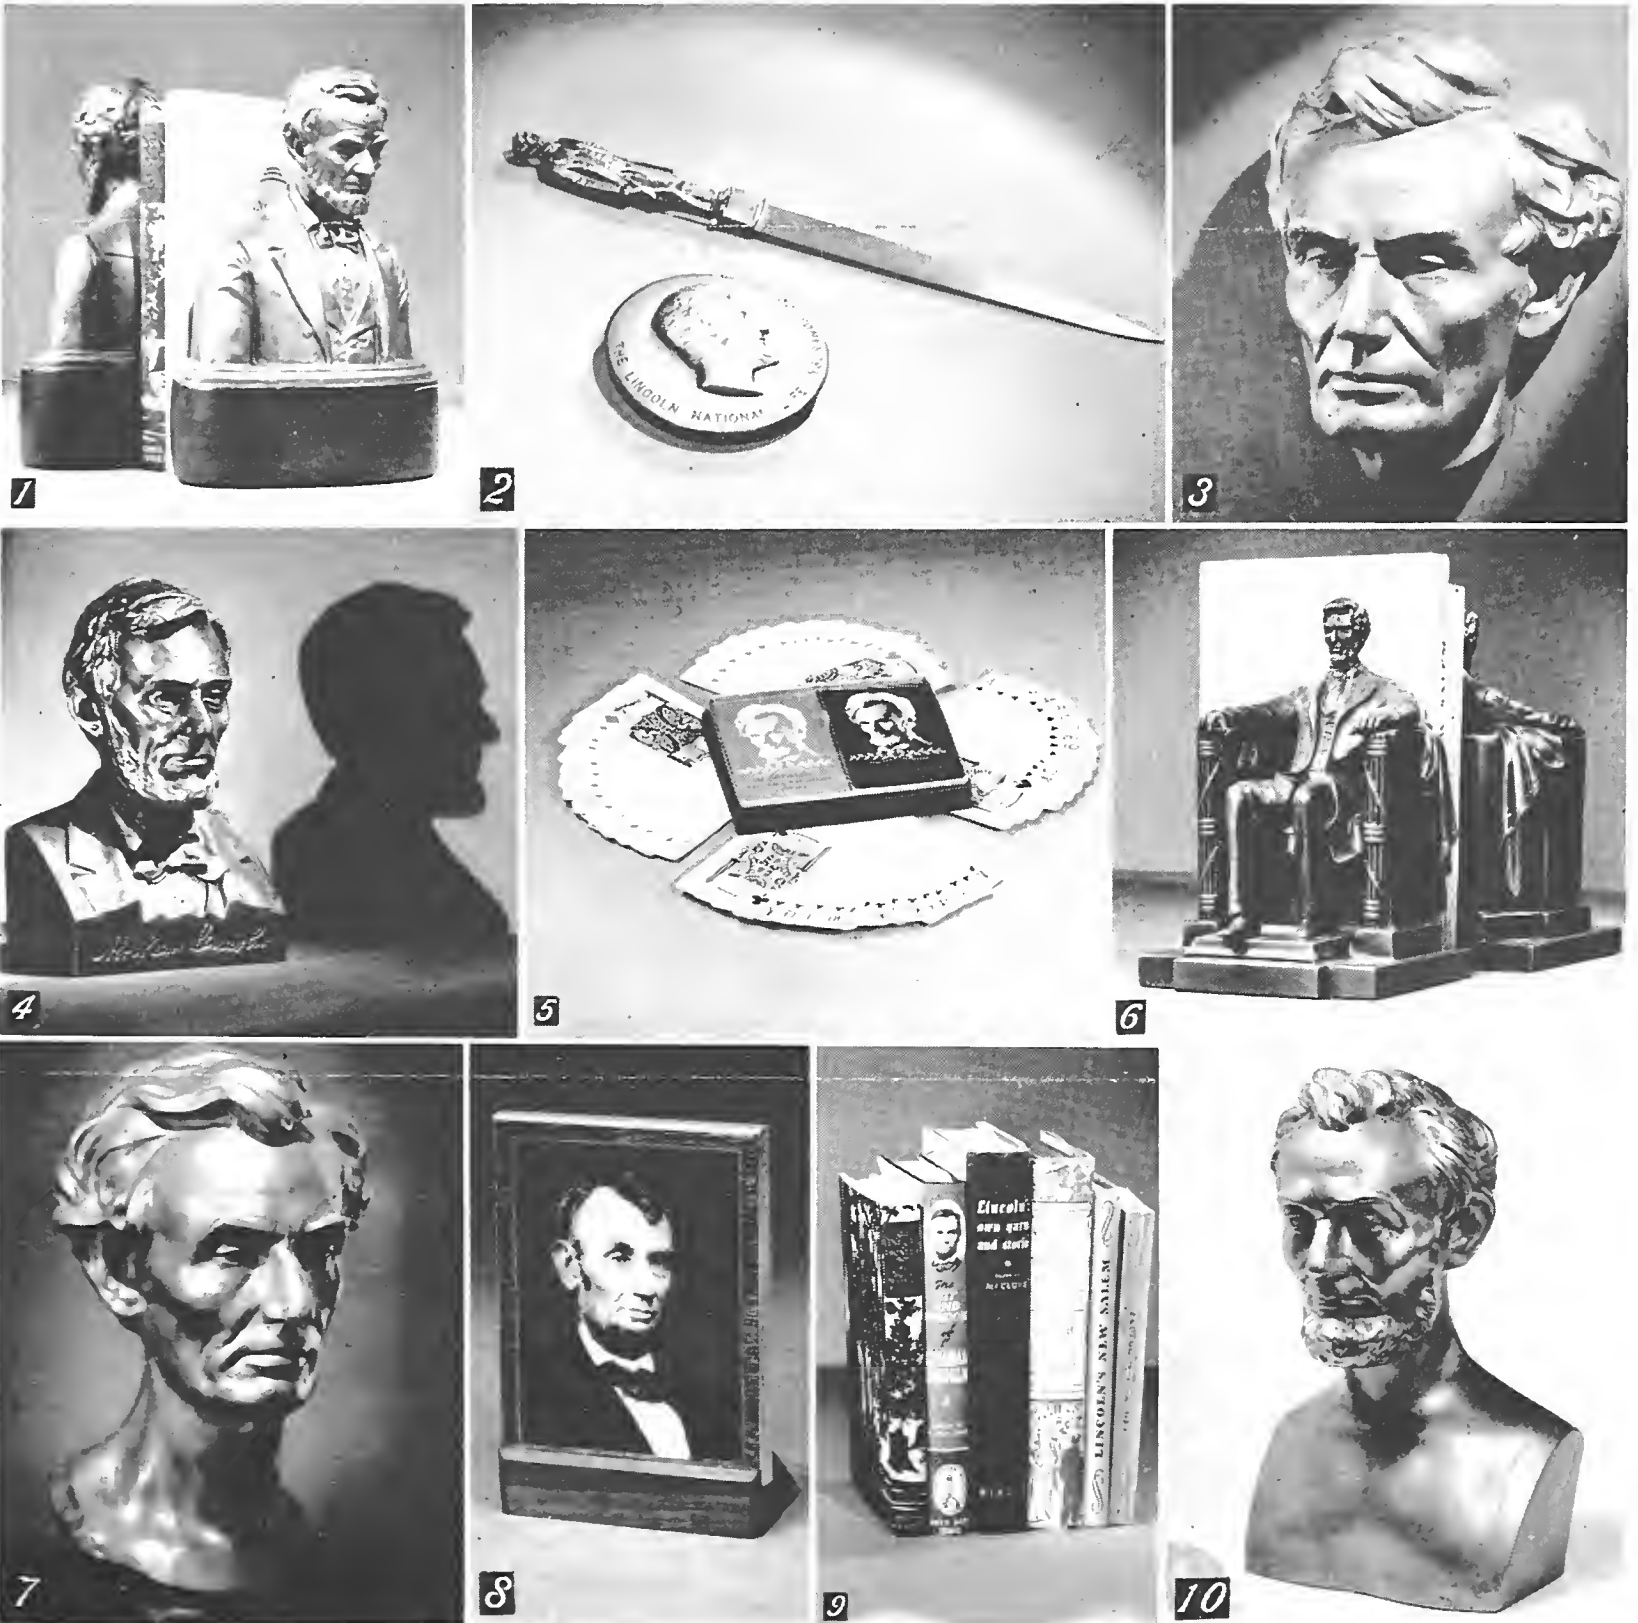

The Lincoln Head Display

This striking exhibit, suitable for walls or windows, features an impressive Lincoln head reproduced from the original life mask by Leonard Volk. It is mounted on walnut stained plywood. The background board, 18" x 30" contains explanatory copy and space for your imprint.

Lincoln at Gettysburg Display

Here in Lincoln's own handwriting is his immortal Gettysburg address.

Also featured is the Company's famous charcoal drawing, "Lincoln at Gettysburg," by M. Leone Bracker. Reproduced in two colors, it measures 28" x 42", yet this entire exhibit, equipped with a demountable steel easel, comes to you in a mailing tube. The display will stand by itself or hang on a wall. Room for your imprint at the bottom. Supplementing this display, you could make available either the facsimile Gettysburg Address or the pamphlet, "Little

Known Facts About the Gettysburg Address," (Form 2805).

THE SCHOOLS

Many Lincoln representatives have successfully promoted Lincoln essay contests and Gettysburg Address recitation contests in the schools. These contests, which can be held every year, afford excellent opportunities for making desirable contacts. Lincoln items such as books, busts, and bookends make desirable prizes for

1 Rebeck books ends
2 Lincoln letter opener,
Lincoln paper weight
3 Head by Volk

4 Lincoln head bank
5 New playing cards
6 French book ends
7 Bust by Volk

8 Pyraglass Lincoln plaque
with base
9 Six-book library
10 Bearded bust by Bastiani