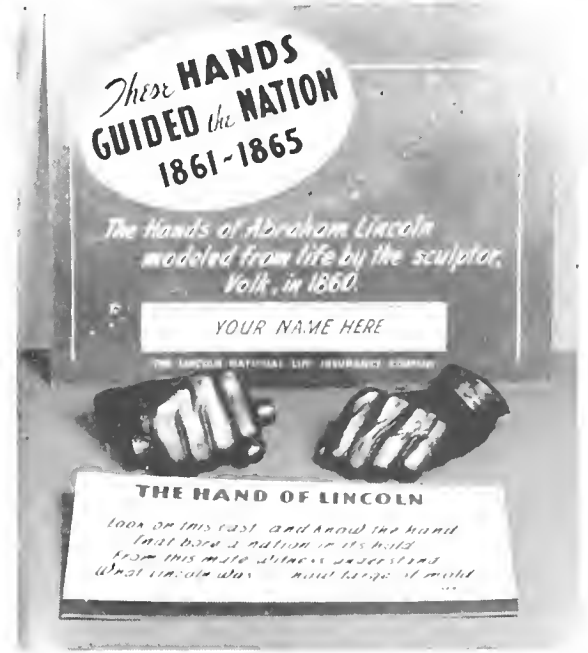

Lincoln Cabin Display (complete)..... \$2.00  
 Placards only (per set)..... .75

Lincoln Hands Display.....\$2.50  
 Placards alone (per set)..... .50