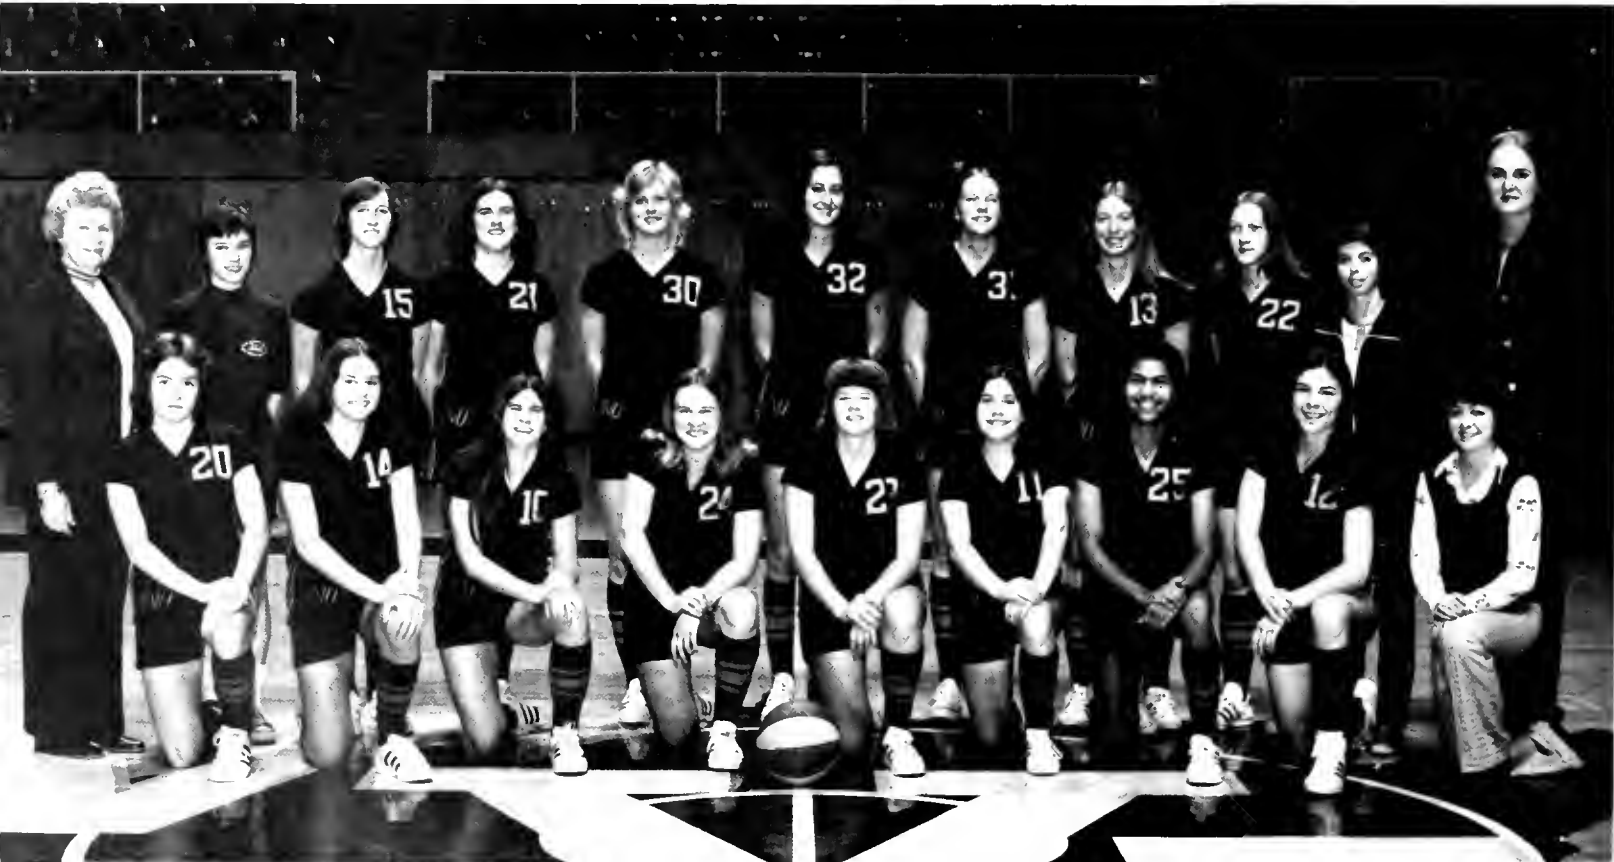

1975 Women's Basketball (13-4)

72	West Liberty	38
57	Pitt	81
65	W. Va. Wesleyan	52
53	Marshall	61
69	Morris Harvey	54
50	Shepherd	46
83	Salem	36
74	Seton Hall	26
65	Salem	54
70	Fairmont State	49
67	West Liberty	50
71	Concord	46
72	Fairmont State	63
81	Fairmont State	35
57	Concord	51
52	Marshall	75
49	Morris Harvey	81
3rd	State Tournament	

WVU Women's Basketball

FRONT ROW, left to right: Carol Mousseau, Lynn Buckley, Suzie Lefever, Beth Shank, Sara Roberts, Carolyn Huffman, Rachel Crawford, Cindy "Sam" Booth (Captain), Manager Cindy Neely. BACK ROW: Head Coach Kittie J. Blakemore, Asst. Coach Sandy Elmore, Pam Harper, Jean Mewshaw, Captain Leslie Sergy, Candy Cassis, Joanne Herald, Ja Salisbury, Mary F. Scott, Trainer Sue Halstead, Cheri Languil (Trainer).