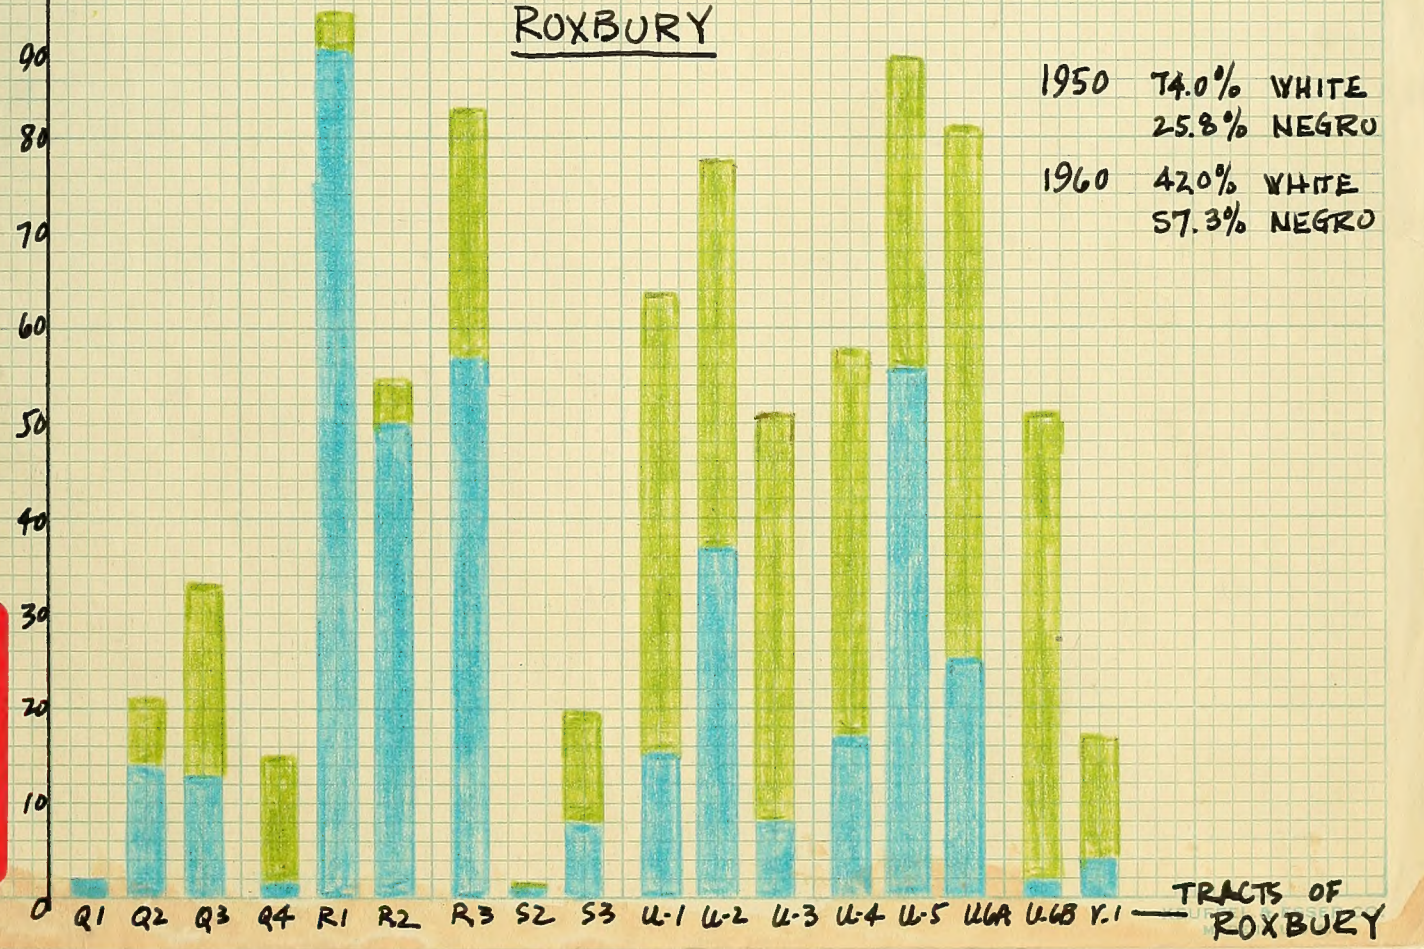

NEGRO POPULATION CHANGE

NORTH DORCHESTER

1950 97.8% WHITE  
 1.9% NEGRO

1960 68.4% WHITE  
 31.1% NEGRO

TRACTS OF NO. DORCHESTER

ROXBURY

1950 74.0% WHITE  
 25.8% NEGRO

1960 42.0% WHITE  
 57.3% NEGRO

TRACTS OF  
 ROXBURY

GOVDOC  
 BRA  
 4418

SECTION 100-100-100  
100-100-100-100