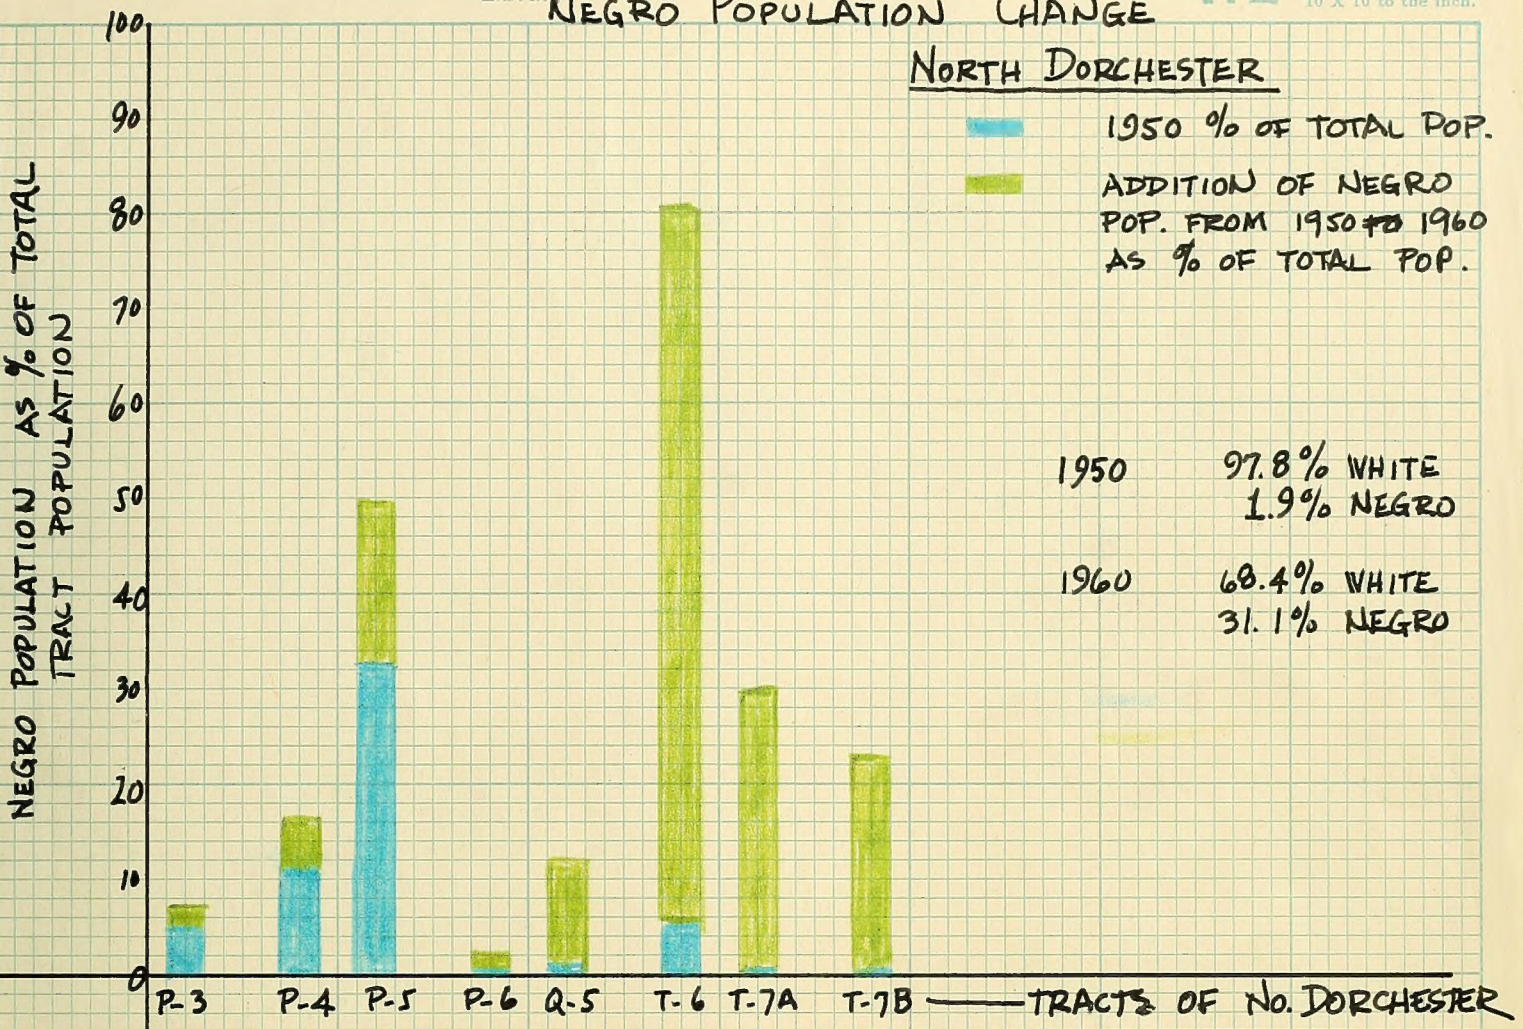

NEGRO POPULATION CHANGE

NORTH DORCHESTER

1950 97.8% WHITE  
 1.9% NEGRO

1960 68.4% WHITE  
 31.1% NEGRO

TRACTS OF NO. DORCHESTER

ROXBURY

1950 74.0% WHITE  
 25.8% NEGRO

1960 42.0% WHITE  
 57.3% NEGRO

TRACTS OF  
 ROXBURY

GOVDOC  
 BRA  
 4418

SECTION 100-100-100  
100-100-100-100