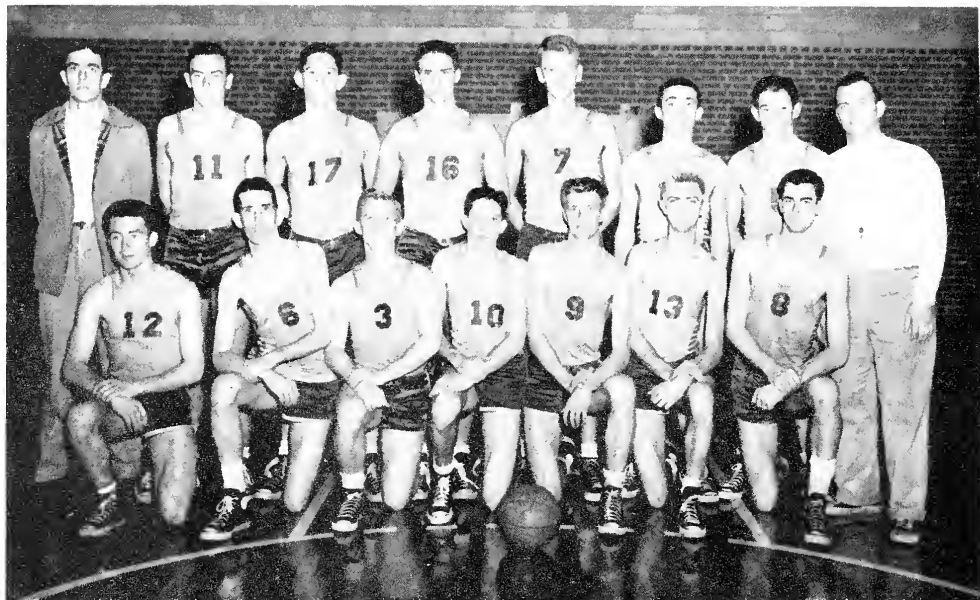

## BULLDOGS ON THE HARDWOOD

The Tennessee Wesleyan College Basketball team completed a successful season recently. One of the highlights of the past season was the grand opening of the James L. Robb Gym. Approximately 1000 people were present to see Wesleyan put up a stiff battle only to lose 66-62 to Maryville College. Other outstanding games of the season were with the University of Chattanooga, which Wesleyan won 77-58; Wesleyan taking a hard one from the Dixie Spinners 60-54; Wesleyan losing a tough battle to the University of Tennessee Freshmen 57-56; and losing the final game of the season to Emory and Henry 66-78.