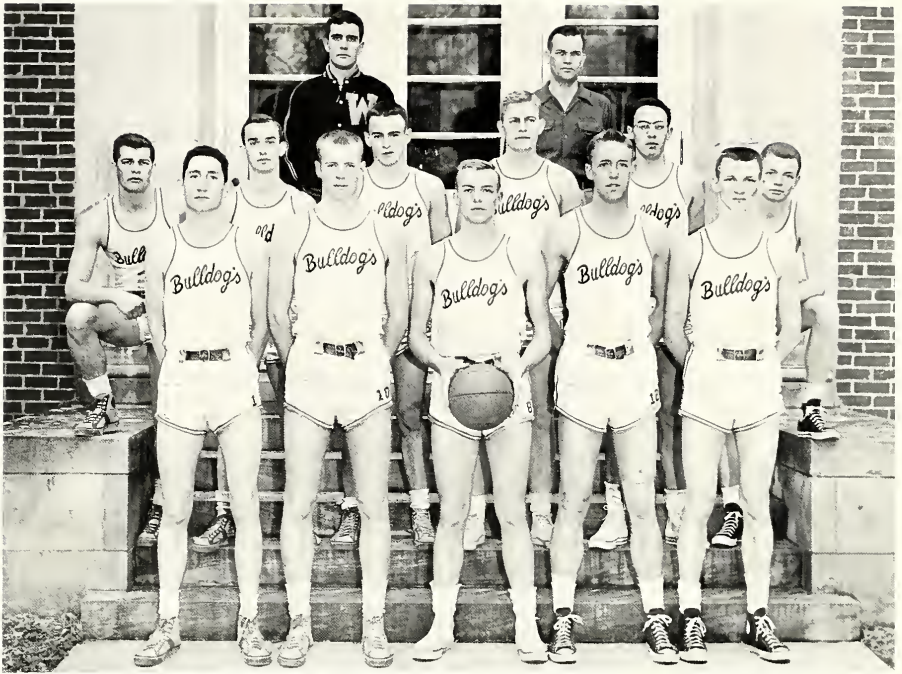

Gibson. Front: Ralph White, John Atha, Don Patrick, Bob Allen, Bill Wilson.