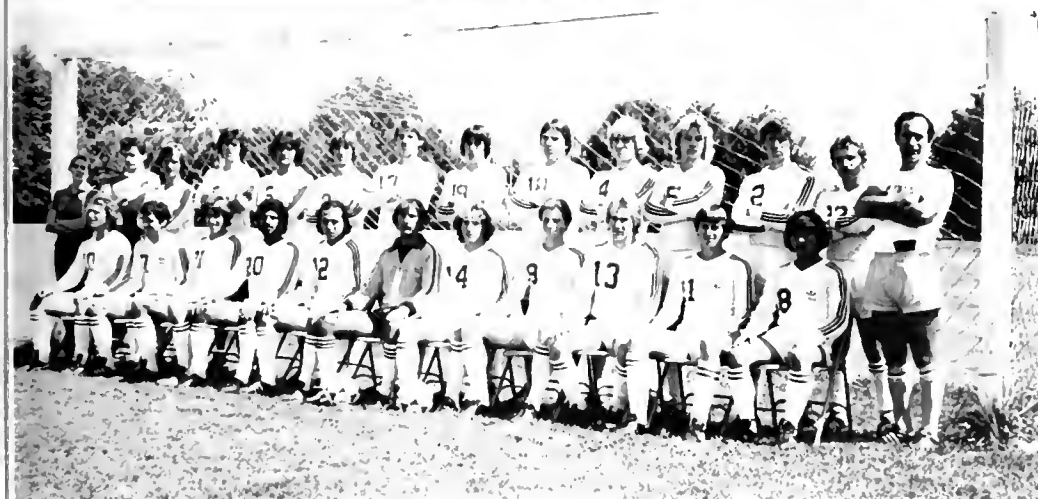

Scarborough Region X Coach Of The Year

Brevard College Soccer Coach Don Scarborough was named Region X Coach of the Year in the NJCAA by unanimous selection of the Region X coaches. The 1981 Brevard College Soccer Team ended its season with a 10-8-2 record. The Tornados won the Brevard College Invitational Soccer Tournament, the NJCAA Region X Regular Season Championship (undefeated and unscored upon), and the NJCAA's All-Region X Team; first team players: David Mobley, Andy Nicolson, Joe Bartlinski, Cesar Sayoc, R. C. Hill, Israel Hernandez, Peter Tresnan, Greg Geissinger, and Andy Lee. Honorable mention recognition went to John Slaton. The Tornados schedule included the University of South Carolina, Duke University, and Wake Forest University along with two teams from NAIA's top twenty teams, Berry College and Covenant College. A superb year for Tornado soccer!