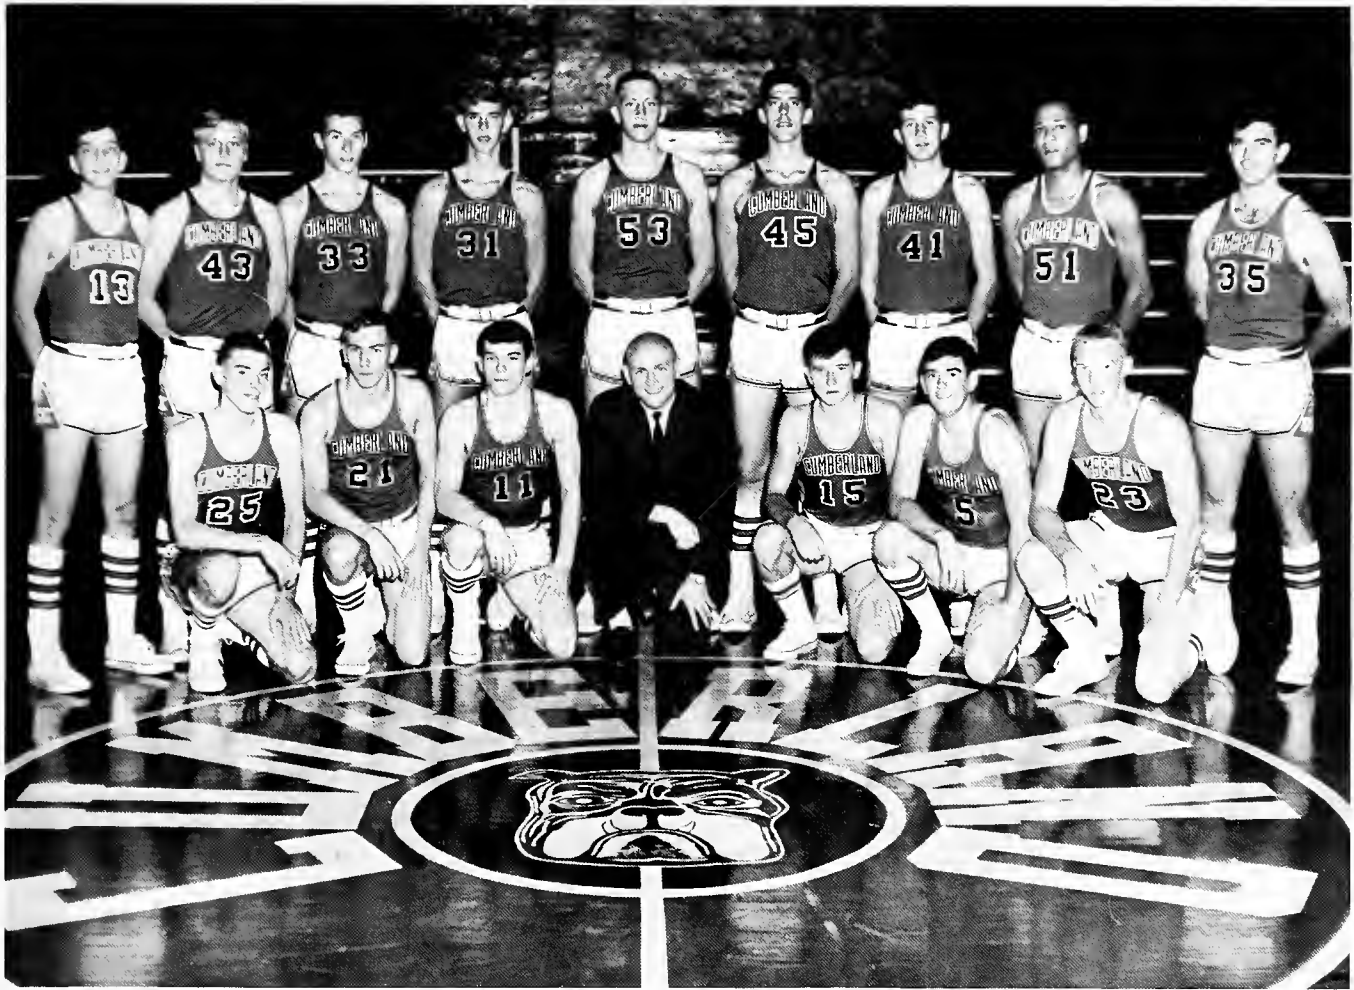

## 1966-1967

*STANDING:* David Skinner, John Hudson, James Luna, Alan Morgan, Tom Richards, Kenny Brooks, Ronnie House, Thomas Hill, and Jim Kerley. *KNEELING:* Tommy Kirkpatrick, David Smith, Joe

Lowry, Coach Van Washer, Wayne Starks, Roy Williams, and Eddie Herren.