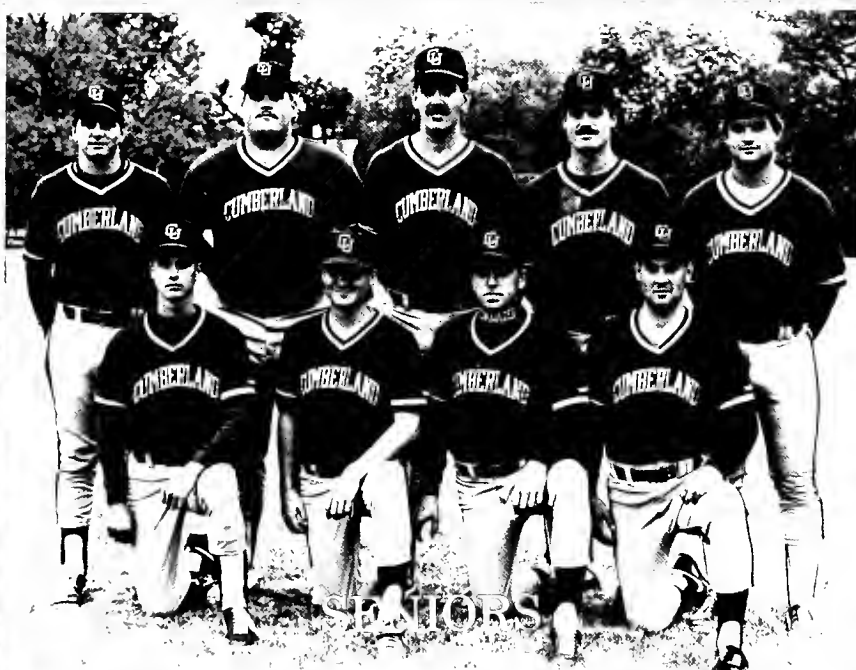

C.U. BASEBALL TEAM