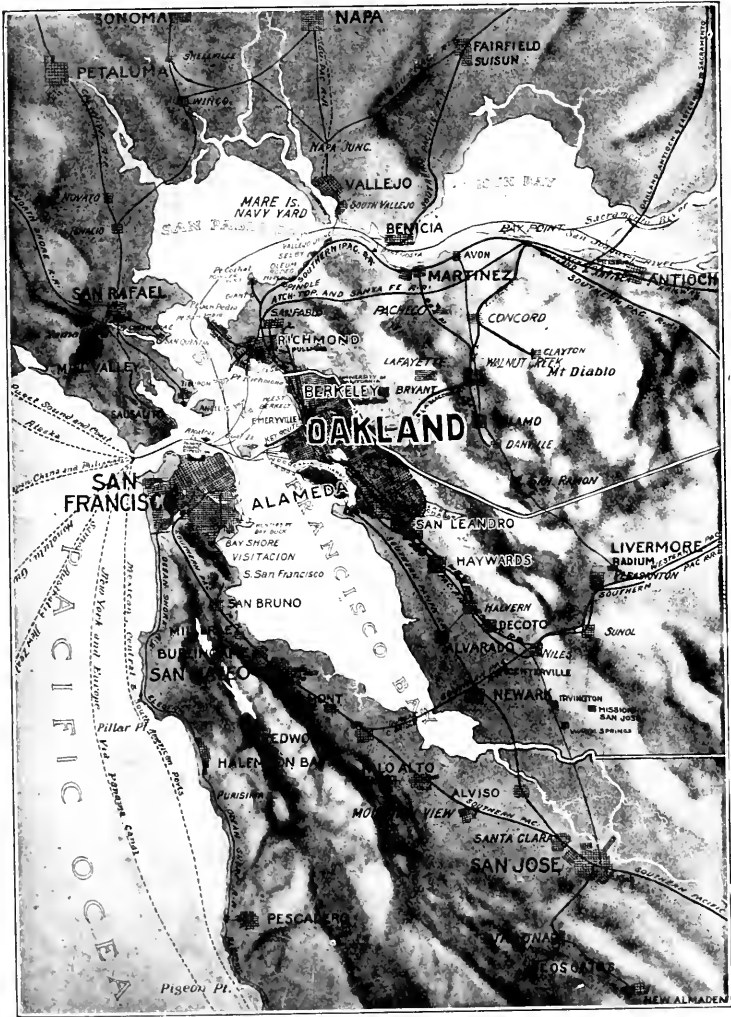

Mayor of the City of Oakland.

GENERAL INDEX

Abbreviations	245-246
Alphabetical List of Names	247-1765
Buyers' Guide	109-226
Classified Business Directory	1767-1932
Index to Advertisers	39-41
Index to Miscellaneous Information	38
Introduction	6
Miscellaneous Information	42-56
Removals, Alterations and Additions	56
Street and Avenue Guide (Oakland)	57-79
Street and Avenue Guide (Berkeley)	80-91
Street and Avenue Guide (Alameda)	92-97

Index to Miscellaneous Information

Buildings, Blocks, Halls	(See Classified Section)
Cemeteries	(See Classified Section)
Churches	(See Classified Section)
City Officers	(See Alphabetical Section)
Clubs, Associations and Societies	45-47
Consulates	47
County Officers	(See Alphabetical Section)
Fire Departments	(See Alphabetical Section)
Fraternal, Sororities and Clubs—College	47
Hospitals, Homes, Etc., ...	(See Classified Section)
Labor and Trade Organizations	48-49
Libraries	(See Classified Section)
Military	49
Parks and Public Grounds	49-50
Police Department	(See City Officers in Alphabetical Section)
Postoffices	(See Alphabetical Section)
Public Schools	50-51
Secret and Fraternal Societies	51-56
United States Officials	(See Alphabetical Section)