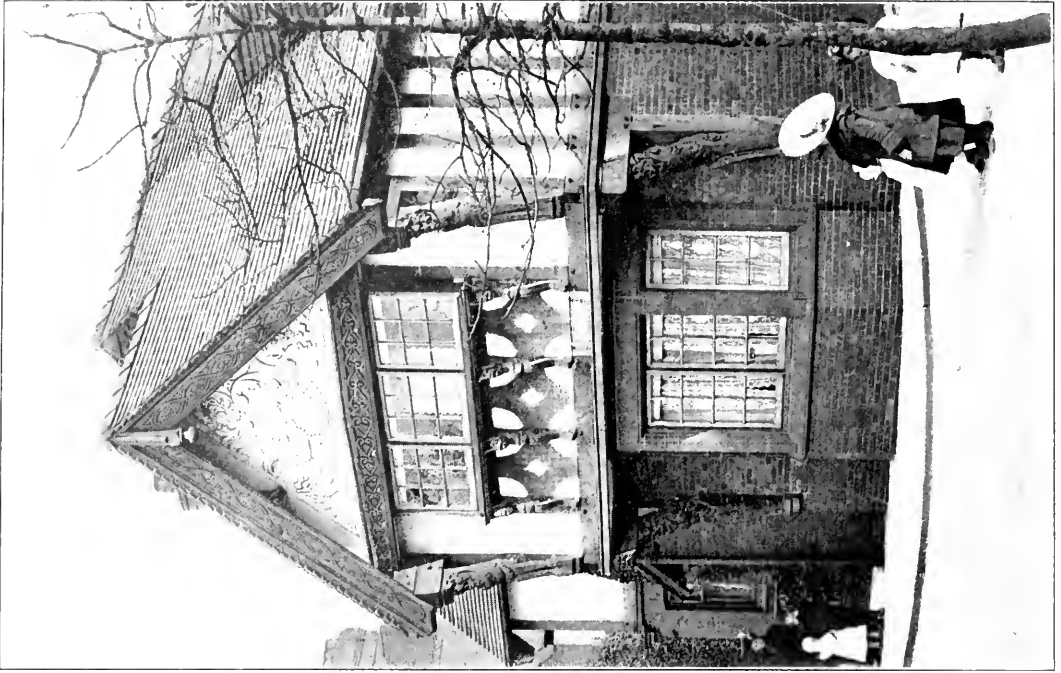

COTTAGE ON BOLTON ROAD