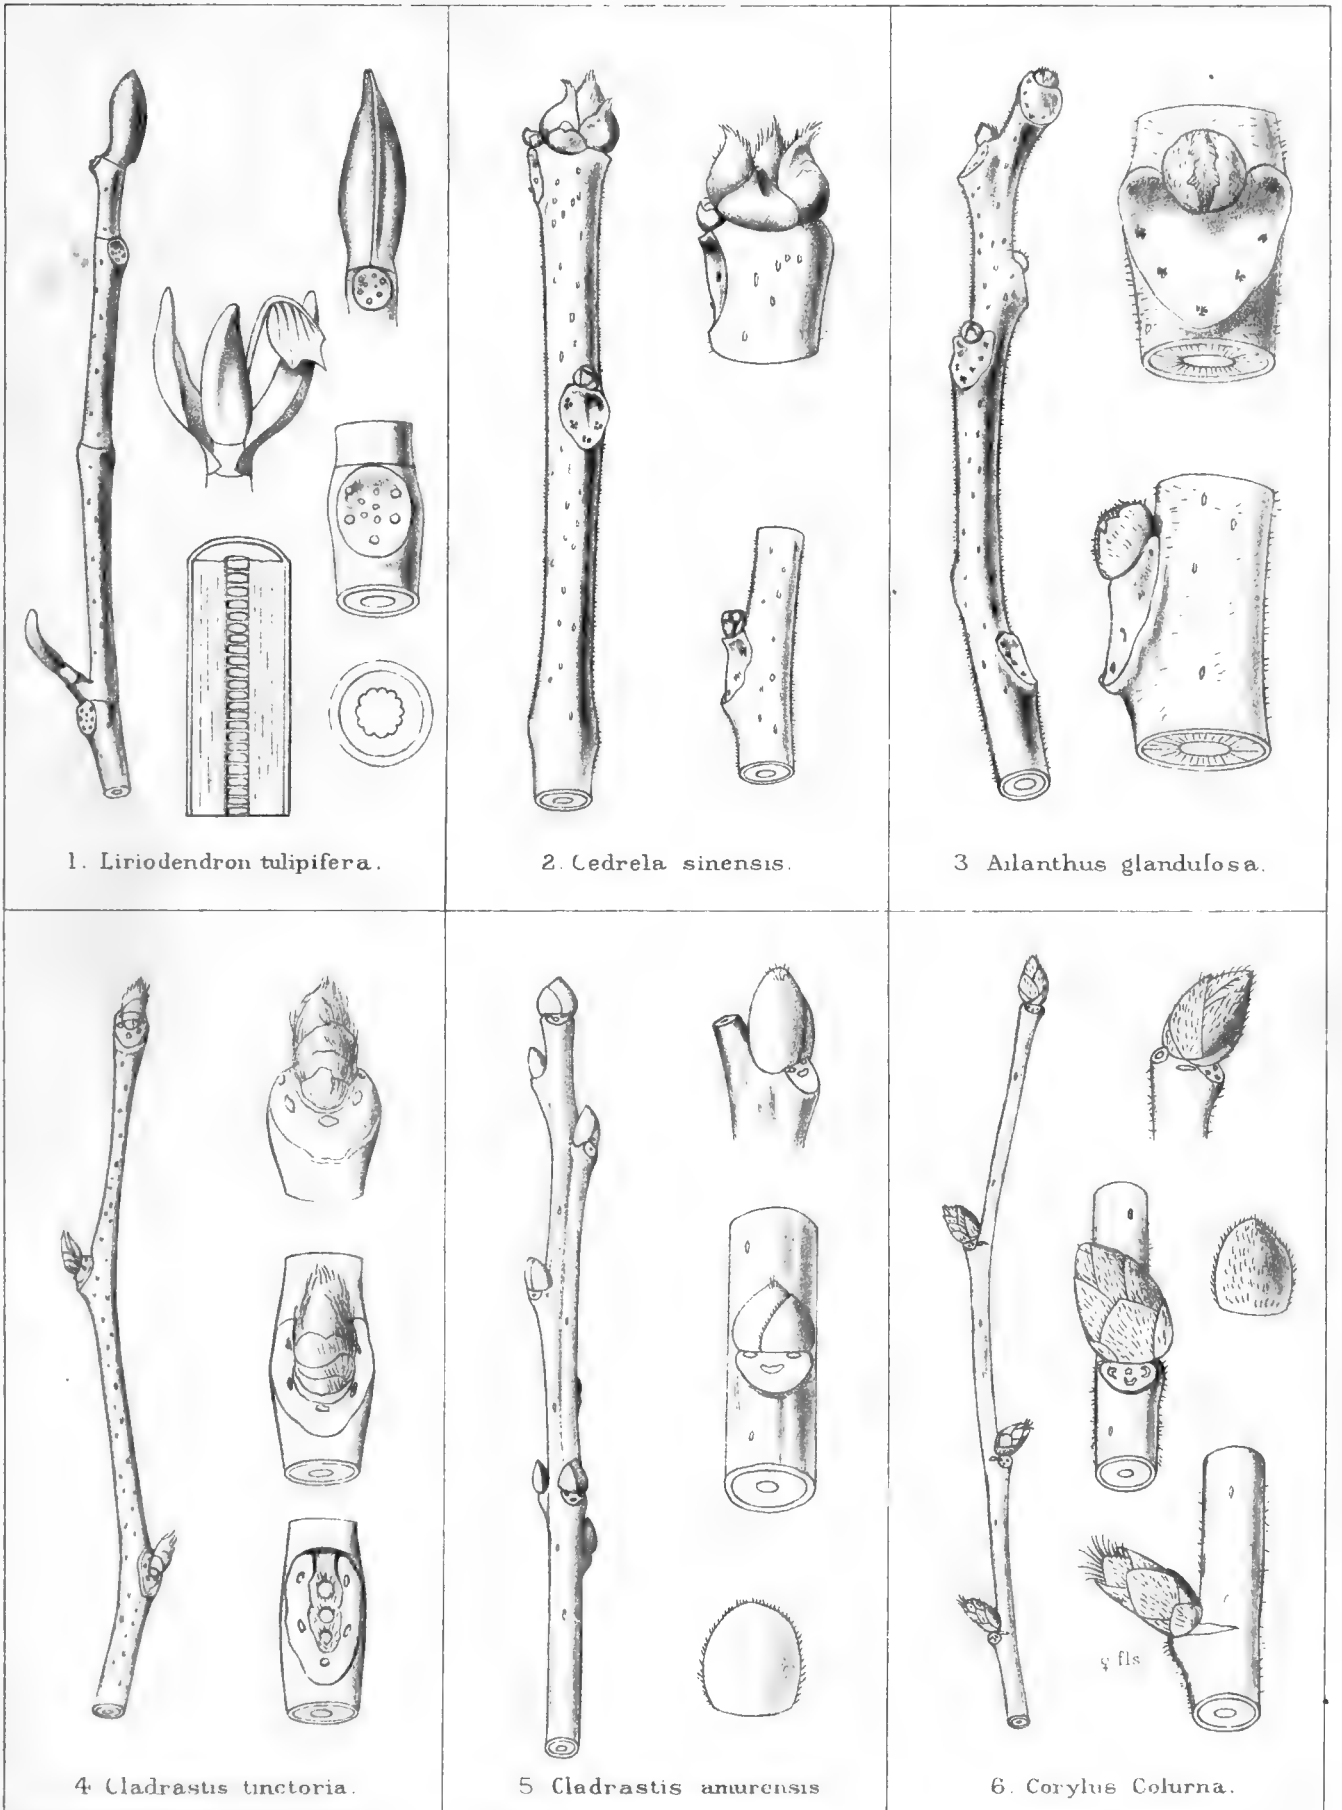

PINUS LARICIO ON SANDHILLS AT HOLKHAM

PINUS LARICIO AT HOLKHAM

PLATE 117.

PINUS LARICIO AT ARLEY

CRIMEAN PINE AT ELVEDEN

PLATE 119.

PINUS LEUCODERMIS IN BOSNIA

GYMNOCLADUS AT CLAREMONT

PLATE 121.

PTEROCARYA CAUCASICA AT MELBURY

PTEROCARYA CAUCASICA AT CLAREMONT

PLATE 123.

PTEROCARYA CAUCASICA AT CAMBRIDGE

YELLOW-WOOD AT SYON

Hutu, del. Hoth, lith.

1. *Liriodendron tulipifera*.

2. *Cedrela sinensis*.

3. *Ailanthus glandulosa*.

4. *Cladrastis tinctoria*.

5. *Cladrastis anurensis*

6. *Corylus Colurna*.

Hutt, del Huth, lith.

LIBRARY
 FACULTY OF FORESTRY
 UNIVERSITY OF TORONTO

OVERSIZE: Rose Book Cabinet