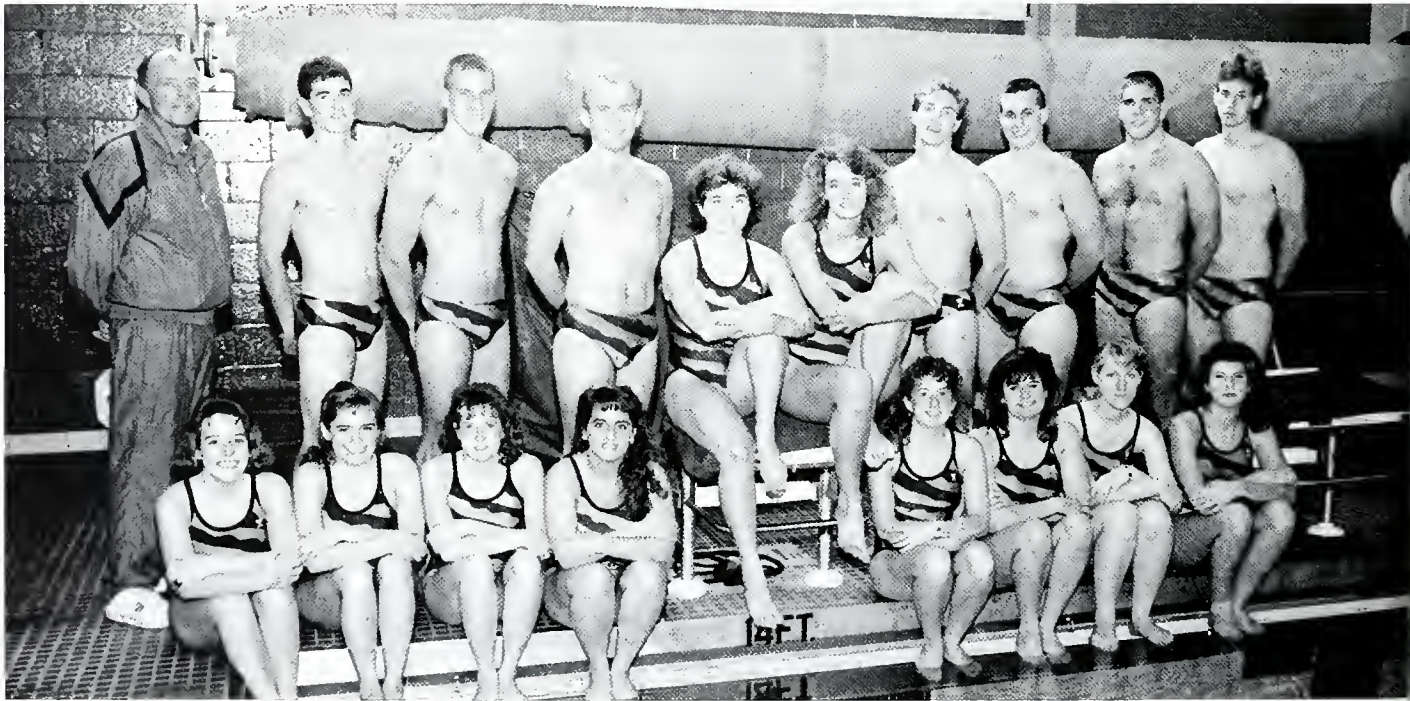

Freshman, Moira Williams heads for the wall and a first place finish in the 100 butterfly.

SWIMMING

The Lebanon Valley College Swim team ended their season with good performances from all. The only thing that kept them from sweeping the league, was depth. This did not bring the team's morale down, however. The season began with a large team but as the academic year progressed, the number of team members dwindled. In the middle of the season the team went to Boca Raton, Florida, for two weeks of intensive training. This not only strengthened the athletes in the sport but it also brought them together as a team. Outstanding performances were produced at MAC's by Stacy Hollenshead, Becky Dugan, Kim Manning, Moira Williams, Steve Hand, Brian Hand, Mike Haine, and Glen Gangewer.

Row 1: Michelle Smith, Dawn DiDonato, Stephanie Hassler, Deb Pisano, Jen Ambrose, Moira Williams, Theresa Banic, Susan Cohen; Row 2: Rust Owens (Coach), Jeff Manning, Mike Hair, John Bowerman, Stacy Hollenshead (captain), Becky Dugan (captain), Glen Gangewer (captain), Matt S Georges, Jim Horn, Brian Hand (captain)