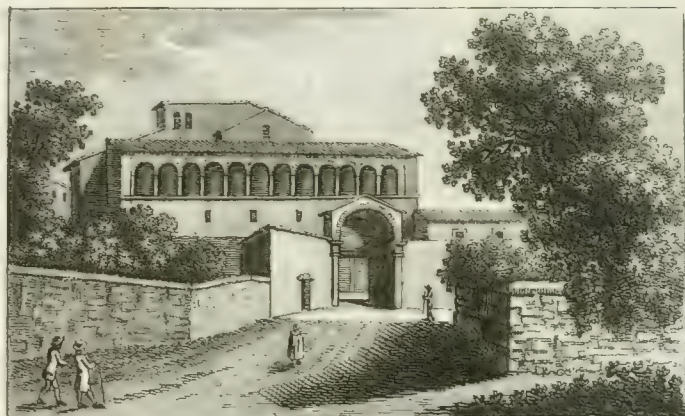

Lu. A. Franzetti S. Sabba