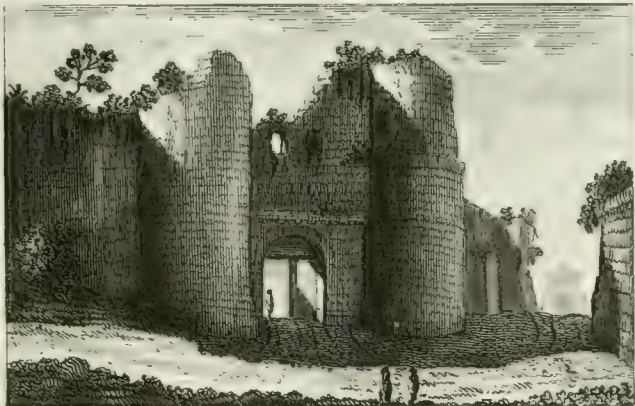

Da A. Franzetti *Porta Collatina in oggi Pinciana*