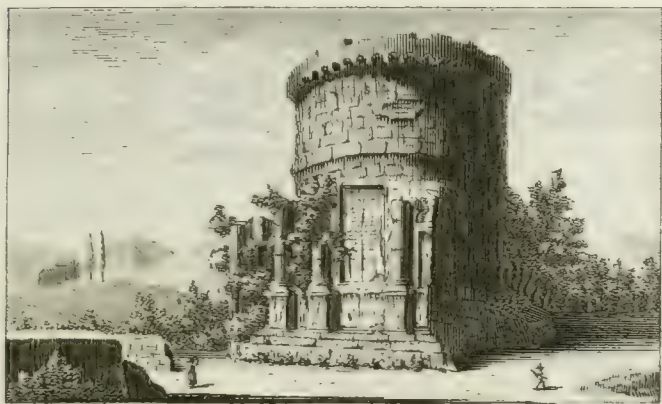

Sepolcro della Famiglia Plautia