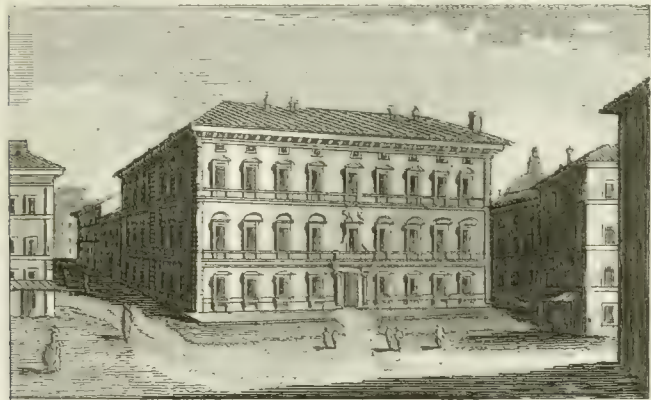

Da Pirazzetti

Palazzo Madama in oggi il Governo.