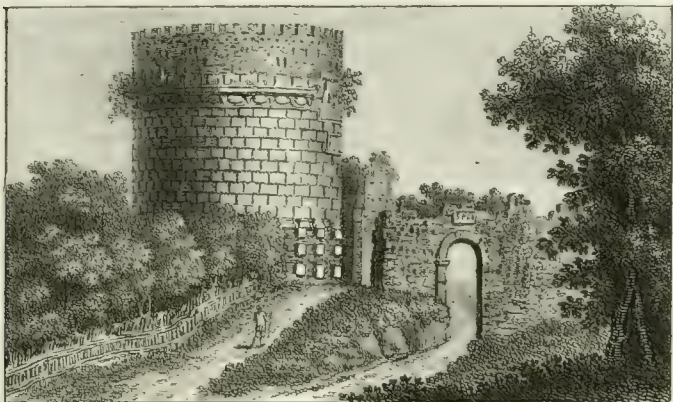

Di A. Franzetti

Sepolero di Cecilia Metella?

2

2