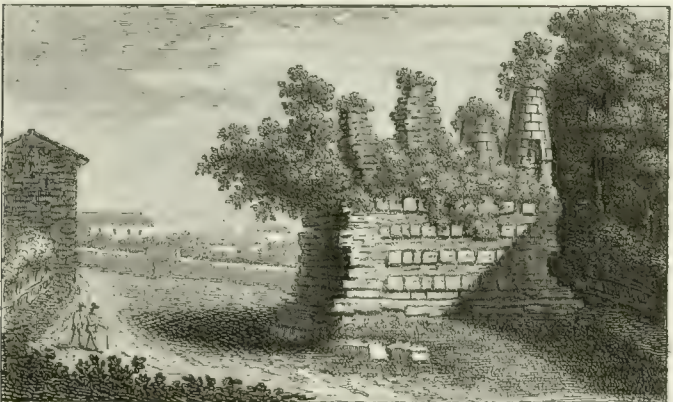

Di A. Franzetti

Sepolero degli Orizzj, e Curiazzj.

2

2