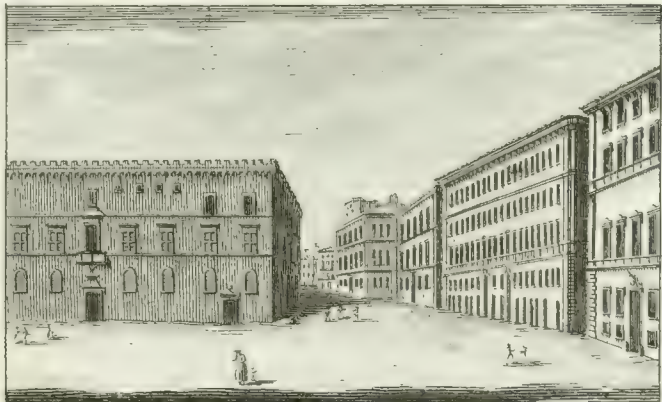

Di A. Pannozzi
Palazzo di Venezia verso il Gesù