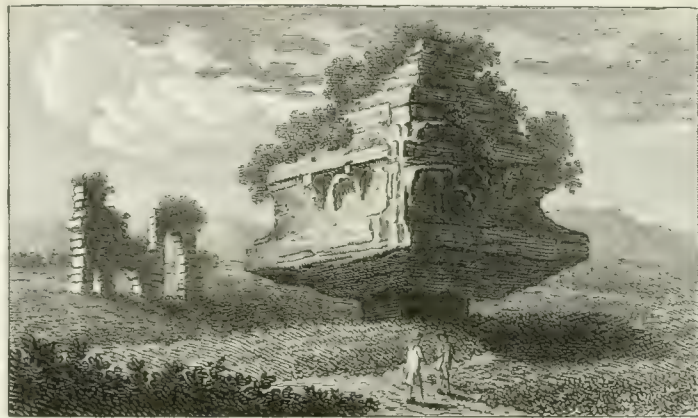

Da A. Franzetti Sepolero della Famiglia Metella .

2

2